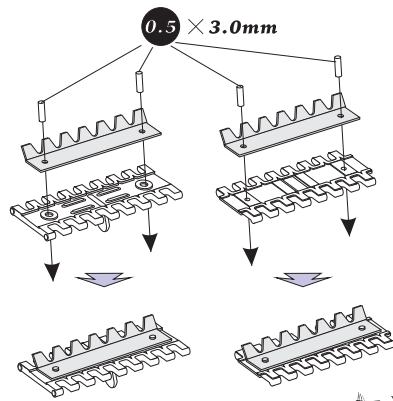

AP 051 Ice cleats set for T-34/76 Model 1940/1941 (For Dragon)