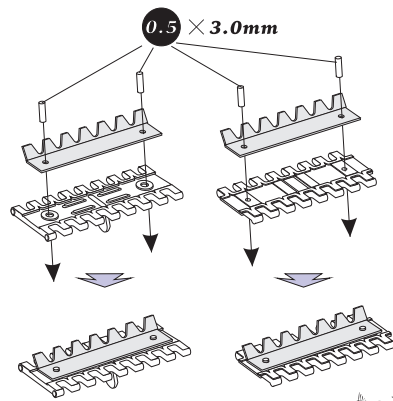

AP 051 Ice cleats set for T-34/76 Model 1940/1941 (For Dragon)

1/35

Voyager Model®

AP 051 Ice cleats set for T-34/76 Model 1940/1941 (For Dragon)

1/35

Voyager Model®

AP 051 Ice cleats set for T-34/76 Model 1940/1941 (For Dragon)