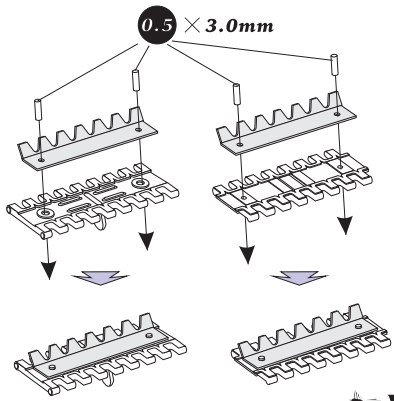

AP 051 Ice cleats set for T-34/76 Model 1940/1941 (For Dragon)

1/35

Voyager Model®

AP 051 Ice cleats set for T-34/76 Model 1940/1941 (For Dragon)

1/35

Voyager Model®

AP 051 Ice cleats set for T-34/76 Model 1940/1941 (For Dragon)

1/35

Voyager Model®

AP 051 Ice cleats set for T-34/76 Model 1940/1941 (For Dragon)

1/35

Voyager Model®

AP 051 Ice cleats set for T-34/76 Model 1940/1941 (For Dragon)

1/35

Voyager Model®