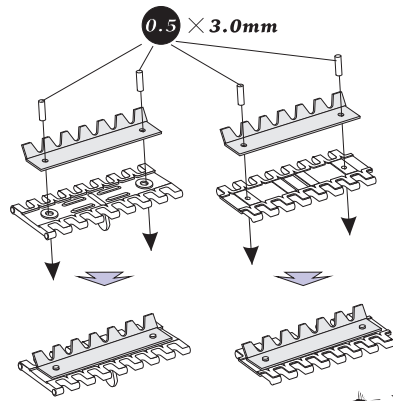

AP 051 Ice cleats set for T-34/76 Model 1940/1941 (For Dragon)

1/35

Voyager Model®

AP 051 Ice cleats set for T-34/76 Model 1940/1941 (For Dragon)

1/35

Voyager Model®

AP 051 Ice cleats set for T-34/76 Model 1940/1941 (For Dragon)

1/35

Voyager Model®

AP 051 Ice cleats set for T-34/76 Model 1940/1941 (For Dragon)

1/35

Voyager Model®

AP 051 Ice cleats set for T-34/76 Model 1940/1941 (For Dragon)

1/35

Voyager Model®