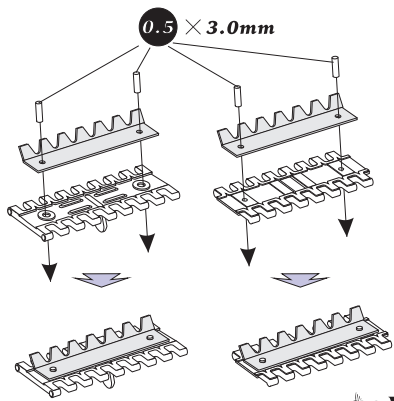

AP 051 Ice cleats set for T-34/76 Model 1940/1941 (For Dragon)

1/35

Voyager Model®

AP 051 Ice cleats set for T-34/76 Model 1940/1941 (For Dragon)

1/35

Voyager Model®

AP 051 Ice cleats set for T-34/76 Model 1940/1941 (For Dragon)

1/35

Voyager Model®

AP 051 Ice cleats set for T-34/76 Model 1940/1941 (For Dragon)

1/35

Voyager Model®

AP 051 Ice cleats set for T-34/76 Model 1940/1941 (For Dragon)

1/35

Voyager Model®