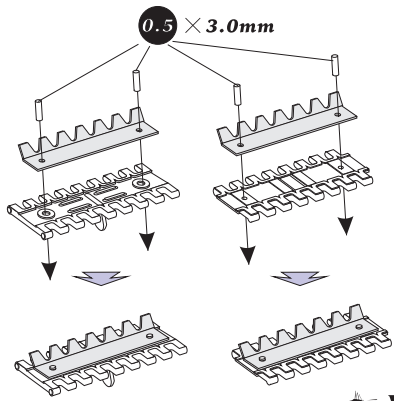

AP 051 Ice cleats set for T-34/76 Model 1940/1941 (For Dragon)

1/35

Voyager Model®

AP 051 Ice cleats set for T-34/76 Model 1940/1941 (For Dragon)

1/35

Voyager Model®

AP 051 Ice cleats set for T-34/76 Model 1940/1941 (For Dragon)

1/35

Voyager Model®

AP 051 Ice cleats set for T-34/76 Model 1940/1941 (For Dragon)

1/35

Voyager Model®

AP 051 Ice cleats set for T-34/76 Model 1940/1941 (For Dragon)

1/35

Voyager Model®