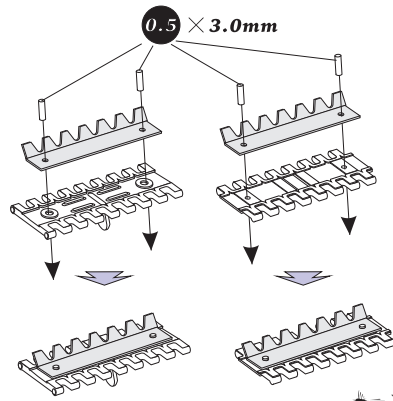

AP 051 Ice cleats set for T-34/76 Model 1940/1941 (For Dragon)

1/35

Voyager Model®

AP 051 Ice cleats set for T-34/76 Model 1940/1941 (For Dragon)

1/35

Voyager Model®

AP 051 Ice cleats set for T-34/76 Model 1940/1941 (For Dragon)

1/35

Voyager Model®

AP 051 Ice cleats set for T-34/76 Model 1940/1941 (For Dragon)

1/35

Voyager Model®

AP 051 Ice cleats set for T-34/76 Model 1940/1941 (For Dragon)

1/35

Voyager Model®