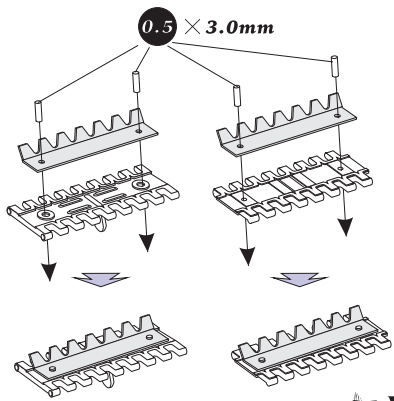

AP 051 Ice cleats set for T-34/76 Model 1940/1941 (For Dragon)

1/35

Voyager Model®

AP 051 Ice cleats set for T-34/76 Model 1940/1941 (For Dragon)

1/35

Voyager Model®

AP 051 Ice cleats set for T-34/76 Model 1940/1941 (For Dragon)

1/35

Voyager Model®

AP 051 Ice cleats set for T-34/76 Model 1940/1941 (For Dragon)

1/35

Voyager Model®

AP 051 Ice cleats set for T-34/76 Model 1940/1941 (For Dragon)

1/35

Voyager Model®