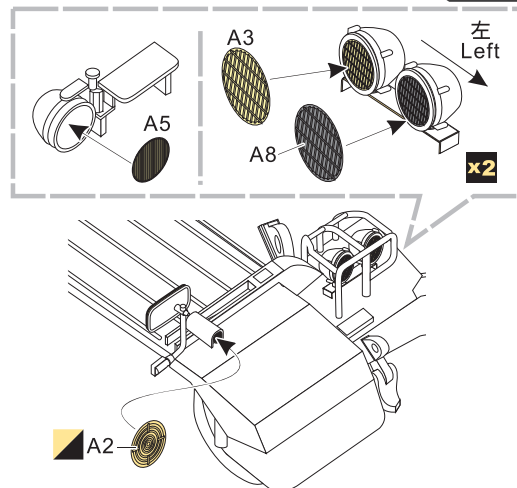

1/35 BRIGHT UPGRADE SERIES BR35045

British Chieftain Mk.10 MBT
basic Lenses and taillights

現代英國 酋長 Mk10型主戰坦克車燈改造件
(For TAKOM 2026 2027 2028)

VOYAGERMODEL[®]
The Best Upgrade Solution
BRIGHT SERIES

沃雅[®]

© 2003-2015 SHANGHAI VOYAGERMODEL Co.,LTD