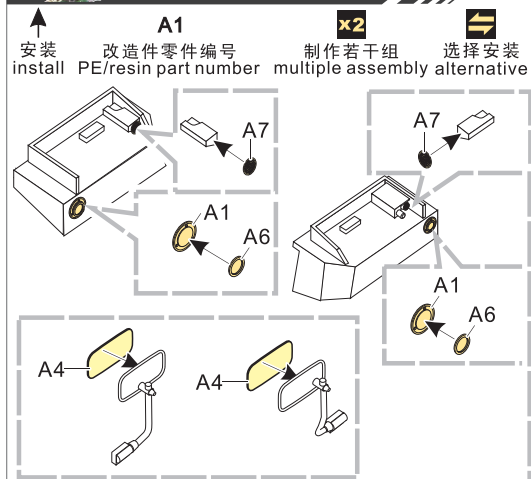

1/35 BRIGHT UPGRADE SERIES BR35045

British Chieftain Mk.10 MBT
basic Lenses and taillights

現代英國 酋長 Mk10型主戰坦克車燈改造件
(For TAKOM 2026 2027 2028)

VOYAGERMODEL[®]
The Best Upgrade Solution
BRIGHT SERIES

沃雅[®]

© 2003-2015 SHANGHAI VOYAGERMODEL Co.,LTD