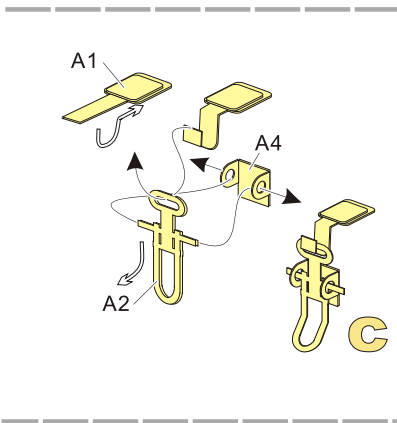

1/35 MILITARY MINIATURE VEHICLE UPGRADE SERIES PE35002

WWII German Clamps & Clasp Early Type 2.0

二战德军作战车辆工具紧固锁扣早期改造件2.0

■ 推荐使用工具 RECOMMENDED TOOLS

- ↑ 安装 install
- ✂ 切除 remove
- ⇌ 选择安装 alternative
- ⚡ 钻孔 drill

[GP]

VOYAGER MODEL

更多PE35002样品照片参考请扫一扫
MORE PICTURE OF PE 35002
REFERENCE SCAN HERE