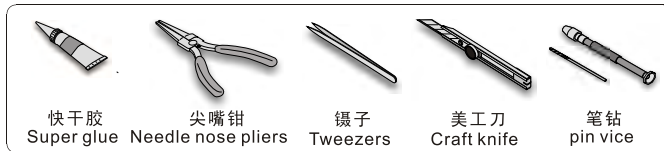

1/35 MILITARY MINIATURE VEHICLE UPGRADE SERIES PE35002

WWII German Clamps & Clasp Early Type 2.0

二战德军作战车辆工具紧固锁扣早期改造件2.0

■ 推荐使用工具 RECOMMENDED TOOLS

- ↑ 安装 install
- ✂ 切除 remove
- ⇌ 选择安装 alternative
- ⚡ 钻孔 drill