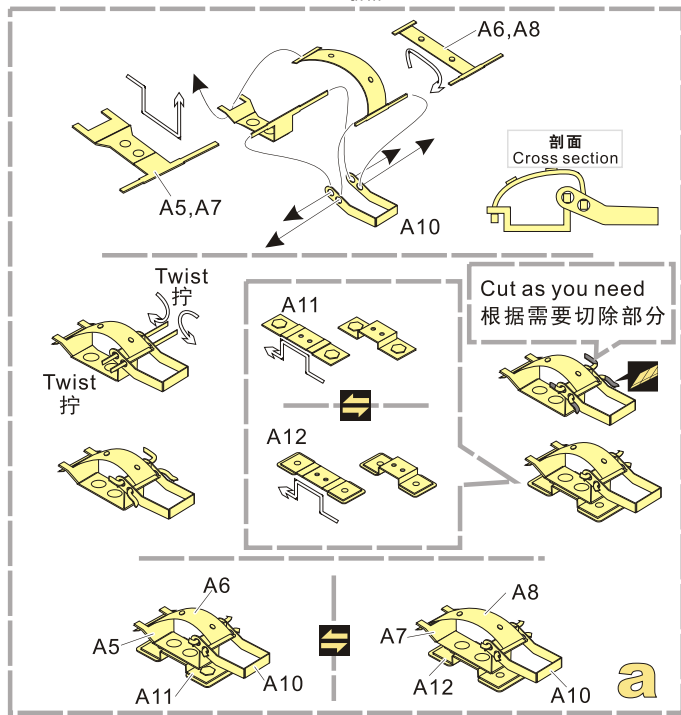

1/35 MILITARY MINIATURE VEHICLE UPGRADE SERIES PE35002

WWII German Clamps & Clasp Early Type 2.0

二战德军作战车辆工具紧固锁扣早期改造件2.0

■ 推荐使用工具 RECOMMENDED TOOLS

- ↑ 安装 install
- ✂ 切除 remove
- ⇌ 选择安装 alternative
- ⚡ 钻孔 drill

[GP]

VOYAGER MODEL

更多PE35002样品照片参考请扫一扫
MORE PICTURE OF PE 35002
REFERENCE SCAN HERE