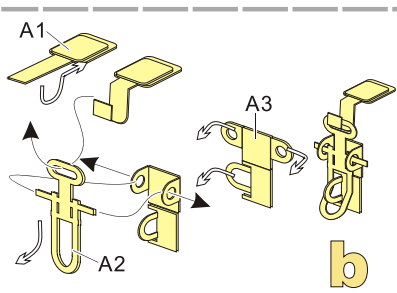

1/35 MILITARY MINIATURE VEHICLE UPGRADE SERIES PE35002

WWII German Clamps & Clasp Early Type 2.0

二战德军作战车辆工具紧固锁扣早期改造件2.0

■ 推荐使用工具 RECOMMENDED TOOLS

- ↑ 安装 install
- ✂ 切除 remove
- ⇌ 选择安装 alternative
- ⚡ 钻孔 drill

[GP]

VOYAGER MODEL

更多PE35002样品照片参考请扫一扫
MORE PICTURE OF PE 35002
REFERENCE SCAN HERE