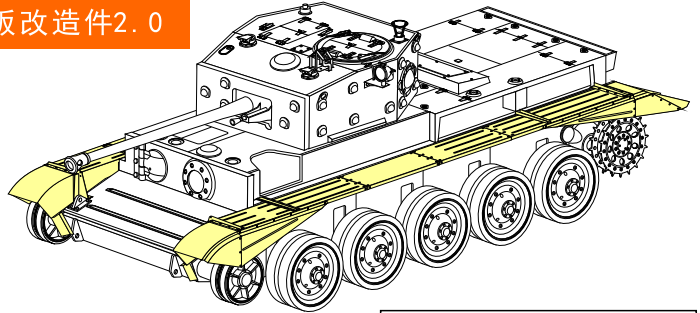

1/35 MILITARY MINIATURE VEHICLE UPGRADE SERIES PE351092

WWII UK Cromwell Mk. IV/Centaur C.S.Mk IV Fenders

二战英军“克伦威尔”/“半人马”坦克翼子板改造件2.0

[For TAMIYA 35221/35232]

■ 推荐使用工具 RECOMMENDED TOOLS

- 
 安装
install
- 
 折叠
bend
- A1**
 改造件零件编号
PE/resin part number
- B12**
 原零件编号
kit part number
- C22**
 被替换的原零件编号
replaced kit part number
- 
 另一侧相同制作
repeat on opposite side
- 
 切除
remove
- 
 打磨
grind off
- 
 弧度卷曲
radial bending
- x2**
 制作若干组
multiple assembly
- 
 选择安装
alternative
- 
 钻孔
drill
- 
 用胶棒制作
make from plastic rod

 用尖端在凹槽处冲压
use penpoint to press on the dent

蚀刻片零件内朝面向上
Put the part upside down
 用笔尖在凹槽处刺
Use penpoint to press on the dent

VOYAGERMODEL® 无微不至 极致享受
The Best Upgrade Solution

Recommended item

PE 35381	WWII British light utility car 10HP
PE 35491	WWII British Valentine Mk.II Infantry Tank basic
PE 35687	WWII British Churchill 3inch gun 20 CWT Gun
PE 35466	WWII British Valentine Mk.I Infantry Tank basic
PE 35467	WWII British Valentine Mk.I Infantry Tank Fenders
PE 351049	WWII UK Sherman VC Firefly (B Ver.included Gun Barrel)
PE 351020	WWII British B.S.A M20 Military Motorcycle upgrade set
PE 351035	WWII British Military Bicycles upgrade set (2 sets)
PE 35410	WWII British 17pdr Anti-tank Gun Mk.I