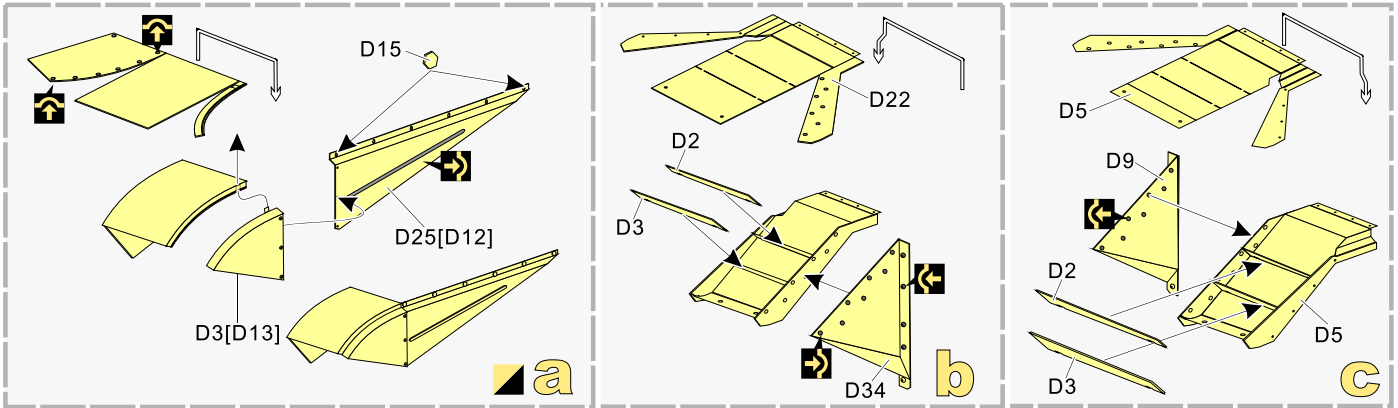

1/35 MILITARY MINIATURE VEHICLE UPGRADE SERIES PE351092