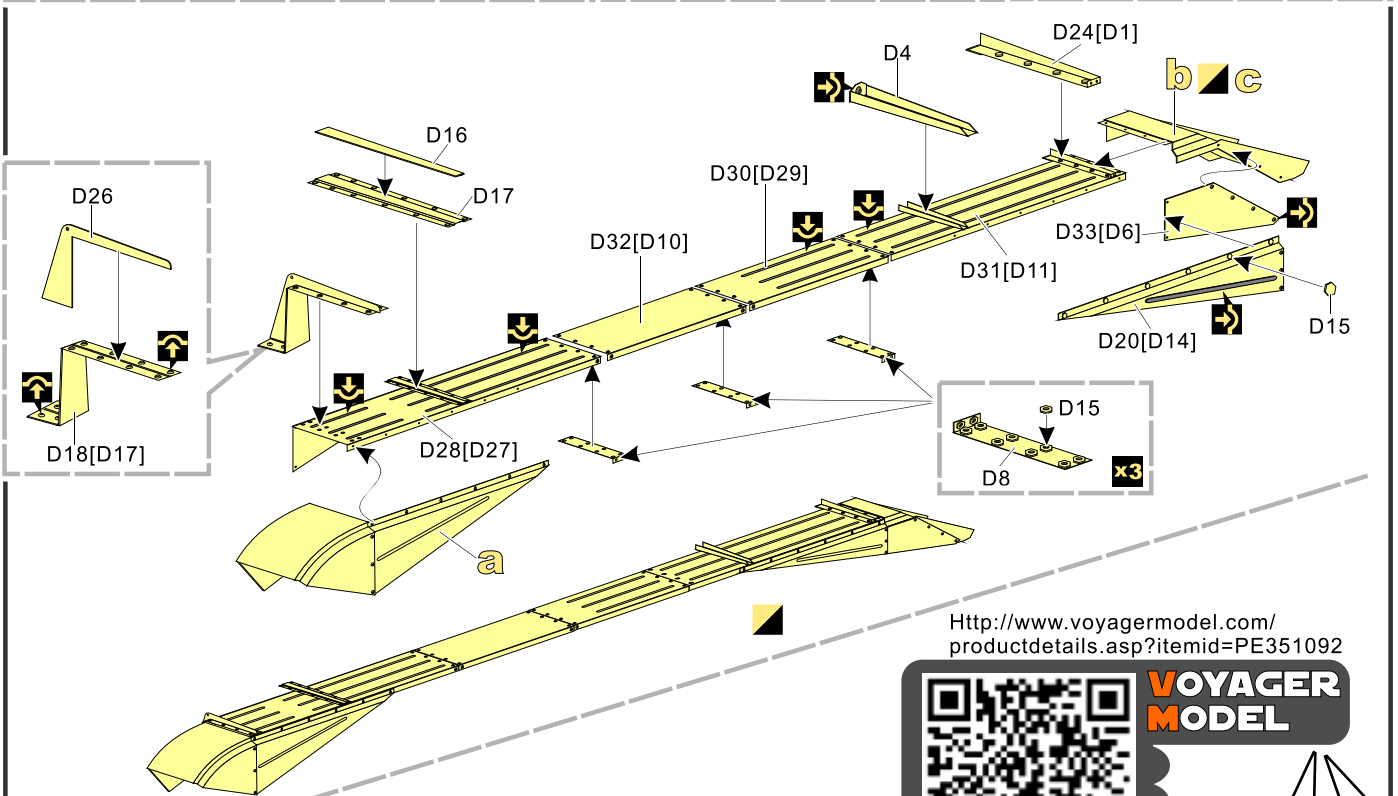

1/35 MILITARY MINIATURE VEHICLE UPGRADE SERIES PE351092