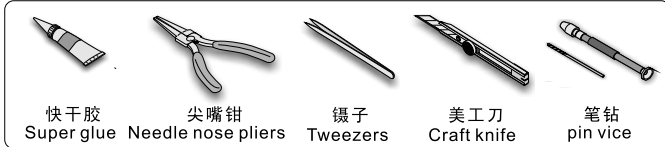

1/35 MILITARY MINIATURE VEHICLE UPGRADE SERIES PE351092

WWII UK Cromwell Mk. IV/Centaur C.S.Mk IV Fenders

二战英军“克伦威尔”/“半人马”坦克翼子板改造件2.0

[For TAMIYA 35221/35232]

■ 推荐使用工具 RECOMMENDED TOOLS

- 
 安装
install
- 
 折叠
bend
- A1**
 改造件零件编号
PE/resin part number
- B12**
 原零件编号
kit part number
- C22**
 被替换的原零件编号
replaced kit part number
- 
 另一侧相同制作
repeat on opposite side
- 
 切除
remove
- 
 打磨
grind off
- 
 弧度卷曲
radial bending
- x2**
 制作若干组
multiple assembly
- 
 选择安装
alternative
- 
 钻孔
drill
- 
 用胶棒制作
make from plastic rod

 用尖端在凹槽处冲压
use penpoint to press on the dent

蚀刻片零件内朝面向上
Put the part upside down
 用笔尖在凹槽处刺
Use penpoint to press on the dent

VOYAGERMODEL® 无微不至 极致享受
The Best Upgrade Solution

Recommended item

PE 35381	WWII British light utility car 10HP
PE 35491	WWII British Valentine Mk.II Infantry Tank basic
PE 35687	WWII British Churchill 3inch gun 20 CWT Gun
PE 35466	WWII British Valentine Mk.I Infantry Tank basic
PE 35467	WWII British Valentine Mk.I Infantry Tank Fenders
PE 351049	WWII UK Sherman VC Firefly (B Ver.included Gun Barrel)
PE 351020	WWII British B.S.A M20 Military Motorcycle upgrade set
PE 351035	WWII British Military Bicycles upgrade set (2 sets)
PE 35410	WWII British 17pdr Anti-tank Gun Mk.I