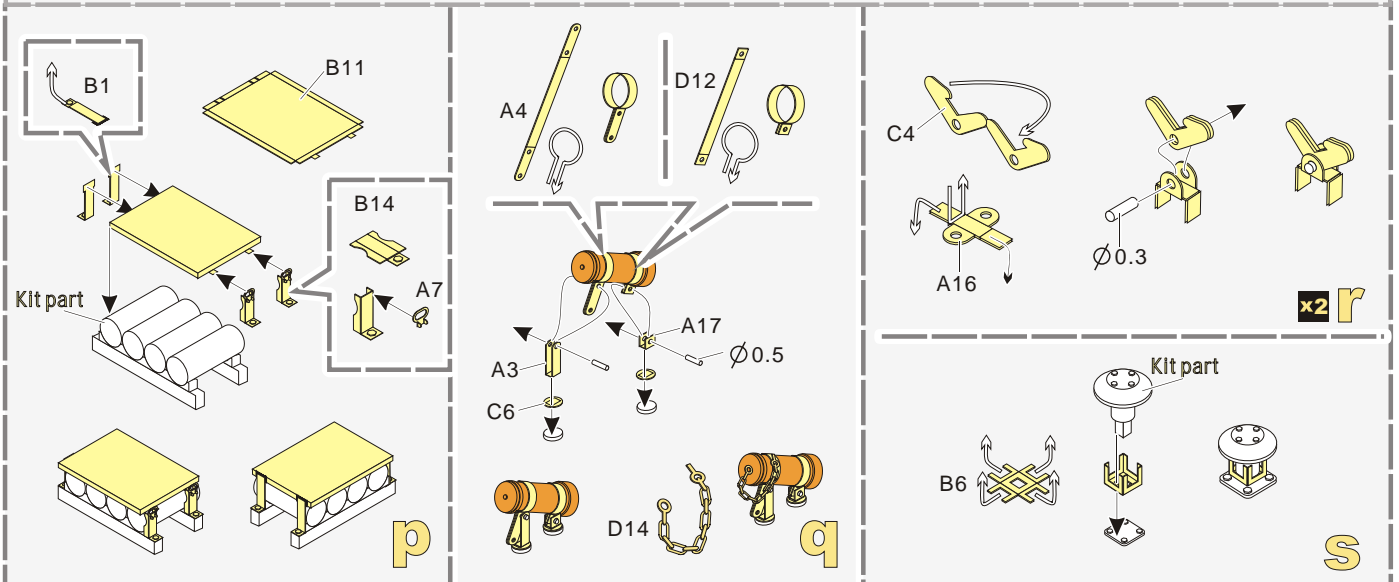

1/35 MILITARY MINIATURE VEHICLE UPGRADE SERIES PE351135

Chinese PLA.AFT-10 Upgrade Set

中国人民解放军红箭10导弹发射车

[For ZIMI Zm 35043]

推荐使用工具 RECOMMENDED TOOLS

- 
 安装
install
- 
 折叠
bend
- A1**
 改造件零件编号
PE/resin part number
- B12**
 原零件编号
kit part number
- C22**
 被替换的原零件编号
replaced kit part number
- 
 另一侧相同制作
repeat on opposite side
- 
 切除
remove
- 
 打磨
grind off
- 
 弧度卷曲
radial bending
- x2**
 制作若干组
multiple assembly
- 
 选择安装
alternative
- 
 钻孔
drill
- 
 用胶棒制作
make from plastic rod

 用尖端在凹槽处冲压
use penpoint to press on the dent

蚀刻片零件内侧面向上
Put the part upside down
 用笔尖在凹槽处刺
Use penpoint to press on the dent

1/35 MILITARY MINIATURE VEHICLE UPGRADE SERIES PE351135

1/35 MILITARY MINIATURE VEHICLE UPGRADE SERIES PE351135