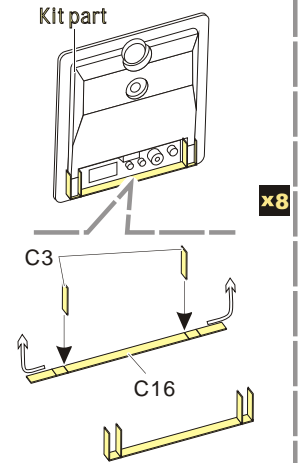

1/35 MILITARY MINIATURE VEHICLE UPGRADE SERIES PE351135

[Http://www.voyagermodel.com/productdetails.asp?itemid=PE351135](http://www.voyagermodel.com/productdetails.asp?itemid=PE351135)

**VOYAGER
MODEL**

更多PE351135样品照片参考请扫一扫
MORE PICTUER OF PE 351135
REFERENCE SCAN HERE

VOYAGERMODEL® 无微不至 极尽享受
The Best Upgrade Solution

Recommended item

PE 35380	CHINESE PLA ZSL-92B IFV
PE 35386	CHINESE PLA ZTZ 96A MBT
PE 35387	CHINESE PLA ZTZ 96/96A MBT side skirts
PE 35412	CHINESE PLA ZTZ 96 MBT basic w/smoke discharger
PE 35420	WWII German Schwere Plattformwagen Type Ssyms 80
PE 35527	PLA PTL02 wheeled tank destroyer
PE 35606	PLA BJ212 Military Jeep
PE 35379	CHINESE PLA ZSL-92A APC

VOYAGERMODEL® 无微不至 极尽享受
The Best Upgrade Solution

Recommended item

PE 351032	PLA Type59 Main Battle Tank Basic
PE 351033	PLA Type59 Main Battle Tank Fenders
PE 351058	PLA Type59 Main Battle Tank Fenders
PE 351063	PLA Type59 Main Battle Tank Fenders
PE 351064	PLA Type59 Main Battle Tank Basic (B ver include Gun Barrel)
PE 351164	PLA Type59D Main Battle Tank Late Version Basic
PE 351165	PLA Type59D Main Battle Tank Fenders&Track Covers
PE 351226	CHINESE PLA ZTZ 99A MBT Basic
PE 351251	PLA ZTQ-15 Light Tank Heavy Amour upgrade set
PE 351305	Chinese PLA ZBD-04A IFV Basic
PE 351399	CHINESE PLA ZTZ 99A MBT Basic
PE 35323	CHINESE PLA ZTZ 99/99A/99B MBT Side skirts
PE 35324	PLA ZLC 2000 Airborne IFV
PE 35333	PLA ZBD-04 IFV
PE 35366	CHINESE PLA ZSL-92 IFV
PE 35369	WWII German 75mm PaK 40/4 auf Steyr RSO Fighting platform(AMMO INCLUDE)