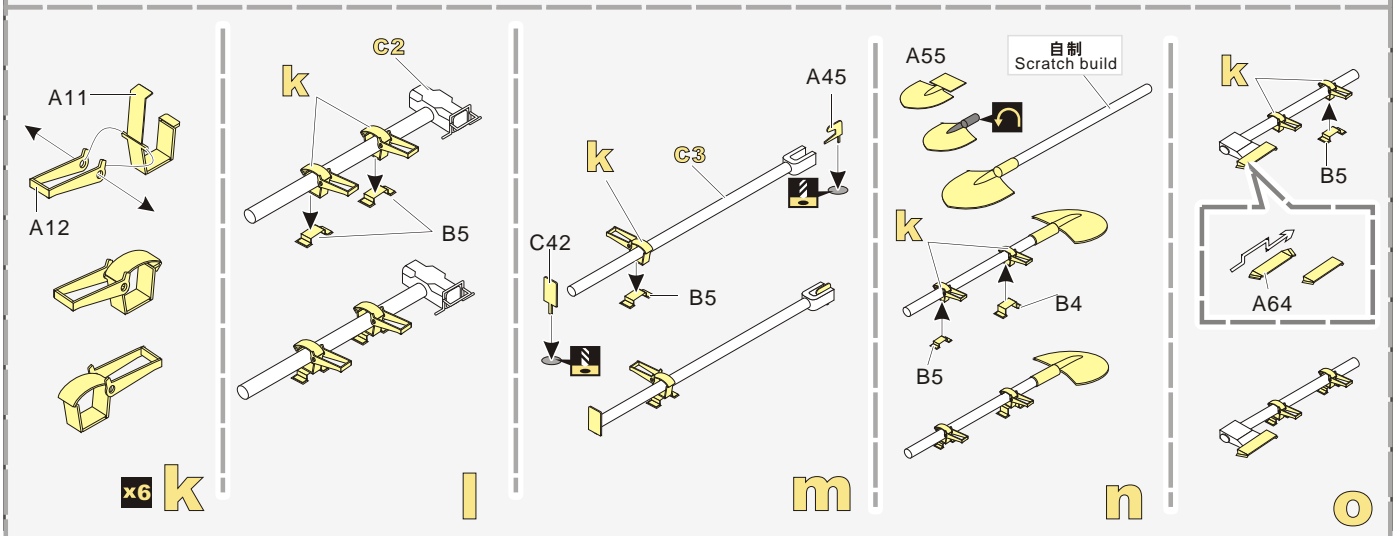

1/35 MILITARY MINIATURE VEHICLE UPGRADE SERIES PE351135

Chinese PLA.AFT-10 Upgrade Set

中国人民解放军红箭10导弹发射车

[For ZIMI Zm 35043]

推荐使用工具 RECOMMENDED TOOLS

- 
 安装
install
- 
 折叠
bend
- A1**
 改造件零件编号
PE/resin part number
- B12**
 原零件编号
kit part number
- C22**
 被替换的原零件编号
replaced kit part number
- 
 另一侧相同制作
repeat on opposite side
- 
 切除
remove
- 
 打磨
grind off
- 
 弧度卷曲
radial bending
- x2**
 制作若干组
multiple assembly
- 
 选择安装
alternative
- 
 钻孔
drill
- 
 用胶棒制作
make from plastic rod

 用尖端在凹槽处冲压
use penpoint to press on the dent

蚀刻片零件内侧面向上
Put the part upside down
 用笔尖在凹槽处刺
Use penpoint to press on the dent

1/35 MILITARY MINIATURE VEHICLE UPGRADE SERIES PE351135

1/35 MILITARY MINIATURE VEHICLE UPGRADE SERIES PE351135