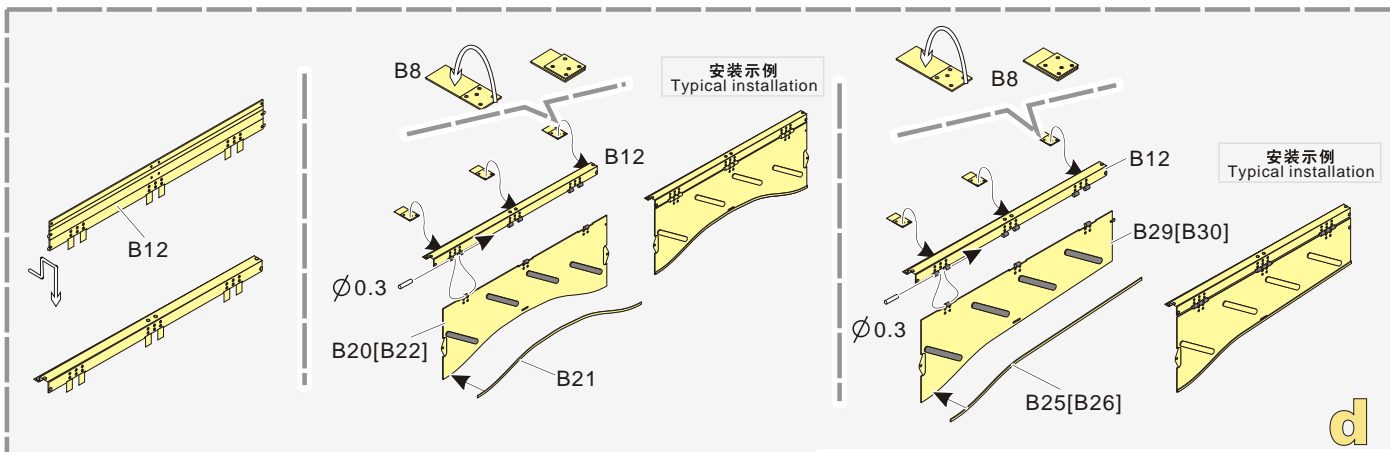

1/35 MILITARY MINIATURE VEHICLE UPGRADE SERIES PE351135

Chinese PLA.AFT-10 Upgrade Set

中国人民解放军红箭10导弹发射车

[For ZIMI Zm 35043]

推荐使用工具 RECOMMENDED TOOLS

- 
 安装
install
- 
 折叠
bend
- A1**
 改造件零件编号
PE/resin part number
- B12**
 原零件编号
kit part number
- C22**
 被替换的原零件编号
replaced kit part number
- 
 另一侧相同制作
repeat on opposite side
- 
 切除
remove
- 
 打磨
grind off
- 
 弧度卷曲
radial bending
- x2**
 制作若干组
multiple assembly
- 
 选择安装
alternative
- 
 钻孔
drill
- 
 用胶棒制作
make from plastic rod

 用尖端在凹槽处冲压
use penpoint to press on the dent

蚀刻片零件内侧面向上
Put the part upside down
 用笔尖在凹槽处刺
Use penpoint to press on the dent

1/35 MILITARY MINIATURE VEHICLE UPGRADE SERIES PE351135

1/35 MILITARY MINIATURE VEHICLE UPGRADE SERIES PE351135