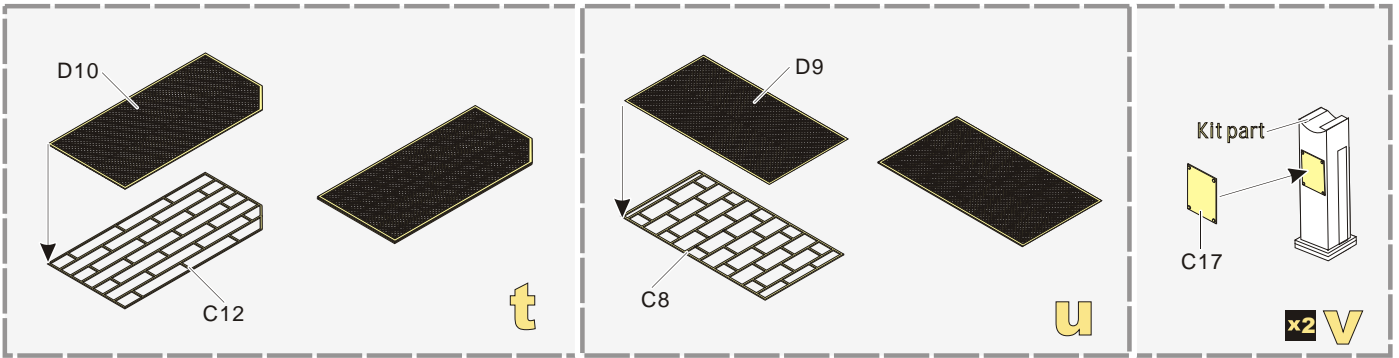

1/35 MILITARY MINIATURE VEHICLE UPGRADE SERIES PE351135