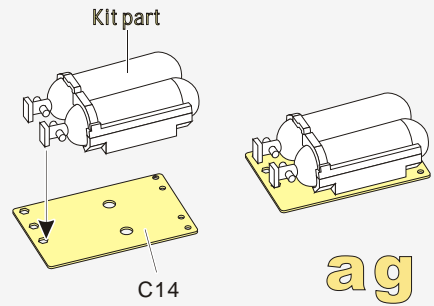

1/35 MILITARY MINIATURE VEHICLE UPGRADE SERIES PE351135