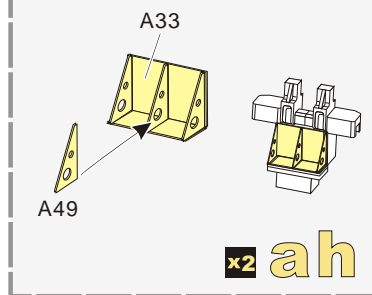

1/35 MILITARY MINIATURE VEHICLE UPGRADE SERIES PE351135

[Http://www.voyagermodel.com/productdetails.asp?itemid=PE351135](http://www.voyagermodel.com/productdetails.asp?itemid=PE351135)

**VOYAGER
MODEL**

更多PE351135样品照片参考请扫一扫
MORE PICTUER OF PE 351135
REFERENCE SCAN HERE

VOYAGERMODEL® 无微不至 极尽享受
The Best Upgrade Solution

Recommended item

PE 35380	CHINESE PLA ZSL-92B IFV
PE 35386	CHINESE PLA ZTZ 96A MBT
PE 35387	CHINESE PLA ZTZ 96/96A MBT side skirts
PE 35412	CHINESE PLA ZTZ 96 MBT basic w/smoke discharger
PE 35420	WWII German Schwere Plattformwagen Type Ssyms 80
PE 35527	PLA PTL02 wheeled tank destroyer
PE 35606	PLA BJ212 Military Jeep
PE 35379	CHINESE PLA ZSL-92A APC

VOYAGERMODEL® 无微不至 极尽享受
The Best Upgrade Solution

Recommended item

PE 351032	PLA Type59 Main Battle Tank Basic
PE 351033	PLA Type59 Main Battle Tank Fenders
PE 351058	PLA Type59 Main Battle Tank Fenders
PE 351063	PLA Type59 Main Battle Tank Fenders
PE 351064	PLA Type59 Main Battle Tank Basic (B ver include Gun Barrel)
PE 351164	PLA Type59D Main Battle Tank Late Version Basic
PE 351165	PLA Type59D Main Battle Tank Fenders&Track Covers
PE 351226	CHINESE PLA ZTZ 99A MBT Basic
PE 351251	PLA ZTQ-15 Light Tank Heavy Amour upgrade set
PE 351305	Chinese PLA ZBD-04A IFV Basic
PE 351399	CHINESE PLA ZTZ 99A MBT Basic
PE 35323	CHINESE PLA ZTZ 99/99A/99B MBT Side skirts
PE 35324	PLA ZLC 2000 Airborne IFV
PE 35333	PLA ZBD-04 IFV
PE 35366	CHINESE PLA ZSL-92 IFV
PE 35369	WWII German 75mm PaK 40/4 auf Steyr RSO Fighting platform(AMMO INCLUDE)