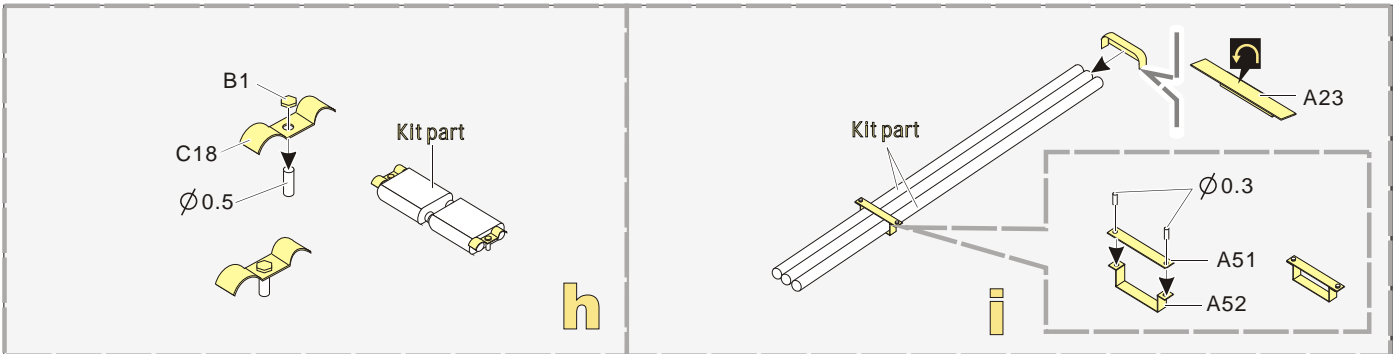

1/35 MILITARY MINIATURE VEHICLE UPGRADE SERIES PE351135

Chinese PLA.AFT-10 Upgrade Set

中国人民解放军红箭10导弹发射车

[For ZIMI Zm 35043]

推荐使用工具 RECOMMENDED TOOLS

- 
 安装
install
- 
 折叠
bend
- A1**
 改造件零件编号
PE/resin part number
- B12**
 原零件编号
kit part number
- C22**
 被替换的原零件编号
replaced kit part number
- 
 另一侧相同制作
repeat on opposite side
- 
 切除
remove
- 
 打磨
grind off
- 
 弧度卷曲
radial bending
- x2**
 制作若干组
multiple assembly
- 
 选择安装
alternative
- 
 钻孔
drill
- 
 用胶棒制作
make from plastic rod

 用尖端在凹槽处冲压
use penpoint to press on the dent

蚀刻片零件内侧面向上
Put the part upside down
 用笔尖在凹槽处刺
Use penpoint to press on the dent

1/35 MILITARY MINIATURE VEHICLE UPGRADE SERIES PE351135

1/35 MILITARY MINIATURE VEHICLE UPGRADE SERIES PE351135