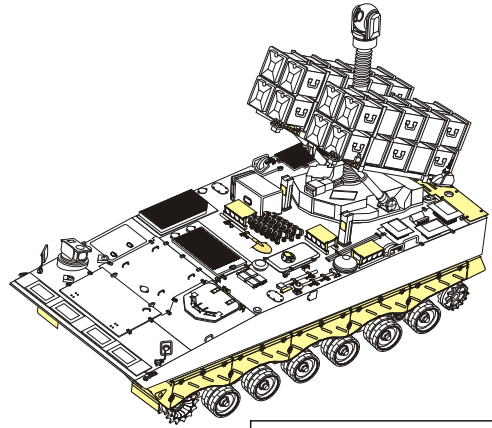

1/35 MILITARY MINIATURE VEHICLE UPGRADE SERIES PE351135

Chinese PLA.AFT-10 Upgrade Set

中国人民解放军红箭10导弹发射车

[For ZIMI Zm 35043]

推荐使用工具 RECOMMENDED TOOLS

- 
 安装
install
- 
 折叠
bend
- A1**
 改造件零件编号
PE/resin part number
- B12**
 原零件编号
kit part number
- C22**
 被替换的原零件编号
replaced kit part number
- 
 另一侧相同制作
repeat on opposite side
- 
 切除
remove
- 
 打磨
grind off
- 
 弧度卷曲
radial bending
- x2**
 制作若干组
multiple assembly
- 
 选择安装
alternative
- 
 钻孔
drill
- 
 用胶棒制作
make from plastic rod

 用尖端在凹槽处冲压
use penpoint to press on the dent

蚀刻片零件内侧面向上
Put the part upside down
 用笔尖在凹槽处刺
Use penpoint to press on the dent

1/35 MILITARY MINIATURE VEHICLE UPGRADE SERIES PE351135

1/35 MILITARY MINIATURE VEHICLE UPGRADE SERIES PE351135