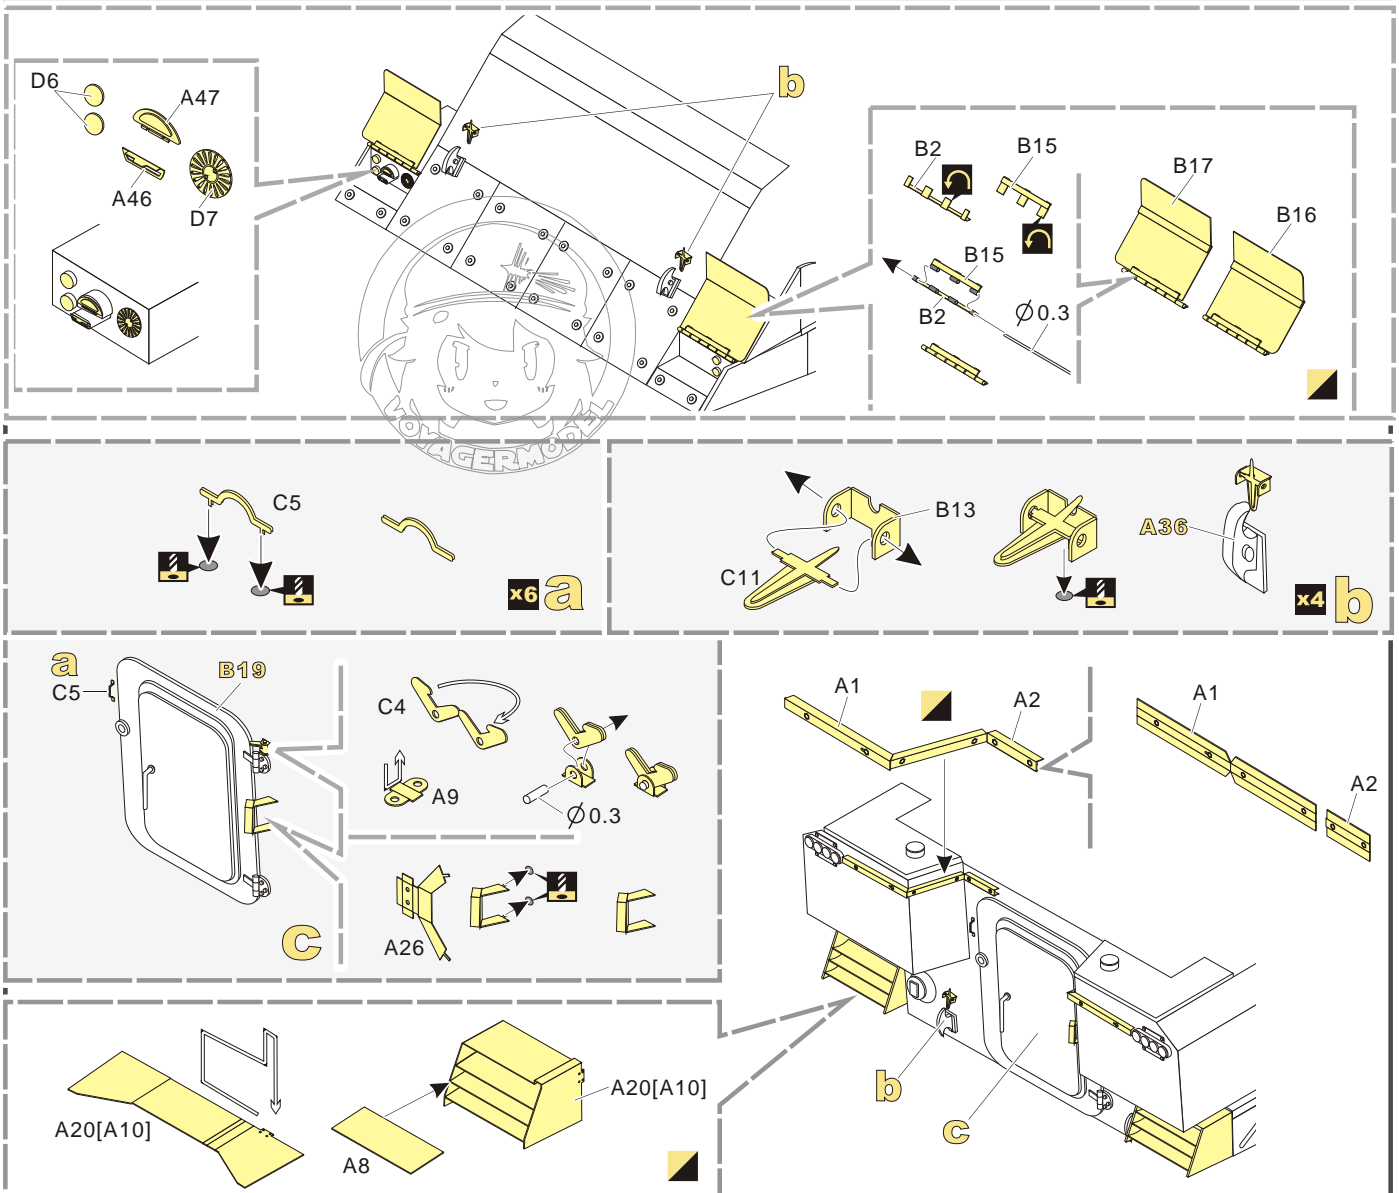

1/35 MILITARY MINIATURE VEHICLE UPGRADE SERIES PE351135

Chinese PLA.AFT-10 Upgrade Set

中国人民解放军红箭10导弹发射车

[For ZIMI Zm 35043]

推荐使用工具 RECOMMENDED TOOLS

- 
 安装
install
- 
 折叠
bend
- A1**
 改造件零件编号
PE/resin part number
- B12**
 原零件编号
kit part number
- C22**
 被替换的原零件编号
replaced kit part number
- 
 另一侧相同制作
repeat on opposite side
- 
 切除
remove
- 
 打磨
grind off
- 
 弧度卷曲
radial bending
- x2**
 制作若干组
multiple assembly
- 
 选择安装
alternative
- 
 钻孔
drill
- 
 用胶棒制作
make from plastic rod

 用尖端在凹槽处冲压
use penpoint to press on the dent

蚀刻片零件内侧面向上
Put the part upside down
 用笔尖在凹槽处刺
Use penpoint to press on the dent

1/35 MILITARY MINIATURE VEHICLE UPGRADE SERIES PE351135

1/35 MILITARY MINIATURE VEHICLE UPGRADE SERIES PE351135