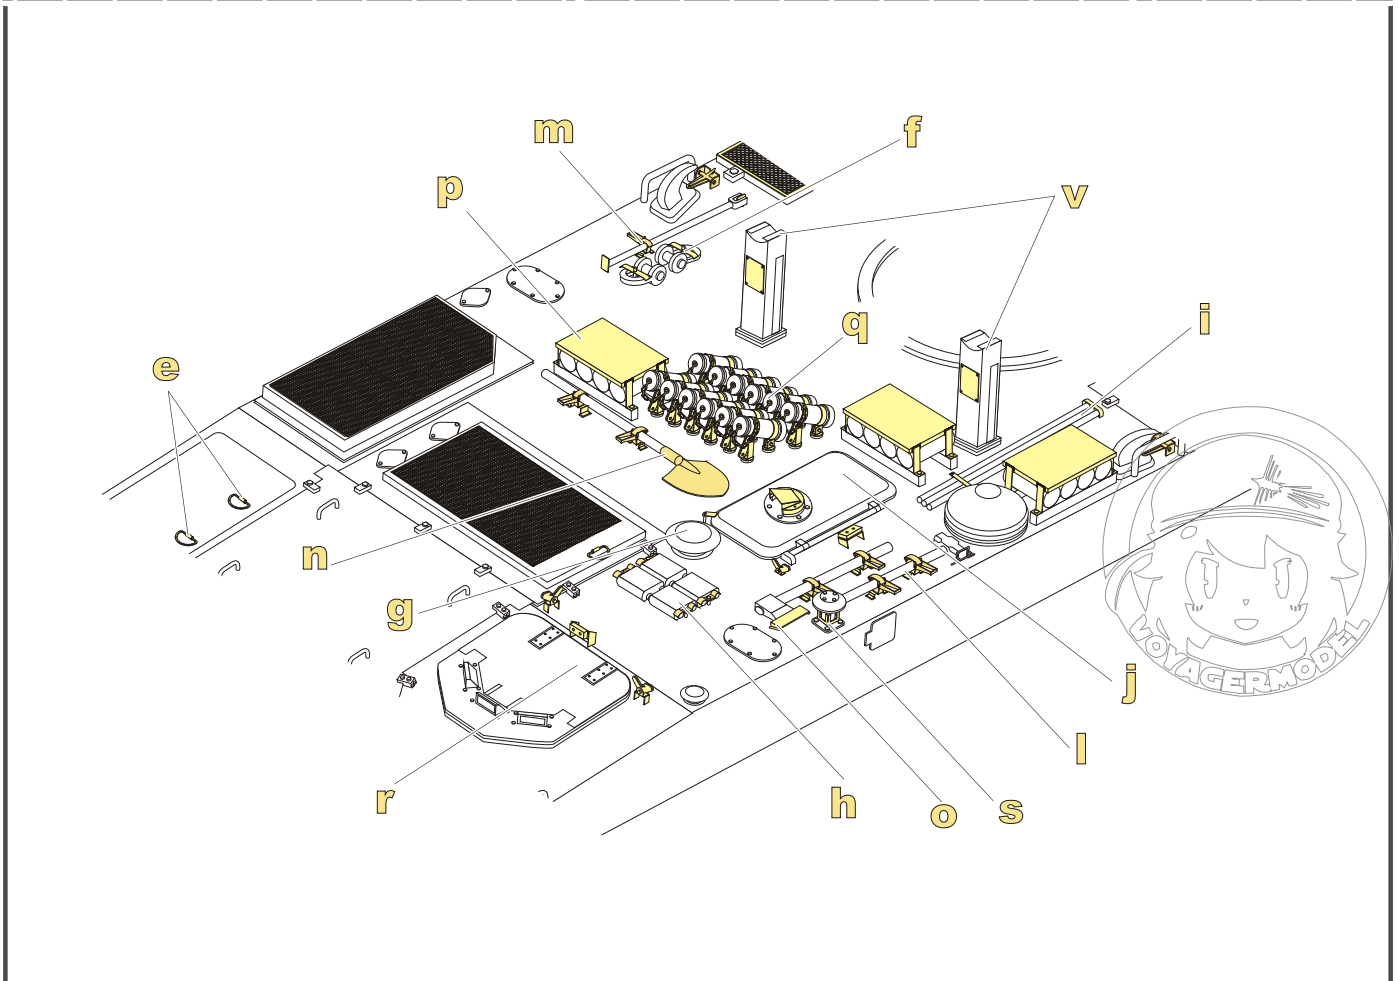

1/35 MILITARY MINIATURE VEHICLE UPGRADE SERIES PE351135