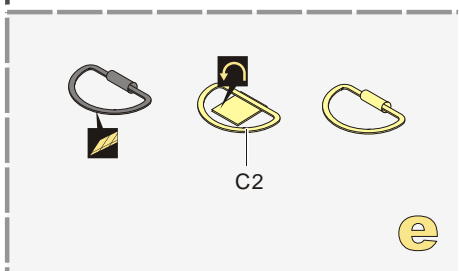

1/35 MILITARY MINIATURE VEHICLE UPGRADE SERIES PE351135

Chinese PLA.AFT-10 Upgrade Set

中国人民解放军红箭10导弹发射车

[For ZIMI Zm 35043]

推荐使用工具 RECOMMENDED TOOLS

- 
 安装
install
- 
 折叠
bend
- A1**
 改造件零件编号
PE/resin part number
- B12**
 原零件编号
kit part number
- C22**
 被替换的原零件编号
replaced kit part number
- 
 另一侧相同制作
repeat on opposite side
- 
 切除
remove
- 
 打磨
grind off
- 
 弧度卷曲
radial bending
- x2**
 制作若干组
multiple assembly
- 
 选择安装
alternative
- 
 钻孔
drill
- 
 用胶棒制作
make from plastic rod

 用尖端在凹槽处冲压
use penpoint to press on the dent

蚀刻片零件内侧面向上
Put the part upside down
 用笔尖在凹槽处刺
Use penpoint to press on the dent

1/35 MILITARY MINIATURE VEHICLE UPGRADE SERIES PE351135

1/35 MILITARY MINIATURE VEHICLE UPGRADE SERIES PE351135