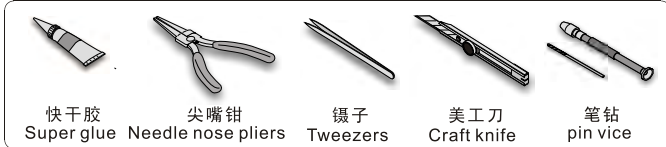

1/35 MILITARY MINIATURE VEHICLE UPGRADE SERIES PE351135

Chinese PLA.AFT-10 Upgrade Set

中国人民解放军红箭10导弹发射车

[For ZIMI Zm 35043]

推荐使用工具 RECOMMENDED TOOLS

- 
 安装
install
- 
 折叠
bend
- A1**
 改造件零件编号
PE/resin part number
- B12**
 原零件编号
kit part number
- C22**
 被替换的原零件编号
replaced kit part number
- 
 另一侧相同制作
repeat on opposite side
- 
 切除
remove
- 
 打磨
grind off
- 
 弧度卷曲
radial bending
- x2**
 制作若干组
multiple assembly
- 
 选择安装
alternative
- 
 钻孔
drill
- 
 用胶棒制作
make from plastic rod

 用尖端在凹槽处冲压
use penpoint to press on the dent

蚀刻片零件内侧面向上
Put the part upside down
 用笔尖在凹槽处刺
Use penpoint to press on the dent

1/35 MILITARY MINIATURE VEHICLE UPGRADE SERIES PE351135

1/35 MILITARY MINIATURE VEHICLE UPGRADE SERIES PE351135