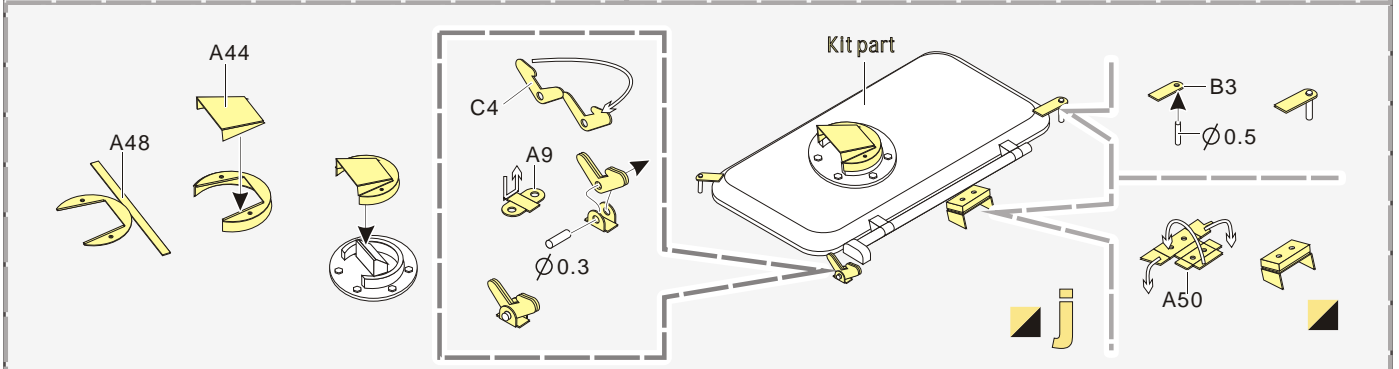

1/35 MILITARY MINIATURE VEHICLE UPGRADE SERIES PE351135

Chinese PLA.AFT-10 Upgrade Set

中国人民解放军红箭10导弹发射车

[For ZIMI Zm 35043]

推荐使用工具 RECOMMENDED TOOLS

- 
 安装
install
- 
 折叠
bend
- A1**
 改造件零件编号
PE/resin part number
- B12**
 原零件编号
kit part number
- C22**
 被替换的原零件编号
replaced kit part number
- 
 另一侧相同制作
repeat on opposite side
- 
 切除
remove
- 
 打磨
grind off
- 
 弧度卷曲
radial bending
- x2**
 制作若干组
multiple assembly
- 
 选择安装
alternative
- 
 钻孔
drill
- 
 用胶棒制作
make from plastic rod

 用尖端在凹槽处冲压
use penpoint to press on the dent

蚀刻片零件内侧面向上
Put the part upside down
 用笔尖在凹槽处刺
Use penpoint to press on the dent

1/35 MILITARY MINIATURE VEHICLE UPGRADE SERIES PE351135

1/35 MILITARY MINIATURE VEHICLE UPGRADE SERIES PE351135