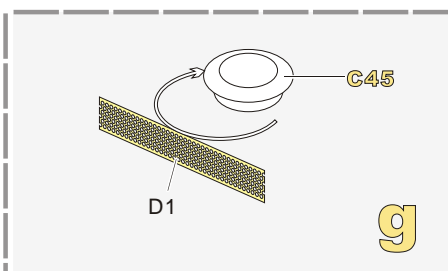

1/35 MILITARY MINIATURE VEHICLE UPGRADE SERIES PE351135

Chinese PLA.AFT-10 Upgrade Set

中国人民解放军红箭10导弹发射车

[For ZIMI Zm 35043]

推荐使用工具 RECOMMENDED TOOLS

- 
 安装
install
- 
 折叠
bend
- A1**
 改造件零件编号
PE/resin part number
- B12**
 原零件编号
kit part number
- C22**
 被替换的原零件编号
replaced kit part number
- 
 另一侧相同制作
repeat on opposite side
- 
 切除
remove
- 
 打磨
grind off
- 
 弧度卷曲
radial bending
- x2**
 制作若干组
multiple assembly
- 
 选择安装
alternative
- 
 钻孔
drill
- 
 用胶棒制作
make from plastic rod

 用尖端在凹槽处冲压
use penpoint to press on the dent

蚀刻片零件内侧面向上
Put the part upside down
 用笔尖在凹槽处刺
Use penpoint to press on the dent

1/35 MILITARY MINIATURE VEHICLE UPGRADE SERIES PE351135

1/35 MILITARY MINIATURE VEHICLE UPGRADE SERIES PE351135