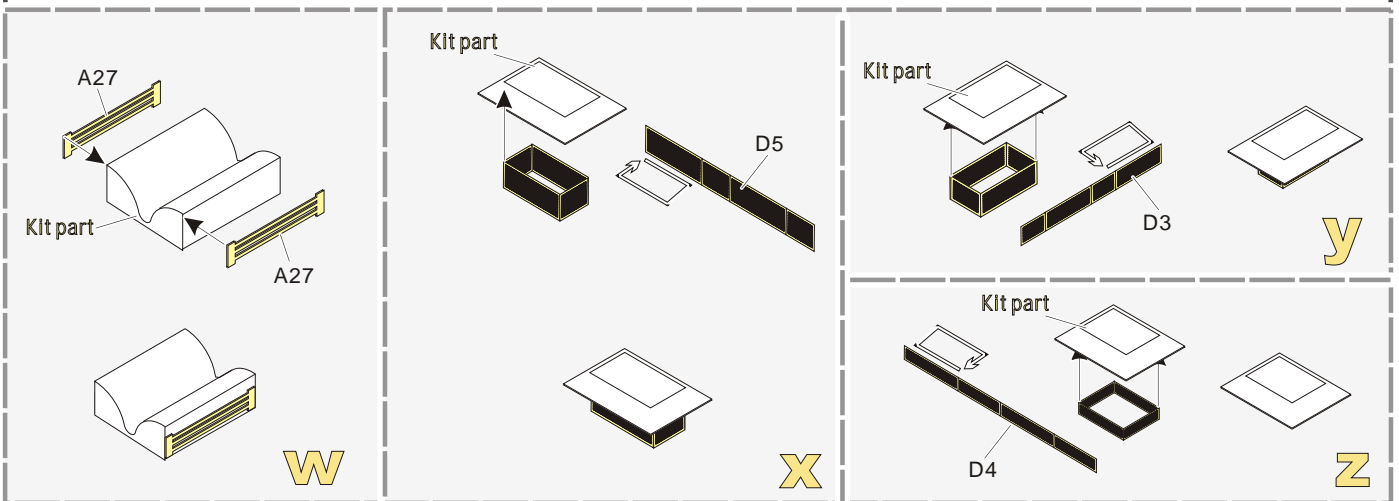

1/35 MILITARY MINIATURE VEHICLE UPGRADE SERIES PE351135