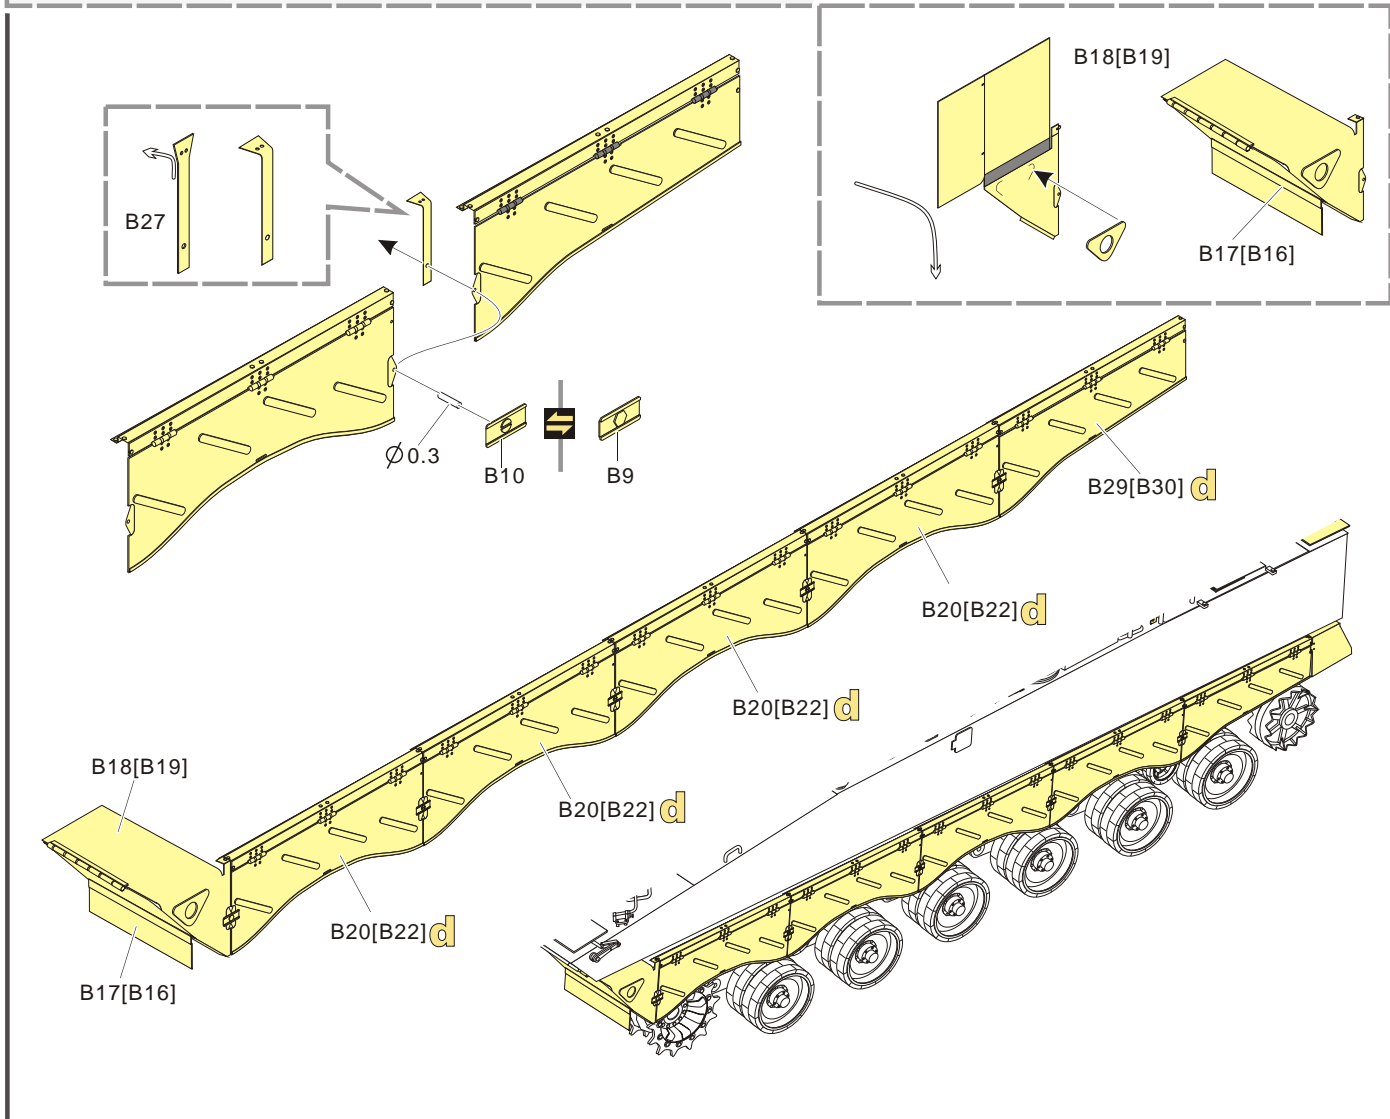

1/35 MILITARY MINIATURE VEHICLE UPGRADE SERIES PE351135

Chinese PLA.AFT-10 Upgrade Set

中国人民解放军红箭10导弹发射车

[For ZIMI Zm 35043]

推荐使用工具 RECOMMENDED TOOLS

- 
 安装
install
- 
 折叠
bend
- A1**
 改造件零件编号
PE/resin part number
- B12**
 原零件编号
kit part number
- C22**
 被替换的原零件编号
replaced kit part number
- 
 另一侧相同制作
repeat on opposite side
- 
 切除
remove
- 
 打磨
grind off
- 
 弧度卷曲
radial bending
- x2**
 制作若干组
multiple assembly
- 
 选择安装
alternative
- 
 钻孔
drill
- 
 用胶棒制作
make from plastic rod

 用尖端在凹槽处冲压
use penpoint to press on the dent

蚀刻片零件内侧面向上
Put the part upside down
 用笔尖在凹槽处刺
Use penpoint to press on the dent

1/35 MILITARY MINIATURE VEHICLE UPGRADE SERIES PE351135

1/35 MILITARY MINIATURE VEHICLE UPGRADE SERIES PE351135