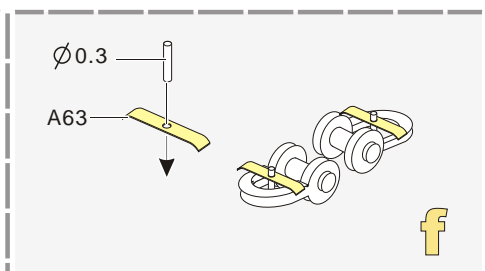

1/35 MILITARY MINIATURE VEHICLE UPGRADE SERIES PE351135

Chinese PLA.AFT-10 Upgrade Set

中国人民解放军红箭10导弹发射车

[For ZIMI Zm 35043]

推荐使用工具 RECOMMENDED TOOLS

- 
 安装
install
- 
 折叠
bend
- A1**
 改造件零件编号
PE/resin part number
- B12**
 原零件编号
kit part number
- C22**
 被替换的原零件编号
replaced kit part number
- 
 另一侧相同制作
repeat on opposite side
- 
 切除
remove
- 
 打磨
grind off
- 
 弧度卷曲
radial bending
- x2**
 制作若干组
multiple assembly
- 
 选择安装
alternative
- 
 钻孔
drill
- 
 用胶棒制作
make from plastic rod

 用尖端在凹槽处冲压
use penpoint to press on the dent

蚀刻片零件内侧面向上
Put the part upside down
 用笔尖在凹槽处刺
Use penpoint to press on the dent

1/35 MILITARY MINIATURE VEHICLE UPGRADE SERIES PE351135

1/35 MILITARY MINIATURE VEHICLE UPGRADE SERIES PE351135