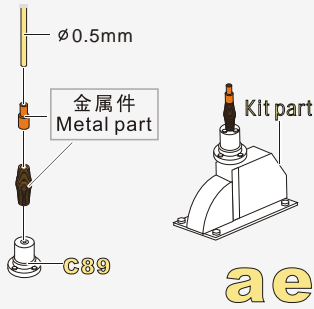

1/35 MILITARY MINIATURE VEHICLE UPGRADE SERIES PE351135