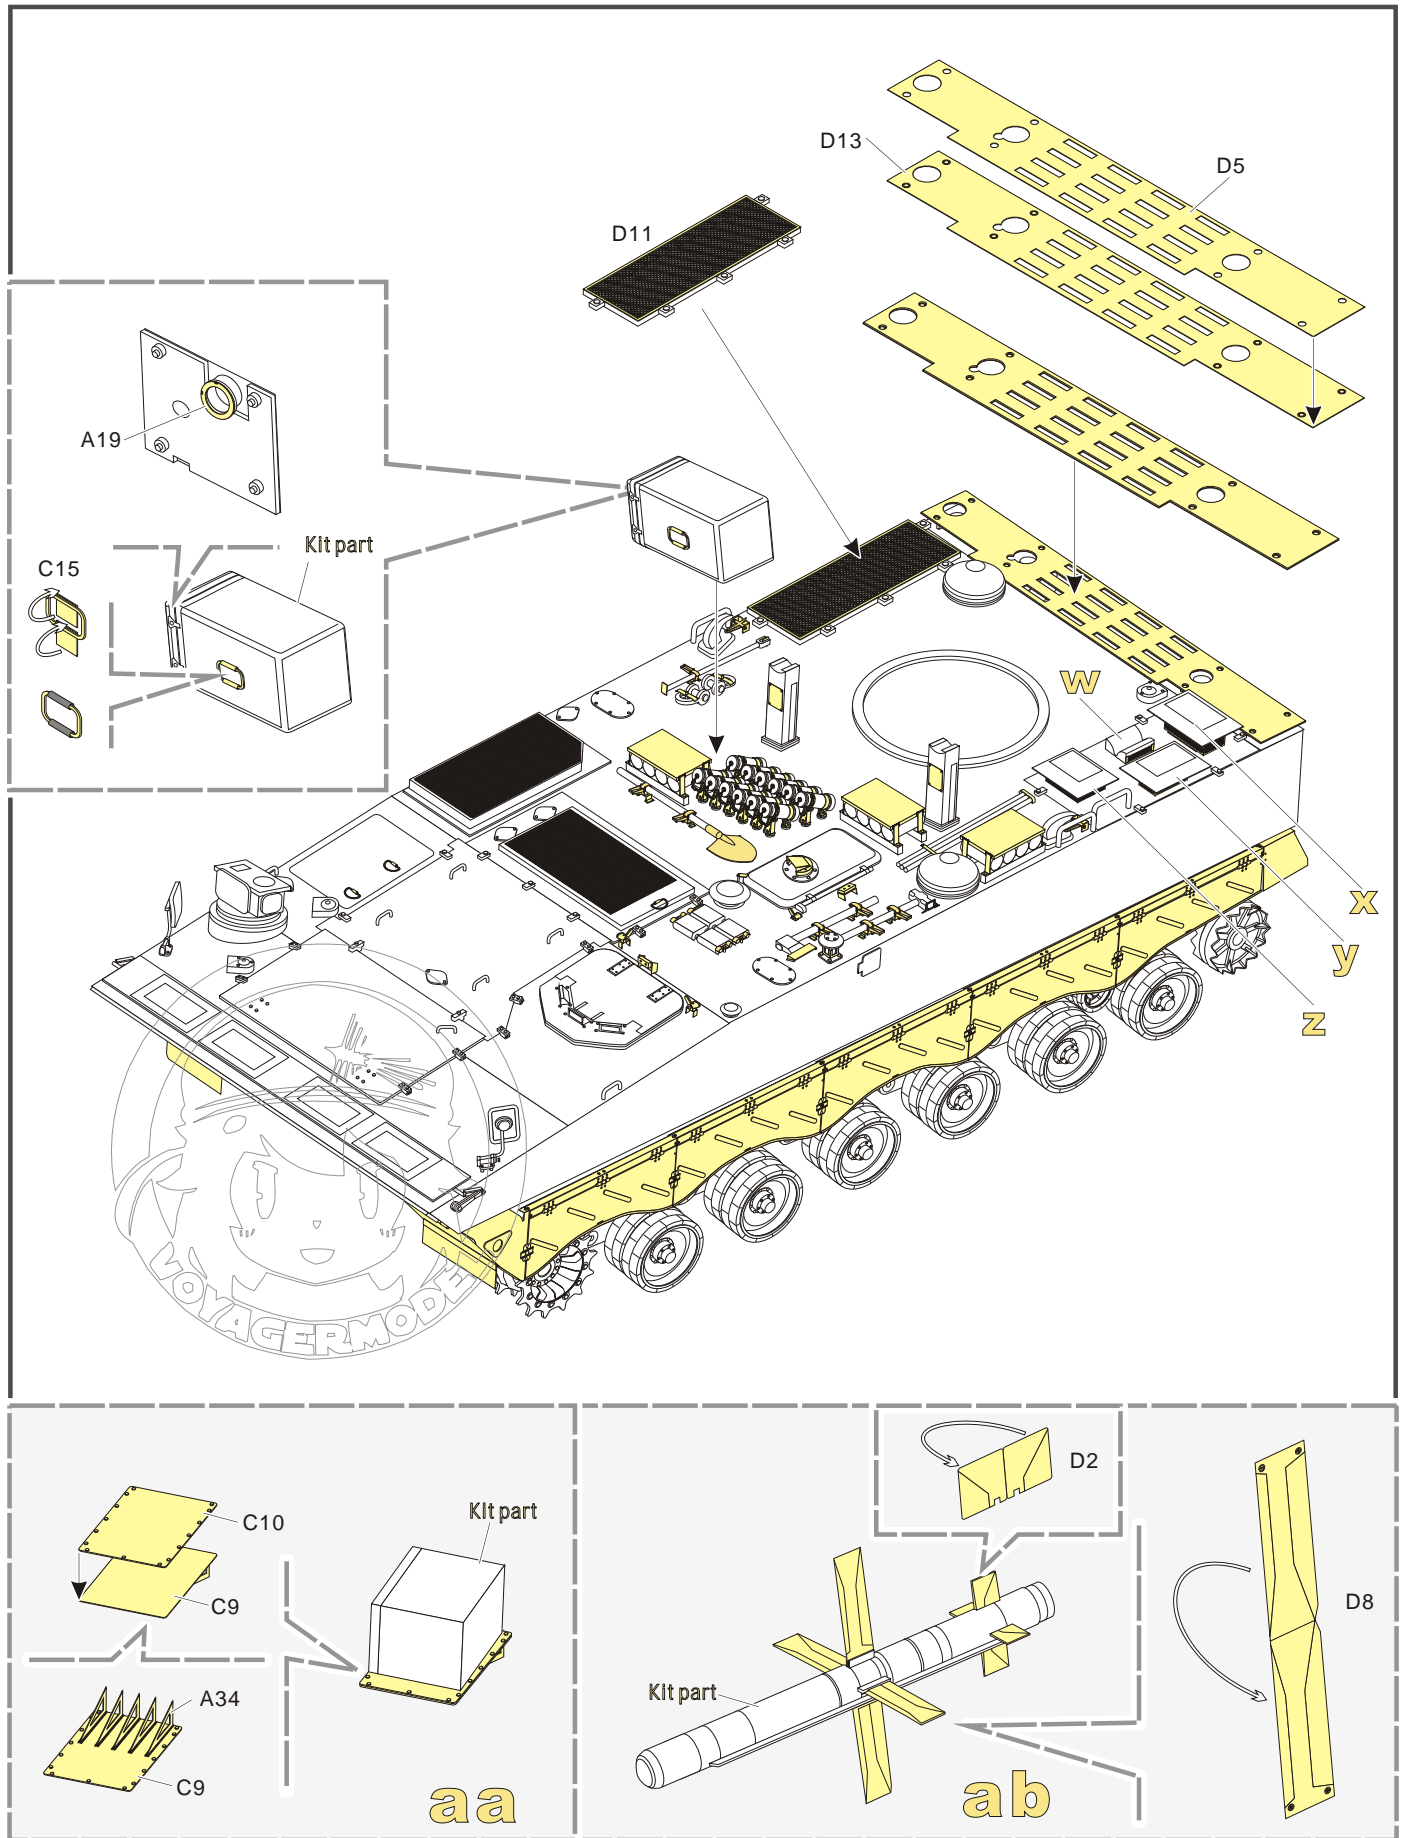

1/35 MILITARY MINIATURE VEHICLE UPGRADE SERIES PE351135