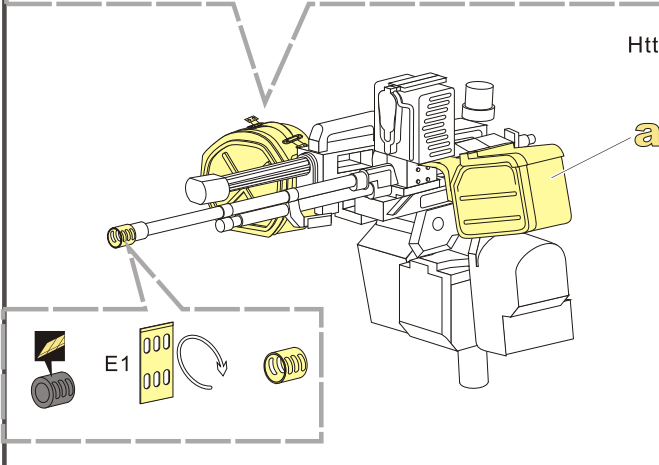

⚠
注意
caution

↓
用尖端在凹槽处冲压
use penpoint to press on the dent

蚀刻片零件内侧面向上
PE part inboard side turn up

用笔尖在凹槽处刮
Use penpoint scratch on the flute

[Http://www.voyagermodel.com/productdetails.asp?itemid=PE351251](http://www.voyagermodel.com/productdetails.asp?itemid=PE351251)