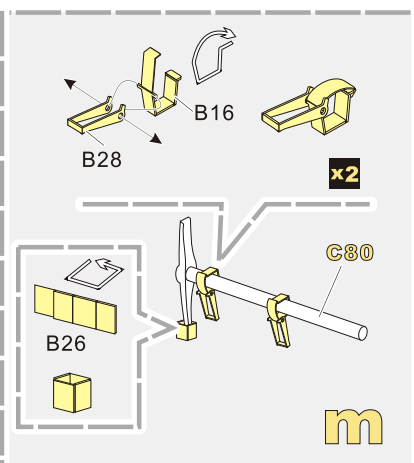

B12
原零件编号
kit part number

C22
被替换的原零件编号
replaced kit part number

✂
切除
remove

↻
弧度卷曲
radial bending

x2
制作若干组
multiple assembly

↔
另一侧相同制作
repeat on opposite side

⇄
选择安装
alternative

⚡
钻孔
drill

⚠
注意
caution

↓
用尖端在凹槽处冲压
use penpoint to press on the dent

蚀刻片零件内侧面向上
PE part inboard side turn up

用笔尖在凹槽处刮
Use penpoint scratch on the flute

[Http://www.voyagermodel.com/productdetails.asp?itemid=PE351251](http://www.voyagermodel.com/productdetails.asp?itemid=PE351251)

**VOYAGER
MODEL**

更多PE351251样品照片参考请扫一扫
MORE PICTUER OF PE 351251
REFERENCE SCAN HERE

1/35 MILITARY MINIATURE VEHICLE UPGRADE SERIES PE351251

1/35 MILITARY MINIATURE VEHICLE UPGRADE SERIES PE351251

1/35 MILITARY MINIATURE VEHICLE UPGRADE SERIES PE351251