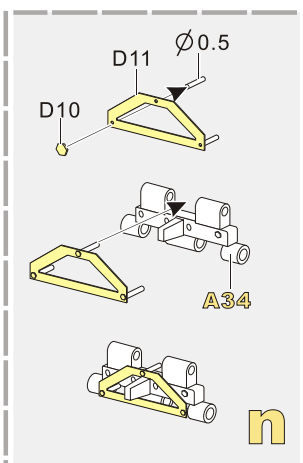

B12
原零件编号
kit part number

C22
被替换的原零件编号
replaced kit part number

✂
切除
remove

↻
弧度卷曲
radial bending

x2
制作若干组
multiple assembly

↔
另一侧相同制作
repeat on opposite side

⇄
选择安装
alternative

⚡
钻孔
drill

**VOYAGER
MODEL**

更多PE351251样品照片参考请扫一扫
MORE PICTUER OF PE 351251
REFERENCE SCAN HERE

1/35 MILITARY MINIATURE VEHICLE UPGRADE SERIES PE351251

1/35 MILITARY MINIATURE VEHICLE UPGRADE SERIES PE351251

1/35 MILITARY MINIATURE VEHICLE UPGRADE SERIES PE351251