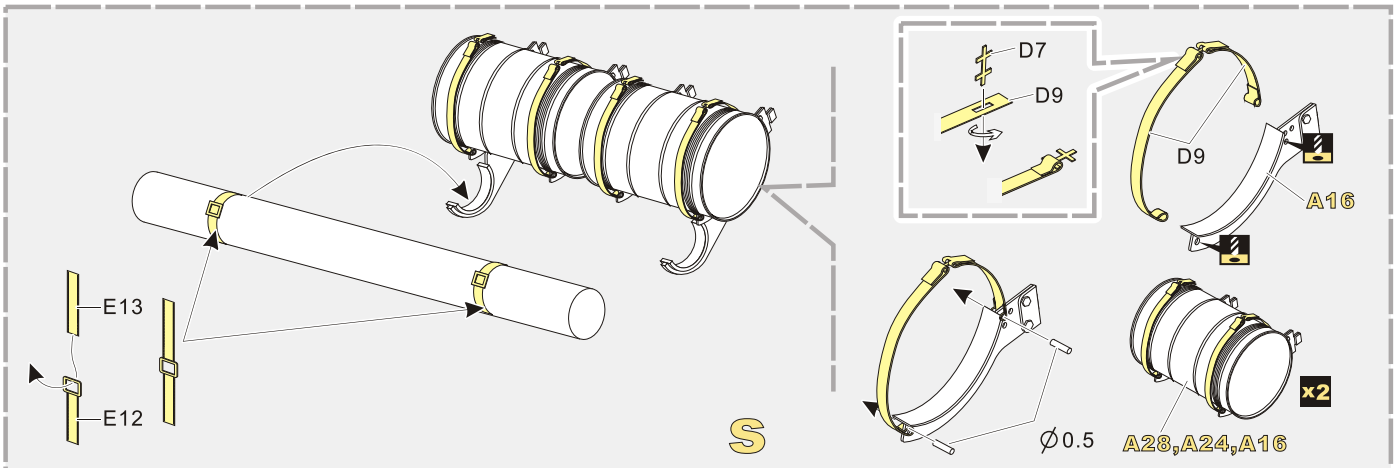

1/35 MILITARY MINIATURE VEHICLE UPGRADE SERIES PE351251