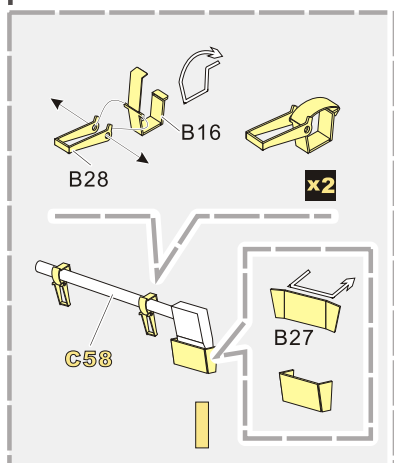

B12
原零件编号
kit part number

C22
被替换的原零件编号
replaced kit part number

✂
切除
remove

↻
弧度卷曲
radial bending

x2
制作若干组
multiple assembly

↔
另一侧相同制作
repeat on opposite side

⇄
选择安装
alternative

⚡
钻孔
drill

⚠
注意
caution

↓
用尖端在凹槽处冲压
use penpoint to press on the dent

蚀刻片零件内侧面向上
PE part inboard side turn up

用笔尖在凹槽处刮
Use penpoint scratch on the flute

[Http://www.voyagermodel.com/productdetails.asp?itemid=PE351251](http://www.voyagermodel.com/productdetails.asp?itemid=PE351251)

**VOYAGER
MODEL**

更多PE351251样品照片参考请扫一扫
MORE PICTUER OF PE 351251
REFERENCE SCAN HERE

1/35 MILITARY MINIATURE VEHICLE UPGRADE SERIES PE351251

1/35 MILITARY MINIATURE VEHICLE UPGRADE SERIES PE351251

1/35 MILITARY MINIATURE VEHICLE UPGRADE SERIES PE351251