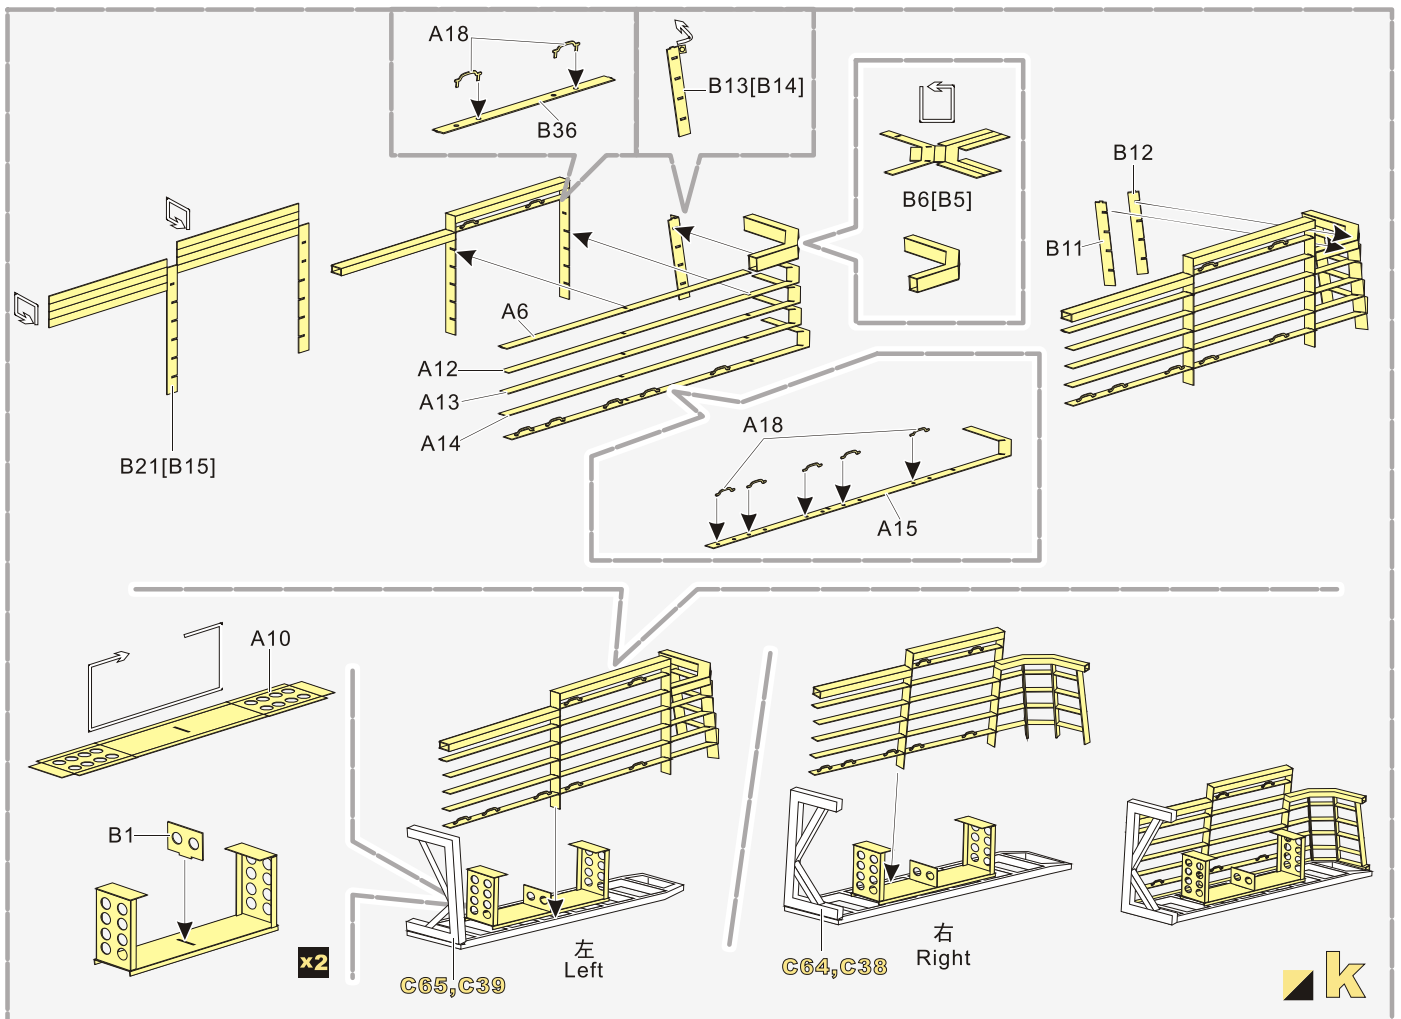

**VOYAGER
MODEL**

更多PE351251样品照片参考请扫一扫
MORE PICTUER OF PE 351251
REFERENCE SCAN HERE

1/35 MILITARY MINIATURE VEHICLE UPGRADE SERIES PE351251

1/35 MILITARY MINIATURE VEHICLE UPGRADE SERIES PE351251

1/35 MILITARY MINIATURE VEHICLE UPGRADE SERIES PE351251