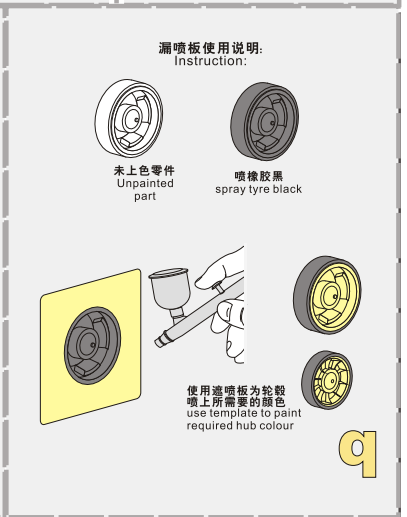

⚠
注意
caution

↓
用尖端在凹槽处冲压
use penpoint to press on the dent

蚀刻片零件内侧面向上
PE part inboard side turn up

用笔尖在凹槽处刮
Use penpoint scratch on the flute

[Http://www.voyagermodel.com/productdetails.asp?itemid=PE351251](http://www.voyagermodel.com/productdetails.asp?itemid=PE351251)

**VOYAGER
MODEL**

更多PE351251样品照片参考请扫一扫
MORE PICTUER OF PE 351251
REFERENCE SCAN HERE

1/35 MILITARY MINIATURE VEHICLE UPGRADE SERIES PE351251

1/35 MILITARY MINIATURE VEHICLE UPGRADE SERIES PE351251

1/35 MILITARY MINIATURE VEHICLE UPGRADE SERIES PE351251