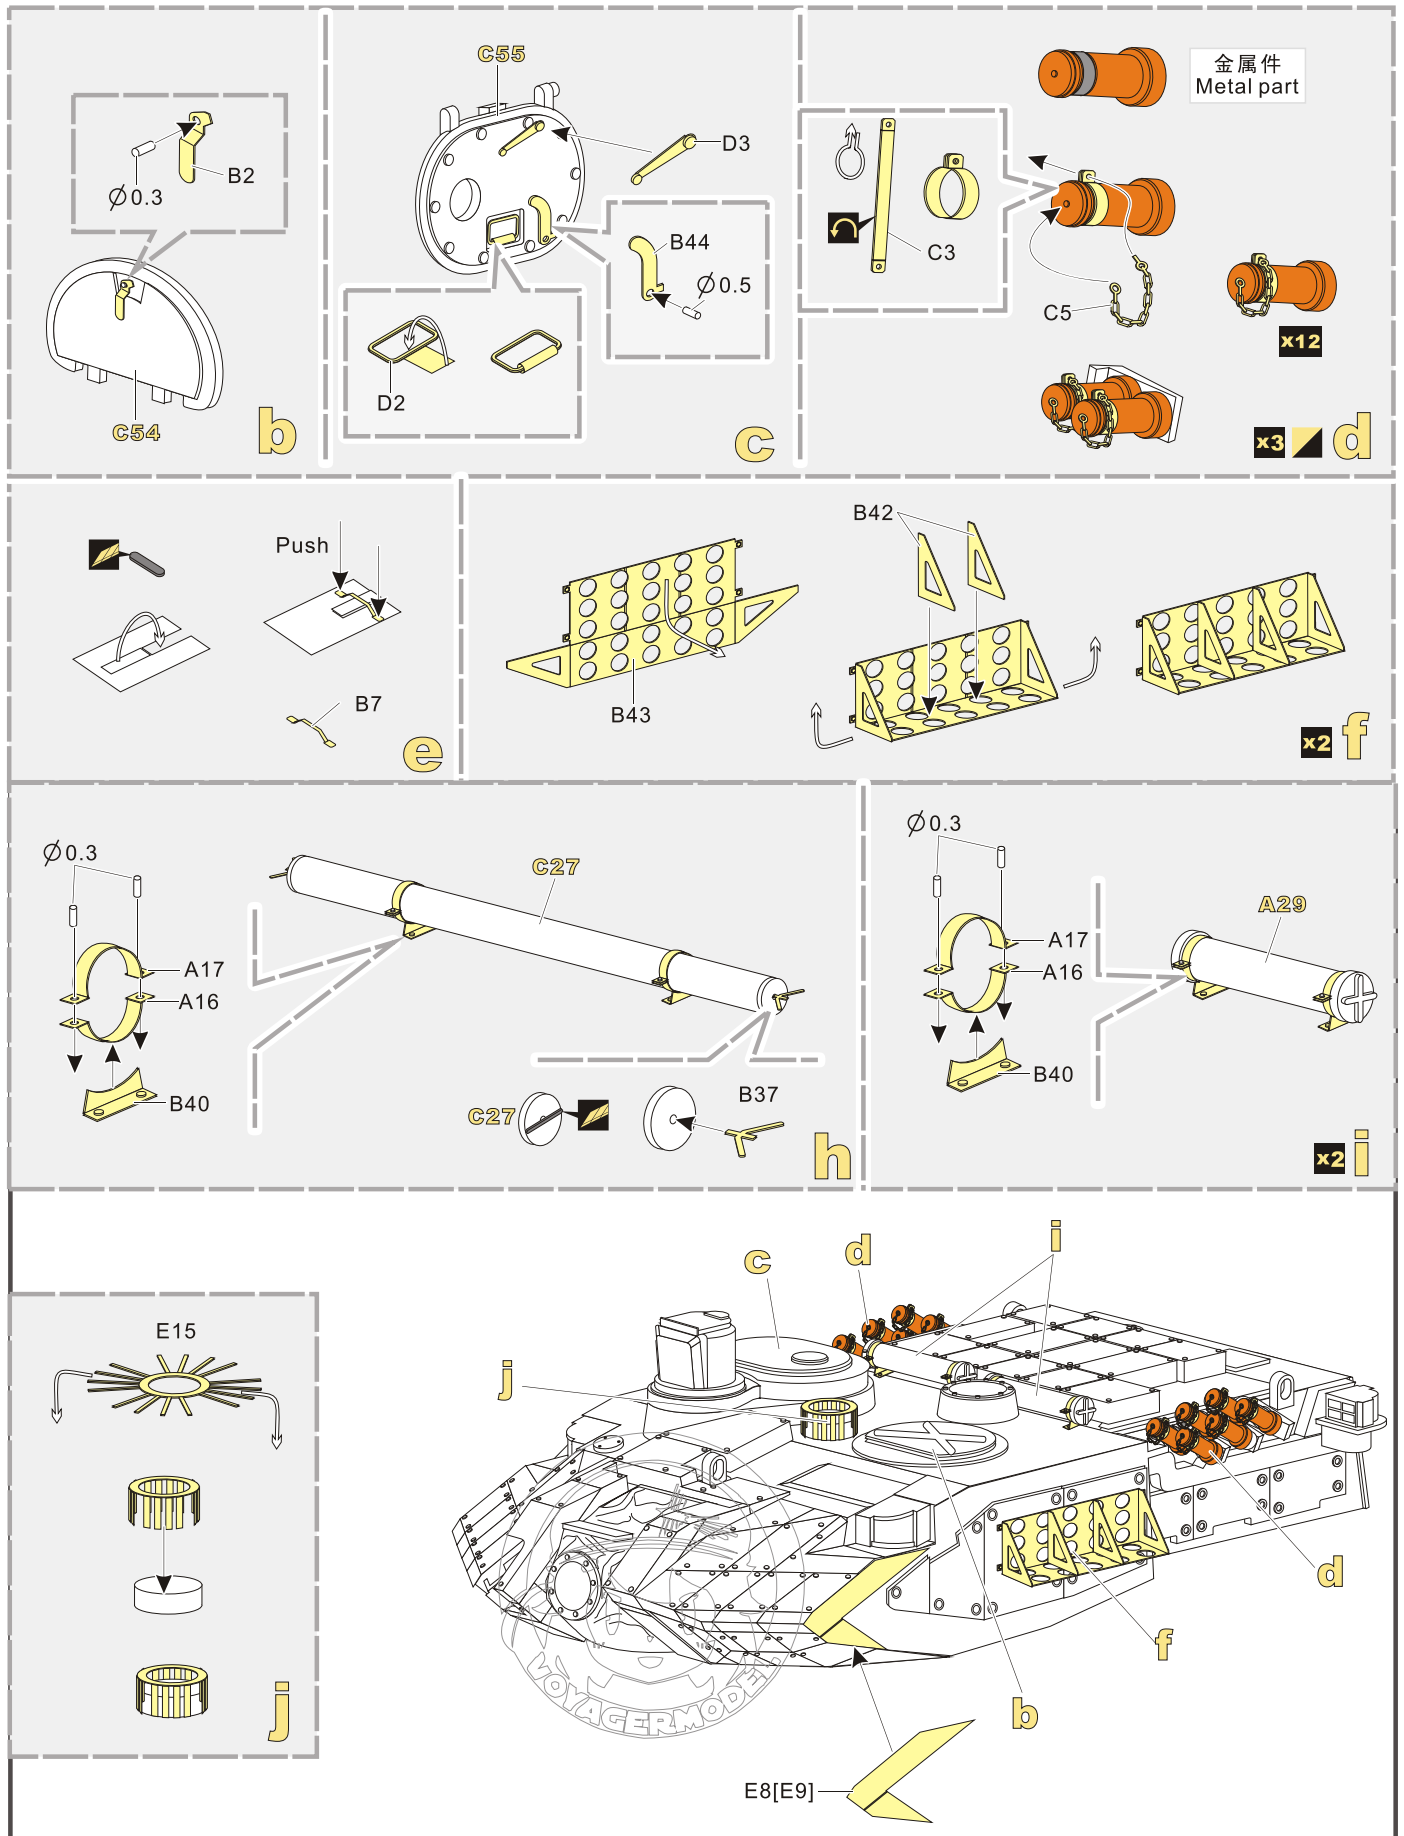

1/35 MILITARY MINIATURE VEHICLE UPGRADE SERIES PE351251