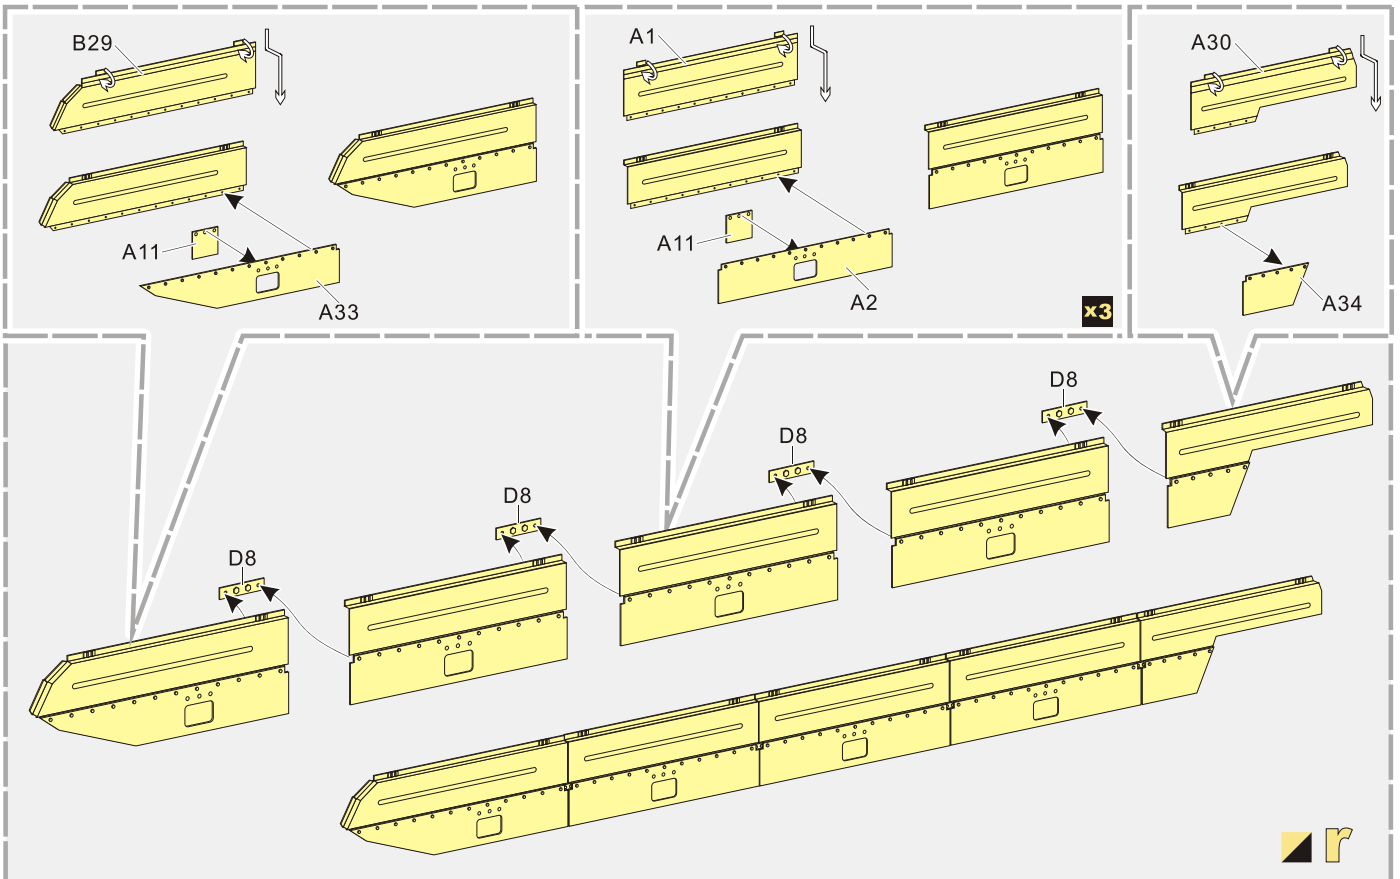

1/35 MILITARY MINIATURE VEHICLE UPGRADE SERIES PE351251