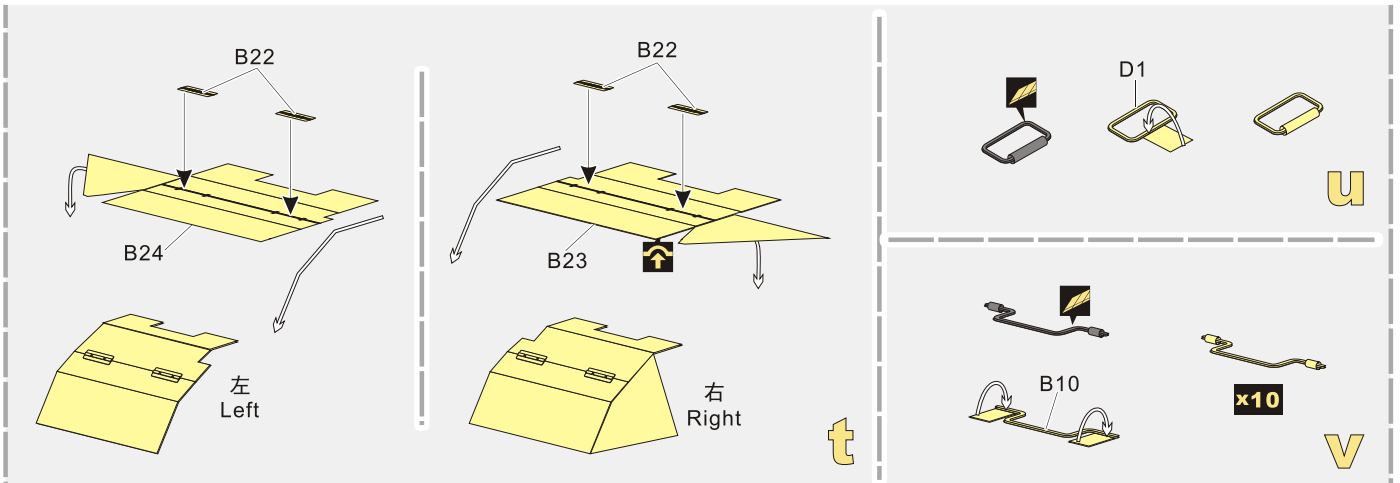

1/35 MILITARY MINIATURE VEHICLE UPGRADE SERIES PE351251