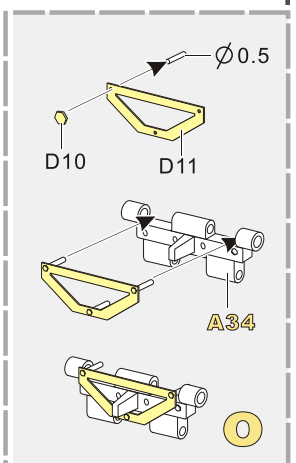

B12
原零件编号
kit part number

C22
被替换的原零件编号
replaced kit part number

✂
切除
remove

↻
弧度卷曲
radial bending

x2
制作若干组
multiple assembly

↔
另一侧相同制作
repeat on opposite side

⇄
选择安装
alternative

⚡
钻孔
drill

**VOYAGER
MODEL**

更多PE351251样品照片参考请扫一扫
MORE PICTUER OF PE 351251
REFERENCE SCAN HERE

1/35 MILITARY MINIATURE VEHICLE UPGRADE SERIES PE351251

1/35 MILITARY MINIATURE VEHICLE UPGRADE SERIES PE351251

1/35 MILITARY MINIATURE VEHICLE UPGRADE SERIES PE351251