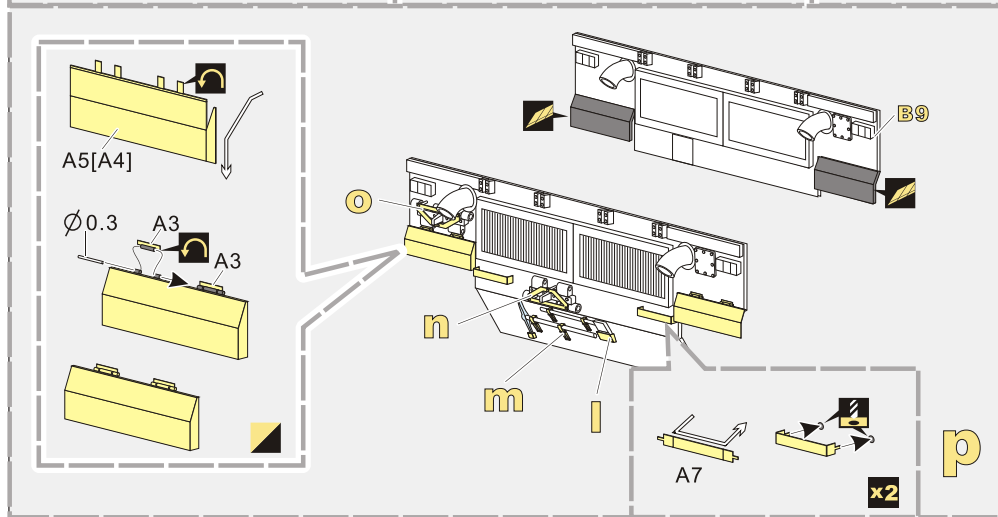

1/35 MILITARY MINIATURE VEHICLE UPGRADE SERIES PE351251