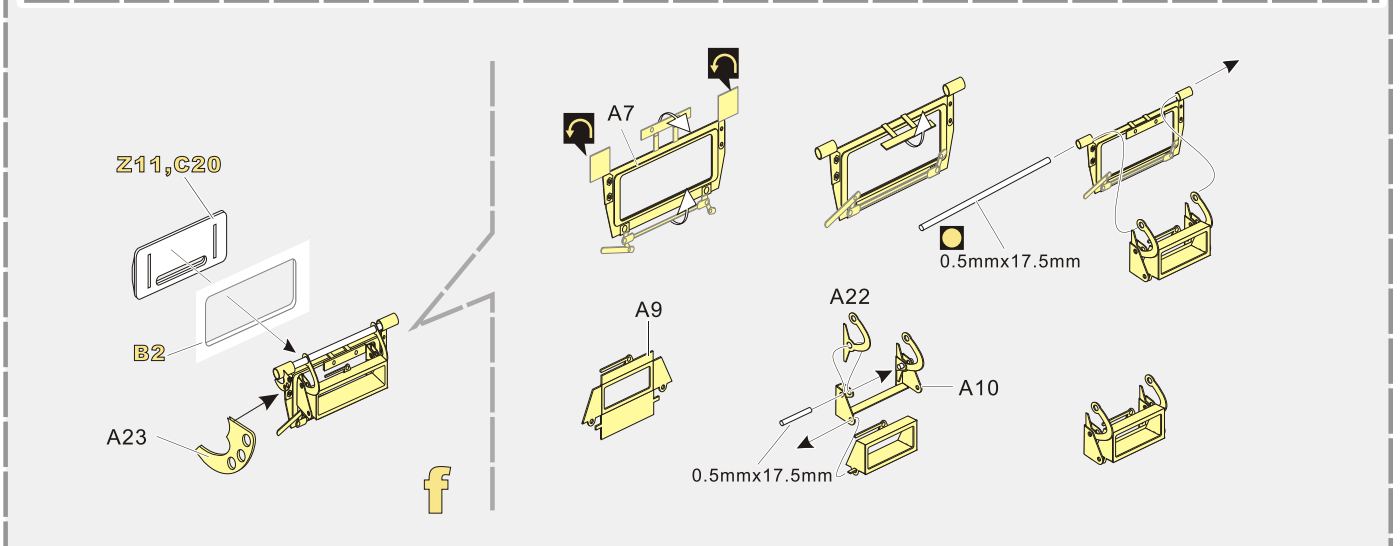

1/35 MILITARY MINIATURE VEHICLE UPGRADE SERIES PE351300