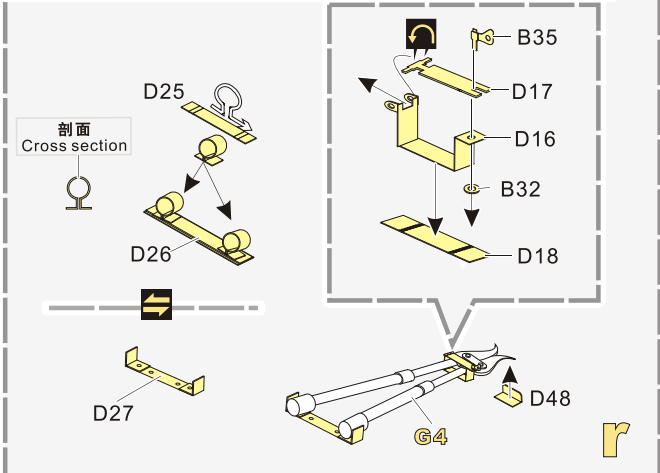

1/35 MILITARY MINIATURE VEHICLE UPGRADE SERIES PE351300