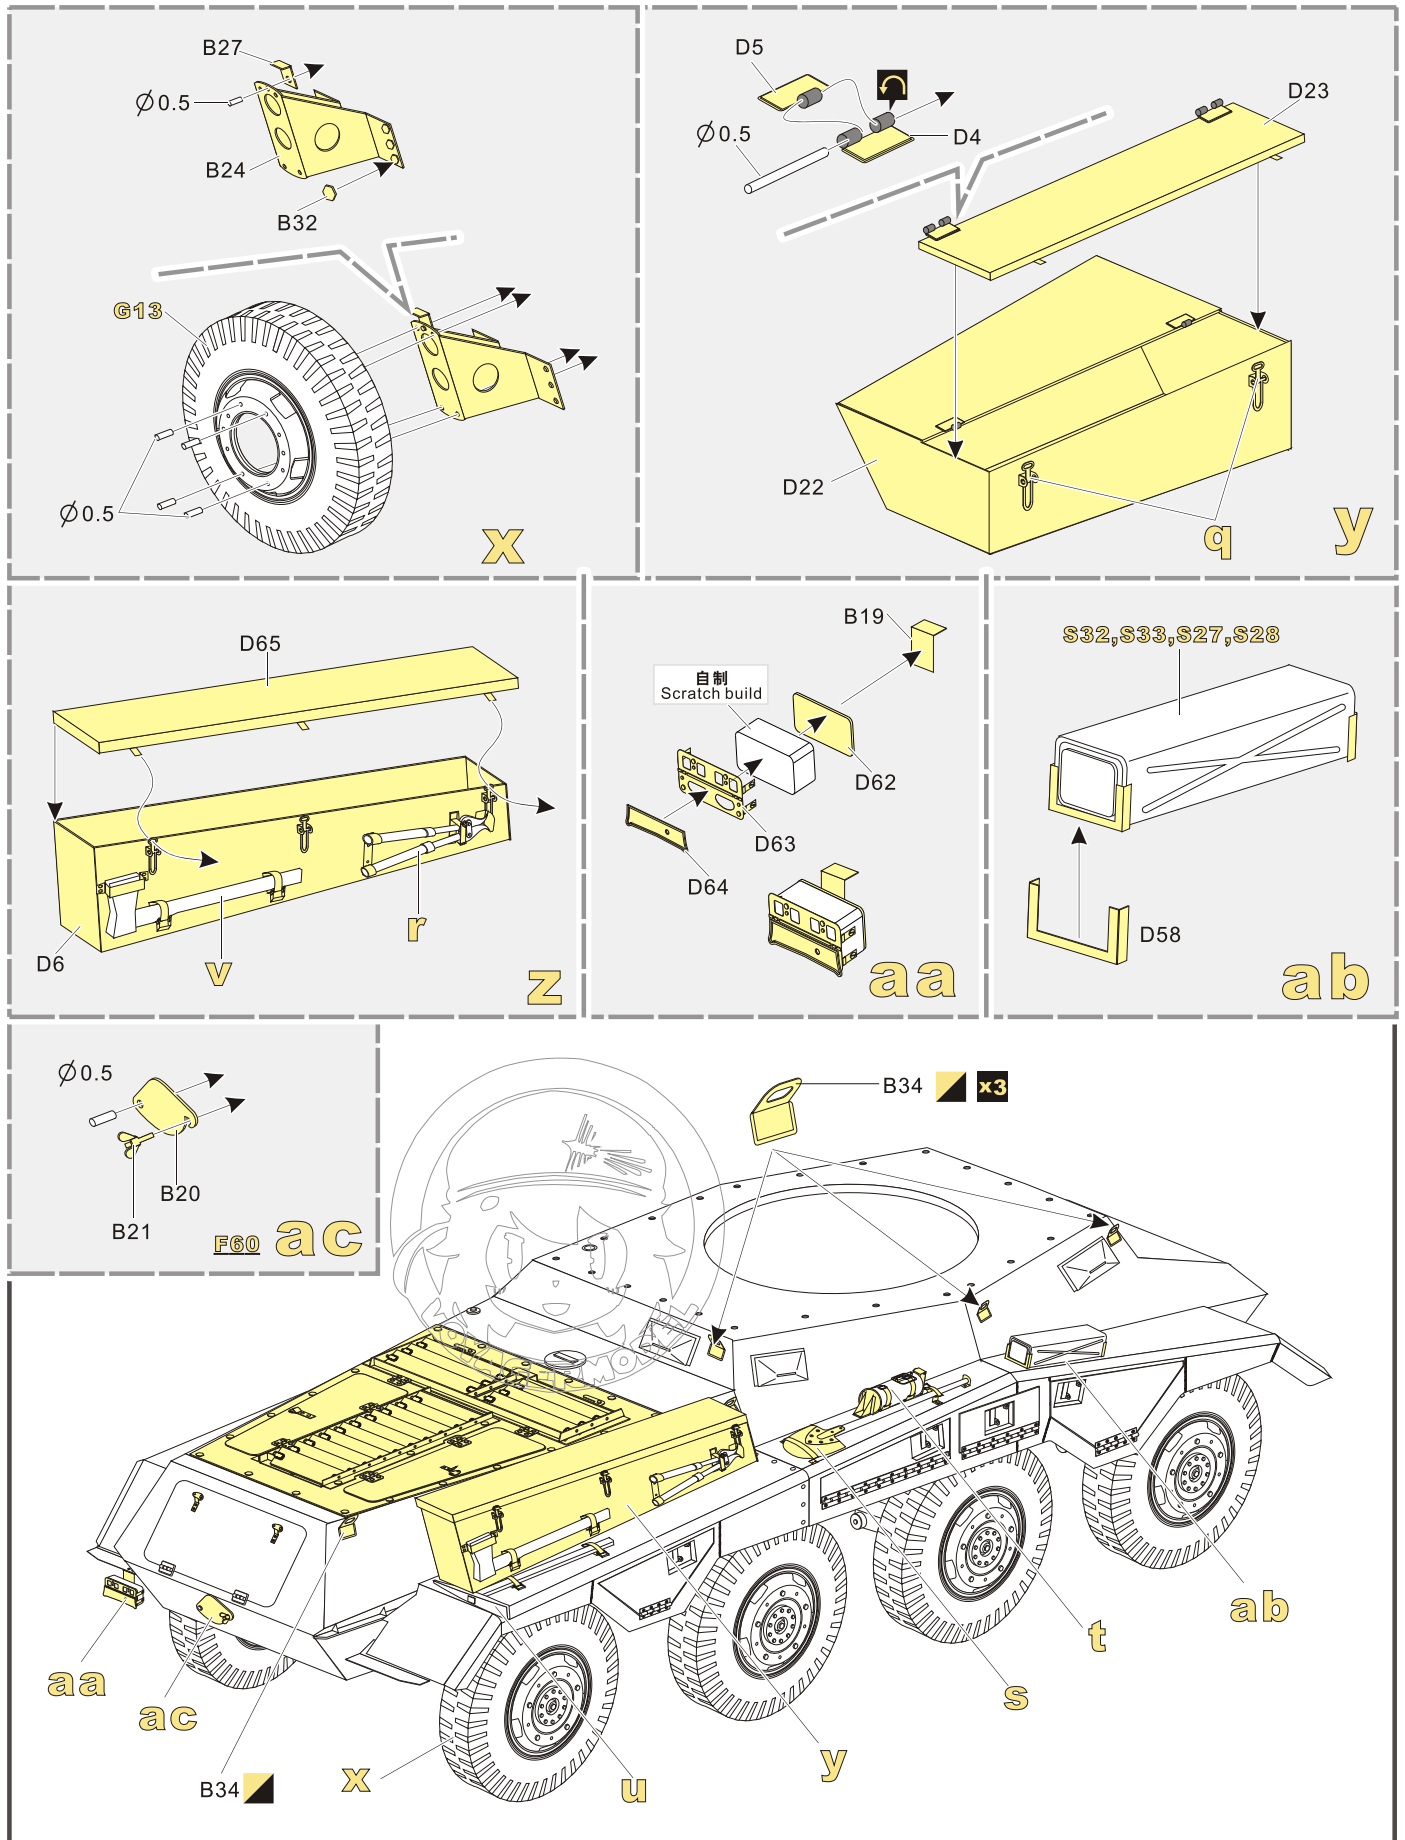

1/35 MILITARY MINIATURE VEHICLE UPGRADE SERIES PE351300