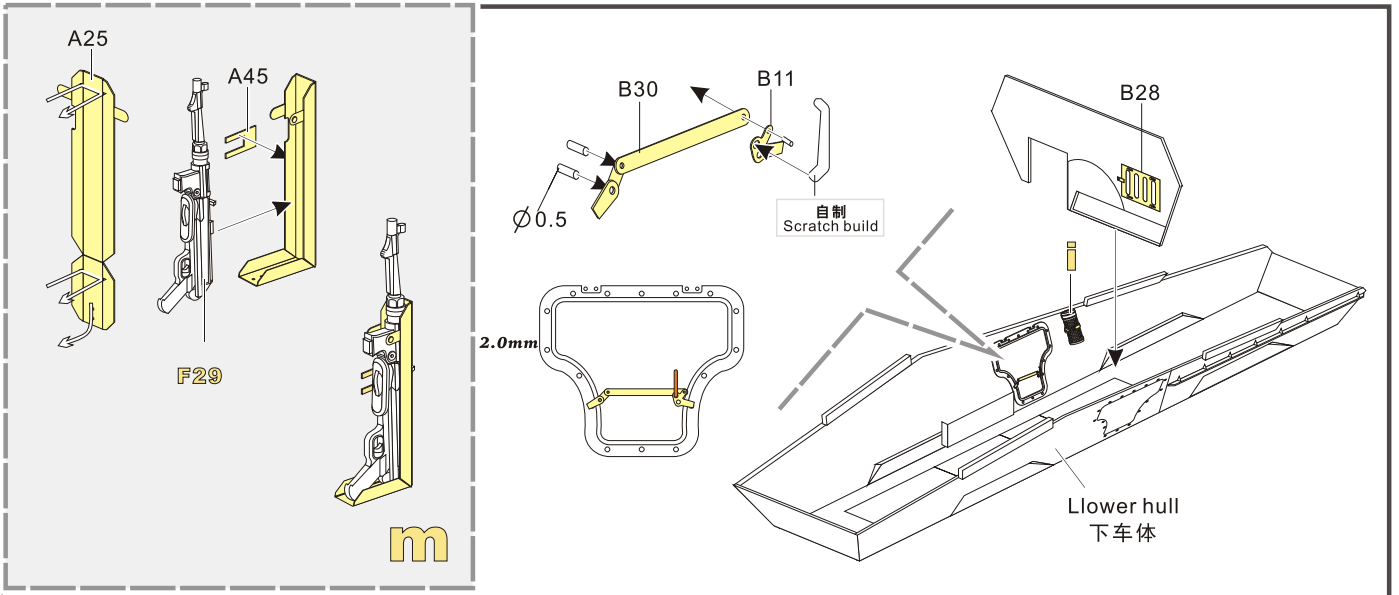

1/35 MILITARY MINIATURE VEHICLE UPGRADE SERIES PE351300