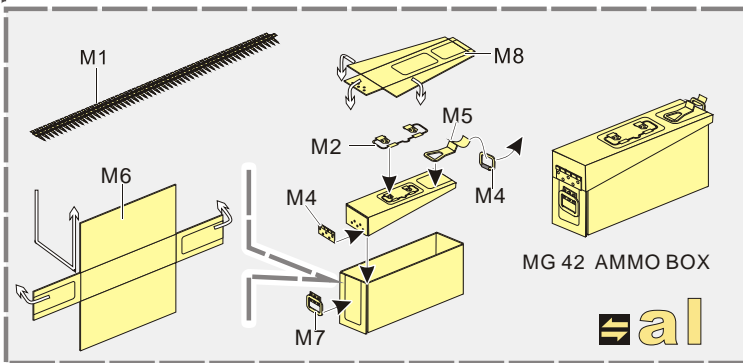

1/35 MILITARY MINIATURE VEHICLE UPGRADE SERIES PE351300

推荐 PE 351301
VOYAGERMODELPE 351301
Recommended

VOYAGERMODEL® 无微不至 极致享受
Recommended item
PE 351301 | WWII German Sd.Kfz 234 storage box early version
PE 351306 | WWII German Sd.Kfz 234/4