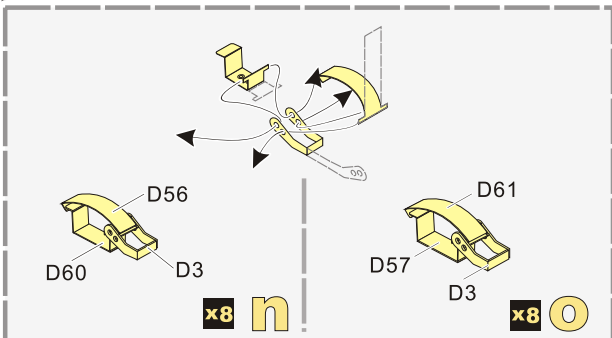

1/35 MILITARY MINIATURE VEHICLE UPGRADE SERIES PE351300