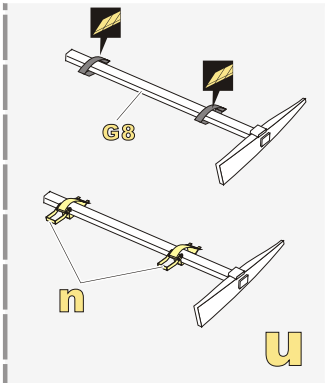

 用尖端在凹槽处冲压
use penpoint to press on the dent

蚀刻片零件内侧面向上
Put the part upside down
 用笔尖在凹槽处刺
Use penpoint to press on the dent

自制
Scratch build

x3

金属件
Metal part

a

B33

b

S24[S23]

b

[Http://www.voyagermodel.com/productdetails.asp?itemid=PE351300](http://www.voyagermodel.com/productdetails.asp?itemid=PE351300)

**VOYAGER
MODEL**

更多PE351300样品照片参考请扫一扫
MORE PICTUER OF PE 351300
REFERENCE SCAN HERE

a **b**

1/35 MILITARY MINIATURE VEHICLE UPGRADE SERIES PE351300

Use these parts as you like
根据喜好选择使用工具组

1/35 MILITARY MINIATURE VEHICLE UPGRADE SERIES PE351300

1/35 MILITARY MINIATURE VEHICLE UPGRADE SERIES PE351300