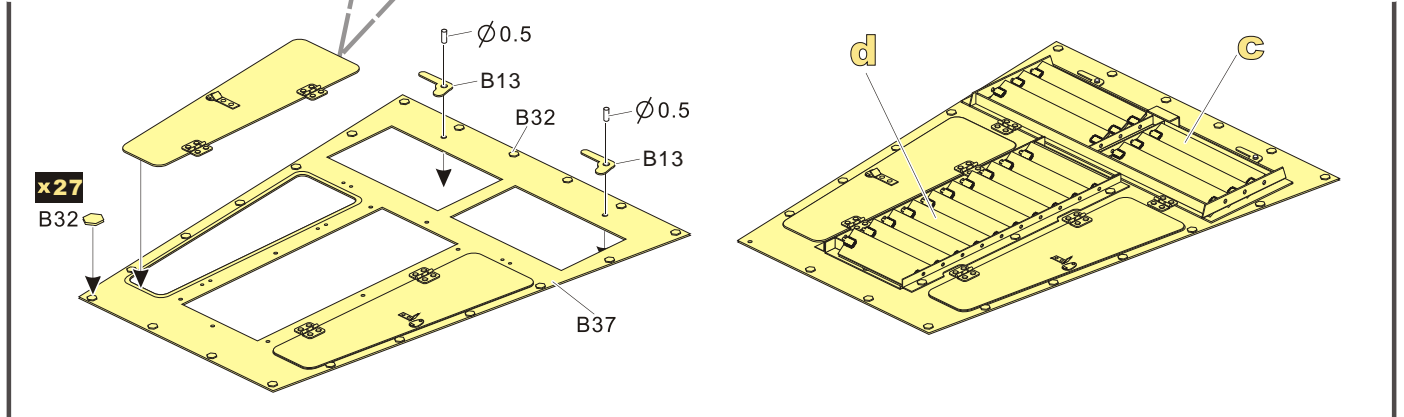

1/35 MILITARY MINIATURE VEHICLE UPGRADE SERIES PE351300

Use these parts as you like
根据喜好选择使用工具组