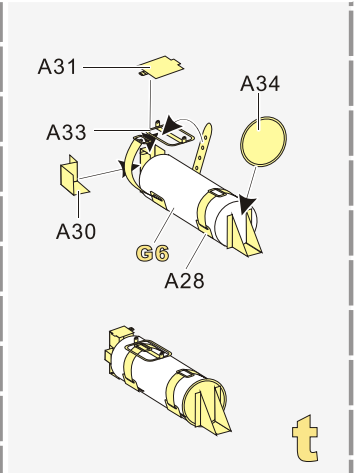

 用尖端在凹槽处冲压
use penpoint to press on the dent

蚀刻片零件内侧面向上
Put the part upside down
 用笔尖在凹槽处刺
Use penpoint to press on the dent

自制
Scratch build

x3

金属件
Metal part

a

B33

b

S24[S23]

b

[Http://www.voyagermodel.com/productdetails.asp?itemid=PE351300](http://www.voyagermodel.com/productdetails.asp?itemid=PE351300)

**VOYAGER
MODEL**

更多PE351300样品照片参考请扫一扫
MORE PICTUER OF PE 351300
REFERENCE SCAN HERE

a **b**

1/35 MILITARY MINIATURE VEHICLE UPGRADE SERIES PE351300

Use these parts as you like
根据喜好选择使用工具组

1/35 MILITARY MINIATURE VEHICLE UPGRADE SERIES PE351300

1/35 MILITARY MINIATURE VEHICLE UPGRADE SERIES PE351300