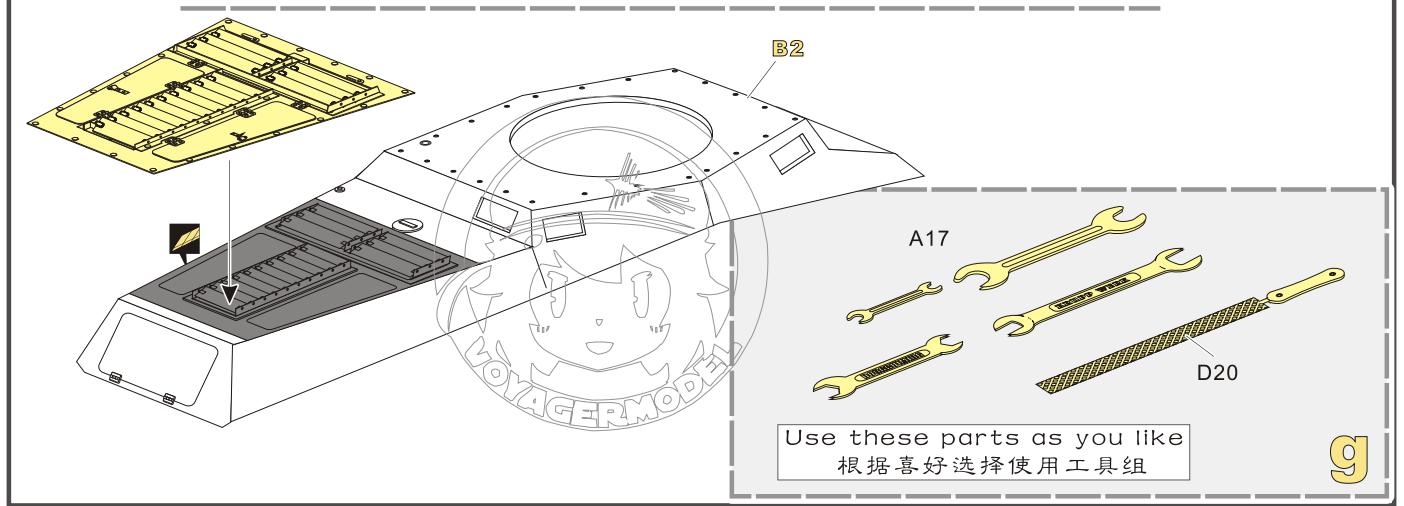

1/35 MILITARY MINIATURE VEHICLE UPGRADE SERIES PE351300

Use these parts as you like
根据喜好选择使用工具组