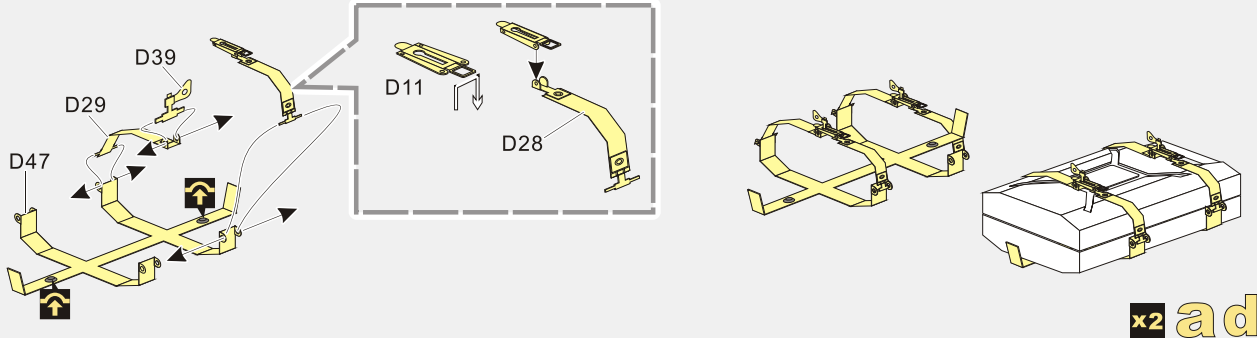

1/35 MILITARY MINIATURE VEHICLE UPGRADE SERIES PE351300