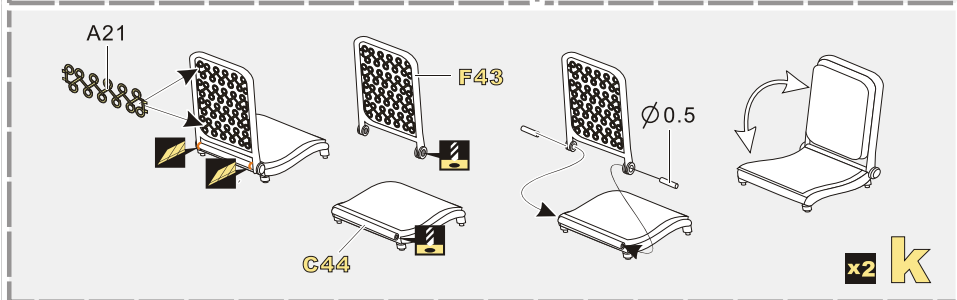

1/35 MILITARY MINIATURE VEHICLE UPGRADE SERIES PE351300