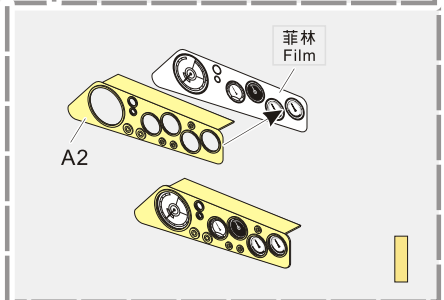

1/35 MILITARY MINIATURE VEHICLE UPGRADE SERIES PE351300