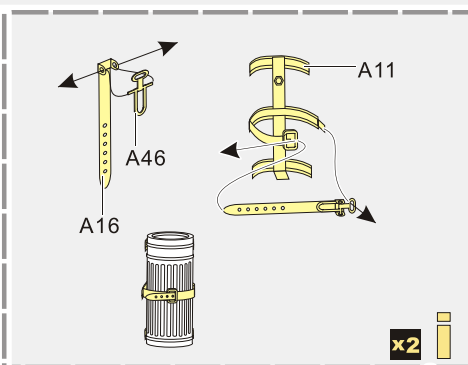

1/35 MILITARY MINIATURE VEHICLE UPGRADE SERIES PE351300