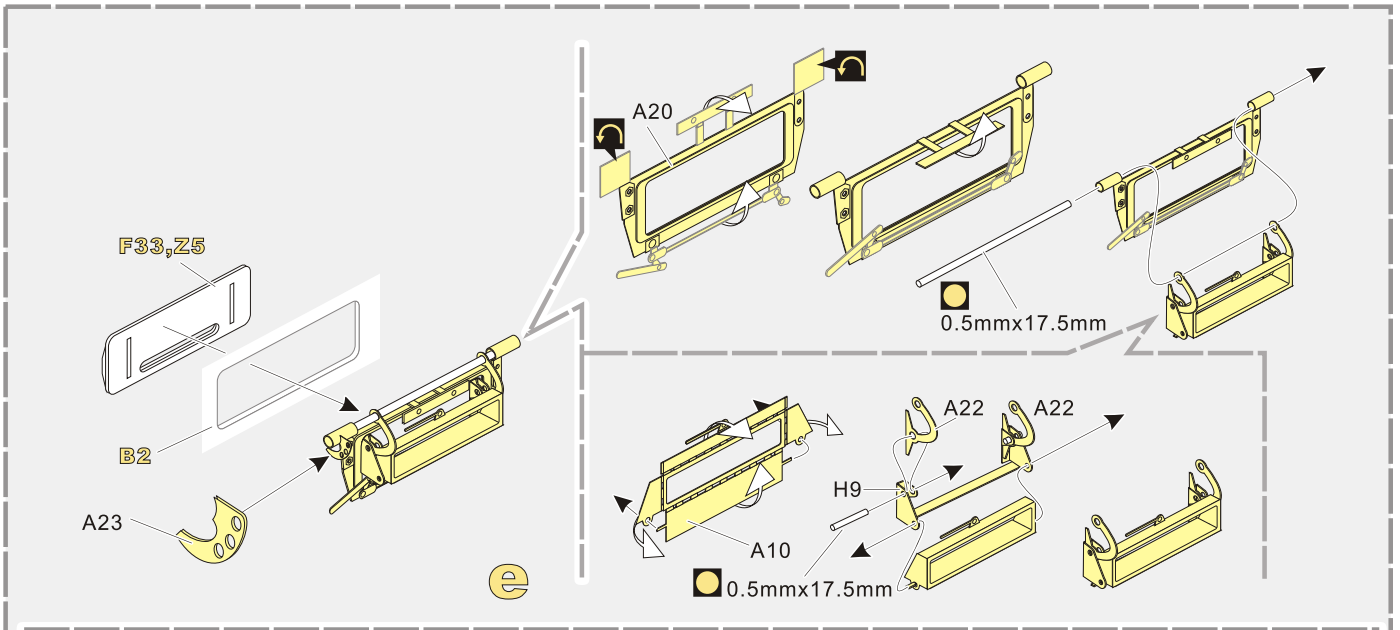

1/35 MILITARY MINIATURE VEHICLE UPGRADE SERIES PE351300