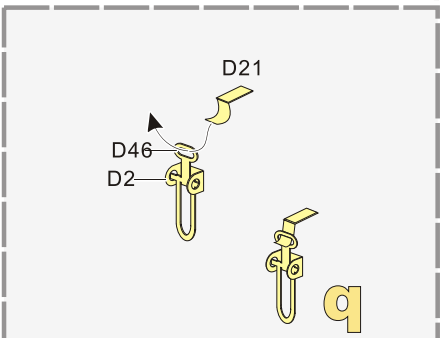

 用尖端在凹槽处冲压
use penpoint to press on the dent

蚀刻片零件内侧面向上
Put the part upside down
 用笔尖在凹槽处刺
Use penpoint to press on the dent

自制
Scratch build

x3

金属件
Metal part

a

B33

b

a **b**

1/35 MILITARY MINIATURE VEHICLE UPGRADE SERIES PE351300

Use these parts as you like
根据喜好选择使用工具组

1/35 MILITARY MINIATURE VEHICLE UPGRADE SERIES PE351300

1/35 MILITARY MINIATURE VEHICLE UPGRADE SERIES PE351300