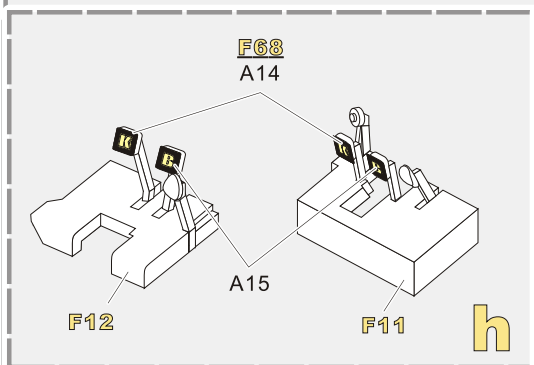

1/35 MILITARY MINIATURE VEHICLE UPGRADE SERIES PE351300