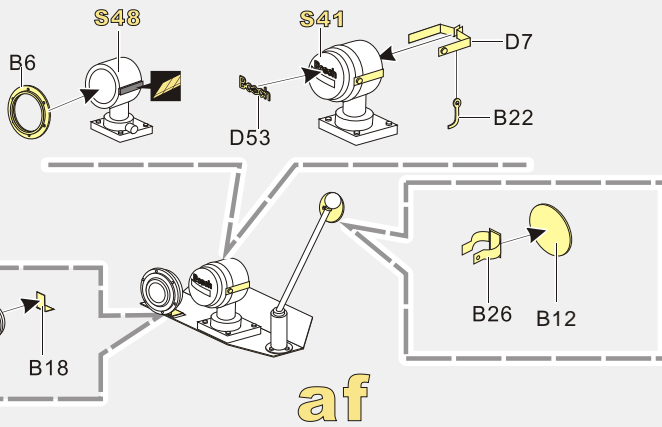

1/35 MILITARY MINIATURE VEHICLE UPGRADE SERIES PE351300