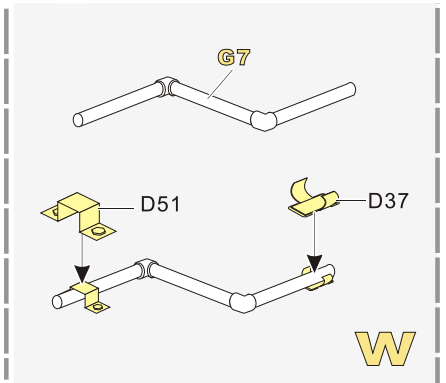

1/35 MILITARY MINIATURE VEHICLE UPGRADE SERIES PE351300