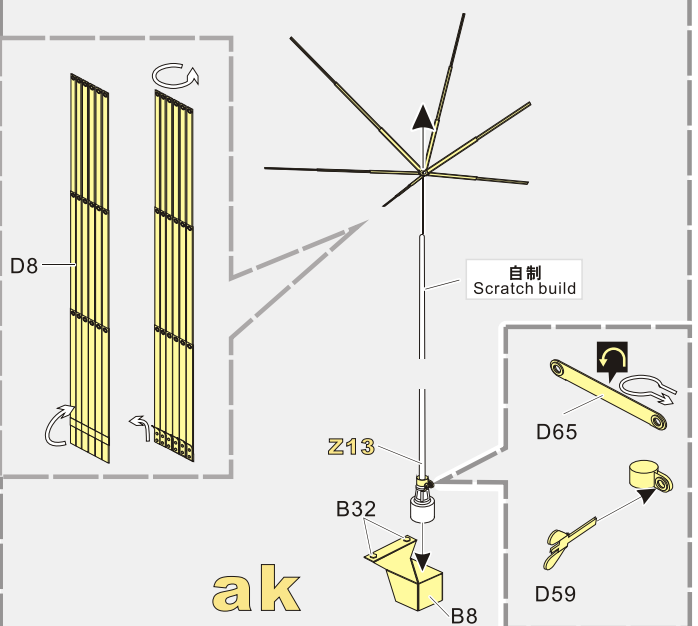

1/35 MILITARY MINIATURE VEHICLE UPGRADE SERIES PE351300