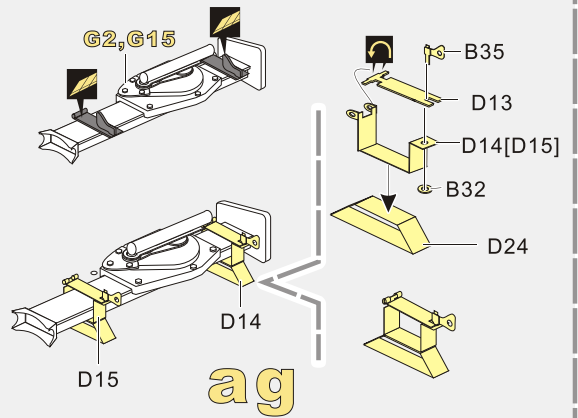

1/35 MILITARY MINIATURE VEHICLE UPGRADE SERIES PE351300