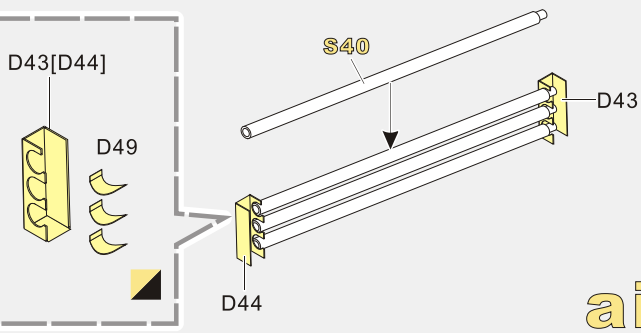

1/35 MILITARY MINIATURE VEHICLE UPGRADE SERIES PE351300