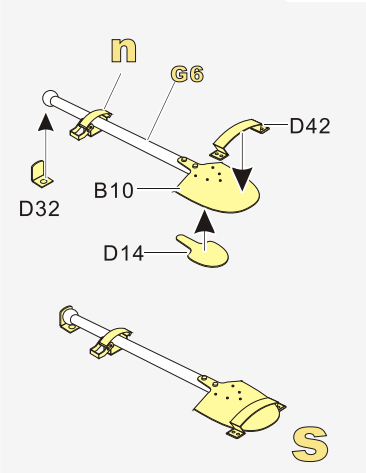

 用尖端在凹槽处冲压
use penpoint to press on the dent

蚀刻片零件内侧面向上
Put the part upside down
 用笔尖在凹槽处刺
Use penpoint to press on the dent

自制
Scratch build

x3

金属件
Metal part

a

B33

b

S24[S23]

b

[Http://www.voyagermodel.com/productdetails.asp?itemid=PE351300](http://www.voyagermodel.com/productdetails.asp?itemid=PE351300)

**VOYAGER
MODEL**

更多PE351300样品照片参考请扫一扫
MORE PICTUER OF PE 351300
REFERENCE SCAN HERE

a **b**

1/35 MILITARY MINIATURE VEHICLE UPGRADE SERIES PE351300

Use these parts as you like
根据喜好选择使用工具组

1/35 MILITARY MINIATURE VEHICLE UPGRADE SERIES PE351300

1/35 MILITARY MINIATURE VEHICLE UPGRADE SERIES PE351300