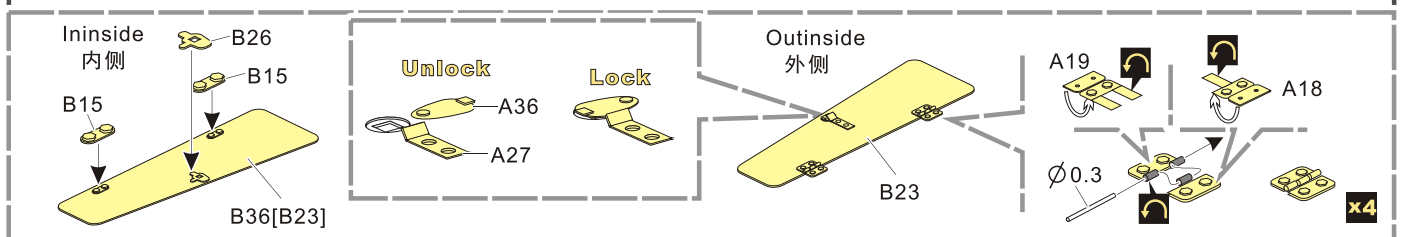

1/35 MILITARY MINIATURE VEHICLE UPGRADE SERIES PE351300

Use these parts as you like
根据喜好选择使用工具组