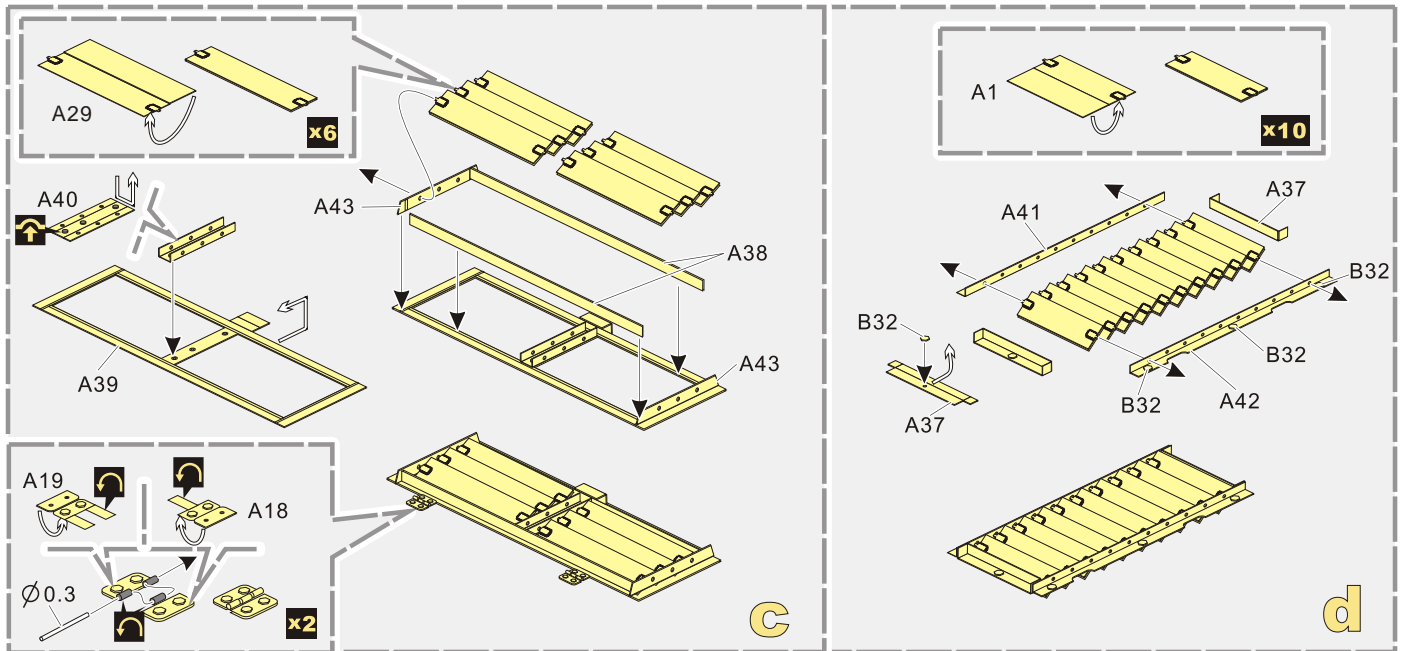

1/35 MILITARY MINIATURE VEHICLE UPGRADE SERIES PE351300

Use these parts as you like
根据喜好选择使用工具组