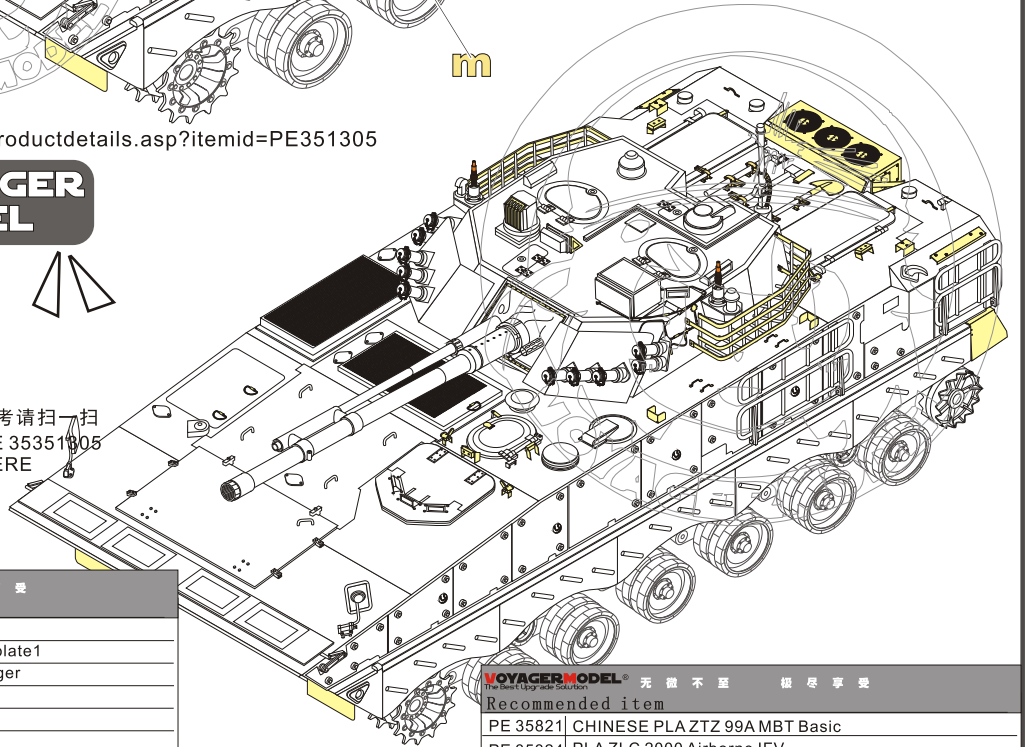

VOYAGERMODEL® 无微不至 极致享受

Recommended item

PE 35899	CHINESE PLA ZTZ 99A MBT Basic
PEA 181	CHINESE PLAAFV Stenciling template1
PEA 179	CHINESE PLAAFV smoke discharger
PE 35812	PLA Type62 Light Tank Basic
PE 35926	CHINESE PLA ZTZ96B MBT Basic
PE 35606	PLA BJ212 Military Jeep
PE 35723	CHINESE PLA WZ505 IFV
PE 35386	CHINESE PLA ZTZ 96A MBT
PE 35412	CHINESE PLA ZTZ 96 MBT basic w/smoke discharger
PE 35308	CHINESE PLA ZTZ 99 MBT
PE 35309	CHINESE PLA ZTZ 99A MBT
PE 35310	CHINESE PLA ZTZ 99B MBT

VOYAGERMODEL® 无微不至 极致享受

Recommended item

PE 35821	CHINESE PLA ZTZ 99A MBT Basic
PE 35324	PLA ZLC 2000 Airborne IFV
PE 35871	WWII German StuG.III Ausf.C/D Basic
PE 35333	WWII Russian SU-76 Self-Propeller Gun fenders
PE 35527	PLA PTL02 wheeled tank destroyer
PE 35475	Chinese Dong Feng Meng Shi 1.5 ton military light utility vehicle
PE 35429	Chinese BJ2022JC YongShi SUV 0.5T