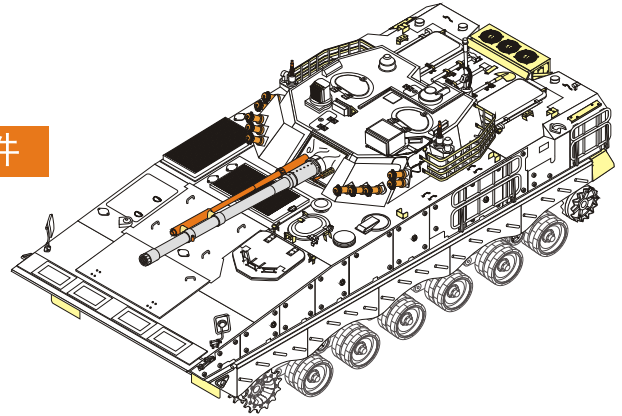

1/35 MILITARY MINIATURE VEHICLE UPGRADE SERIES PE351305

Chinese PLA ZBD-04A IFV Basic

中国人民解放军04A步兵战车基本改造件

[For ZIMI Zm35042]

推荐使用工具 RECOMMENDED TOOLS