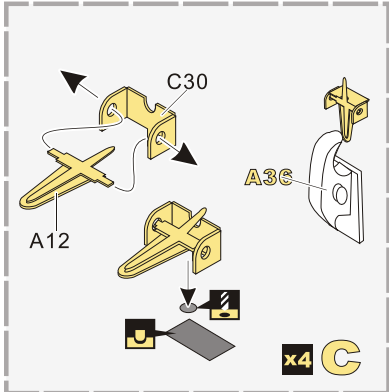

x10

A13

去掉裙板使用  
Use parts A1 when you  
don't fix the side skirts

A1

x9

1/35 MILITARY MINIATURE VEHICLE UPGRADE SERIES PE351305

1/35 MILITARY MINIATURE VEHICLE UPGRADE SERIES PE351305

**d** x2 A9

**e** x4 C16

**f** C50 C34  $\varnothing 0.5$

**g** C12 C70 C24 C23

**h** A8

**i** C15

**j** B5 C45

**k** C14  $\varnothing 0.5$  C33  $\varnothing 0.5$  B16 内側 Inside 外側 Outside C41 B16 C44

**l** B17[B18] C40 C8  $\varnothing 0.3$  C33  $\varnothing 0.5$  C46