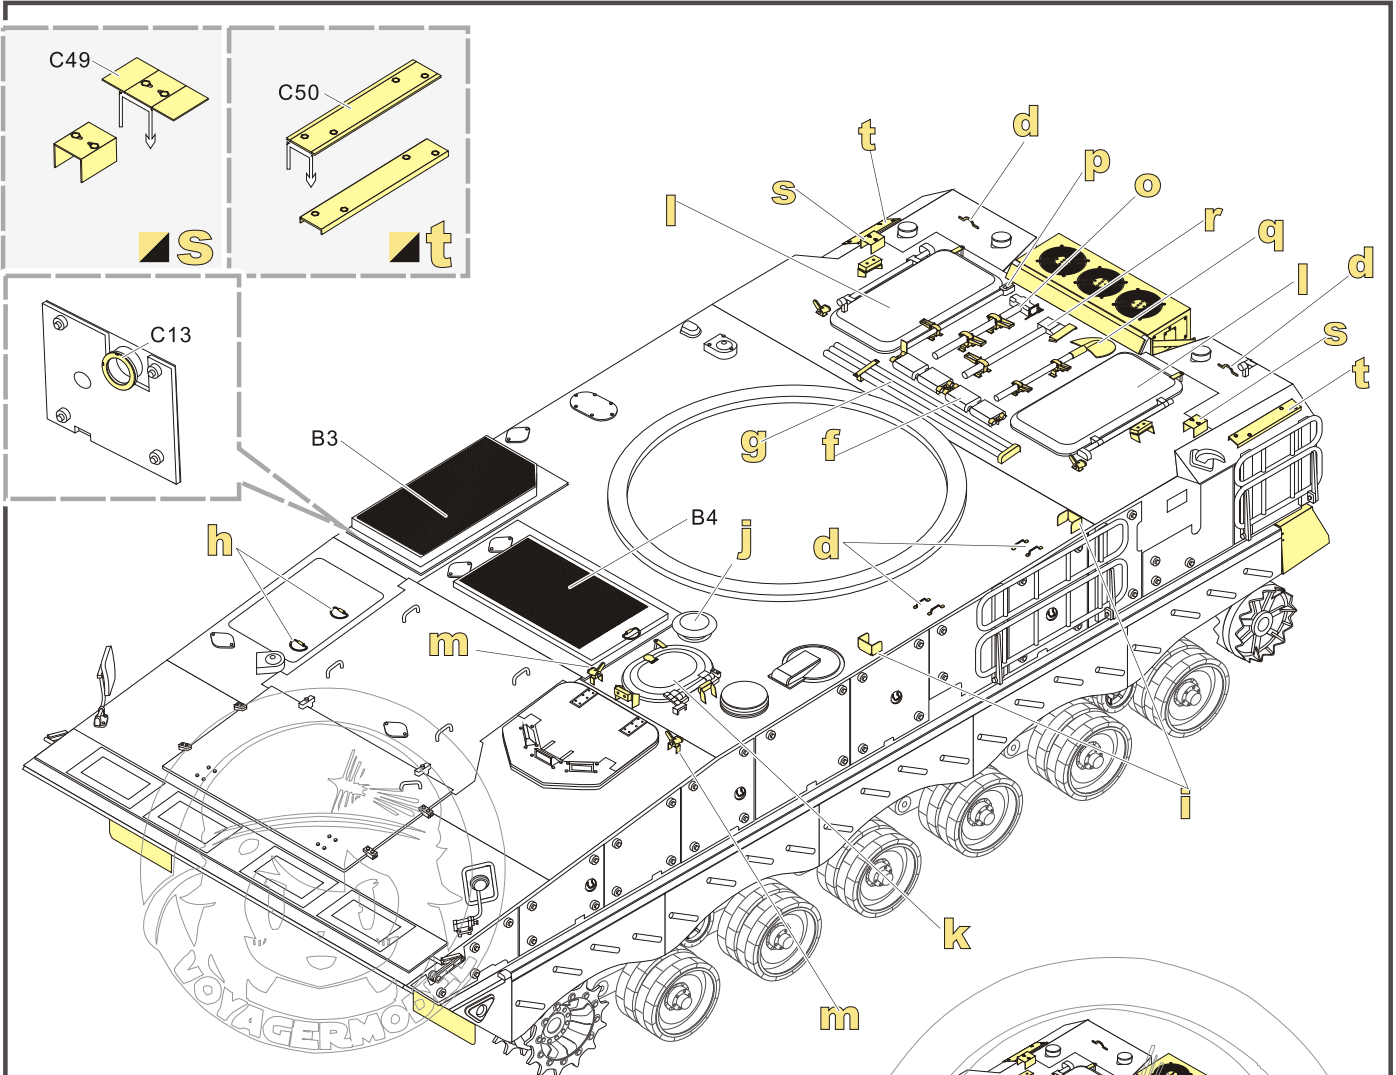

**e** x4 C16

**f** C50 C34  $\varnothing 0.5$

**g** C12 C70 C24 C23

**h** A8

**i** C15

**j** B5 C45

**k** C14  $\varnothing 0.5$  C33  $\varnothing 0.5$  B16 内側 Inside 外側 Outside C41 B16 C44

**l** B17[B18] C40 C8  $\varnothing 0.3$  C33  $\varnothing 0.5$  C46

**m** x2 C40 C25  $\varnothing 0.3$

**n** x6 C10 C11

**o** C2 C31

**p** C42 C3 C31 C45

**q** C36 自制 Scratch build C37

**r** C31 C1 C31

1/35 MILITARY MINIATURE VEHICLE UPGRADE SERIES PE351305

[Http://www.voyagermodel.com/productdetails.asp?itemid=PE351305](http://www.voyagermodel.com/productdetails.asp?itemid=PE351305)