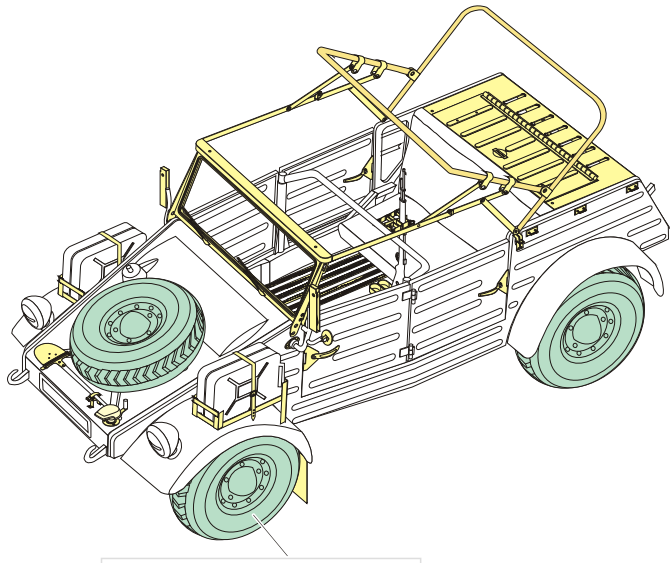

1/35 MILITARY MINIATURE VEHICLE UPGRADE SERIES PE351314

推荐 PR 35084
VOYAGERMODEL PR 35084
Recommended