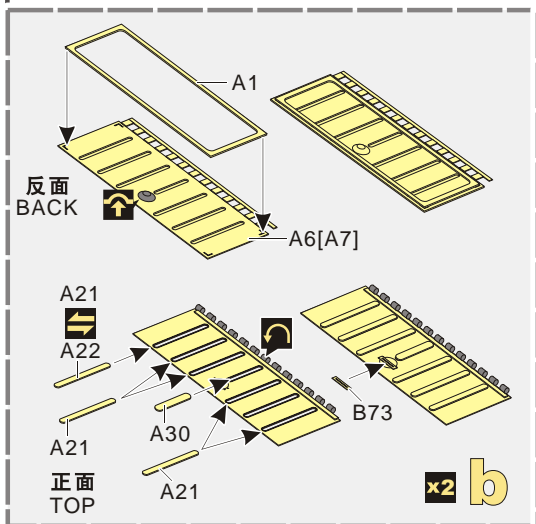

1/35 MILITARY MINIATURE VEHICLE UPGRADE SERIES PE351314