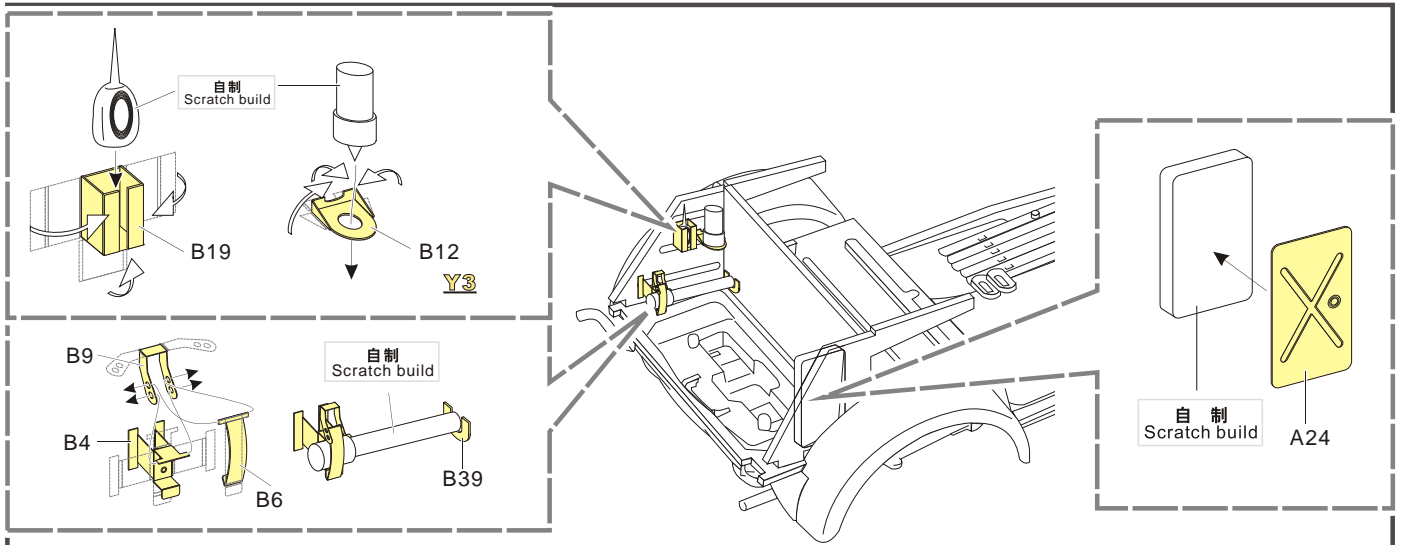

1/35 MILITARY MINIATURE VEHICLE UPGRADE SERIES PE351314