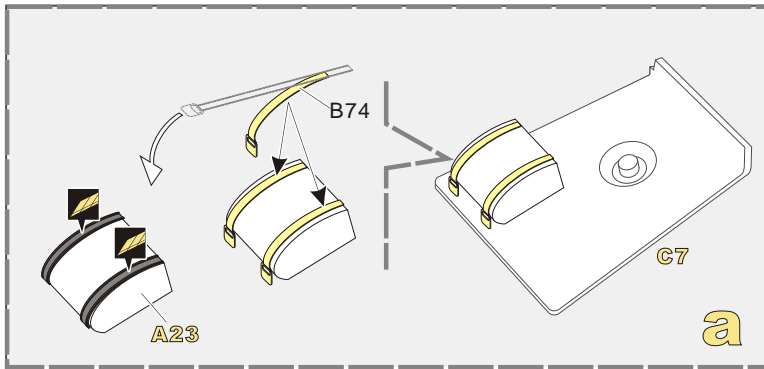

1/35 MILITARY MINIATURE VEHICLE UPGRADE SERIES PE351314

WWII German Kubelwagen Type 82 Africa Troop Version Upgrade Set

二战德军大众82型吉普车沙漠型改造件

[For MENG VS-015]

推荐使用工具 RECOMMENDED TOOLS

[Http://www.voyagermodel.com/productdetails.asp?itemid=PE351314](http://www.voyagermodel.com/productdetails.asp?itemid=PE351314)