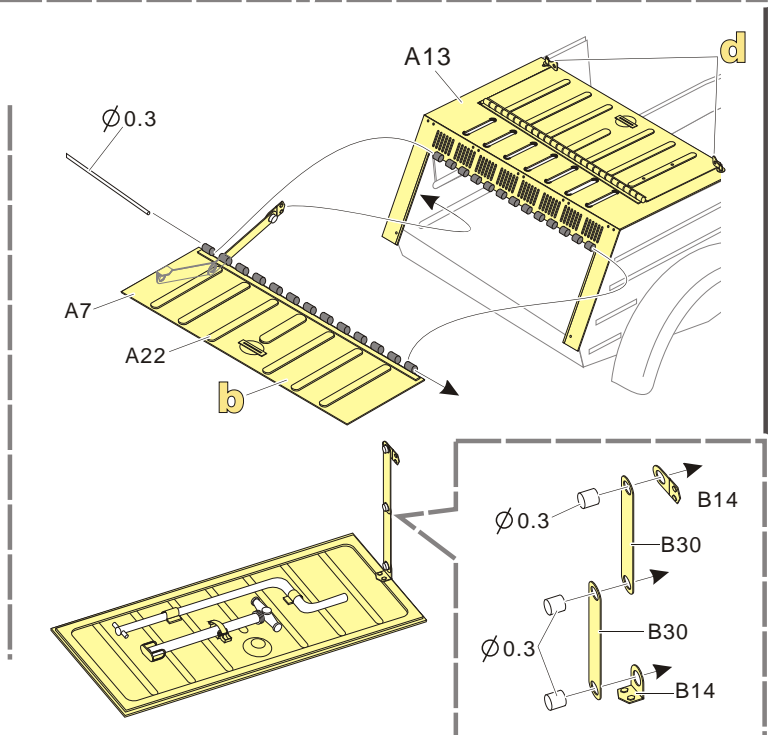

1/35 MILITARY MINIATURE VEHICLE UPGRADE SERIES PE351314