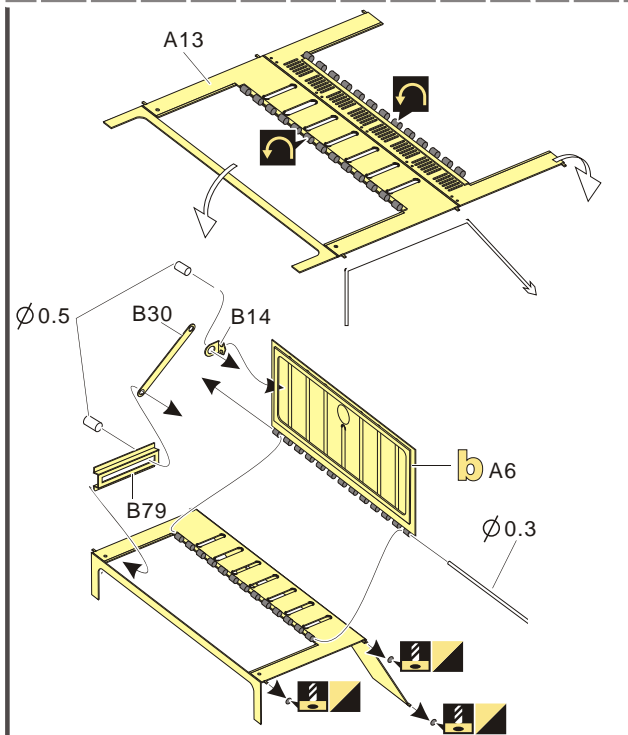

1/35 MILITARY MINIATURE VEHICLE UPGRADE SERIES PE351314