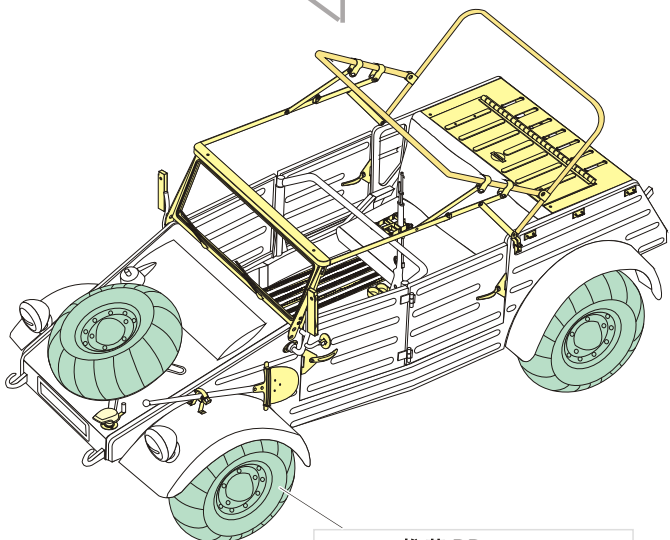

推荐 PR 35085
VOYAGERMODEL PR 35085
Recommended