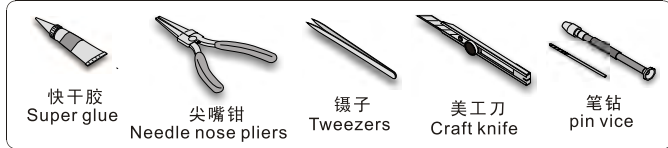

1/35 MILITARY MINIATURE VEHICLE UPGRADE SERIES PE351314

WWII German Kubelwagen Type 82 Africa Troop Version Upgrade Set

二战德军大众82型吉普车沙漠型改造件

[For MENG VS-015]

推荐使用工具 RECOMMENDED TOOLS

[Http://www.voyagermodel.com/productdetails.asp?itemid=PE351314](http://www.voyagermodel.com/productdetails.asp?itemid=PE351314)