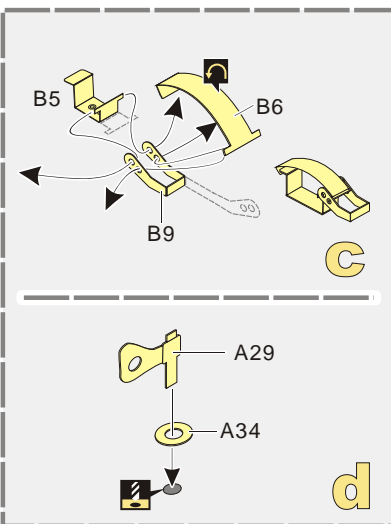

1/35 MILITARY MINIATURE VEHICLE UPGRADE SERIES PE351314

WWII German Kubelwagen Type 82 Africa Troop Version Upgrade Set

二战德军大众82型吉普车沙漠型改造件

[For MENG VS-015]

推荐使用工具 RECOMMENDED TOOLS

[Http://www.voyagermodel.com/productdetails.asp?itemid=PE351314](http://www.voyagermodel.com/productdetails.asp?itemid=PE351314)

**VOYAGER
MODEL**

更多PE351314样品照片参考请扫一扫
MORE PICTUER OF PE 351314
REFERENCE SCAN HERE

1/35 MILITARY MINIATURE VEHICLE UPGRADE SERIES PE351314

1/35 MILITARY MINIATURE VEHICLE UPGRADE SERIES PE351314

1/35 MILITARY MINIATURE VEHICLE UPGRADE SERIES PE351314