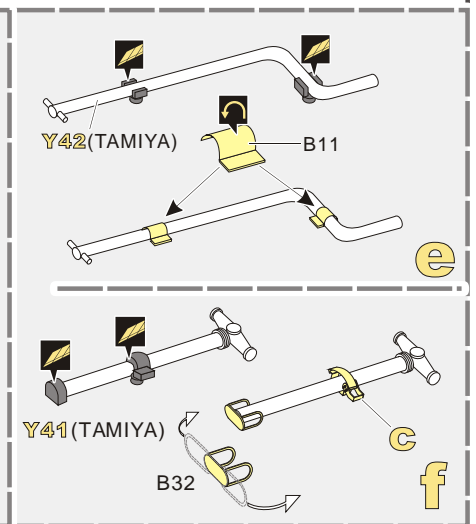

1/35 MILITARY MINIATURE VEHICLE UPGRADE SERIES PE351314

WWII German Kubelwagen Type 82 Africa Troop Version Upgrade Set

二战德军大众82型吉普车沙漠型改造件

[For MENG VS-015]

推荐使用工具 RECOMMENDED TOOLS

[Http://www.voyagermodel.com/productdetails.asp?itemid=PE351314](http://www.voyagermodel.com/productdetails.asp?itemid=PE351314)

**VOYAGER
MODEL**

更多PE351314样品照片参考请扫一扫
MORE PICTUER OF PE 351314
REFERENCE SCAN HERE

1/35 MILITARY MINIATURE VEHICLE UPGRADE SERIES PE351314

1/35 MILITARY MINIATURE VEHICLE UPGRADE SERIES PE351314

1/35 MILITARY MINIATURE VEHICLE UPGRADE SERIES PE351314