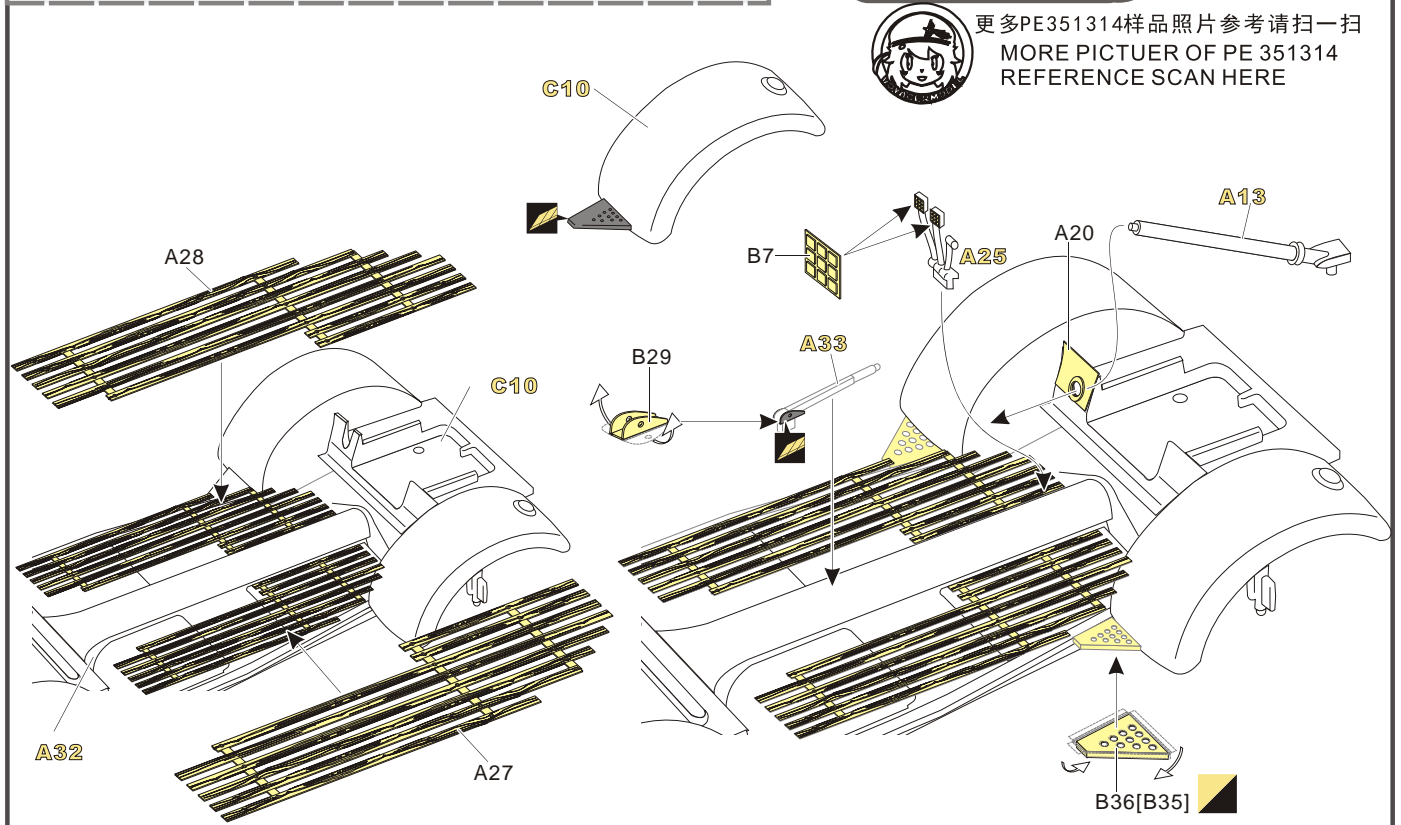

**VOYAGER
MODEL**

更多PE351314样品照片参考请扫一扫
MORE PICTUER OF PE 351314
REFERENCE SCAN HERE