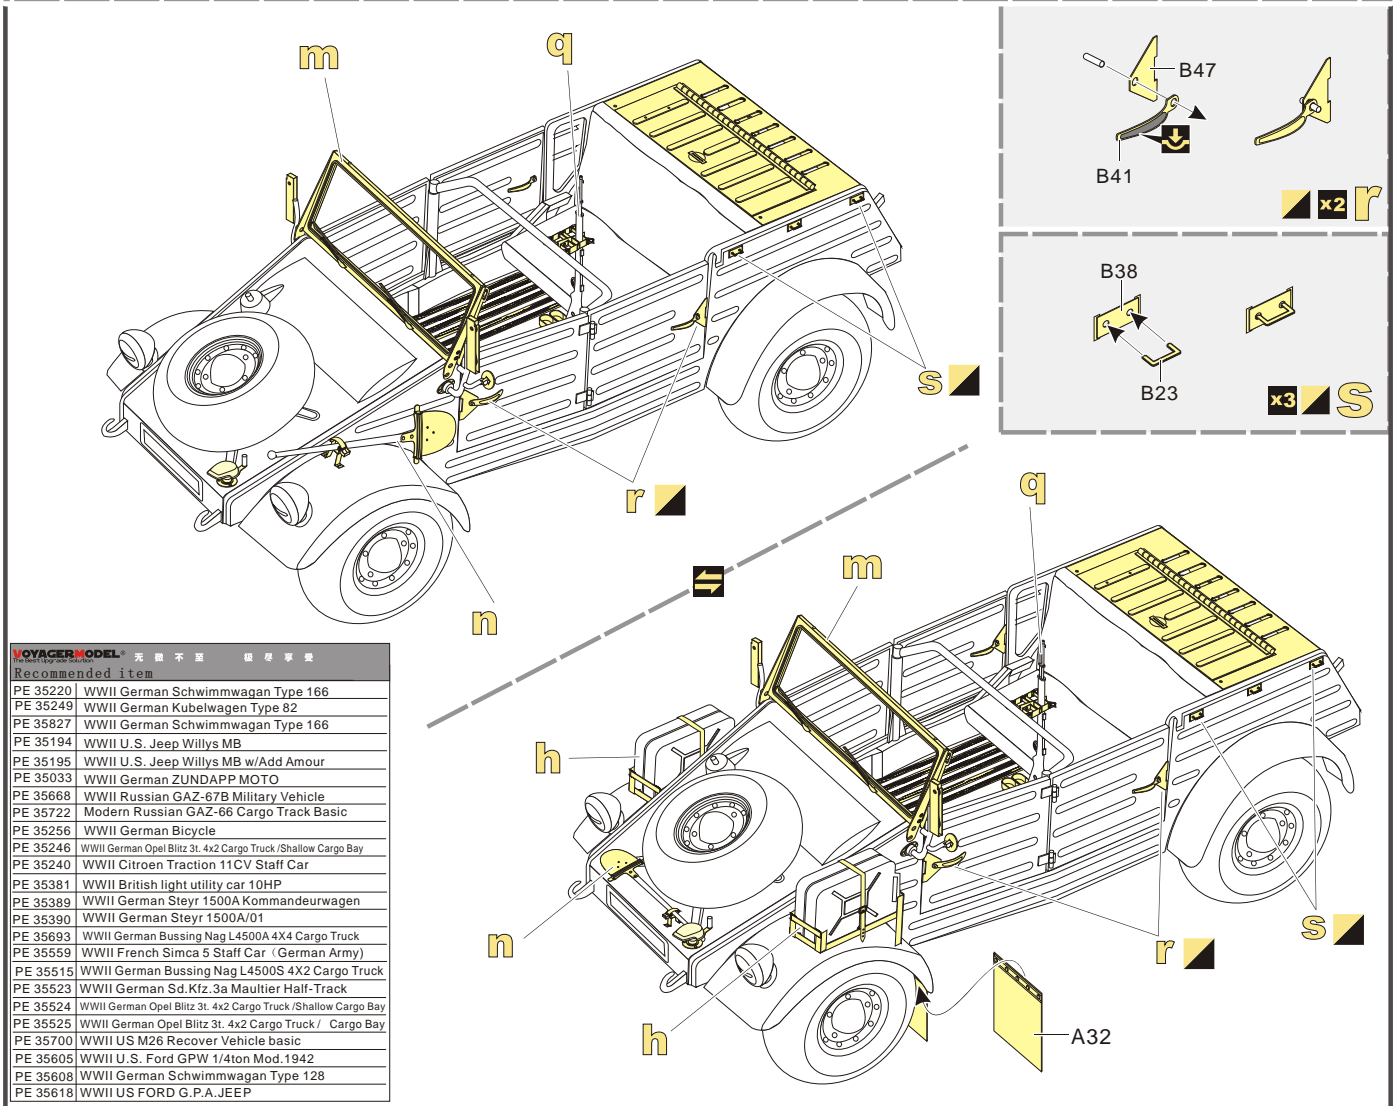

1/35 MILITARY MINIATURE VEHICLE UPGRADE SERIES PE351314

VOYAGERMODEL 沃雅不遜 模型軍模	
Recommended item	
PE 35220	WWII German Schwimmwagen Type 166
PE 35249	WWII German Kubelwagen Type 82
PE 35827	WWII German Schwimmwagen Type 166
PE 35194	WWII U. S. Jeep Willys MB
PE 35195	WWII U. S. Jeep Willys MB w/Add Amour
PE 35033	WWII German ZUNDAPP MOTO
PE 35668	WWII Russian GAZ-67B Military Vehicle
PE 35722	Modern Russian GAZ-66 Cargo Truck Basic
PE 35256	WWII German Bicycle
PE 35246	WWII German Opel Blitz 3t. 4x2 Cargo Truck /Shallow Cargo Bay
PE 35240	WWII Citroen Traction 11CV Staff Car
PE 35381	WWII British light utility car 10HP
PE 35389	WWII German Steyr 1500A Kommandeurwagen
PE 35390	WWII German Steyr 1500A/01
PE 35693	WWII German Bussing Nag L4500A 4X4 Cargo Truck
PE 35659	WWII French Simca 5 Staff Car (German Army)
PE 35515	WWII German Bussing Nag L4500S 4X2 Cargo Truck
PE 35523	WWII German Sd.Kfz. 3a Maultier Half-Track
PE 35524	WWII German Opel Blitz 3t. 4x2 Cargo Truck /Shallow Cargo Bay
PE 35525	WWII German Opel Blitz 3t. 4x2 Cargo Truck / Cargo Bay
PE 35700	WWII US M26 Recover Vehicle basic
PE 35605	WWII U.S. Ford GPW 1/4ton Mod.1942
PE 35608	WWII German Schwimmwagen Type 128
PE 35618	WWII US FORD G.P.A. JEEP