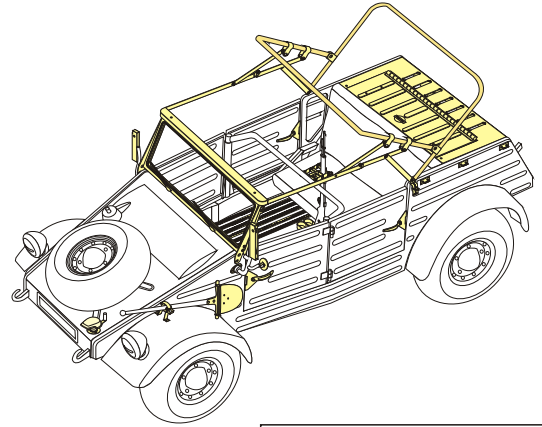

1/35 MILITARY MINIATURE VEHICLE UPGRADE SERIES PE351314

WWII German Kubelwagen Type 82 Africa Troop Version Upgrade Set

二战德军大众82型吉普车沙漠型改造件

[For MENG VS-015]

推荐使用工具 RECOMMENDED TOOLS

[Http://www.voyagermodel.com/productdetails.asp?itemid=PE351314](http://www.voyagermodel.com/productdetails.asp?itemid=PE351314)