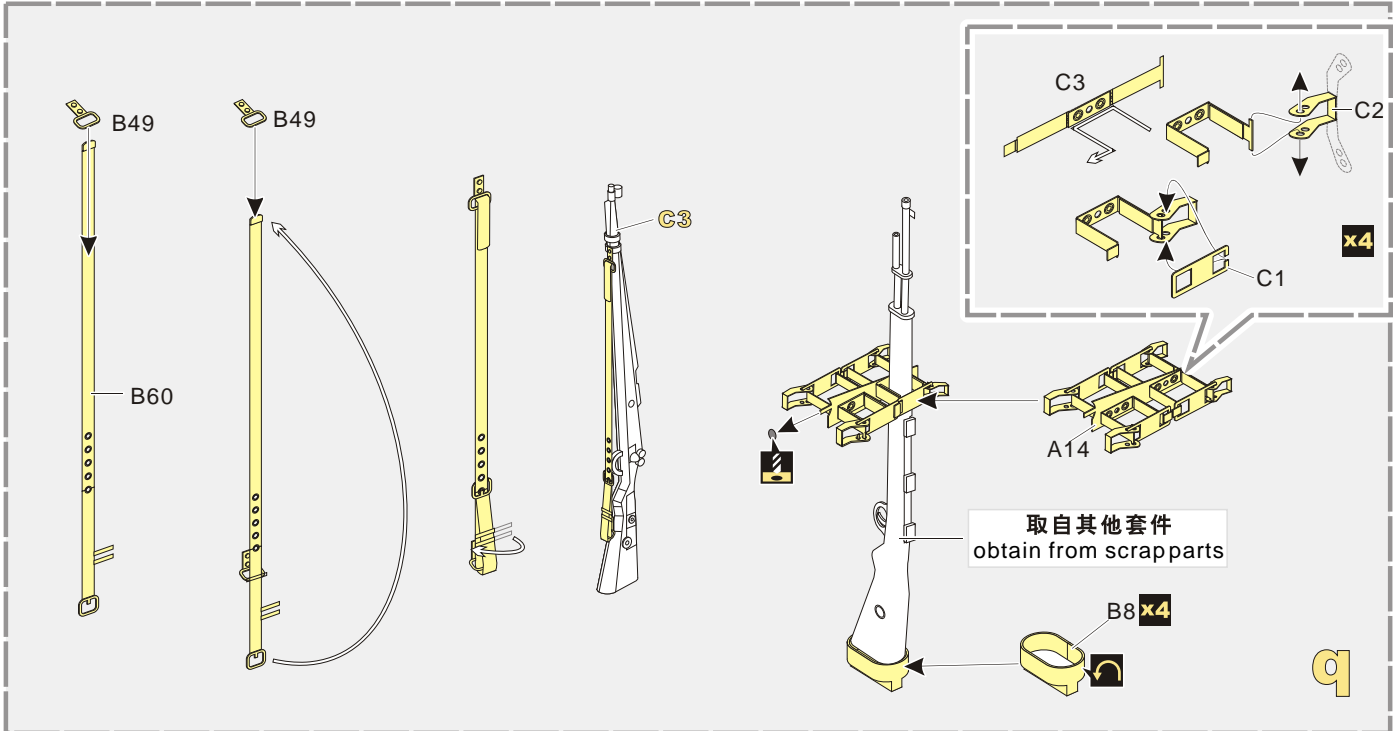

1/35 MILITARY MINIATURE VEHICLE UPGRADE SERIES PE351314

VOYAGERMODEL 沃雅不遜 模型軍模	
Recommended item	
PE 35220	WWII German Schwimmwagen Type 166
PE 35249	WWII German Kubelwagen Type 82
PE 35827	WWII German Schwimmwagen Type 166
PE 35194	WWII U. S. Jeep Willys MB
PE 35195	WWII U. S. Jeep Willys MB w/Add Amour
PE 35033	WWII German ZUNDAPP MOTO
PE 35668	WWII Russian GAZ-67B Military Vehicle
PE 35722	Modern Russian GAZ-66 Cargo Truck Basic
PE 35256	WWII German Bicycle
PE 35246	WWII German Opel Blitz 3t. 4x2 Cargo Truck /Shallow Cargo Bay
PE 35240	WWII Citroen Traction 11CV Staff Car
PE 35381	WWII British light utility car 10HP
PE 35389	WWII German Steyr 1500A Kommandeurwagen
PE 35390	WWII German Steyr 1500A/01
PE 35693	WWII German Bussing Nag L4500A 4X4 Cargo Truck
PE 35659	WWII French Simca 5 Staff Car (German Army)
PE 35515	WWII German Bussing Nag L4500S 4X2 Cargo Truck
PE 35523	WWII German Sd.Kfz. 3a Maultier Half-Track
PE 35524	WWII German Opel Blitz 3t. 4x2 Cargo Truck /Shallow Cargo Bay
PE 35525	WWII German Opel Blitz 3t. 4x2 Cargo Truck / Cargo Bay
PE 35700	WWII US M26 Recover Vehicle basic
PE 35605	WWII U.S. Ford GPW 1/4ton Mod.1942
PE 35608	WWII German Schwimmwagen Type 128
PE 35618	WWII US FORD G.P.A. JEEP