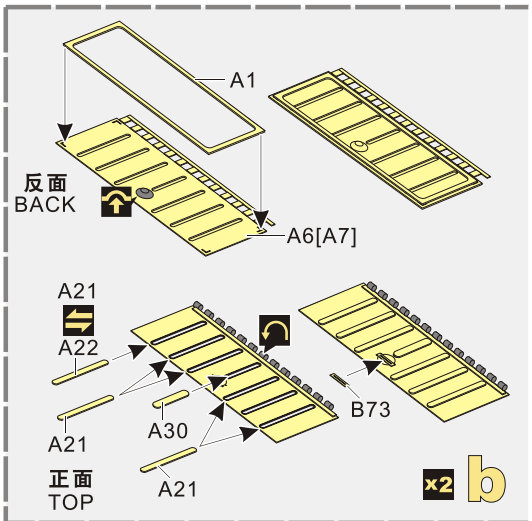

1/35 MILITARY MINIATURE VEHICLE UPGRADE SERIES PE351315

WWII German Kubelwagen Type 82 Africa Troop Version Upgrade Set

二战德军大众82型吉普车沙漠型改件

[For MENG VS-015]

推荐使用工具 RECOMMENDED TOOLS

<http://www.voyagermodel.com/productdetails.asp?itemid=PE351315>

**VOYAGER
MODEL**

更多PE351315样品照片参考请扫一扫
MORE PICTUER OF PE 351315
REFERENCE SCAN HERE

1/35 MILITARY MINIATURE VEHICLE UPGRADE SERIES PE351315

1/35 MILITARY MINIATURE VEHICLE UPGRADE SERIES PE351315

Kit part removed from DRAGON or TAMIYA kit for the right size
套件取自龙和田宫套件修正尺寸