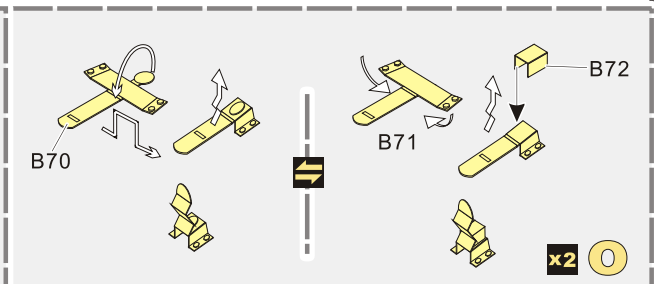

1/35 MILITARY MINIATURE VEHICLE UPGRADE SERIES PE351315