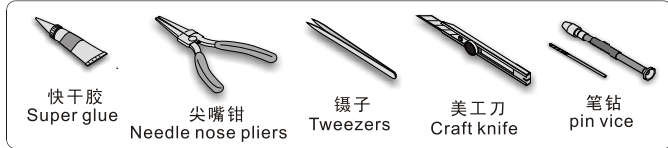

1/35 MILITARY MINIATURE VEHICLE UPGRADE SERIES PE351315

WWII German Kubelwagen Type 82 Africa Troop Version Upgrade Set

二战德军大众82型吉普车沙漠型改件

[For MENG VS-015]

推荐使用工具 RECOMMENDED TOOLS

<http://www.voyagermodel.com/productdetails.asp?itemid=PE351315>