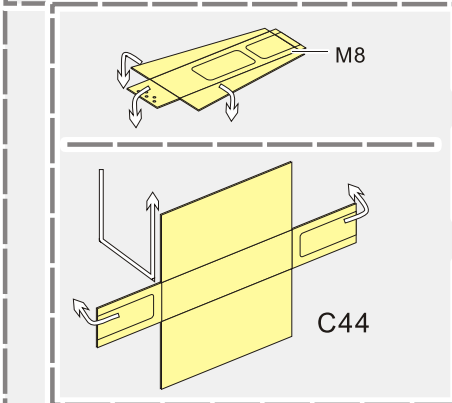

1/35 MILITARY MINIATURE VEHICLE UPGRADE SERIES PE351315