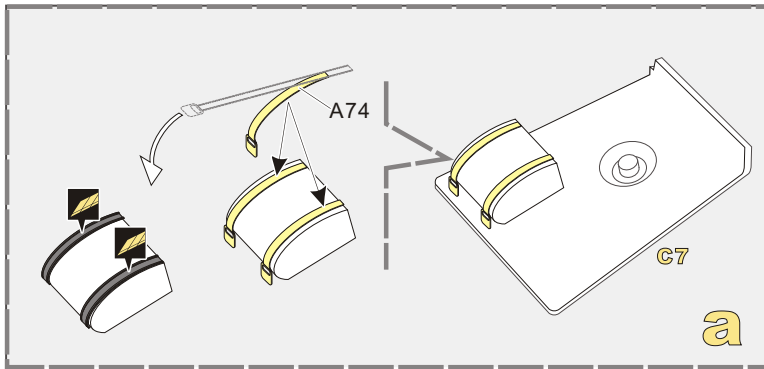

1/35 MILITARY MINIATURE VEHICLE UPGRADE SERIES PE351315

WWII German Kubelwagen Type 82 Africa Troop Version Upgrade Set

二战德军大众82型吉普车沙漠型改件

[For MENG VS-015]

推荐使用工具 RECOMMENDED TOOLS

<http://www.voyagermodel.com/productdetails.asp?itemid=PE351315>

**VOYAGER
MODEL**

更多PE351315样品照片参考请扫一扫
MORE PICTUER OF PE 351315
REFERENCE SCAN HERE

1/35 MILITARY MINIATURE VEHICLE UPGRADE SERIES PE351315

1/35 MILITARY MINIATURE VEHICLE UPGRADE SERIES PE351315

Kit part removed from DRAGON or TAMIYA kit for the right size
套件取自龙和田宫套件修正尺寸