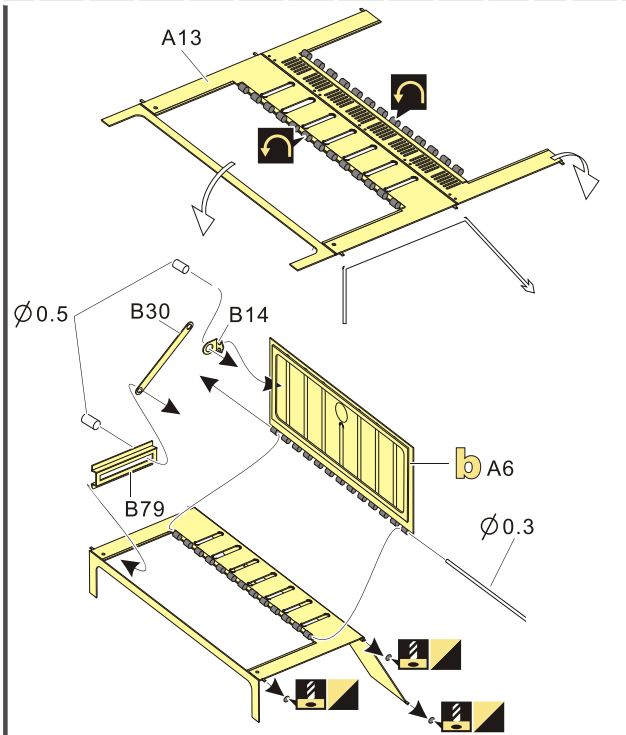

1/35 MILITARY MINIATURE VEHICLE UPGRADE SERIES PE351315

WWII German Kubelwagen Type 82 Africa Troop Version Upgrade Set

二战德军大众82型吉普车沙漠型改件

[For MENG VS-015]

推荐使用工具 RECOMMENDED TOOLS

<http://www.voyagermodel.com/productdetails.asp?itemid=PE351315>

**VOYAGER
MODEL**

更多PE351315样品照片参考请扫一扫
MORE PICTUER OF PE 351315
REFERENCE SCAN HERE

1/35 MILITARY MINIATURE VEHICLE UPGRADE SERIES PE351315

1/35 MILITARY MINIATURE VEHICLE UPGRADE SERIES PE351315

Kit part removed from DRAGON or TAMIYA kit for the right size
套件取自龙和田宫套件修正尺寸