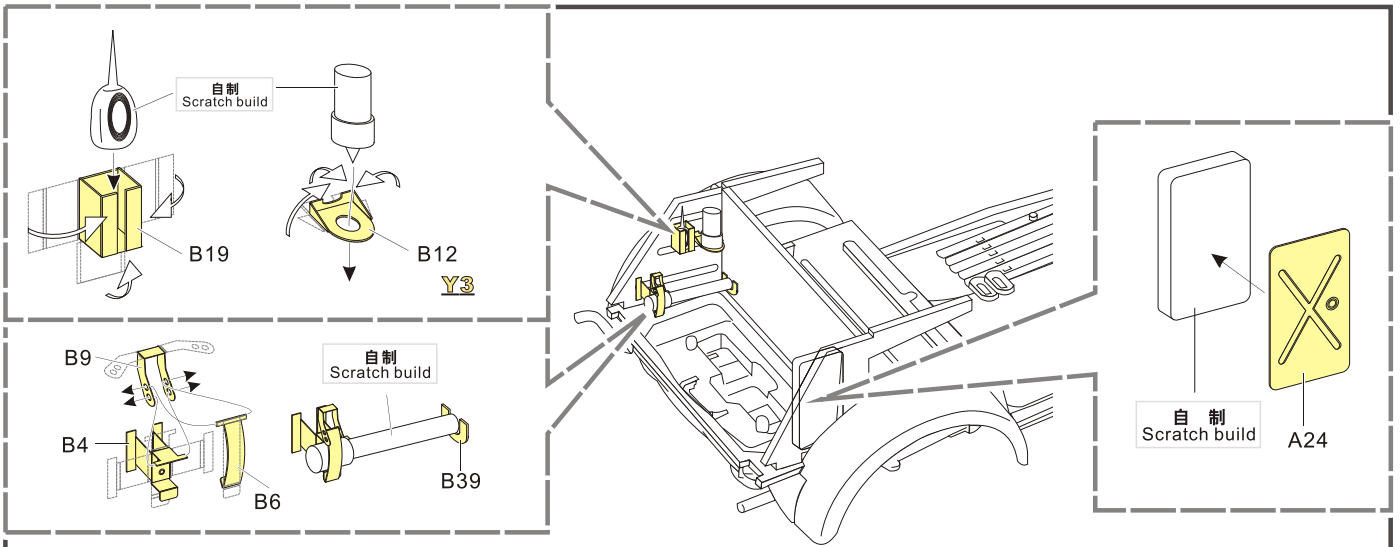

1/35 MILITARY MINIATURE VEHICLE UPGRADE SERIES PE351315

WWII German Kubelwagen Type 82 Africa Troop Version Upgrade Set

二战德军大众82型吉普车沙漠型改件

[For MENG VS-015]

推荐使用工具 RECOMMENDED TOOLS

<http://www.voyagermodel.com/productdetails.asp?itemid=PE351315>

**VOYAGER
MODEL**

更多PE351315样品照片参考请扫一扫
MORE PICTUER OF PE 351315
REFERENCE SCAN HERE

1/35 MILITARY MINIATURE VEHICLE UPGRADE SERIES PE351315

1/35 MILITARY MINIATURE VEHICLE UPGRADE SERIES PE351315

Kit part removed from DRAGON or TAMIYA kit for the right size
套件取自龙和田宫套件修正尺寸