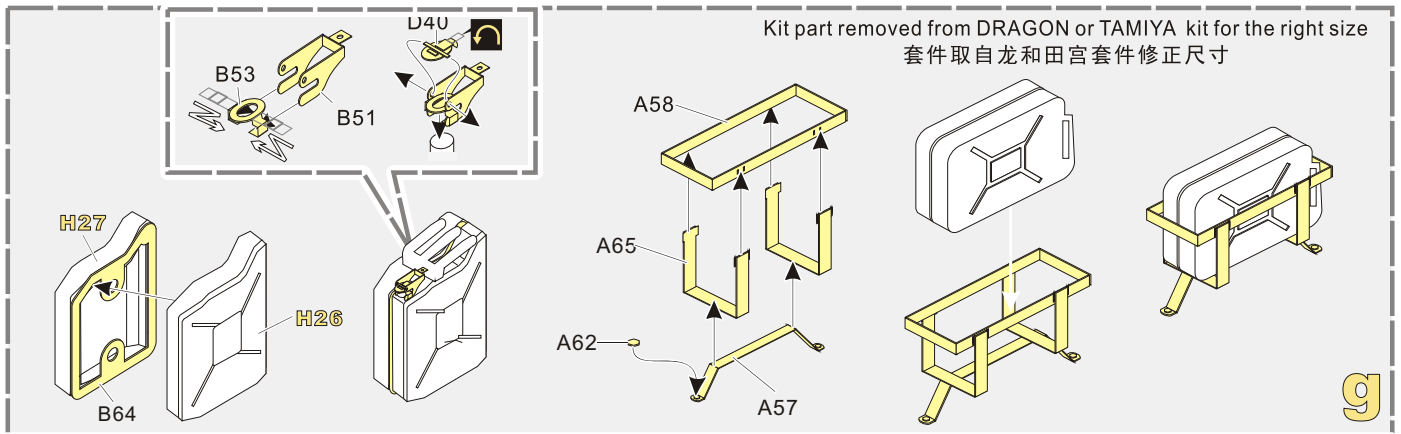

**VOYAGER
MODEL**

更多PE351315样品照片参考请扫一扫
MORE PICTUER OF PE 351315
REFERENCE SCAN HERE

1/35 MILITARY MINIATURE VEHICLE UPGRADE SERIES PE351315

1/35 MILITARY MINIATURE VEHICLE UPGRADE SERIES PE351315

Kit part removed from DRAGON or TAMIYA kit for the right size
套件取自龙和田宫套件修正尺寸