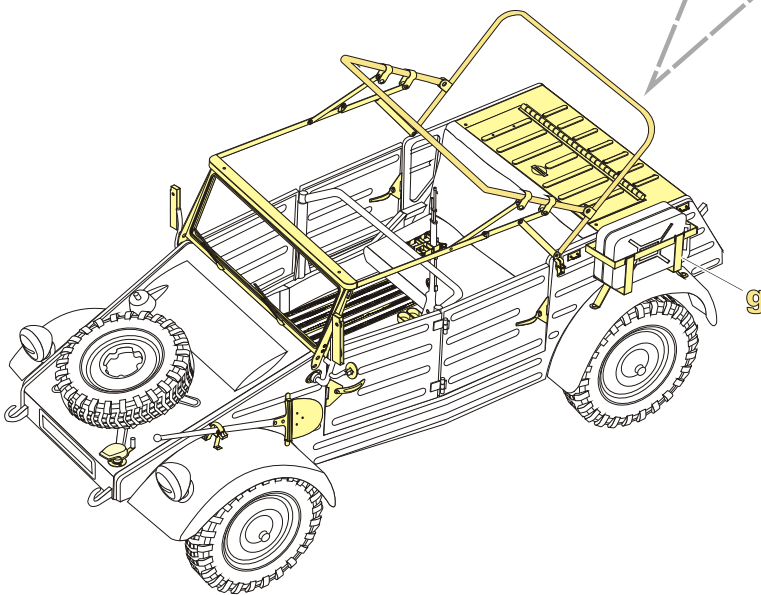

1/35 MILITARY MINIATURE VEHICLE UPGRADE SERIES PE351315

VOYAGERMODEL 沃雅不歪 模型专家	
Recommended item	
PE 35220	WWII German Schwimmwagen Type 166
PE 35249	WWII German Kubelwagen Type 82
PE 35827	WWII German Schwimmwagen Type 166
PE 35194	WWII U.S. Jeep Willys MB
PE 35195	WWII U.S. Jeep Willys MB w/Add Amour
PE 35033	WWII German ZUNDAPP MOTO
PE 35668	WWII Russian GAZ-67B Military Vehicle
PE 35722	Modern Russian GAZ-66 Cargo Truck Basic
PE 35256	WWII German Bicycle
PE 35246	WWII German Opel Blitz 3t. 4x2 Cargo Truck /Shallow Cargo Bay
PE 35240	WWII Citroen Traction 11CV Staff Car
PE 35381	WWII British light utility car 10HP
PE 35389	WWII German Steyr 1500A Kommandeurwagen
PE 35390	WWII German Steyr 1500A/01
PE 35693	WWII German Bussing Nag L4500A 4X4 Cargo Truck
PE 35559	WWII French Simca 5 Staff Car (German Army)
PE 35515	WWII German Bussing Nag L4500S 4X2 Cargo Truck
PE 35523	WWII German Sd. Kfz. 3a Maultier Half-Track
PE 35524	WWII German Opel Blitz 3t. 4x2 Cargo Truck /Shallow Cargo Bay
PE 35525	WWII German Opel Blitz 3t. 4x2 Cargo Truck / Cargo Bay
PE 35700	WWII US M26 Recover Vehicle basic
PE 35605	WWII U.S. Ford GPW 1/4ton Mod.1942
PE 35608	WWII German Schwimmwagen Type 128
PE 35618	WWII US FORD G.P.A. JEEP