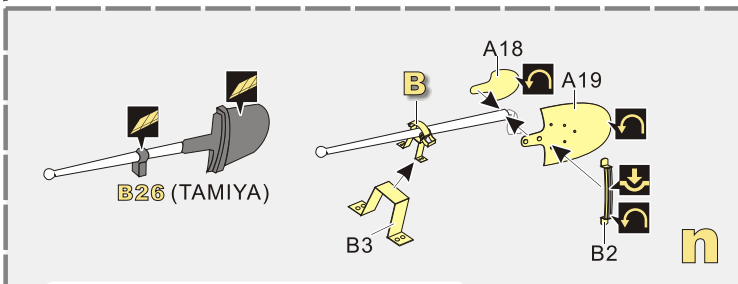

1/35 MILITARY MINIATURE VEHICLE UPGRADE SERIES PE351315