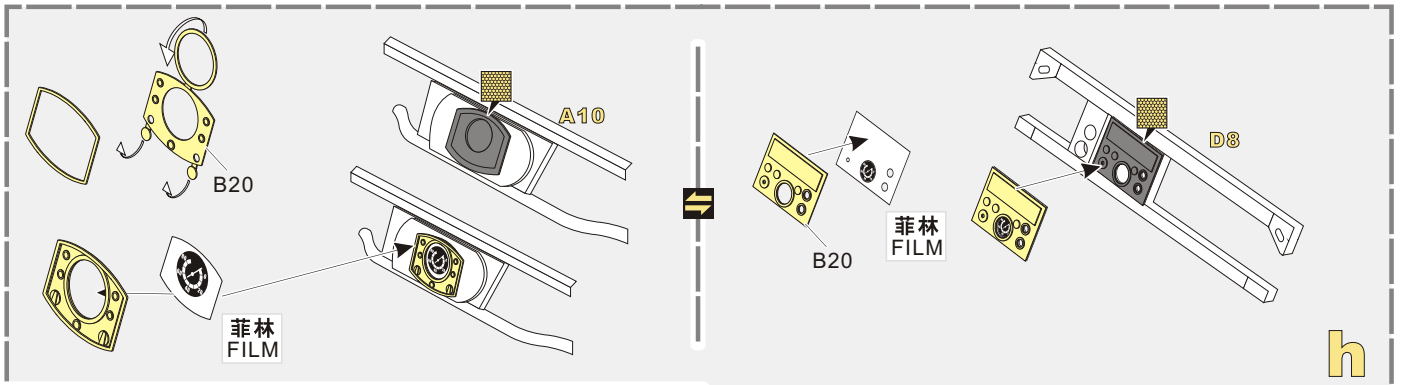

**VOYAGER
MODEL**

更多PE351315样品照片参考请扫一扫
MORE PICTUER OF PE 351315
REFERENCE SCAN HERE

1/35 MILITARY MINIATURE VEHICLE UPGRADE SERIES PE351315

1/35 MILITARY MINIATURE VEHICLE UPGRADE SERIES PE351315

Kit part removed from DRAGON or TAMIYA kit for the right size
套件取自龙和田宫套件修正尺寸