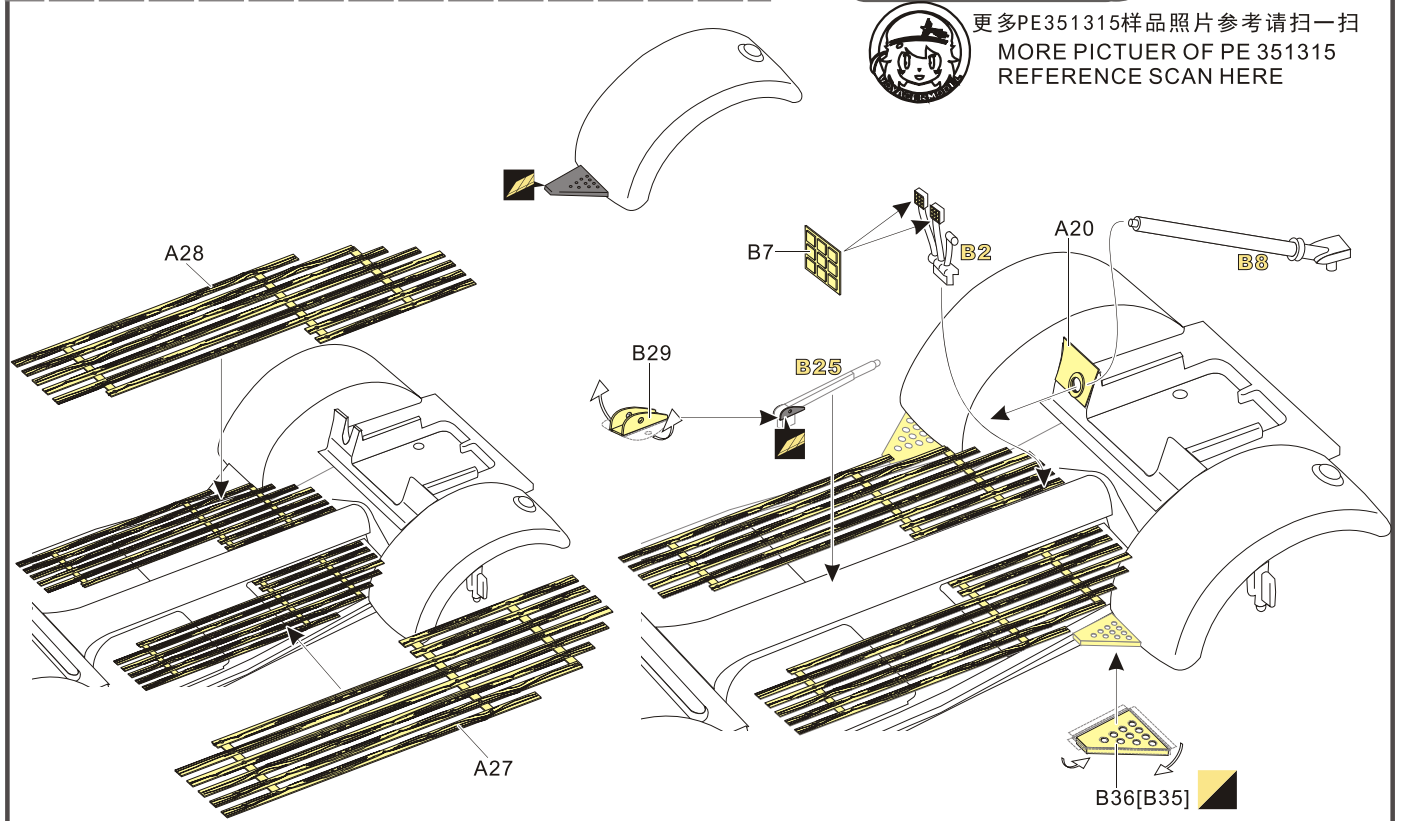

1/35 MILITARY MINIATURE VEHICLE UPGRADE SERIES PE351315

WWII German Kubelwagen Type 82 Africa Troop Version Upgrade Set

二战德军大众82型吉普车沙漠型改件

[For MENG VS-015]

推荐使用工具 RECOMMENDED TOOLS

<http://www.voyagermodel.com/productdetails.asp?itemid=PE351315>

**VOYAGER
MODEL**

更多PE351315样品照片参考请扫一扫
MORE PICTUER OF PE 351315
REFERENCE SCAN HERE

1/35 MILITARY MINIATURE VEHICLE UPGRADE SERIES PE351315

1/35 MILITARY MINIATURE VEHICLE UPGRADE SERIES PE351315

Kit part removed from DRAGON or TAMIYA kit for the right size
套件取自龙和田宫套件修正尺寸