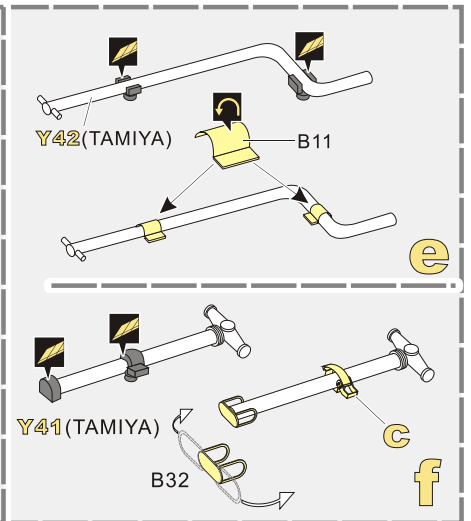

1/35 MILITARY MINIATURE VEHICLE UPGRADE SERIES PE351315

WWII German Kubelwagen Type 82 Africa Troop Version Upgrade Set

二战德军大众82型吉普车沙漠型改件

[For MENG VS-015]

推荐使用工具 RECOMMENDED TOOLS

<http://www.voyagermodel.com/productdetails.asp?itemid=PE351315>

**VOYAGER
MODEL**

更多PE351315样品照片参考请扫一扫
MORE PICTUER OF PE 351315
REFERENCE SCAN HERE

1/35 MILITARY MINIATURE VEHICLE UPGRADE SERIES PE351315

1/35 MILITARY MINIATURE VEHICLE UPGRADE SERIES PE351315

Kit part removed from DRAGON or TAMIYA kit for the right size
套件取自龙和田宫套件修正尺寸