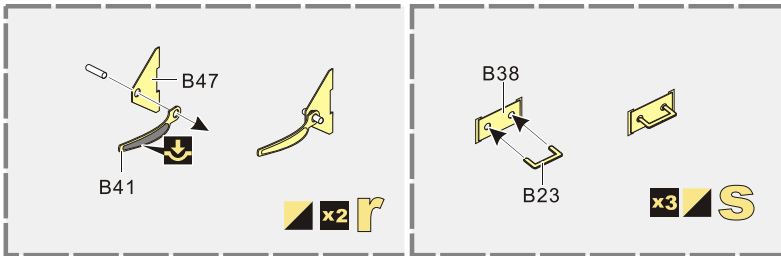

1/35 MILITARY MINIATURE VEHICLE UPGRADE SERIES PE351315