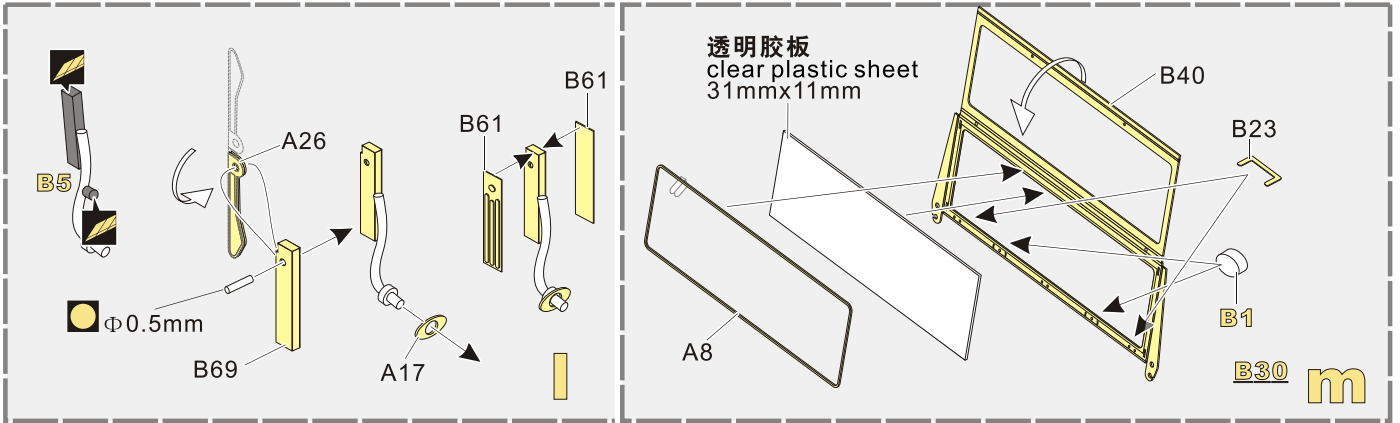

1/35 MILITARY MINIATURE VEHICLE UPGRADE SERIES PE351315