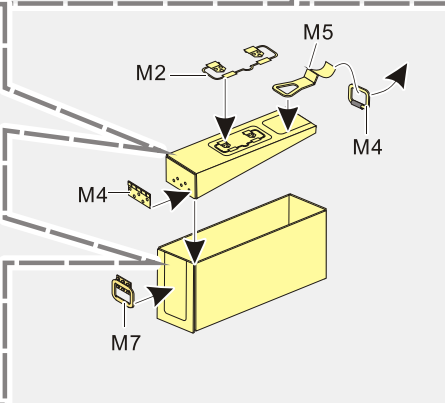

1/35 MILITARY MINIATURE VEHICLE UPGRADE SERIES PE351315