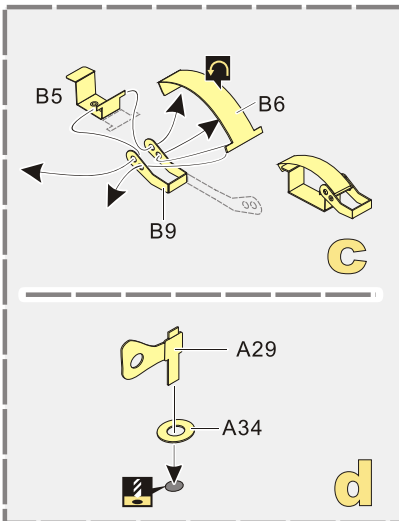

1/35 MILITARY MINIATURE VEHICLE UPGRADE SERIES PE351315

WWII German Kubelwagen Type 82 Africa Troop Version Upgrade Set

二战德军大众82型吉普车沙漠型改件

[For MENG VS-015]

推荐使用工具 RECOMMENDED TOOLS

<http://www.voyagermodel.com/productdetails.asp?itemid=PE351315>

**VOYAGER
MODEL**

更多PE351315样品照片参考请扫一扫
MORE PICTUER OF PE 351315
REFERENCE SCAN HERE

1/35 MILITARY MINIATURE VEHICLE UPGRADE SERIES PE351315

1/35 MILITARY MINIATURE VEHICLE UPGRADE SERIES PE351315

Kit part removed from DRAGON or TAMIYA kit for the right size
套件取自龙和田宫套件修正尺寸