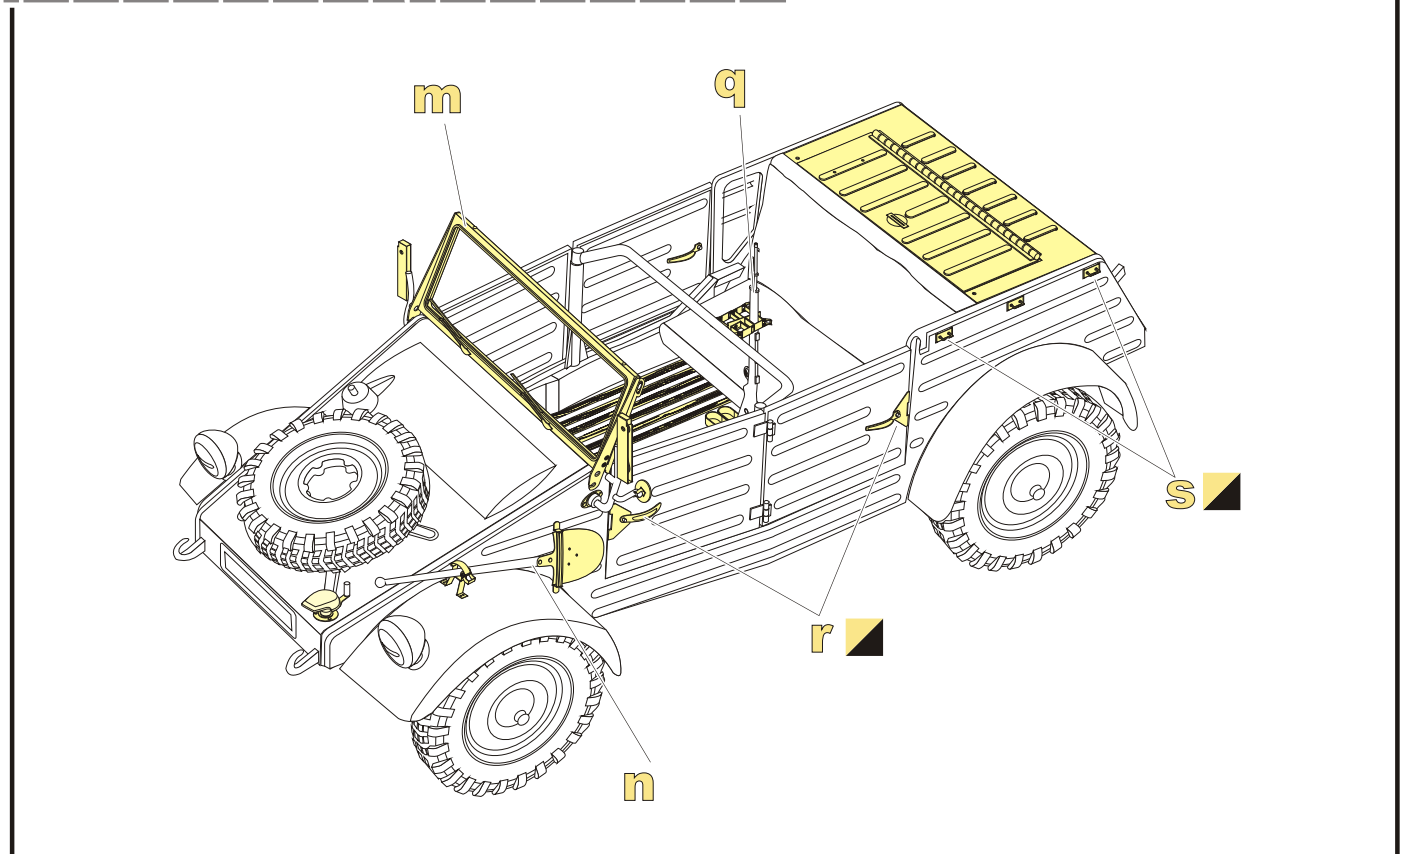

1/35 MILITARY MINIATURE VEHICLE UPGRADE SERIES PE351315