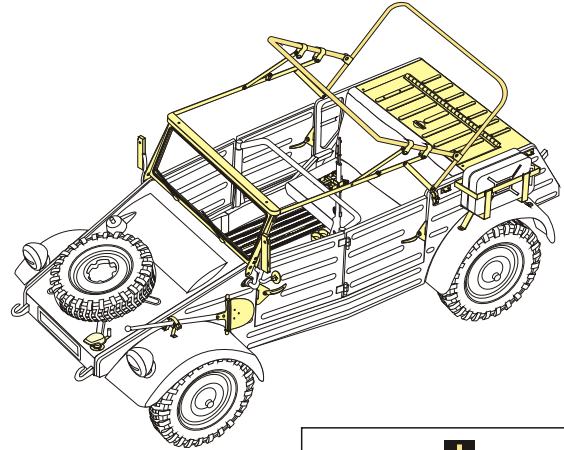

1/35 MILITARY MINIATURE VEHICLE UPGRADE SERIES PE351315

WWII German Kubelwagen Type 82 Africa Troop Version Upgrade Set

二战德军大众82型吉普车沙漠型改件

[For MENG VS-015]

推荐使用工具 RECOMMENDED TOOLS

<http://www.voyagermodel.com/productdetails.asp?itemid=PE351315>

**VOYAGER
MODEL**

更多PE351315样品照片参考请扫一扫
MORE PICTUER OF PE 351315
REFERENCE SCAN HERE

1/35 MILITARY MINIATURE VEHICLE UPGRADE SERIES PE351315

1/35 MILITARY MINIATURE VEHICLE UPGRADE SERIES PE351315

Kit part removed from DRAGON or TAMIYA kit for the right size
套件取自龙和田宫套件修正尺寸