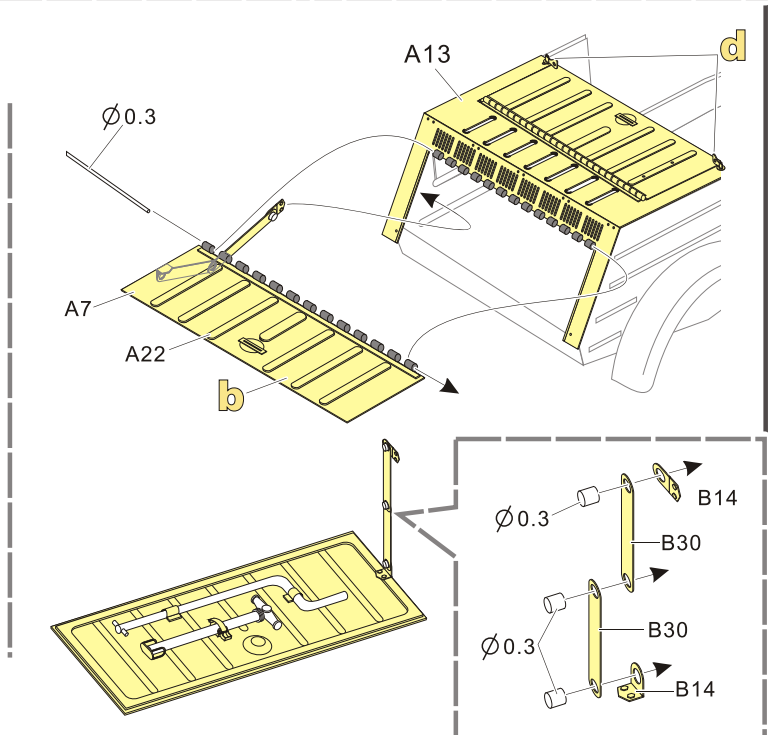

1/35 MILITARY MINIATURE VEHICLE UPGRADE SERIES PE351315

WWII German Kubelwagen Type 82 Africa Troop Version Upgrade Set

二战德军大众82型吉普车沙漠型改件

[For MENG VS-015]

推荐使用工具 RECOMMENDED TOOLS

<http://www.voyagermodel.com/productdetails.asp?itemid=PE351315>

**VOYAGER
MODEL**

更多PE351315样品照片参考请扫一扫
MORE PICTUER OF PE 351315
REFERENCE SCAN HERE

1/35 MILITARY MINIATURE VEHICLE UPGRADE SERIES PE351315

1/35 MILITARY MINIATURE VEHICLE UPGRADE SERIES PE351315

Kit part removed from DRAGON or TAMIYA kit for the right size
套件取自龙和田宫套件修正尺寸