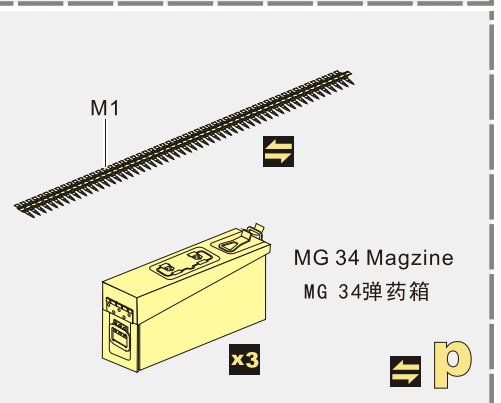

1/35 MILITARY MINIATURE VEHICLE UPGRADE SERIES PE351315