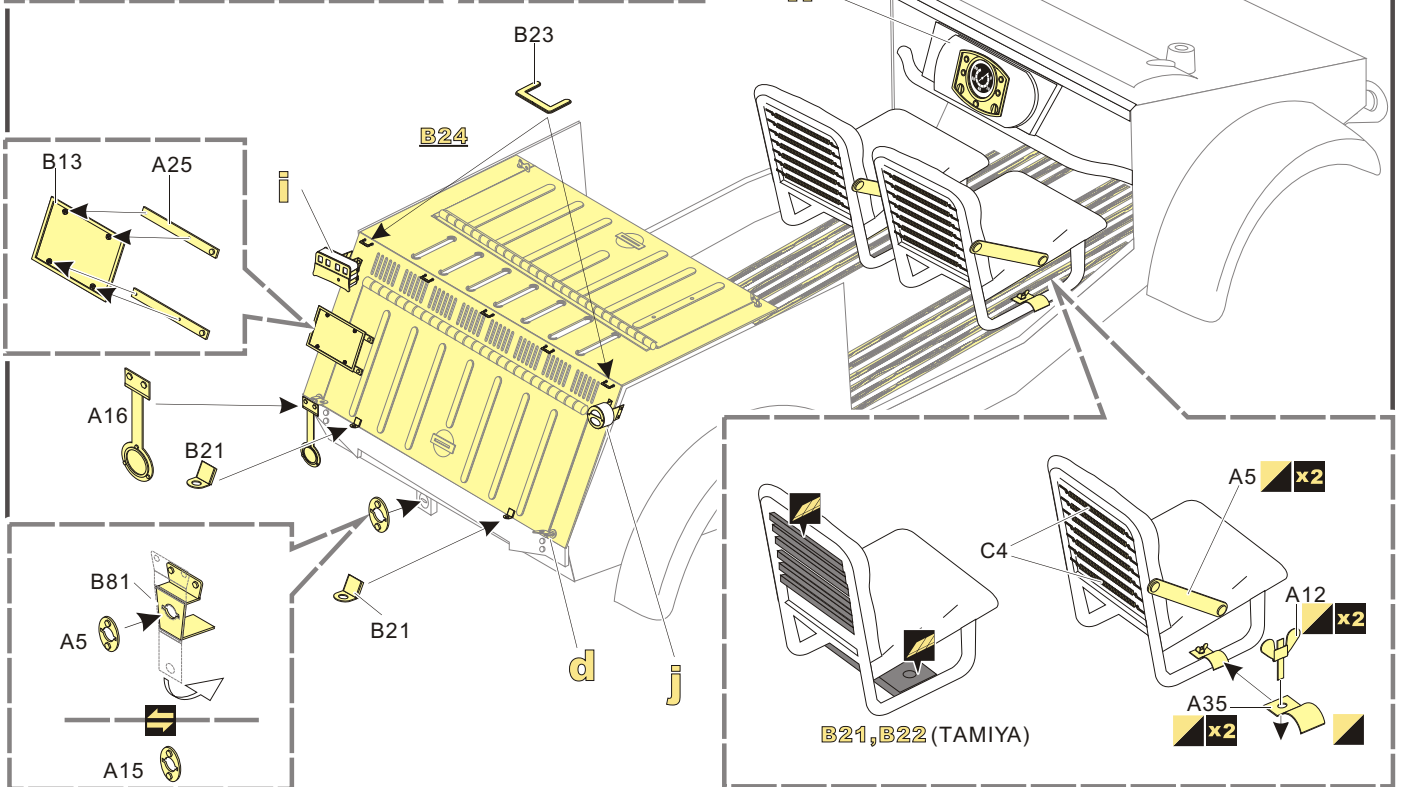

**VOYAGER
MODEL**

更多PE351315样品照片参考请扫一扫
MORE PICTUER OF PE 351315
REFERENCE SCAN HERE

1/35 MILITARY MINIATURE VEHICLE UPGRADE SERIES PE351315

1/35 MILITARY MINIATURE VEHICLE UPGRADE SERIES PE351315

Kit part removed from DRAGON or TAMIYA kit for the right size
套件取自龙和田宫套件修正尺寸