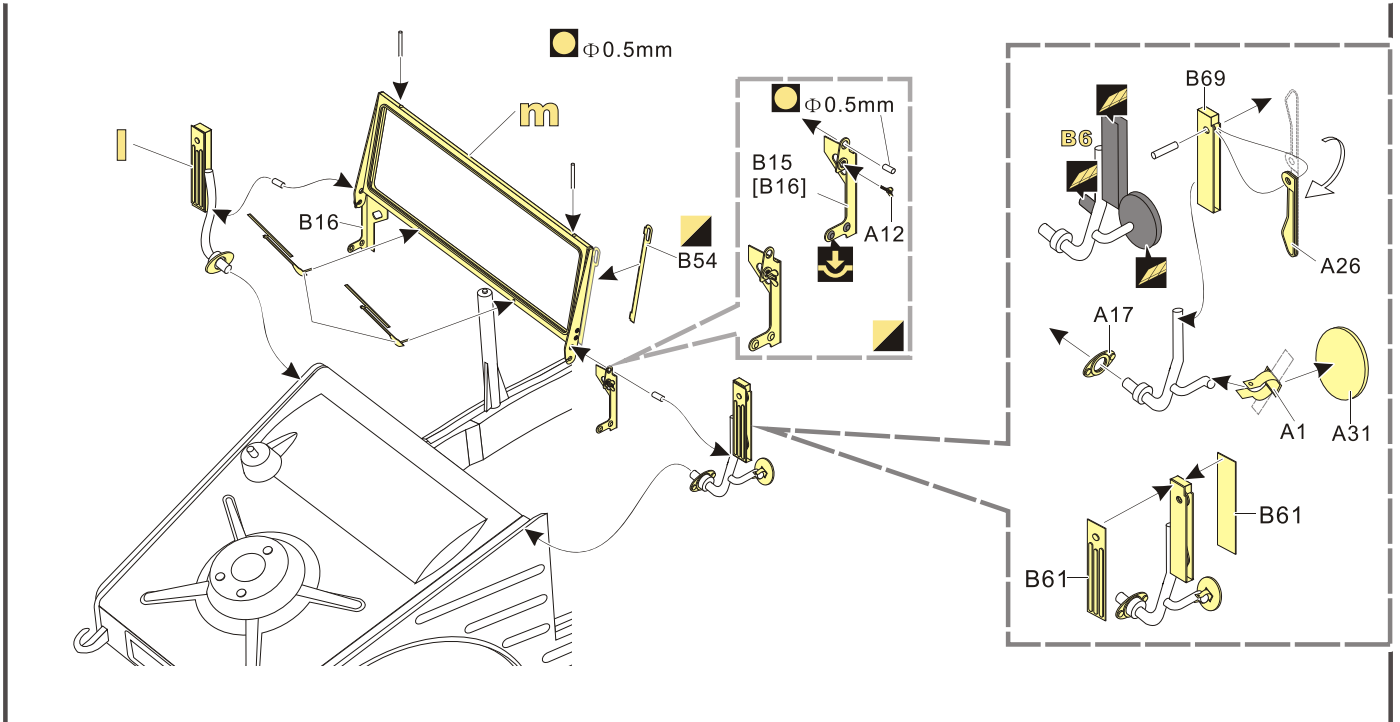

1/35 MILITARY MINIATURE VEHICLE UPGRADE SERIES PE351315