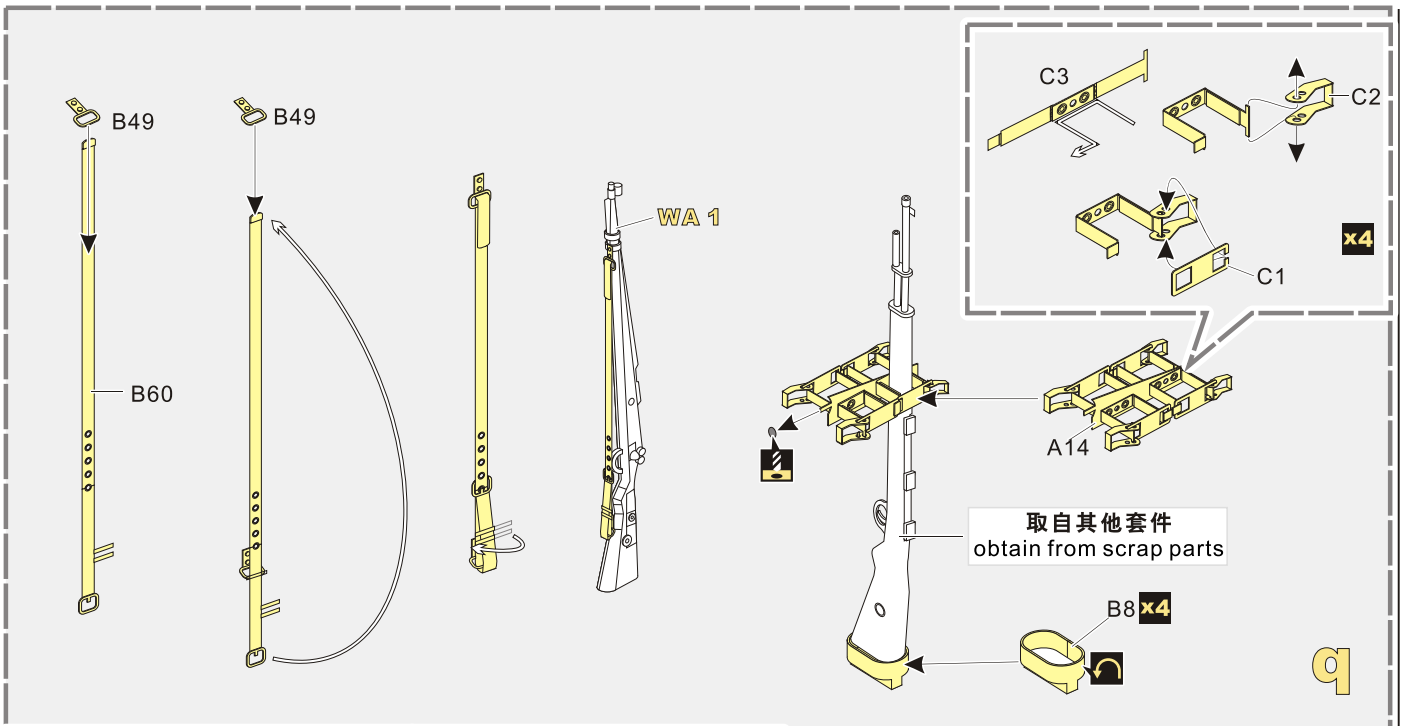

1/35 MILITARY MINIATURE VEHICLE UPGRADE SERIES PE351315