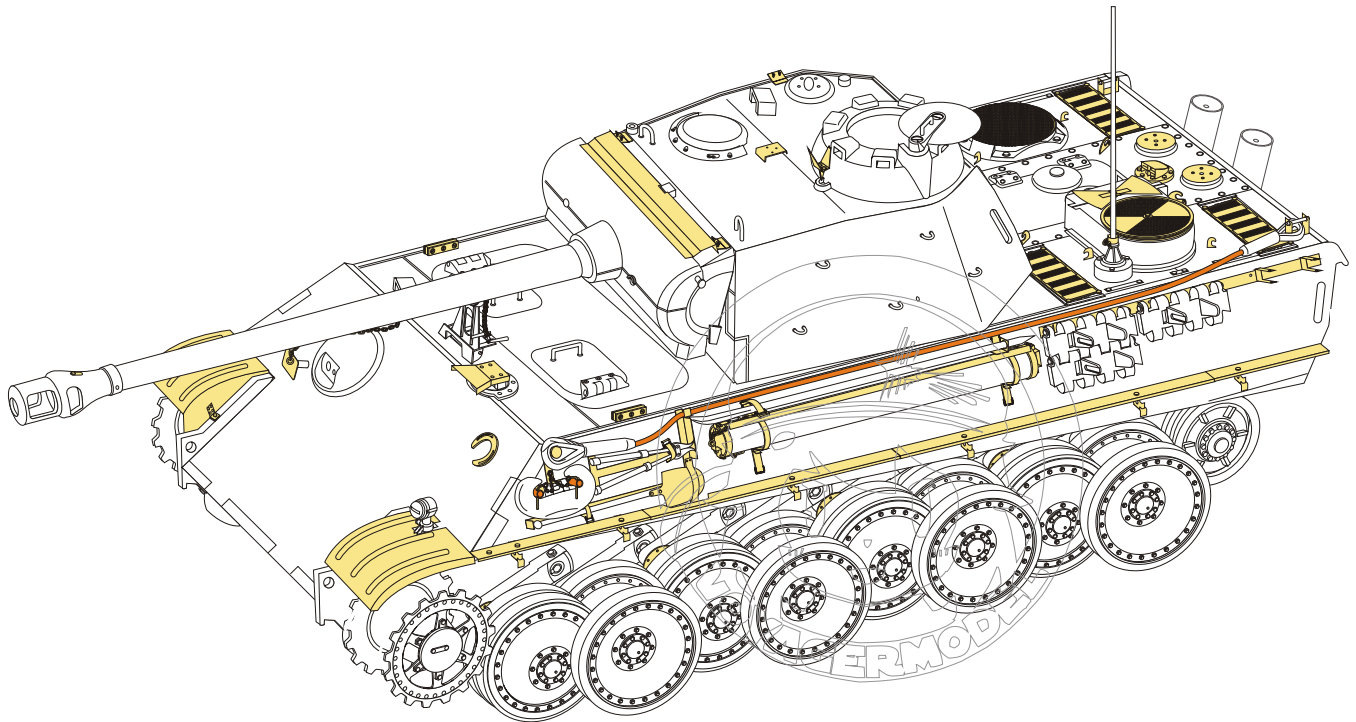

VOYAGERMODEL® 无微不至 极尽享受
The Best Upgrade Solution

Recommended item

PE 35960	WWII German Bergepanther Ausf.G Basic
PE 35997	WWII German FlaKPanzer V COELIAN Basic
PE 35995	WWII German Panther G Later ver.Basic
PE 35996	WWII Jagdpanther G2 Version Basic Upgrade set
PE 35939	WWII Jagdpanther G1 Version Basic Upgrade set
PE 35979	WWII German Bergepanther Ausf.D (Early type,Panther A tool holders) Basic
PE 35980	WWII German Bergepanther Ausf.D (Late type,Panther G tool holders) Basic
PE 35983	WWII German Panther D Tank Late version Basic
PEA 430	WWII German Panther G Schurzen
PE A 437	WWII German Panther G/Jagdpanther G2 AntiAircraft Armor Patten1
PE A 438	WWII German Panther A/G Pz.Rgt.26 Anti Aircraft Armor
PE A 439	WWII German Panther G Infra Red FG1250&FG1253
VBS 0532	WWII German KwK42 L/70 Gun Barrel for Panther A/G
VBS 0533	WWII German KwK42 L/70 Gun Barrel for Panther D

VOYAGERMODEL® 无微不至 极尽享受
The Best Upgrade Solution

Recommended item

PEA 070	WWII German Panther/Jagdpanther Cleaning rod bin
PEA 270	WWII German Panther A/G/F. JagdPanzer Demeged. Road wheels
PE 35772	WWII German Panther A early ver. Basic DRAGON
PE 35797	WWII German Panther G Early ver.Basic TAMIYA
PE 35796	WWII German Panther D Basic TAMIYA
PE 35733	WWII German Panther D Basic ZERZDA
PE 35741	WWII German Panther D Basic ICM
PE 35773	WWII German Pz.Beob.Wg.V Ausf.D Basic DRAGON
PE 35883	WWII German Panther G Later ver.Basic DRAGON
PE 35882	WWII German Panther G Early ver.Basic DRAGON