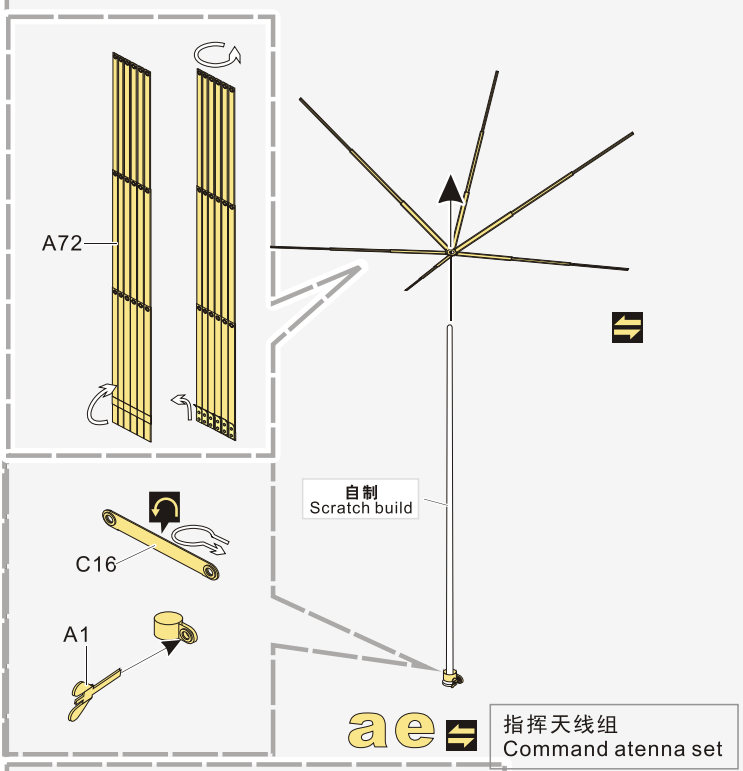

1/35 MILITARY MINIATURE VEHICLE UPGRADE SERIES PE351326