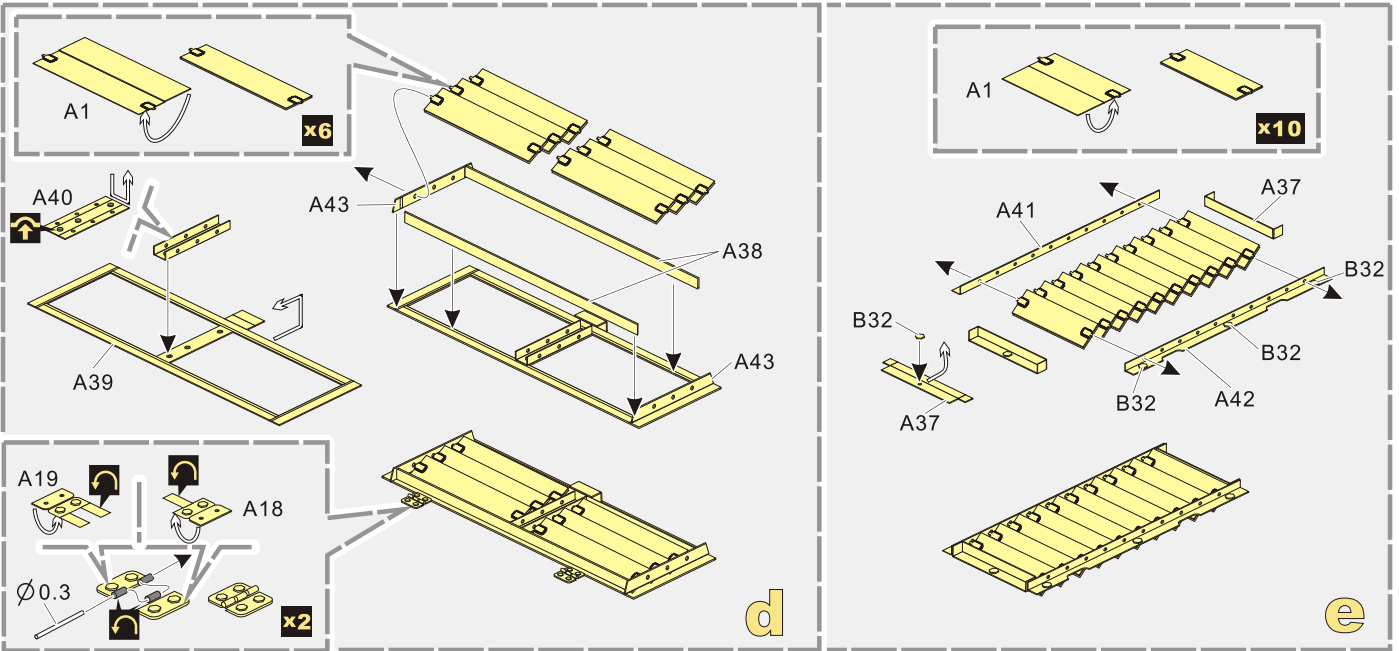

↓  
用尖端在凹槽处冲压  
use penpoint to press on the dent

蚀刻片零件内侧面向上  
Put the part upside down

用笔尖在凹槽处刺  
Use penpoint to press on the dent

1/35 MILITARY MINIATURE VEHICLE UPGRADE SERIES PE351327

1/35 MILITARY MINIATURE VEHICLE UPGRADE SERIES PE351327