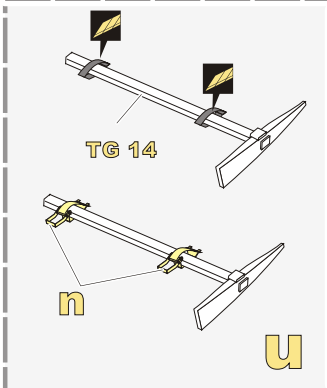

1/35 MILITARY MINIATURE VEHICLE UPGRADE SERIES PE351327