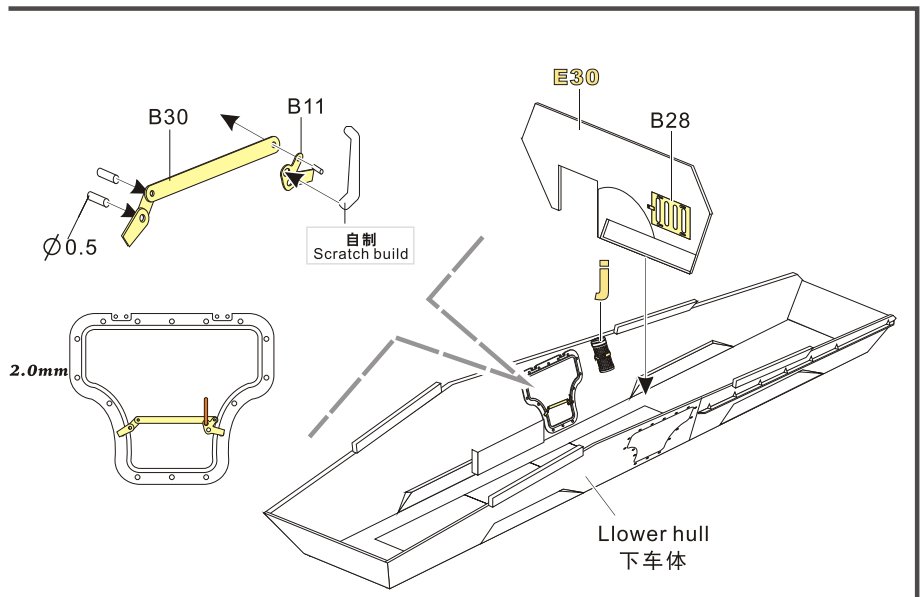

1/35 MILITARY MINIATURE VEHICLE UPGRADE SERIES PE351327