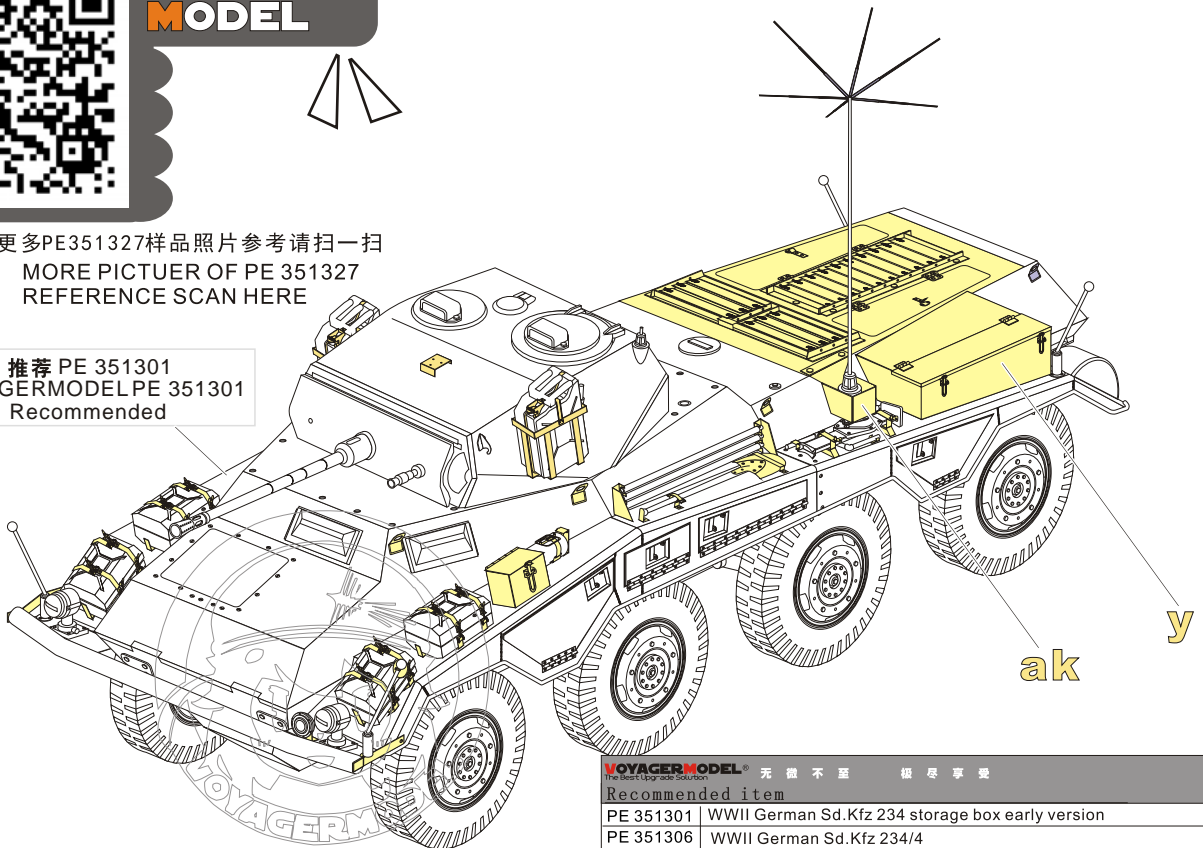

VOYAGERMODEL® 无限不至 极尽享受

Recommended item

PE 351301	WWII German Sd.Kfz 234 storage box early version
PE 351306	WWII German Sd.Kfz 234/4
PE 351302	WWII German Sd.Kfz 234 storage box late version
PE 351311	WWII German Sd.Kfz 234/2 PUMA Basic Upgrade Set