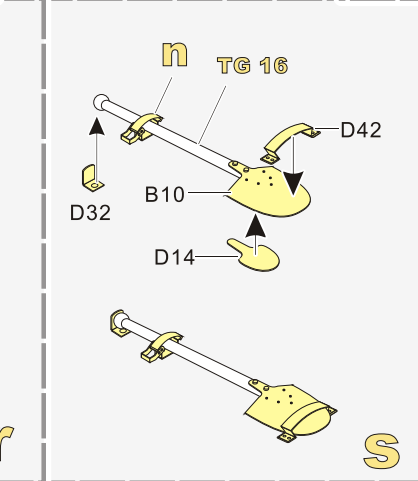

1/35 MILITARY MINIATURE VEHICLE UPGRADE SERIES PE351327