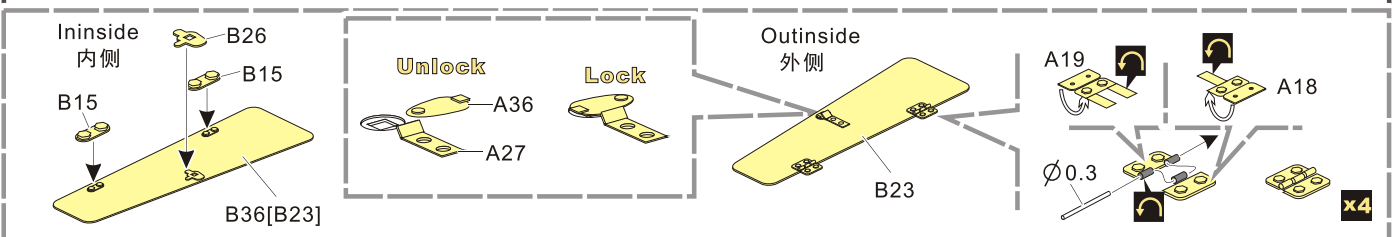

↓  
用尖端在凹槽处冲压  
use penpoint to press on the dent

蚀刻片零件内侧面向上  
Put the part upside down

用笔尖在凹槽处刺  
Use penpoint to press on the dent

1/35 MILITARY MINIATURE VEHICLE UPGRADE SERIES PE351327

1/35 MILITARY MINIATURE VEHICLE UPGRADE SERIES PE351327