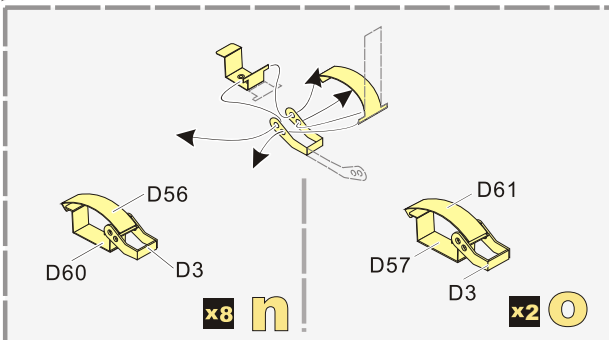

1/35 MILITARY MINIATURE VEHICLE UPGRADE SERIES PE351327