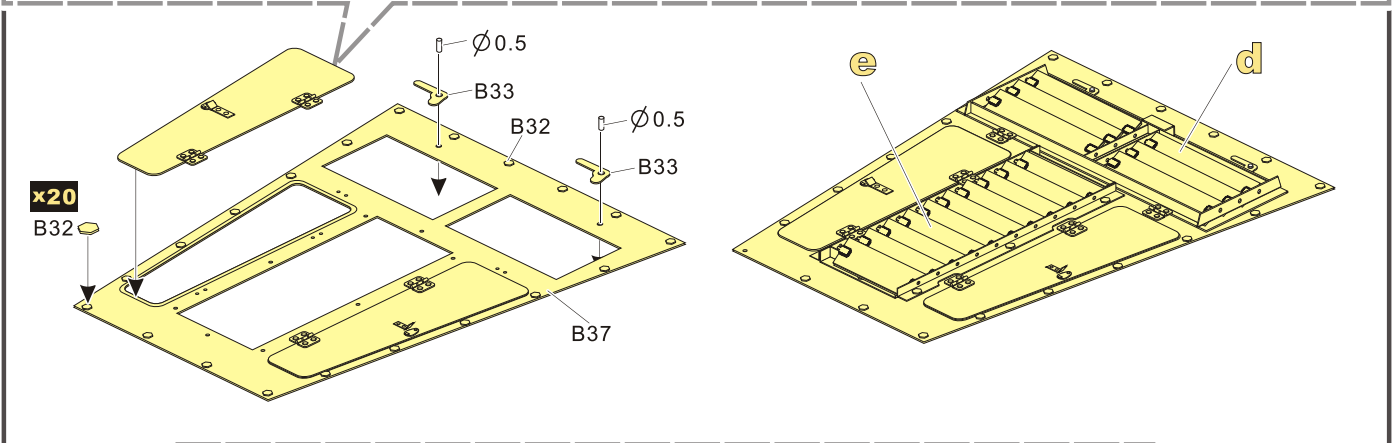

↓  
用尖端在凹槽处冲压  
use penpoint to press on the dent

蚀刻片零件内侧面向上  
Put the part upside down

用笔尖在凹槽处刺  
Use penpoint to press on the dent

1/35 MILITARY MINIATURE VEHICLE UPGRADE SERIES PE351327

1/35 MILITARY MINIATURE VEHICLE UPGRADE SERIES PE351327