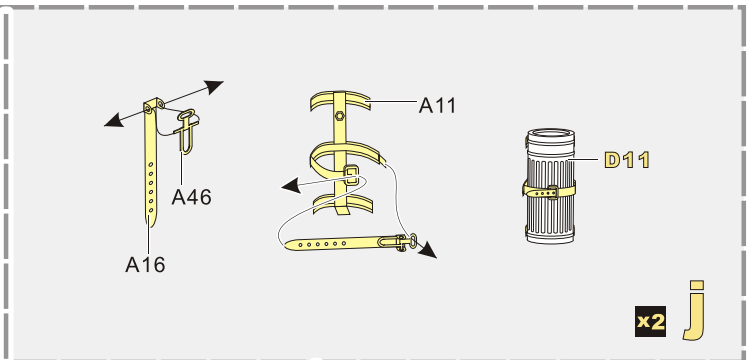

1/35 MILITARY MINIATURE VEHICLE UPGRADE SERIES PE351327