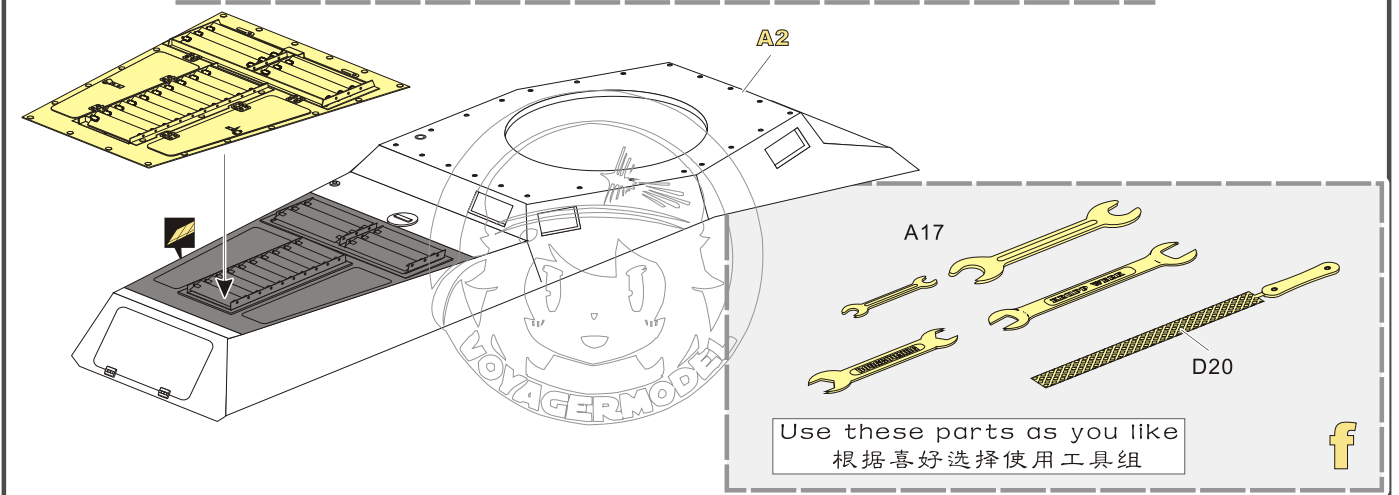

↓  
用尖端在凹槽处冲压  
use penpoint to press on the dent

蚀刻片零件内侧面向上  
Put the part upside down

用笔尖在凹槽处刺  
Use penpoint to press on the dent

1/35 MILITARY MINIATURE VEHICLE UPGRADE SERIES PE351327

1/35 MILITARY MINIATURE VEHICLE UPGRADE SERIES PE351327