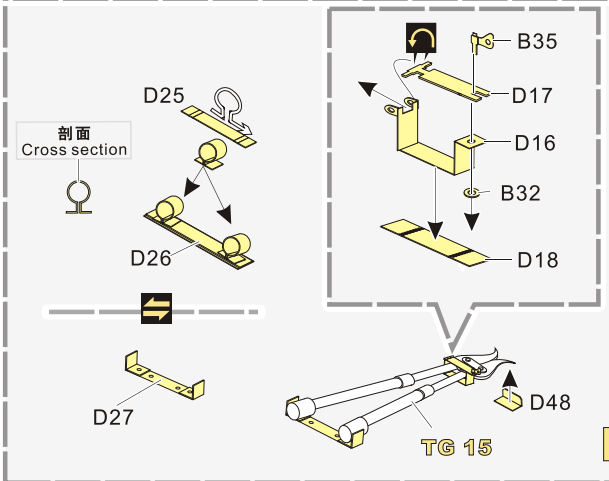

1/35 MILITARY MINIATURE VEHICLE UPGRADE SERIES PE351327