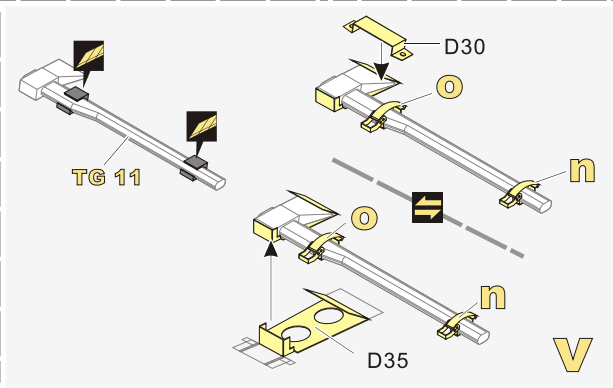

1/35 MILITARY MINIATURE VEHICLE UPGRADE SERIES PE351327