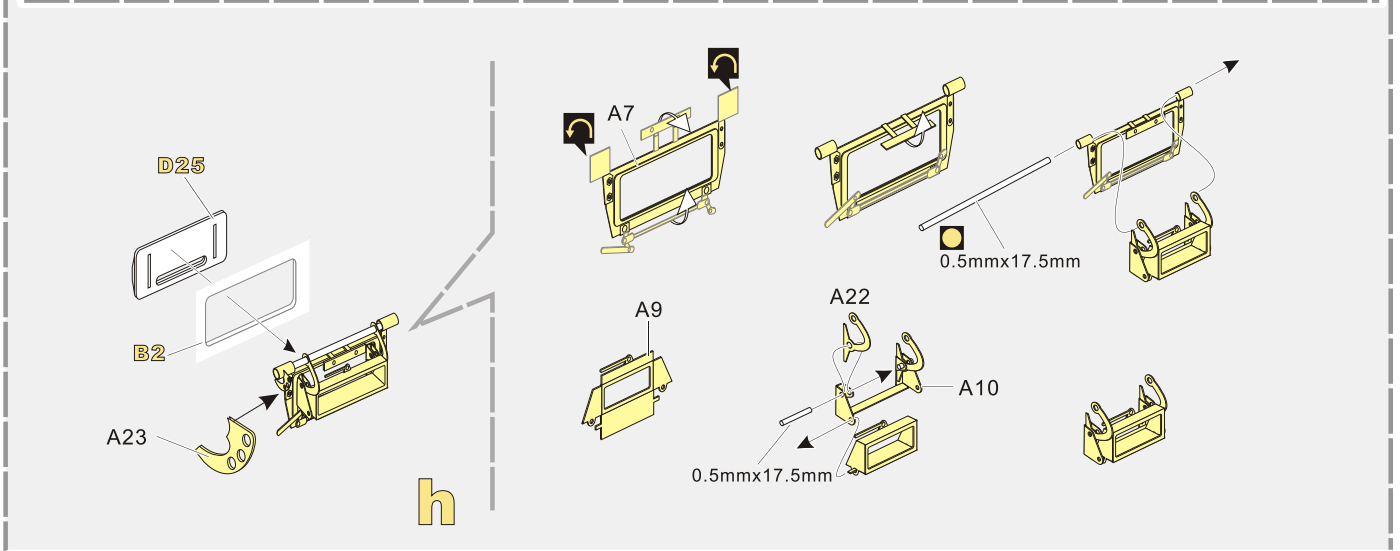

1/35 MILITARY MINIATURE VEHICLE UPGRADE SERIES PE351327