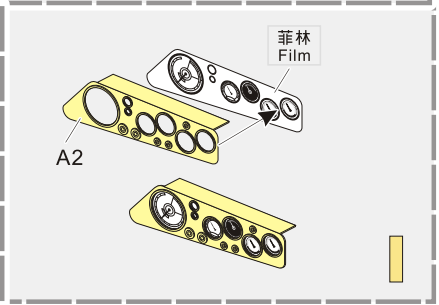

1/35 MILITARY MINIATURE VEHICLE UPGRADE SERIES PE351327