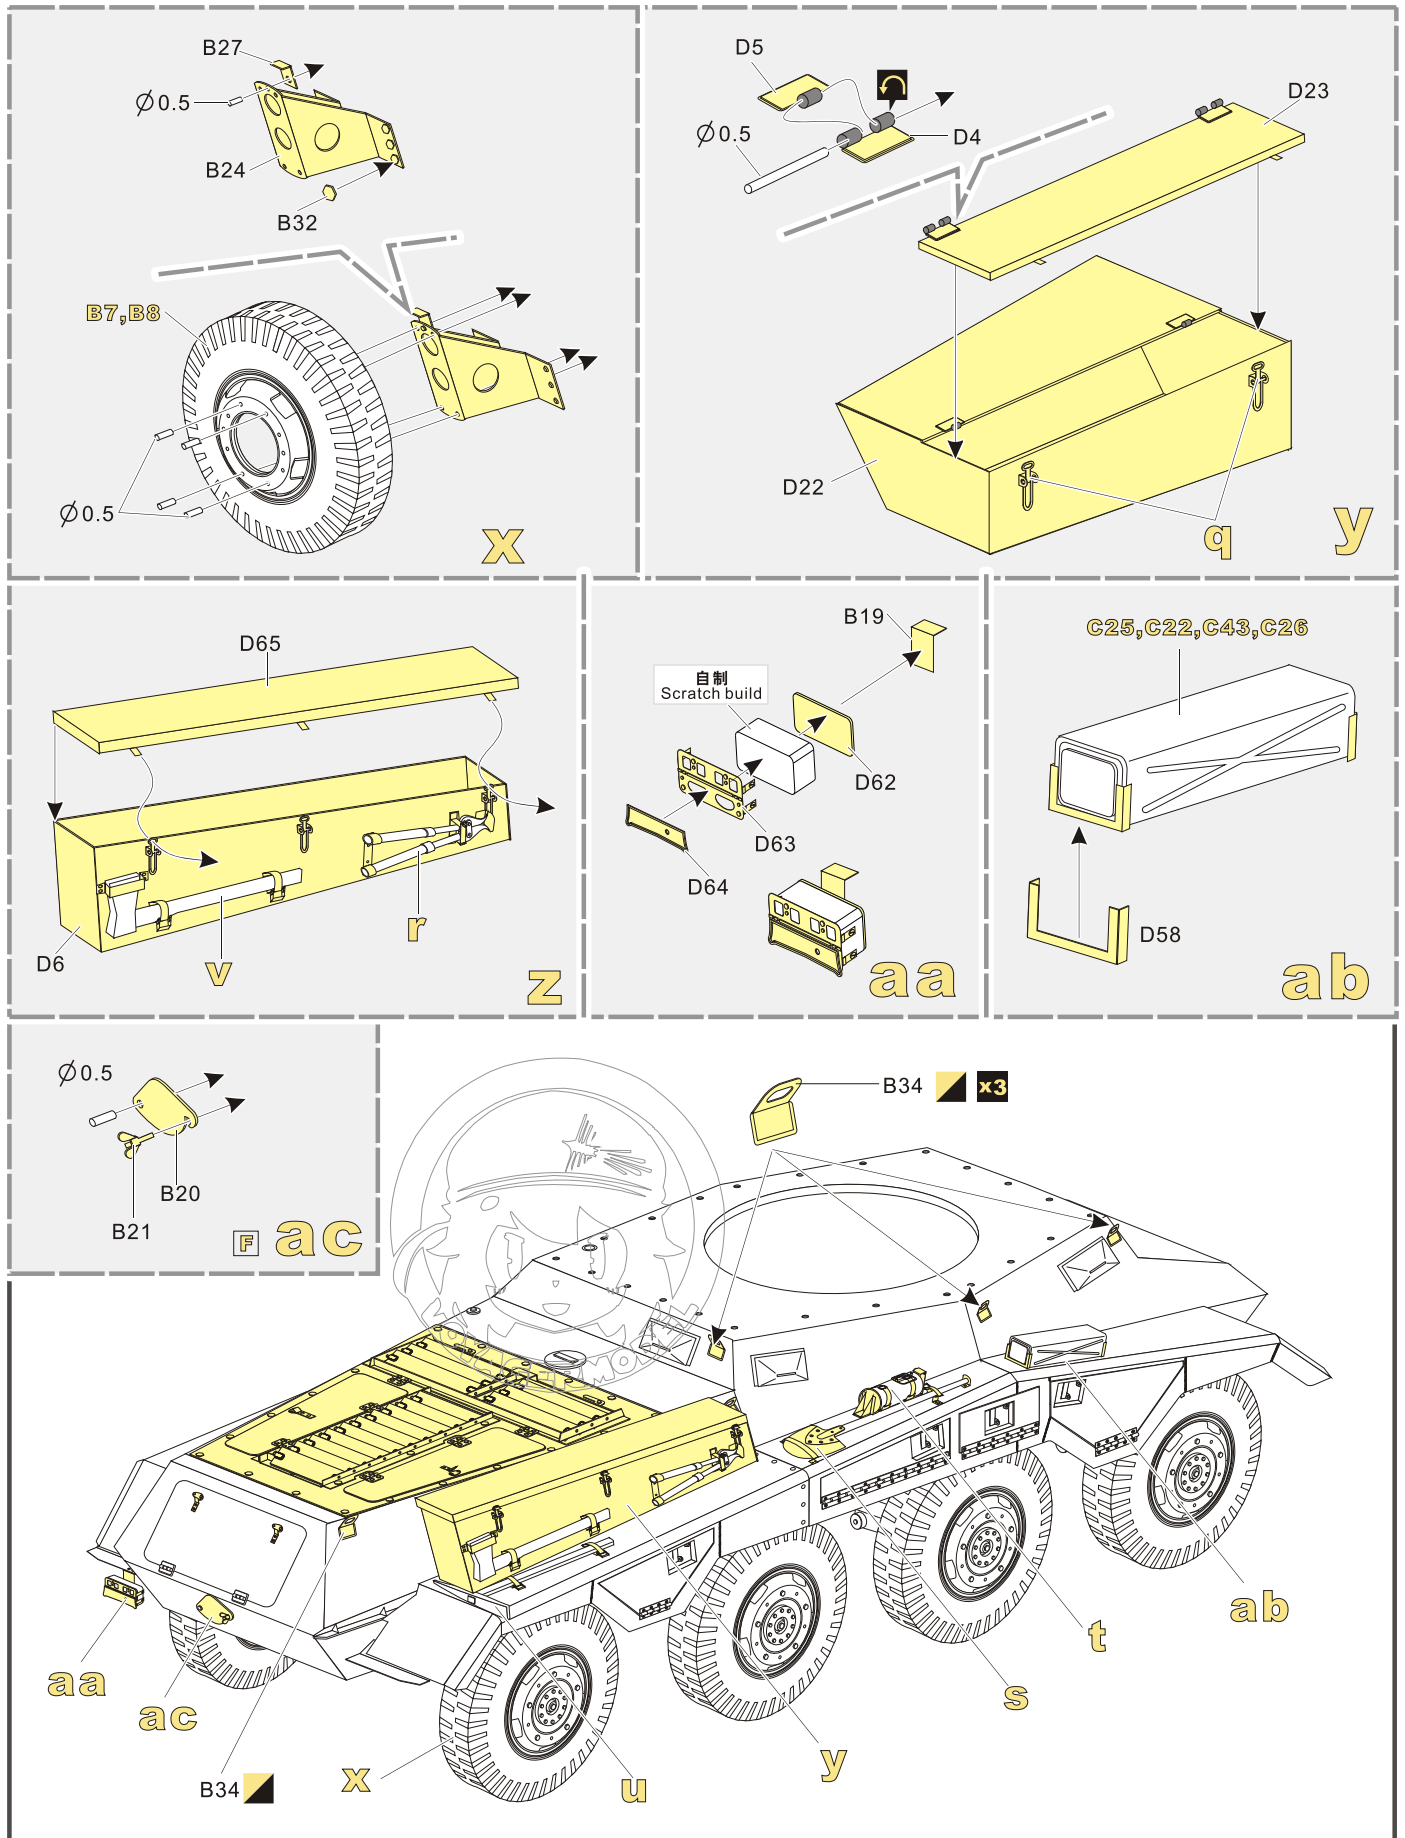

1/35 MILITARY MINIATURE VEHICLE UPGRADE SERIES PE351327