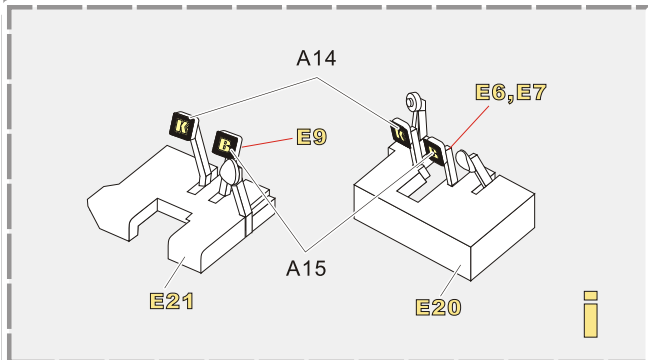

1/35 MILITARY MINIATURE VEHICLE UPGRADE SERIES PE351327