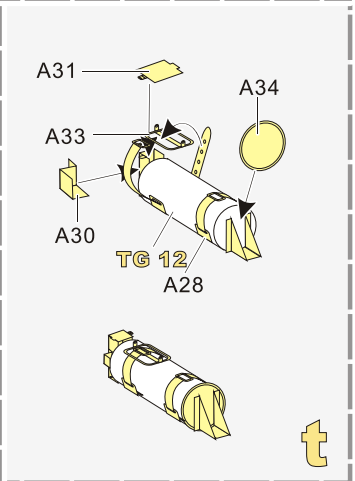

1/35 MILITARY MINIATURE VEHICLE UPGRADE SERIES PE351327