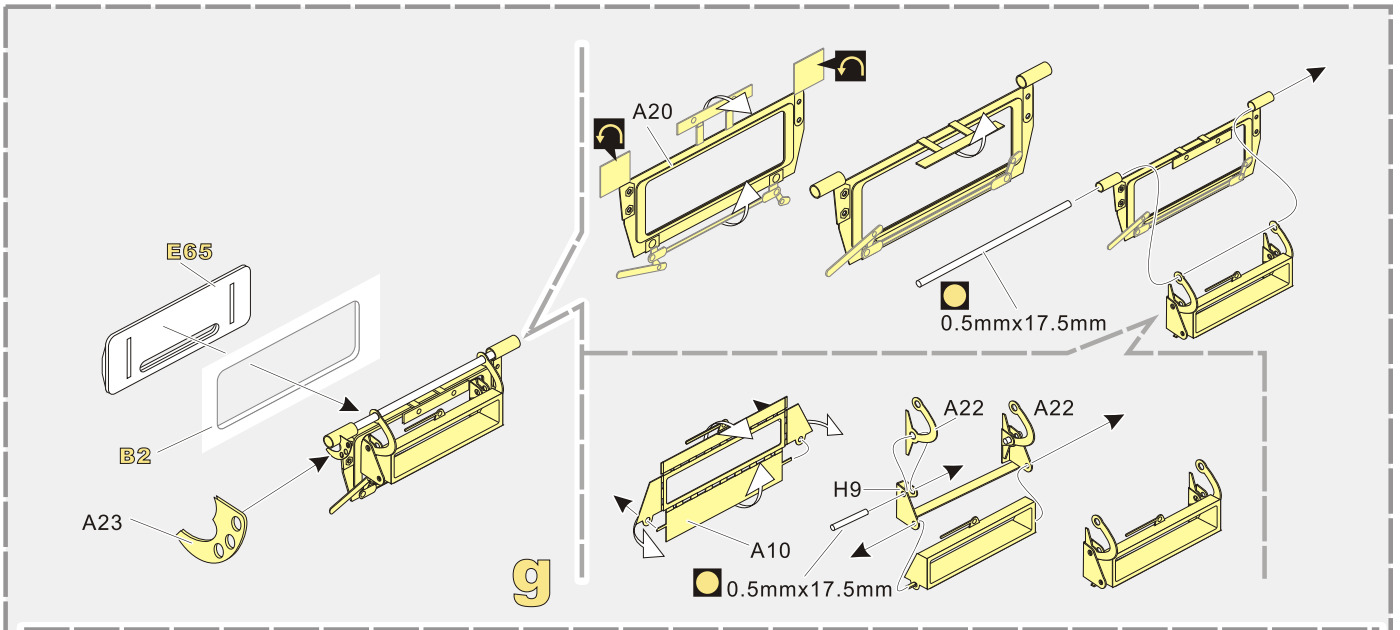

1/35 MILITARY MINIATURE VEHICLE UPGRADE SERIES PE351327