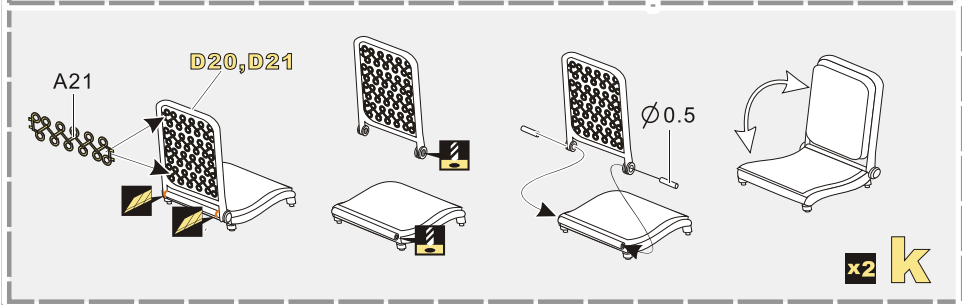

1/35 MILITARY MINIATURE VEHICLE UPGRADE SERIES PE351327