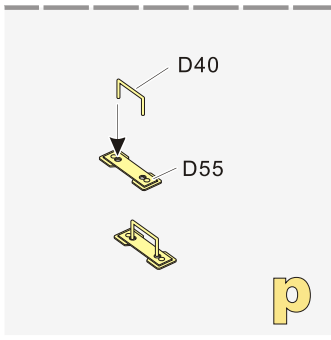

1/35 MILITARY MINIATURE VEHICLE UPGRADE SERIES PE351327