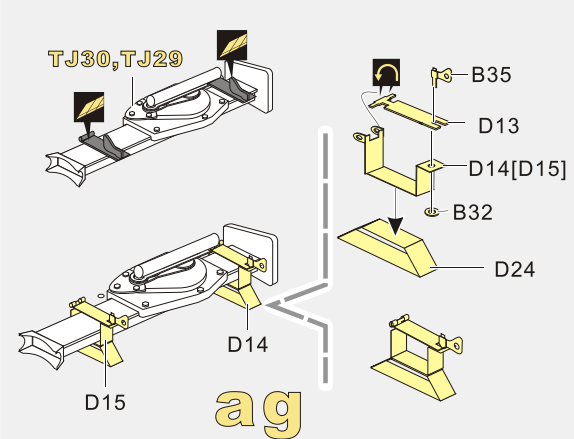

↓  
用尖端在凹槽处冲压  
use penpoint to press on the dent

蚀刻片零件内侧面向上  
Put the part upside down

用笔尖在凹槽处刺  
Use penpoint to press on the dent

1/35 MILITARY MINIATURE VEHICLE UPGRADE SERIES PE351327

1/35 MILITARY MINIATURE VEHICLE UPGRADE SERIES PE351327

1/35 MILITARY MINIATURE VEHICLE UPGRADE SERIES PE351327

1/35 MILITARY MINIATURE VEHICLE UPGRADE SERIES PE351327

1/35 MILITARY MINIATURE VEHICLE UPGRADE SERIES PE351327

1/35 MILITARY MINIATURE VEHICLE UPGRADE SERIES PE351327