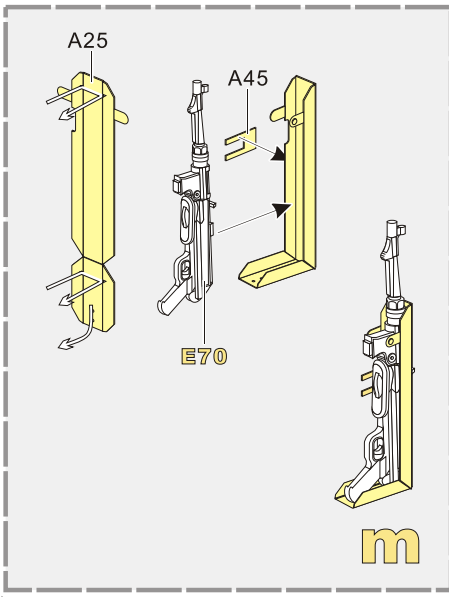

1/35 MILITARY MINIATURE VEHICLE UPGRADE SERIES PE351327