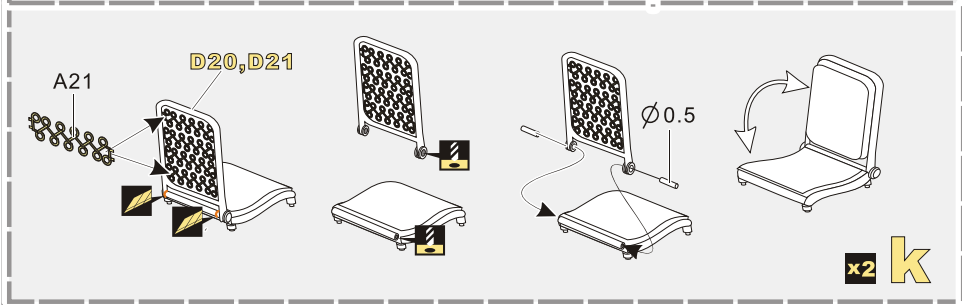

1/35 MILITARY MINIATURE VEHICLE UPGRADE SERIES PE351333