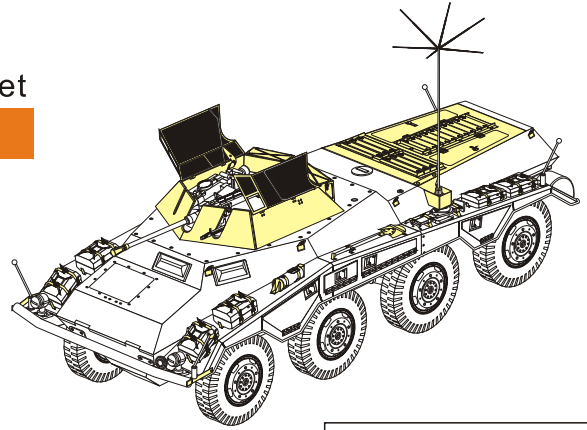

## WWII German Sd.Kfz 234/1 Basic Upgrade Set

### 二战德军234/1装甲车改造件

[For DRAGON 6298]