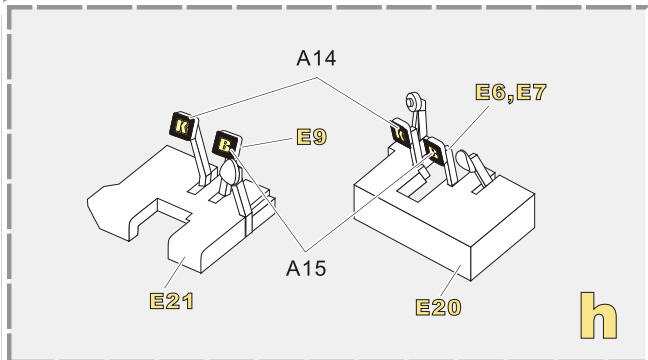

1/35 MILITARY MINIATURE VEHICLE UPGRADE SERIES PE351333