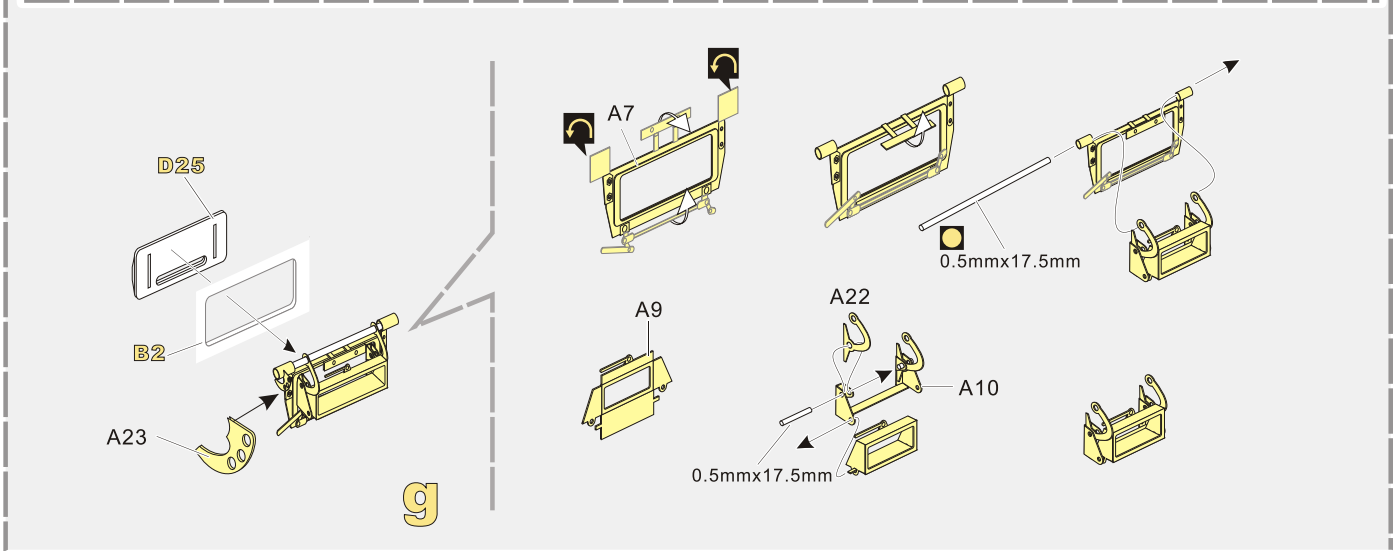

1/35 MILITARY MINIATURE VEHICLE UPGRADE SERIES PE351333