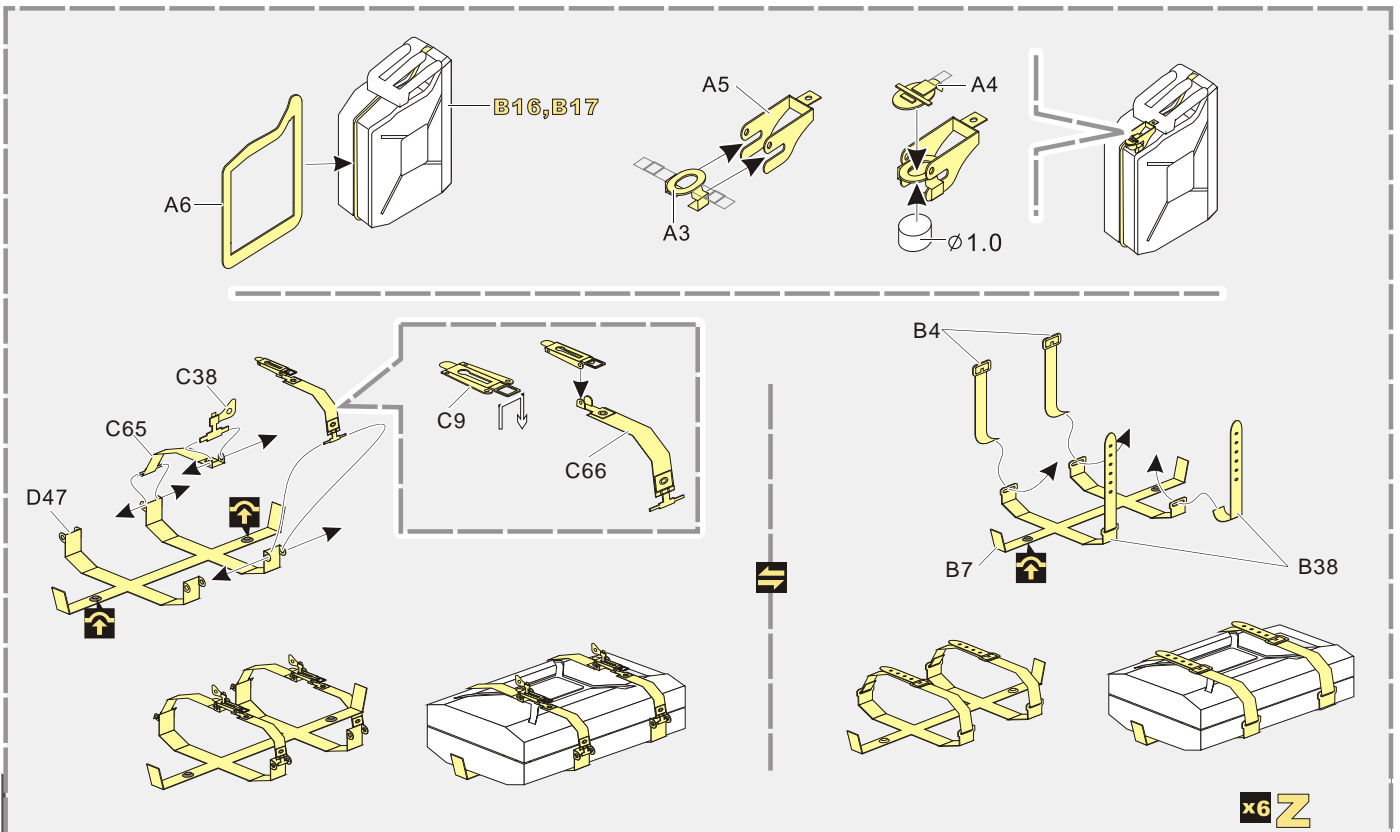

1/35 MILITARY MINIATURE VEHICLE UPGRADE SERIES PE351333