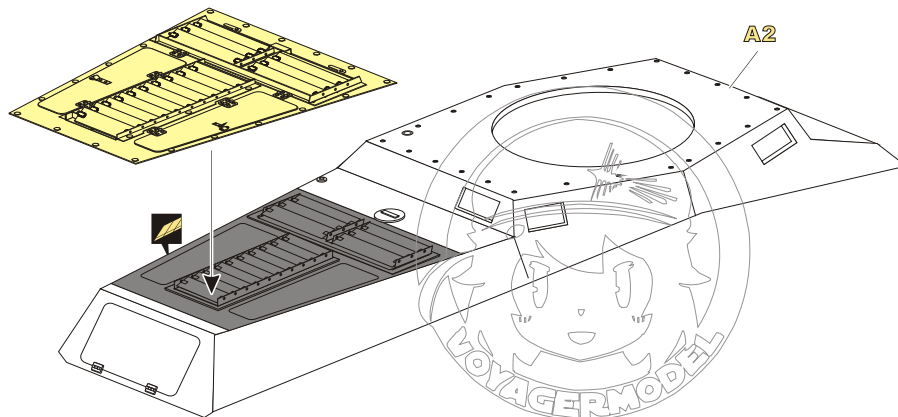

1/35 MILITARY MINIATURE VEHICLE UPGRADE SERIES PE351333