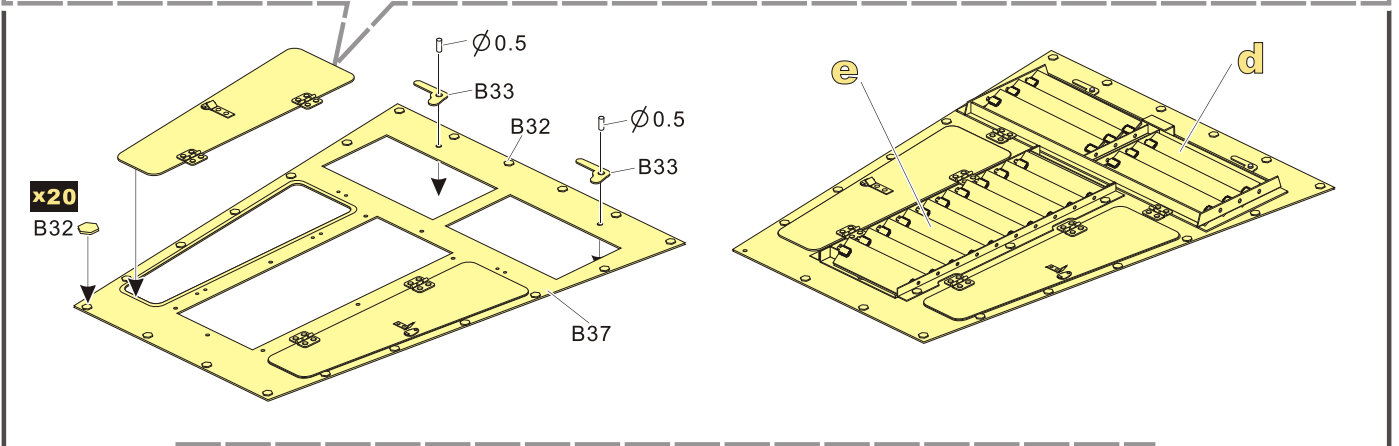

1/35 MILITARY MINIATURE VEHICLE UPGRADE SERIES PE351333