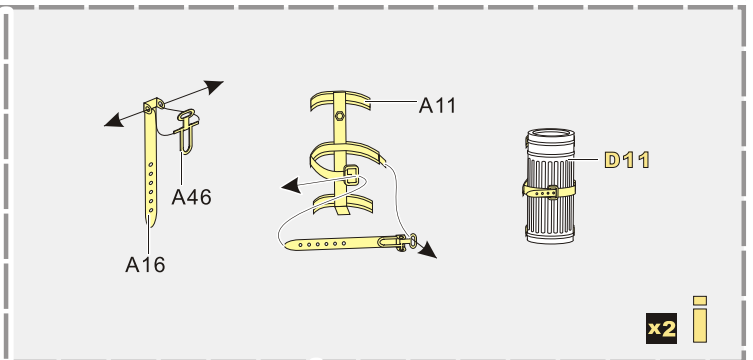

1/35 MILITARY MINIATURE VEHICLE UPGRADE SERIES PE351333