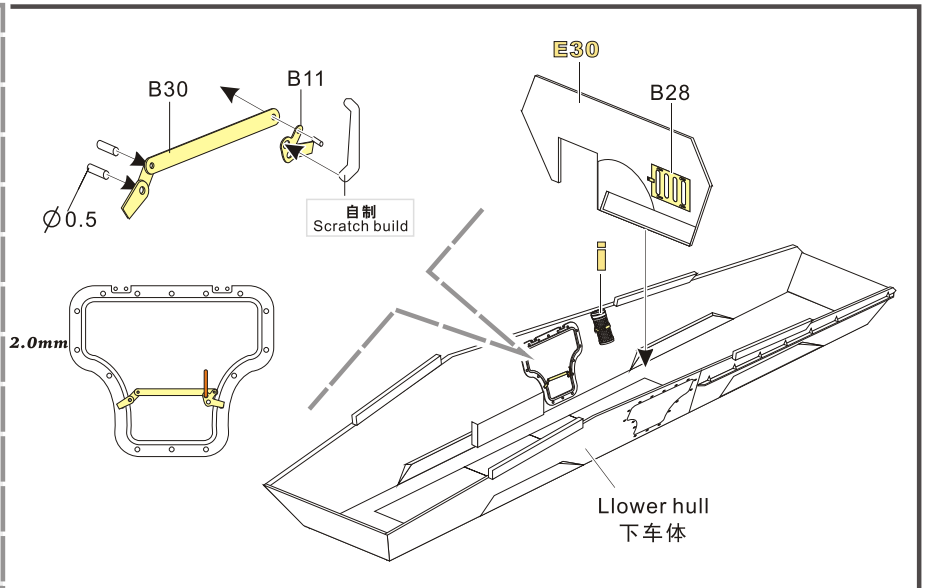

1/35 MILITARY MINIATURE VEHICLE UPGRADE SERIES PE351333