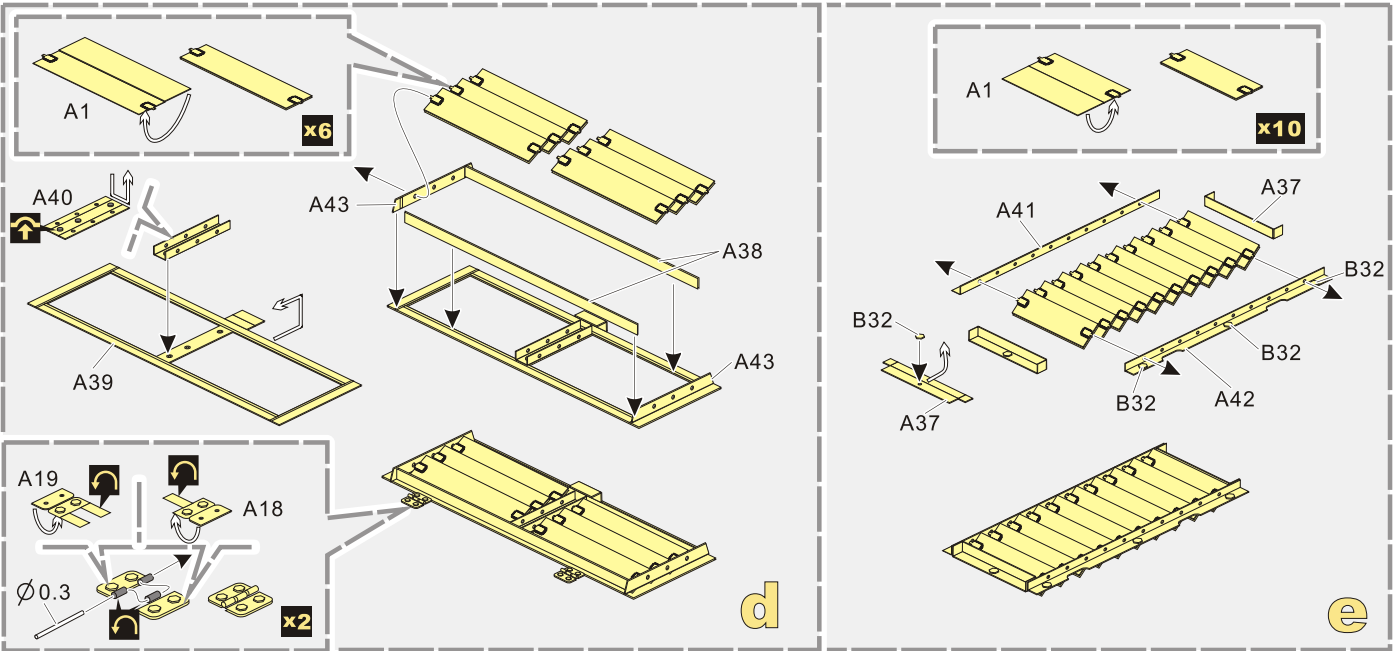

1/35 MILITARY MINIATURE VEHICLE UPGRADE SERIES PE351333