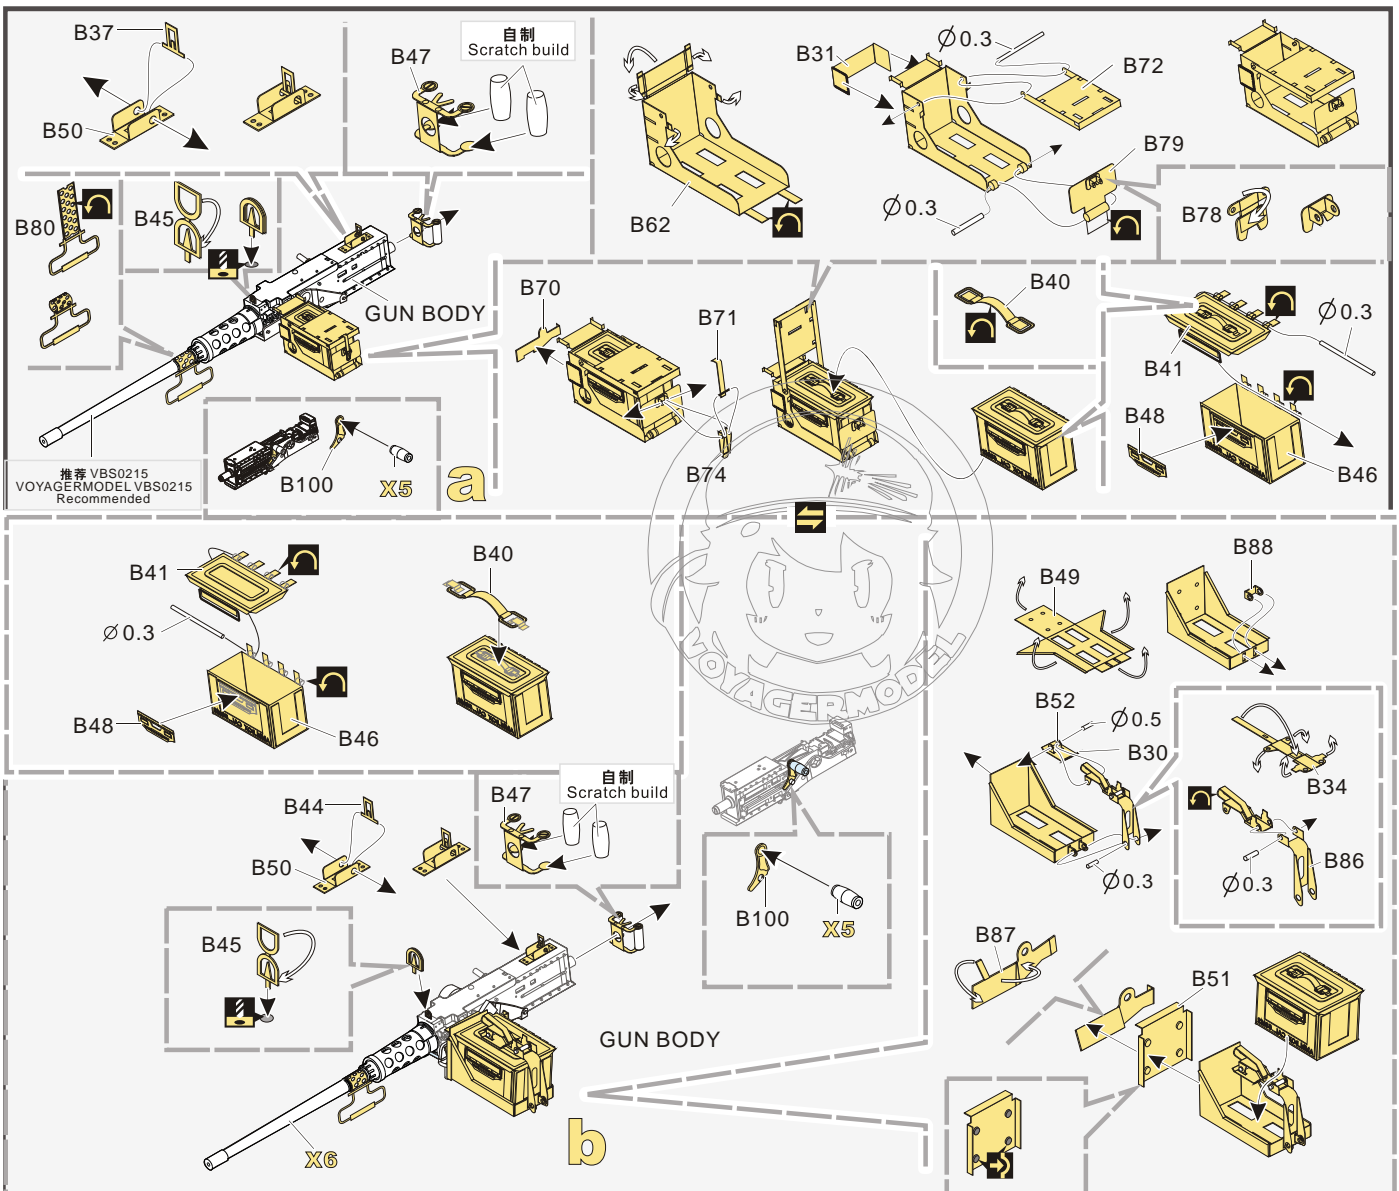

1/35 MILITARY MINIATURE VEHICLE UPGRADE SERIES PE351347

WWII US M4A3E2 JUMBO Assault Tank Basic

二战美国M4A3E2 巨无霸突击坦克基本改造件

[For MENG TS-045]

Technical assistance provided by Mr.ZHONG MINGZHOU

推荐使用工具 RECOMMENDED TOOLS

快干胶 Super glue 尖嘴钳 Needle nose pliers 镊子 Tweezers 美工刀 Craft knife 笔钻 pin vice

- 
 安装
install
- 
 折叠
bend
- A1**
 改造件零件编号
PE/resin part number
- B12**
 原零件编号
kit part number
- C22**
 被替换的原零件编号
replaced kit part number
- 
 另一侧相同制作
repeat on opposite side
- 
 切除
remove
- 
 打磨
grind off
- 
 弧度卷曲
radial bending
- x2**
 制作若干组
multiple assembly
- 
 选择安装
alternative
- 
 钻孔
drill
- 
 注意
caution

 用尖端在凹槽处冲压
use penpoint to press on the dent

蚀刻片零件内侧面向上
Put the part upside down
 用笔尖在凹槽处刺
Use penpoint to press on the dent

1/35 MILITARY MINIATURE VEHICLE UPGRADE SERIES PE351347

1/35 MILITARY MINIATURE VEHICLE UPGRADE SERIES PE351347

1/35 MILITARY MINIATURE VEHICLE UPGRADE SERIES PE351347

推荐 PE 351047
VOYAGERMODEL PE 351047
Recommended

VOYAGERMODEL® 无惧不至 极尽享受
The Best Upgrade Solution

Recommended item

PE 351004	WWII US M4A3E8 HVSS Basic
PE 351010	WWII US M10 IIC Achilles tank destroyer Basic
PE 35856	WWII US M10 tank destroyer Basic (Gun barrel , Atenna base include)
PE 35139	WWII US M4A2 / Sherman Mk-III
PE 35810	WWII US M4A3E8 Sherman "Easy Eight" Basic
PE 35148	WWII UK Sherman VC Firefly
PE 35182	Modern IDF M51 Sherman
PE 35446	Israeli M1 Super Sherman Tank basic
PE 35485	Modern IDF M51 Sherman
PE 35709	WWII US M4A3E8 Sherman "Easy Eight" Basic
PE 351026	Modern US Army HUMVEE carried Mk19
VBS0215	Modern US Stryker family Duke IED JAMMERS
PEA 441	HUMVEE/DUMVEE Super Swaper wheels w/spare wheel