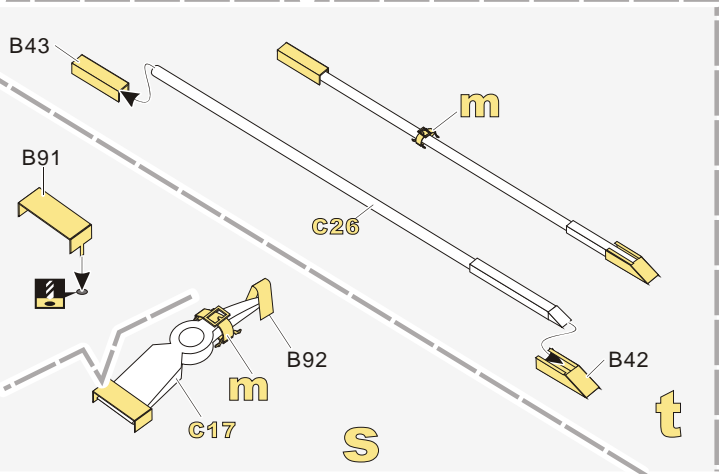

快干胶 Super glue 尖嘴钳 Needle nose pliers 镊子 Tweezers 美工刀 Craft knife 笔钻 pin vice

- 
 安装
install
- 
 折叠
bend
- A1**
 改造件零件编号
PE/resin part number
- B12**
 原零件编号
kit part number
- C22**
 被替换的原零件编号
replaced kit part number
- 
 另一侧相同制作
repeat on opposite side
- 
 切除
remove
- 
 打磨
grind off
- 
 弧度卷曲
radial bending
- x2**
 制作若干组
multiple assembly
- 
 选择安装
alternative
- 
 钻孔
drill
- 
 注意
caution

 用尖端在凹槽处冲压
use penpoint to press on the dent

蚀刻片零件内侧面向上
Put the part upside down
 用笔尖在凹槽处刺
Use penpoint to press on the dent

1/35 MILITARY MINIATURE VEHICLE UPGRADE SERIES PE351347

1/35 MILITARY MINIATURE VEHICLE UPGRADE SERIES PE351347