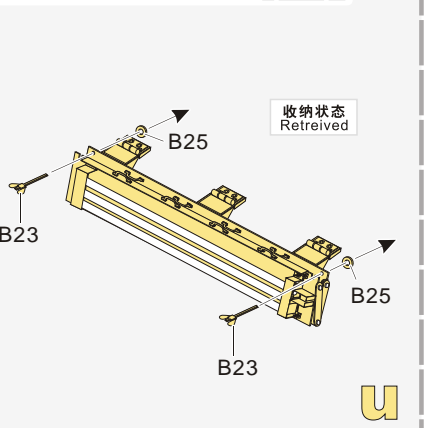

快干胶 Super glue 尖嘴钳 Needle nose pliers 镊子 Tweezers 美工刀 Craft knife 笔钻 pin vice

- 
 安装
install
- 
 折叠
bend
- A1**
 改造件零件编号
PE/resin part number
- B12**
 原零件编号
kit part number
- C22**
 被替换的原零件编号
replaced kit part number
- 
 另一侧相同制作
repeat on opposite side
- 
 切除
remove
- 
 打磨
grind off
- 
 弧度卷曲
radial bending
- x2**
 制作若干组
multiple assembly
- 
 选择安装
alternative
- 
 钻孔
drill
- 
 注意
caution

 用尖端在凹槽处冲压
use penpoint to press on the dent

蚀刻片零件内侧面向上
Put the part upside down
 用笔尖在凹槽处刺
Use penpoint to press on the dent

1/35 MILITARY MINIATURE VEHICLE UPGRADE SERIES PE351347

1/35 MILITARY MINIATURE VEHICLE UPGRADE SERIES PE351347