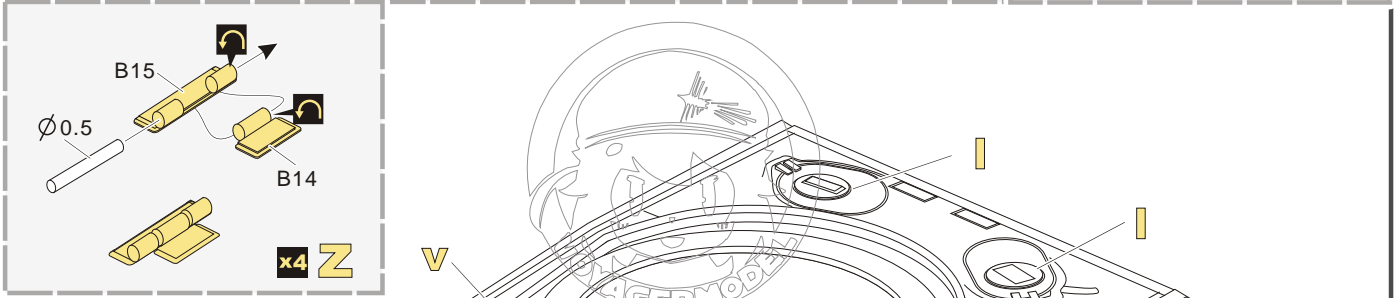

 用尖端在凹槽处冲压
use penpoint to press on the dent

蚀刻片零件内侧面向上
Put the part upside down
 用笔尖在凹槽处刺
Use penpoint to press on the dent

1/35 MILITARY MINIATURE VEHICLE UPGRADE SERIES PE351347

1/35 MILITARY MINIATURE VEHICLE UPGRADE SERIES PE351347