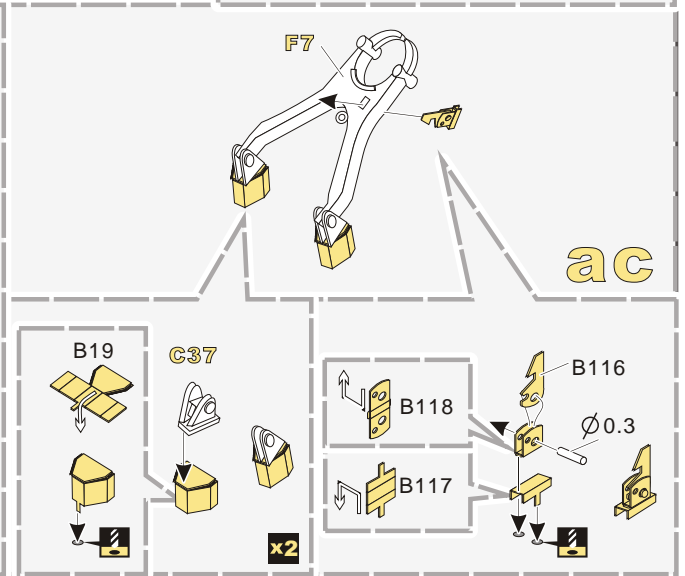

快干胶 Super glue 尖嘴钳 Needle nose pliers 镊子 Tweezers 美工刀 Craft knife 笔钻 pin vice

- 
 安装
install
- 
 折叠
bend
- A1**
 改造件零件编号
PE/resin part number
- B12**
 原零件编号
kit part number
- C22**
 被替换的原零件编号
replaced kit part number
- 
 另一侧相同制作
repeat on opposite side
- 
 切除
remove
- 
 打磨
grind off
- 
 弧度卷曲
radial bending
- x2**
 制作若干组
multiple assembly
- 
 选择安装
alternative
- 
 钻孔
drill
- 
 注意
caution

 用尖端在凹槽处冲压
use penpoint to press on the dent

蚀刻片零件内侧面向上
Put the part upside down
 用笔尖在凹槽处刺
Use penpoint to press on the dent

1/35 MILITARY MINIATURE VEHICLE UPGRADE SERIES PE351347

1/35 MILITARY MINIATURE VEHICLE UPGRADE SERIES PE351347

1/35 MILITARY MINIATURE VEHICLE UPGRADE SERIES PE351347

推荐 PE 351047
VOYAGERMODEL PE 351047
Recommended

VOYAGERMODEL® 无惧不至 极尽享受
The Best Upgrade Solution

Recommended item

PE 351004	WWII US M4A3E8 HVSS Basic
PE 351010	WWII US M10 IIC Achilles tank destroyer Basic
PE 35856	WWII US M10 tank destroyer Basic (Gun barrel , Atenna base include)
PE 35139	WWII US M4A2 / Sherman Mk-III
PE 35810	WWII US M4A3E8 Sherman "Easy Eight" Basic
PE 35148	WWII UK Sherman VC Firefly
PE 35182	Modern IDF M51 Sherman
PE 35446	Israeli M1 Super Sherman Tank basic
PE 35485	Modern IDF M51 Sherman
PE 35709	WWII US M4A3E8 Sherman "Easy Eight" Basic
PE 351026	Modern US Army HUMVEE carried Mk19
VBS0215	Modern US Stryker family Duke IED JAMMERS
PEA 441	HUMVEE/DUMVEE Super Swaper wheels w/spare wheel