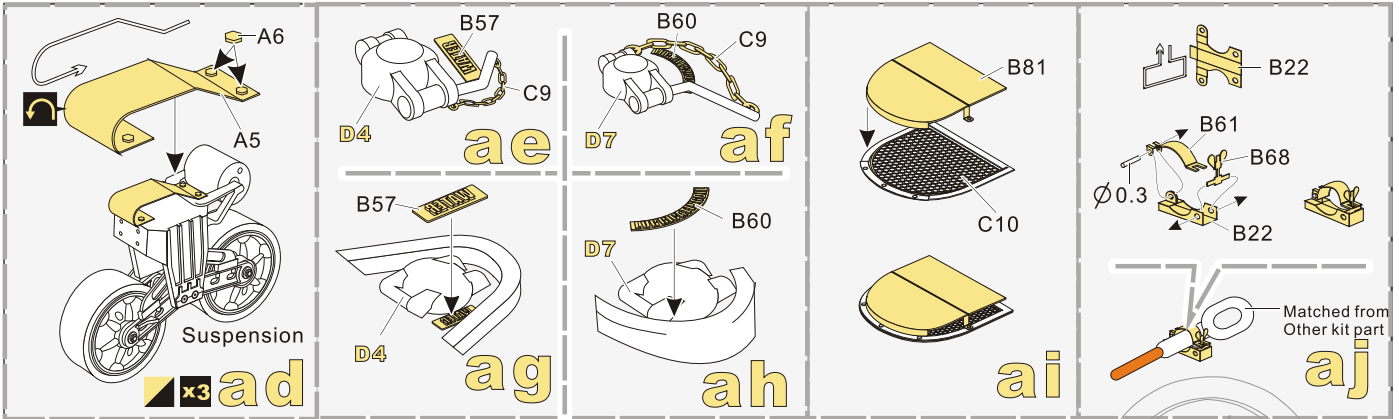

1/35 MILITARY MINIATURE VEHICLE UPGRADE SERIES PE351347

推荐 PE 351047
VOYAGERMODEL PE 351047
Recommended