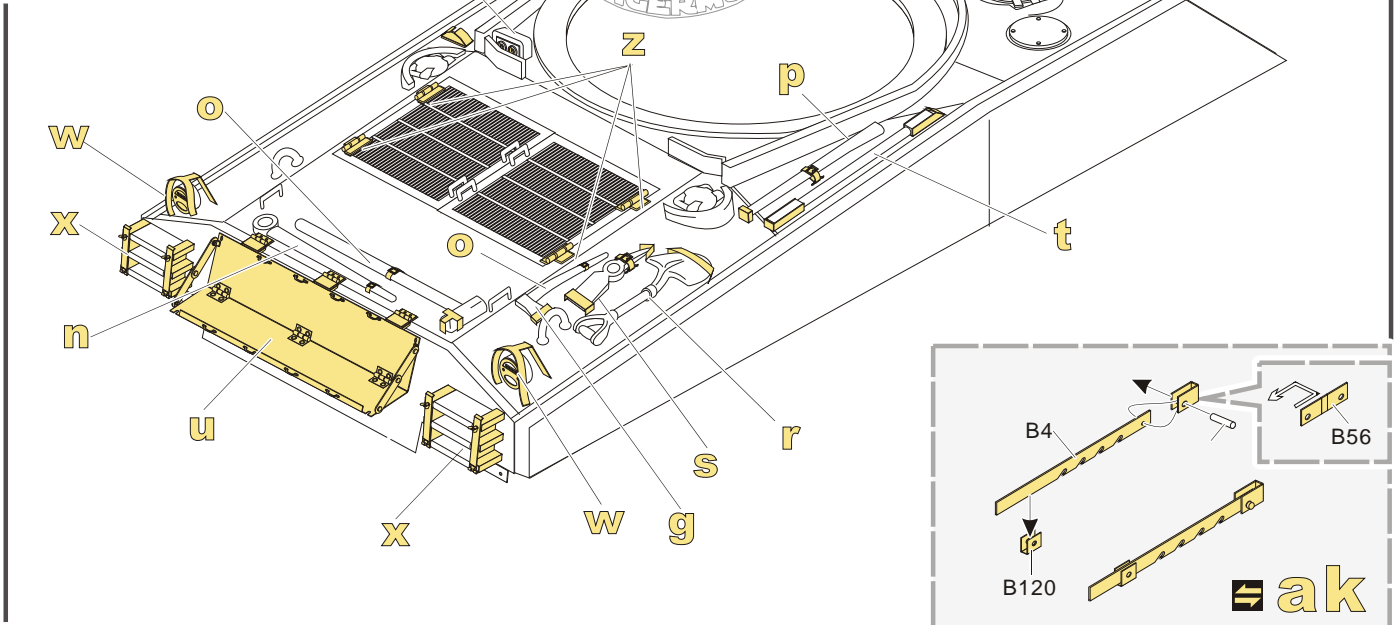

 用尖端在凹槽处冲压
use penpoint to press on the dent

蚀刻片零件内侧面向上
Put the part upside down
 用笔尖在凹槽处刺
Use penpoint to press on the dent

1/35 MILITARY MINIATURE VEHICLE UPGRADE SERIES PE351347

1/35 MILITARY MINIATURE VEHICLE UPGRADE SERIES PE351347