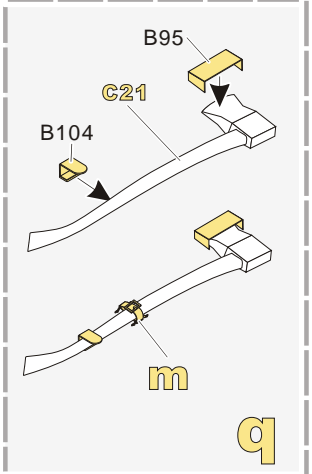

快干胶 Super glue 尖嘴钳 Needle nose pliers 镊子 Tweezers 美工刀 Craft knife 笔钻 pin vice

- 
 安装
install
- 
 折叠
bend
- A1**
 改造件零件编号
PE/resin part number
- B12**
 原零件编号
kit part number
- C22**
 被替换的原零件编号
replaced kit part number
- 
 另一侧相同制作
repeat on opposite side
- 
 切除
remove
- 
 打磨
grind off
- 
 弧度卷曲
radial bending
- x2**
 制作若干组
multiple assembly
- 
 选择安装
alternative
- 
 钻孔
drill
- 
 注意
caution

 用尖端在凹槽处冲压
use penpoint to press on the dent

蚀刻片零件内侧面向上
Put the part upside down
 用笔尖在凹槽处刺
Use penpoint to press on the dent

1/35 MILITARY MINIATURE VEHICLE UPGRADE SERIES PE351347

1/35 MILITARY MINIATURE VEHICLE UPGRADE SERIES PE351347