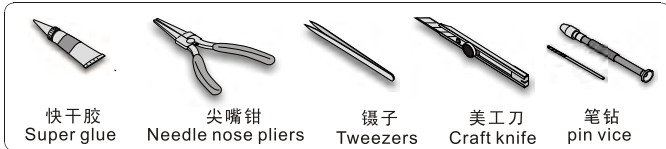

1/35 MILITARY MINIATURE VEHICLE UPGRADE SERIES PE351347

WWII US M4A3E2 JUMBO Assault Tank Basic

二战美国M4A3E2 巨无霸突击坦克基本改造件

[For MENG TS-045]

Technical assistance provided by Mr.ZHONG MINGZHOU

推荐使用工具 RECOMMENDED TOOLS

快干胶 Super glue 尖嘴钳 Needle nose pliers 镊子 Tweezers 美工刀 Craft knife 笔钻 pin vice

- 
 安装
install
- 
 折叠
bend
- A1**
 改造件零件编号
PE/resin part number
- B12**
 原零件编号
kit part number
- C22**
 被替换的原零件编号
replaced kit part number
- 
 另一侧相同制作
repeat on opposite side
- 
 切除
remove
- 
 打磨
grind off
- 
 弧度卷曲
radial bending
- x2**
 制作若干组
multiple assembly
- 
 选择安装
alternative
- 
 钻孔
drill
- 
 注意
caution

 用尖端在凹槽处冲压
use penpoint to press on the dent

蚀刻片零件内侧面向上
Put the part upside down
 用笔尖在凹槽处刺
Use penpoint to press on the dent

1/35 MILITARY MINIATURE VEHICLE UPGRADE SERIES PE351347

1/35 MILITARY MINIATURE VEHICLE UPGRADE SERIES PE351347