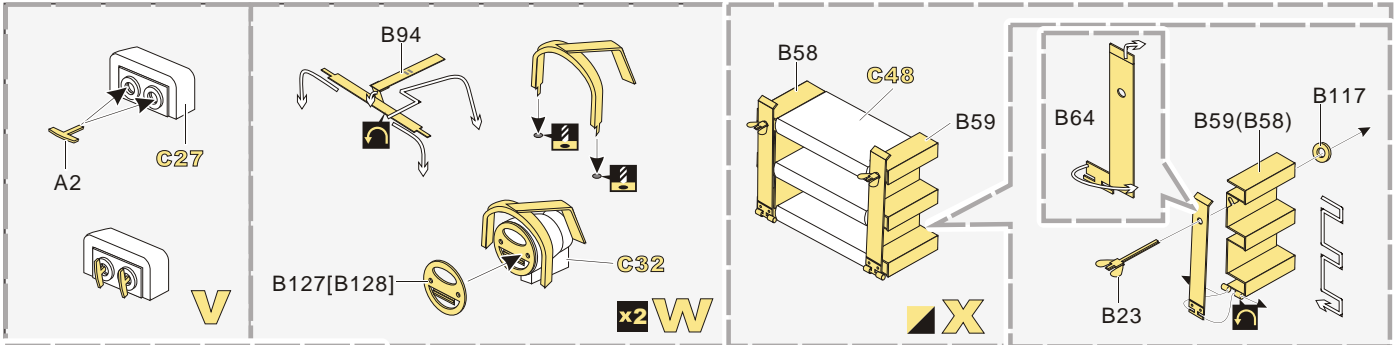

快干胶 Super glue 尖嘴钳 Needle nose pliers 镊子 Tweezers 美工刀 Craft knife 笔钻 pin vice

- 
 安装
install
- 
 折叠
bend
- A1**
 改造件零件编号
PE/resin part number
- B12**
 原零件编号
kit part number
- C22**
 被替换的原零件编号
replaced kit part number
- 
 另一侧相同制作
repeat on opposite side
- 
 切除
remove
- 
 打磨
grind off
- 
 弧度卷曲
radial bending
- x2**
 制作若干组
multiple assembly
- 
 选择安装
alternative
- 
 钻孔
drill
- 
 注意
caution

 用尖端在凹槽处冲压
use penpoint to press on the dent

蚀刻片零件内侧面向上
Put the part upside down
 用笔尖在凹槽处刺
Use penpoint to press on the dent

1/35 MILITARY MINIATURE VEHICLE UPGRADE SERIES PE351347

1/35 MILITARY MINIATURE VEHICLE UPGRADE SERIES PE351347