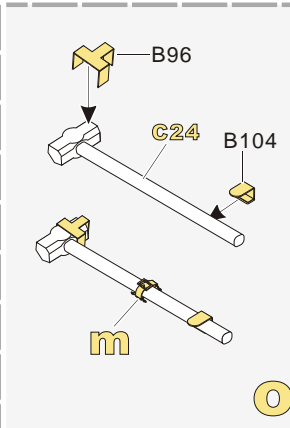

快干胶 Super glue 尖嘴钳 Needle nose pliers 镊子 Tweezers 美工刀 Craft knife 笔钻 pin vice

- 
 安装
install
- 
 折叠
bend
- A1**
 改造件零件编号
PE/resin part number
- B12**
 原零件编号
kit part number
- C22**
 被替换的原零件编号
replaced kit part number
- 
 另一侧相同制作
repeat on opposite side
- 
 切除
remove
- 
 打磨
grind off
- 
 弧度卷曲
radial bending
- x2**
 制作若干组
multiple assembly
- 
 选择安装
alternative
- 
 钻孔
drill
- 
 注意
caution

 用尖端在凹槽处冲压
use penpoint to press on the dent

蚀刻片零件内侧面向上
Put the part upside down
 用笔尖在凹槽处刺
Use penpoint to press on the dent

1/35 MILITARY MINIATURE VEHICLE UPGRADE SERIES PE351347

1/35 MILITARY MINIATURE VEHICLE UPGRADE SERIES PE351347