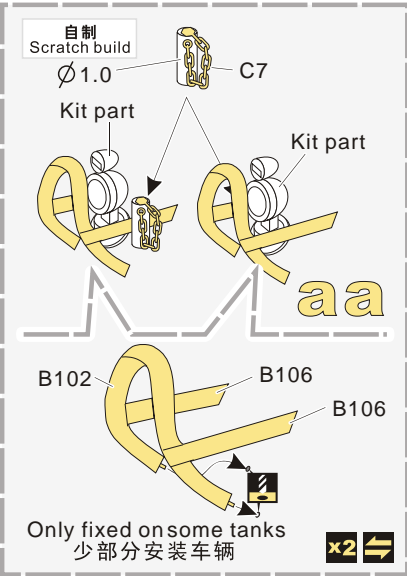

快干胶 Super glue 尖嘴钳 Needle nose pliers 镊子 Tweezers 美工刀 Craft knife 笔钻 pin vice

- 
 安装
install
- 
 折叠
bend
- A1**
 改造件零件编号
PE/resin part number
- B12**
 原零件编号
kit part number
- C22**
 被替换的原零件编号
replaced kit part number
- 
 另一侧相同制作
repeat on opposite side
- 
 切除
remove
- 
 打磨
grind off
- 
 弧度卷曲
radial bending
- x2**
 制作若干组
multiple assembly
- 
 选择安装
alternative
- 
 钻孔
drill
- 
 注意
caution

 用尖端在凹槽处冲压
use penpoint to press on the dent

蚀刻片零件内侧面向上
Put the part upside down
 用笔尖在凹槽处刺
Use penpoint to press on the dent

1/35 MILITARY MINIATURE VEHICLE UPGRADE SERIES PE351347

1/35 MILITARY MINIATURE VEHICLE UPGRADE SERIES PE351347