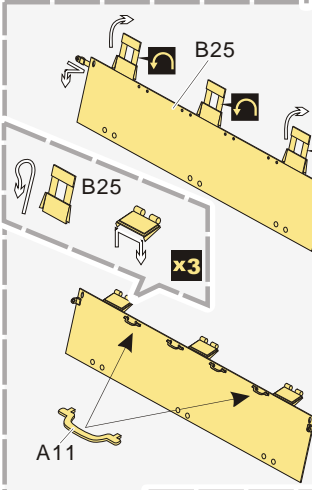

快干胶 Super glue 尖嘴钳 Needle nose pliers 镊子 Tweezers 美工刀 Craft knife 笔钻 pin vice

- 
 安装
install
- 
 折叠
bend
- A1**
 改造件零件编号
PE/resin part number
- B12**
 原零件编号
kit part number
- C22**
 被替换的原零件编号
replaced kit part number
- 
 另一侧相同制作
repeat on opposite side
- 
 切除
remove
- 
 打磨
grind off
- 
 弧度卷曲
radial bending
- x2**
 制作若干组
multiple assembly
- 
 选择安装
alternative
- 
 钻孔
drill
- 
 注意
caution

 用尖端在凹槽处冲压
use penpoint to press on the dent

蚀刻片零件内侧面向上
Put the part upside down
 用笔尖在凹槽处刺
Use penpoint to press on the dent

1/35 MILITARY MINIATURE VEHICLE UPGRADE SERIES PE351347

1/35 MILITARY MINIATURE VEHICLE UPGRADE SERIES PE351347