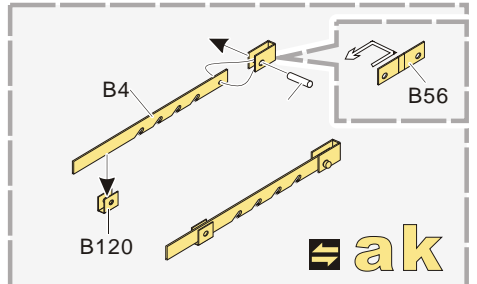

快干胶 Super glue 尖嘴钳 Needle nose pliers 镊子 Tweezers 美工刀 Craft knife 笔钻 pin vice

- 
 安装
install
- 
 折叠
bend
- A1**
 改造件零件编号
PE/resin part number
- B12**
 原零件编号
kit part number
- C22**
 被替换的原零件编号
replaced kit part number
- 
 另一侧相同制作
repeat on opposite side
- 
 切除
remove
- 
 打磨
grind off
- 
 弧度卷曲
radial bending
- x2**
 制作若干组
multiple assembly
- 
 选择安装
alternative
- 
 钻孔
drill
- 
 注意
caution

 用尖端在凹槽处冲压
use penpoint to press on the dent

蚀刻片零件内侧面向上
Put the part upside down
 用笔尖在凹槽处刺
Use penpoint to press on the dent

1/35 MILITARY MINIATURE VEHICLE UPGRADE SERIES PE351347

1/35 MILITARY MINIATURE VEHICLE UPGRADE SERIES PE351347