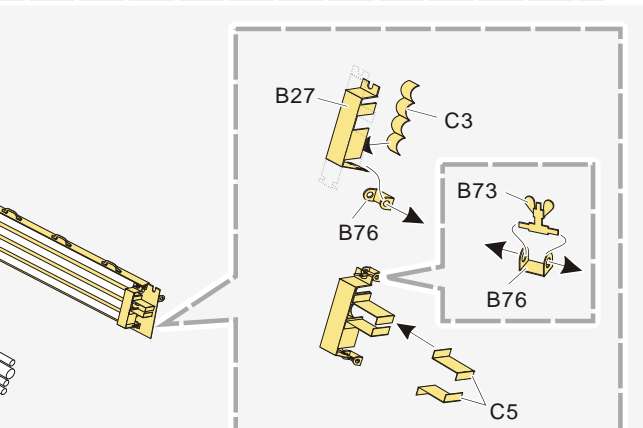

快干胶 Super glue 尖嘴钳 Needle nose pliers 镊子 Tweezers 美工刀 Craft knife 笔钻 pin vice

- 
 安装
install
- 
 折叠
bend
- A1**
 改造件零件编号
PE/resin part number
- B12**
 原零件编号
kit part number
- C22**
 被替换的原零件编号
replaced kit part number
- 
 另一侧相同制作
repeat on opposite side
- 
 切除
remove
- 
 打磨
grind off
- 
 弧度卷曲
radial bending
- x2**
 制作若干组
multiple assembly
- 
 选择安装
alternative
- 
 钻孔
drill
- 
 注意
caution

 用尖端在凹槽处冲压
use penpoint to press on the dent

蚀刻片零件内侧面向上
Put the part upside down
 用笔尖在凹槽处刺
Use penpoint to press on the dent

1/35 MILITARY MINIATURE VEHICLE UPGRADE SERIES PE351347

1/35 MILITARY MINIATURE VEHICLE UPGRADE SERIES PE351347