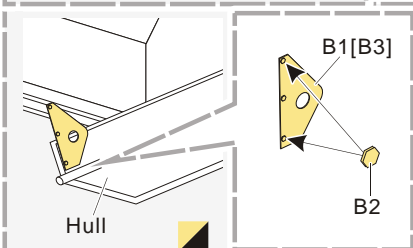

VOYAGERMODEL® 无惧不至 极尽享受
The Best Upgrade Solution

Recommended item

PE 351004	WWII US M4A3E8 HVSS Basic
PE 351010	WWII US M10 IIC Achilles tank destroyer Basic
PE 35856	WWII US M10 tank destroyer Basic (Gun barrel , Atenna base include)
PE 35139	WWII US M4A2 / Sherman Mk-III
PE 35810	WWII US M4A3E8 Sherman "Easy Eight" Basic
PE 35148	WWII UK Sherman VC Firefly
PE 35182	Modern IDF M51 Sherman
PE 35446	Israeli M1 Super Sherman Tank basic
PE 35485	Modern IDF M51 Sherman
PE 35709	WWII US M4A3E8 Sherman "Easy Eight" Basic
PE 351026	Modern US Army HUMVEE carried Mk19
VBS0215	Modern US Stryker family Duke IED JAMMERS
PEA 441	HUMVEE/DUMVEE Super Swaper wheels w/spare wheel