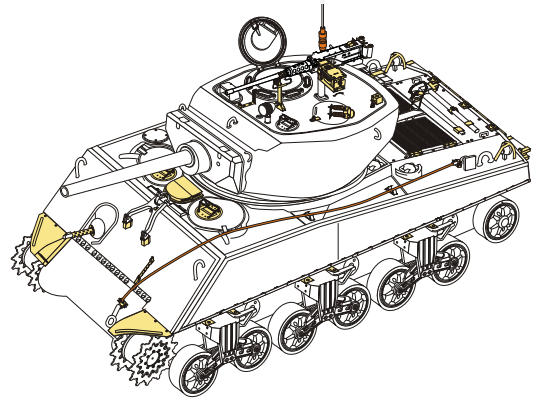

1/35 MILITARY MINIATURE VEHICLE UPGRADE SERIES PE351347

WWII US M4A3E2 JUMBO Assault Tank Basic

二战美国M4A3E2 巨无霸突击坦克基本改造件

[For MENG TS-045]

Technical assistance provided by Mr.ZHONG MINGZHOU

推荐使用工具 RECOMMENDED TOOLS

快干胶 Super glue 尖嘴钳 Needle nose pliers 镊子 Tweezers 美工刀 Craft knife 笔钻 pin vice

- 
 安装
install
- 
 折叠
bend
- A1**
 改造件零件编号
PE/resin part number
- B12**
 原零件编号
kit part number
- C22**
 被替换的原零件编号
replaced kit part number
- 
 另一侧相同制作
repeat on opposite side
- 
 切除
remove
- 
 打磨
grind off
- 
 弧度卷曲
radial bending
- x2**
 制作若干组
multiple assembly
- 
 选择安装
alternative
- 
 钻孔
drill
- 
 注意
caution

 用尖端在凹槽处冲压
use penpoint to press on the dent

蚀刻片零件内侧面向上
Put the part upside down
 用笔尖在凹槽处刺
Use penpoint to press on the dent

1/35 MILITARY MINIATURE VEHICLE UPGRADE SERIES PE351347

1/35 MILITARY MINIATURE VEHICLE UPGRADE SERIES PE351347