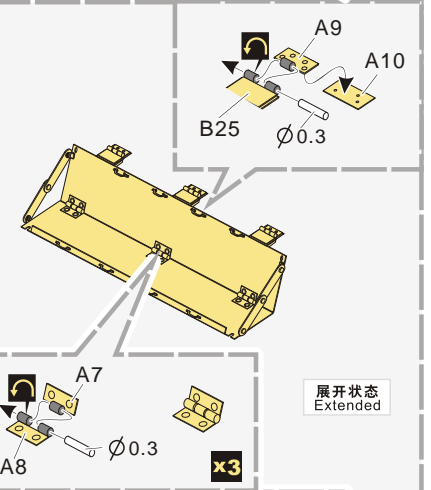

快干胶 Super glue 尖嘴钳 Needle nose pliers 镊子 Tweezers 美工刀 Craft knife 笔钻 pin vice

- 
 安装
install
- 
 折叠
bend
- A1**
 改造件零件编号
PE/resin part number
- B12**
 原零件编号
kit part number
- C22**
 被替换的原零件编号
replaced kit part number
- 
 另一侧相同制作
repeat on opposite side
- 
 切除
remove
- 
 打磨
grind off
- 
 弧度卷曲
radial bending
- x2**
 制作若干组
multiple assembly
- 
 选择安装
alternative
- 
 钻孔
drill
- 
 注意
caution

 用尖端在凹槽处冲压
use penpoint to press on the dent

蚀刻片零件内侧面向上
Put the part upside down
 用笔尖在凹槽处刺
Use penpoint to press on the dent

1/35 MILITARY MINIATURE VEHICLE UPGRADE SERIES PE351347

1/35 MILITARY MINIATURE VEHICLE UPGRADE SERIES PE351347