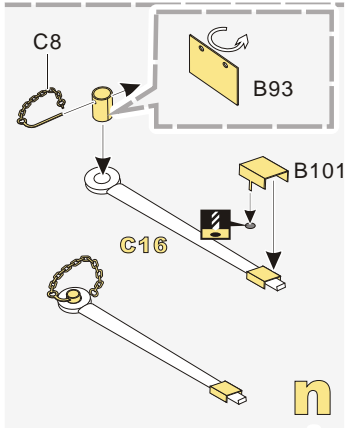

快干胶 Super glue 尖嘴钳 Needle nose pliers 镊子 Tweezers 美工刀 Craft knife 笔钻 pin vice

- 
 安装
install
- 
 折叠
bend
- A1**
 改造件零件编号
PE/resin part number
- B12**
 原零件编号
kit part number
- C22**
 被替换的原零件编号
replaced kit part number
- 
 另一侧相同制作
repeat on opposite side
- 
 切除
remove
- 
 打磨
grind off
- 
 弧度卷曲
radial bending
- x2**
 制作若干组
multiple assembly
- 
 选择安装
alternative
- 
 钻孔
drill
- 
 注意
caution

 用尖端在凹槽处冲压
use penpoint to press on the dent

蚀刻片零件内侧面向上
Put the part upside down
 用笔尖在凹槽处刺
Use penpoint to press on the dent

1/35 MILITARY MINIATURE VEHICLE UPGRADE SERIES PE351347

1/35 MILITARY MINIATURE VEHICLE UPGRADE SERIES PE351347