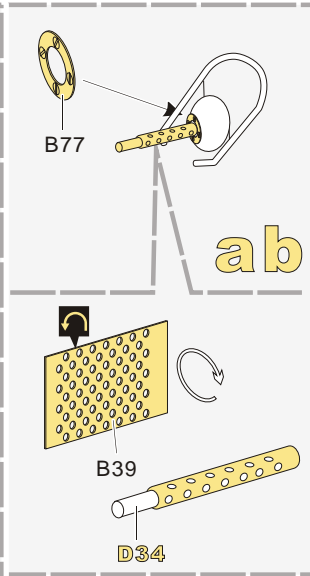

快干胶 Super glue 尖嘴钳 Needle nose pliers 镊子 Tweezers 美工刀 Craft knife 笔钻 pin vice

- 
 安装
install
- 
 折叠
bend
- A1**
 改造件零件编号
PE/resin part number
- B12**
 原零件编号
kit part number
- C22**
 被替换的原零件编号
replaced kit part number
- 
 另一侧相同制作
repeat on opposite side
- 
 切除
remove
- 
 打磨
grind off
- 
 弧度卷曲
radial bending
- x2**
 制作若干组
multiple assembly
- 
 选择安装
alternative
- 
 钻孔
drill
- 
 注意
caution

 用尖端在凹槽处冲压
use penpoint to press on the dent

蚀刻片零件内侧面向上
Put the part upside down
 用笔尖在凹槽处刺
Use penpoint to press on the dent

1/35 MILITARY MINIATURE VEHICLE UPGRADE SERIES PE351347

1/35 MILITARY MINIATURE VEHICLE UPGRADE SERIES PE351347