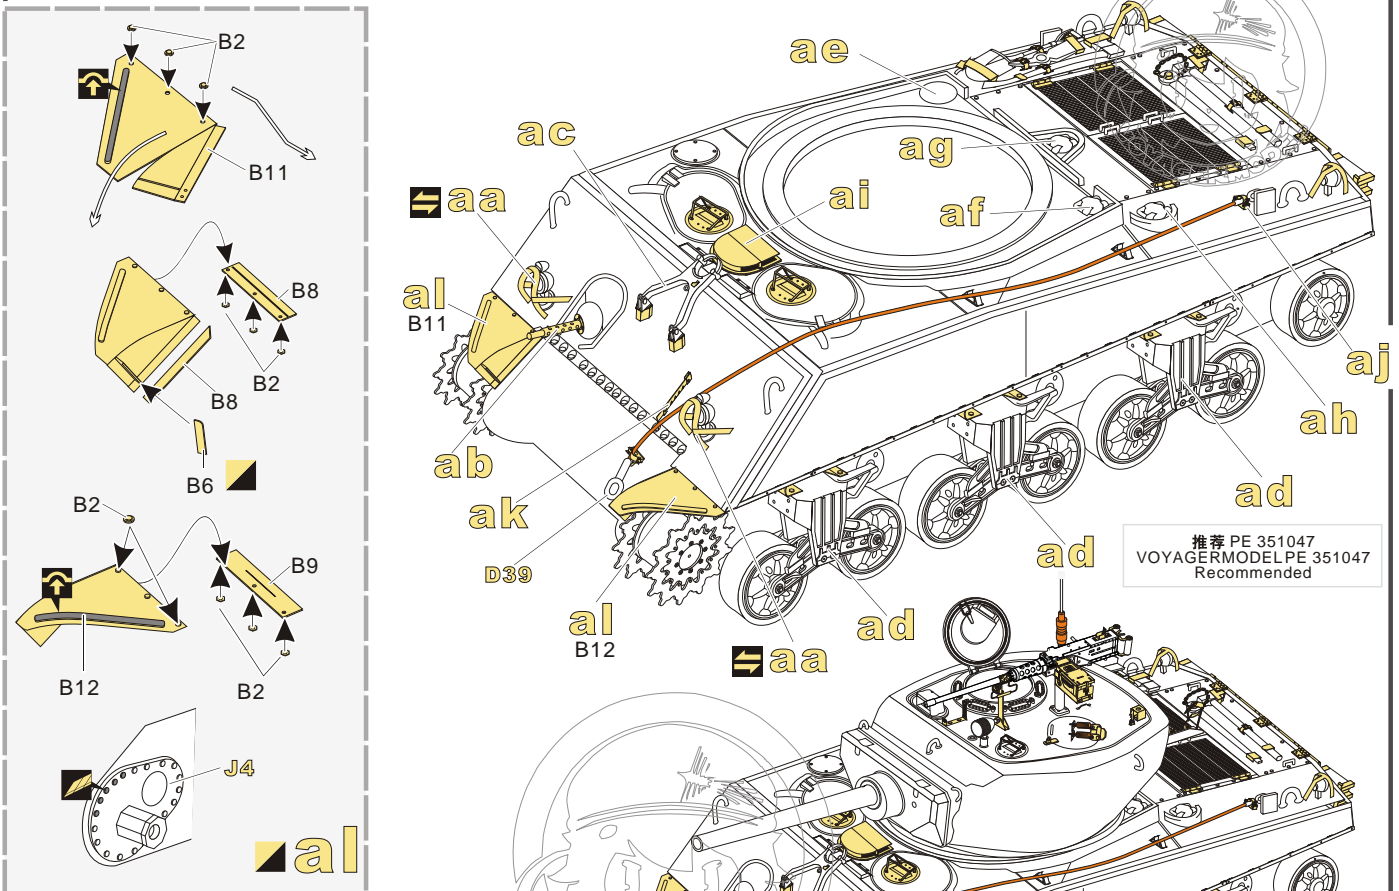

1/35 MILITARY MINIATURE VEHICLE UPGRADE SERIES PE351347

推荐 PE 351047
VOYAGERMODEL PE 351047
Recommended