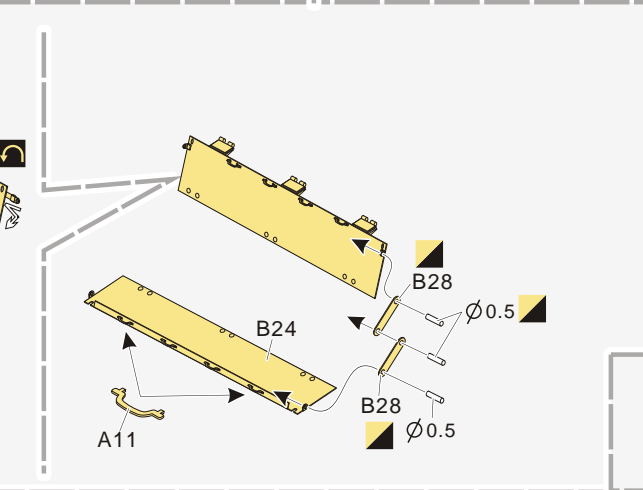

快干胶 Super glue 尖嘴钳 Needle nose pliers 镊子 Tweezers 美工刀 Craft knife 笔钻 pin vice

- 
 安装
install
- 
 折叠
bend
- A1**
 改造件零件编号
PE/resin part number
- B12**
 原零件编号
kit part number
- C22**
 被替换的原零件编号
replaced kit part number
- 
 另一侧相同制作
repeat on opposite side
- 
 切除
remove
- 
 打磨
grind off
- 
 弧度卷曲
radial bending
- x2**
 制作若干组
multiple assembly
- 
 选择安装
alternative
- 
 钻孔
drill
- 
 注意
caution

 用尖端在凹槽处冲压
use penpoint to press on the dent

蚀刻片零件内侧面向上
Put the part upside down
 用笔尖在凹槽处刺
Use penpoint to press on the dent

1/35 MILITARY MINIATURE VEHICLE UPGRADE SERIES PE351347

1/35 MILITARY MINIATURE VEHICLE UPGRADE SERIES PE351347