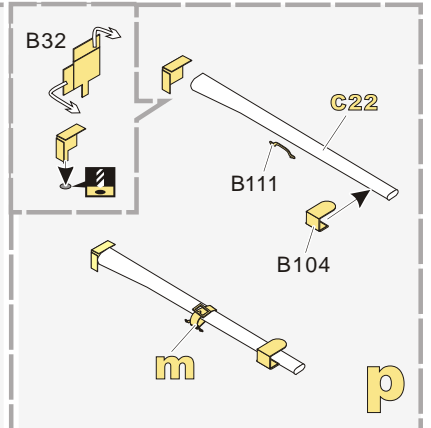

快干胶 Super glue 尖嘴钳 Needle nose pliers 镊子 Tweezers 美工刀 Craft knife 笔钻 pin vice

- 
 安装
install
- 
 折叠
bend
- A1**
 改造件零件编号
PE/resin part number
- B12**
 原零件编号
kit part number
- C22**
 被替换的原零件编号
replaced kit part number
- 
 另一侧相同制作
repeat on opposite side
- 
 切除
remove
- 
 打磨
grind off
- 
 弧度卷曲
radial bending
- x2**
 制作若干组
multiple assembly
- 
 选择安装
alternative
- 
 钻孔
drill
- 
 注意
caution

 用尖端在凹槽处冲压
use penpoint to press on the dent

蚀刻片零件内侧面向上
Put the part upside down
 用笔尖在凹槽处刺
Use penpoint to press on the dent

1/35 MILITARY MINIATURE VEHICLE UPGRADE SERIES PE351347

1/35 MILITARY MINIATURE VEHICLE UPGRADE SERIES PE351347