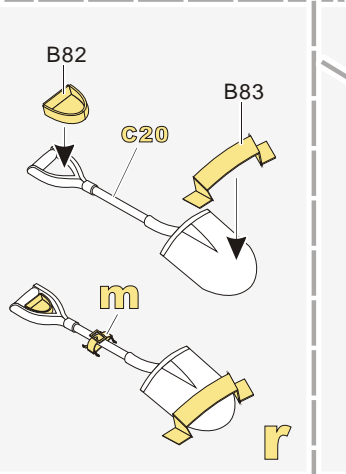

快干胶 Super glue 尖嘴钳 Needle nose pliers 镊子 Tweezers 美工刀 Craft knife 笔钻 pin vice

- 
 安装
install
- 
 折叠
bend
- A1**
 改造件零件编号
PE/resin part number
- B12**
 原零件编号
kit part number
- C22**
 被替换的原零件编号
replaced kit part number
- 
 另一侧相同制作
repeat on opposite side
- 
 切除
remove
- 
 打磨
grind off
- 
 弧度卷曲
radial bending
- x2**
 制作若干组
multiple assembly
- 
 选择安装
alternative
- 
 钻孔
drill
- 
 注意
caution

 用尖端在凹槽处冲压
use penpoint to press on the dent

蚀刻片零件内侧面向上
Put the part upside down
 用笔尖在凹槽处刺
Use penpoint to press on the dent

1/35 MILITARY MINIATURE VEHICLE UPGRADE SERIES PE351347

1/35 MILITARY MINIATURE VEHICLE UPGRADE SERIES PE351347