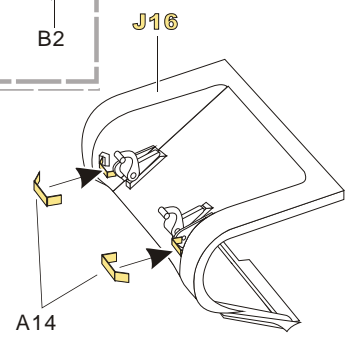

VOYAGERMODEL® 无惧不至 极尽享受
The Best Upgrade Solution

Recommended item

PE 351004	WWII US M4A3E8 HVSS Basic
PE 351010	WWII US M10 IIC Achilles tank destroyer Basic
PE 35856	WWII US M10 tank destroyer Basic (Gun barrel , Atenna base include)
PE 35139	WWII US M4A2 / Sherman Mk-III
PE 35810	WWII US M4A3E8 Sherman "Easy Eight" Basic
PE 35148	WWII UK Sherman VC Firefly
PE 35182	Modern IDF M51 Sherman
PE 35446	Israeli M1 Super Sherman Tank basic
PE 35485	Modern IDF M51 Sherman
PE 35709	WWII US M4A3E8 Sherman "Easy Eight" Basic
PE 351026	Modern US Army HUMVEE carried Mk19
VBS0215	Modern US Stryker family Duke IED JAMMERS
PEA 441	HUMVEE/DUMVEE Super Swaper wheels w/spare wheel