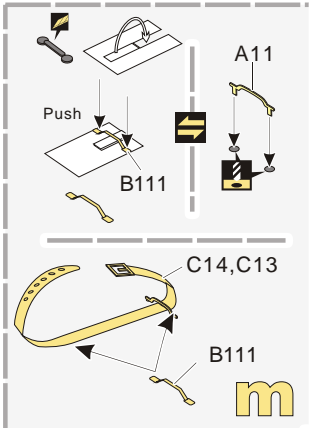

快干胶 Super glue 尖嘴钳 Needle nose pliers 镊子 Tweezers 美工刀 Craft knife 笔钻 pin vice

- 
 安装
install
- 
 折叠
bend
- A1**
 改造件零件编号
PE/resin part number
- B12**
 原零件编号
kit part number
- C22**
 被替换的原零件编号
replaced kit part number
- 
 另一侧相同制作
repeat on opposite side
- 
 切除
remove
- 
 打磨
grind off
- 
 弧度卷曲
radial bending
- x2**
 制作若干组
multiple assembly
- 
 选择安装
alternative
- 
 钻孔
drill
- 
 注意
caution

 用尖端在凹槽处冲压
use penpoint to press on the dent

蚀刻片零件内侧面向上
Put the part upside down
 用笔尖在凹槽处刺
Use penpoint to press on the dent

1/35 MILITARY MINIATURE VEHICLE UPGRADE SERIES PE351347

1/35 MILITARY MINIATURE VEHICLE UPGRADE SERIES PE351347