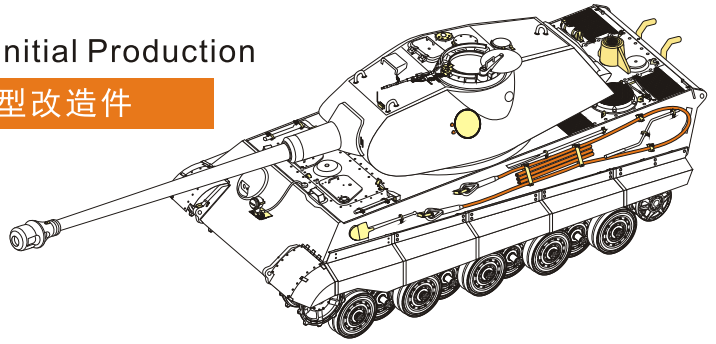

1/35 MILITARY MINIATURE VEHICLE UPGRADE SERIES PE351356

WWII German King Tiger (Porsche Turret) Initial Production

二战德军虎王坦克（保时捷炮塔）极初期型改造件

[For DRAGON / ZVEZDA kit]

推荐使用工具 RECOMMENDED TOOLS

- 安装
install
- 折叠
bend
- A1**