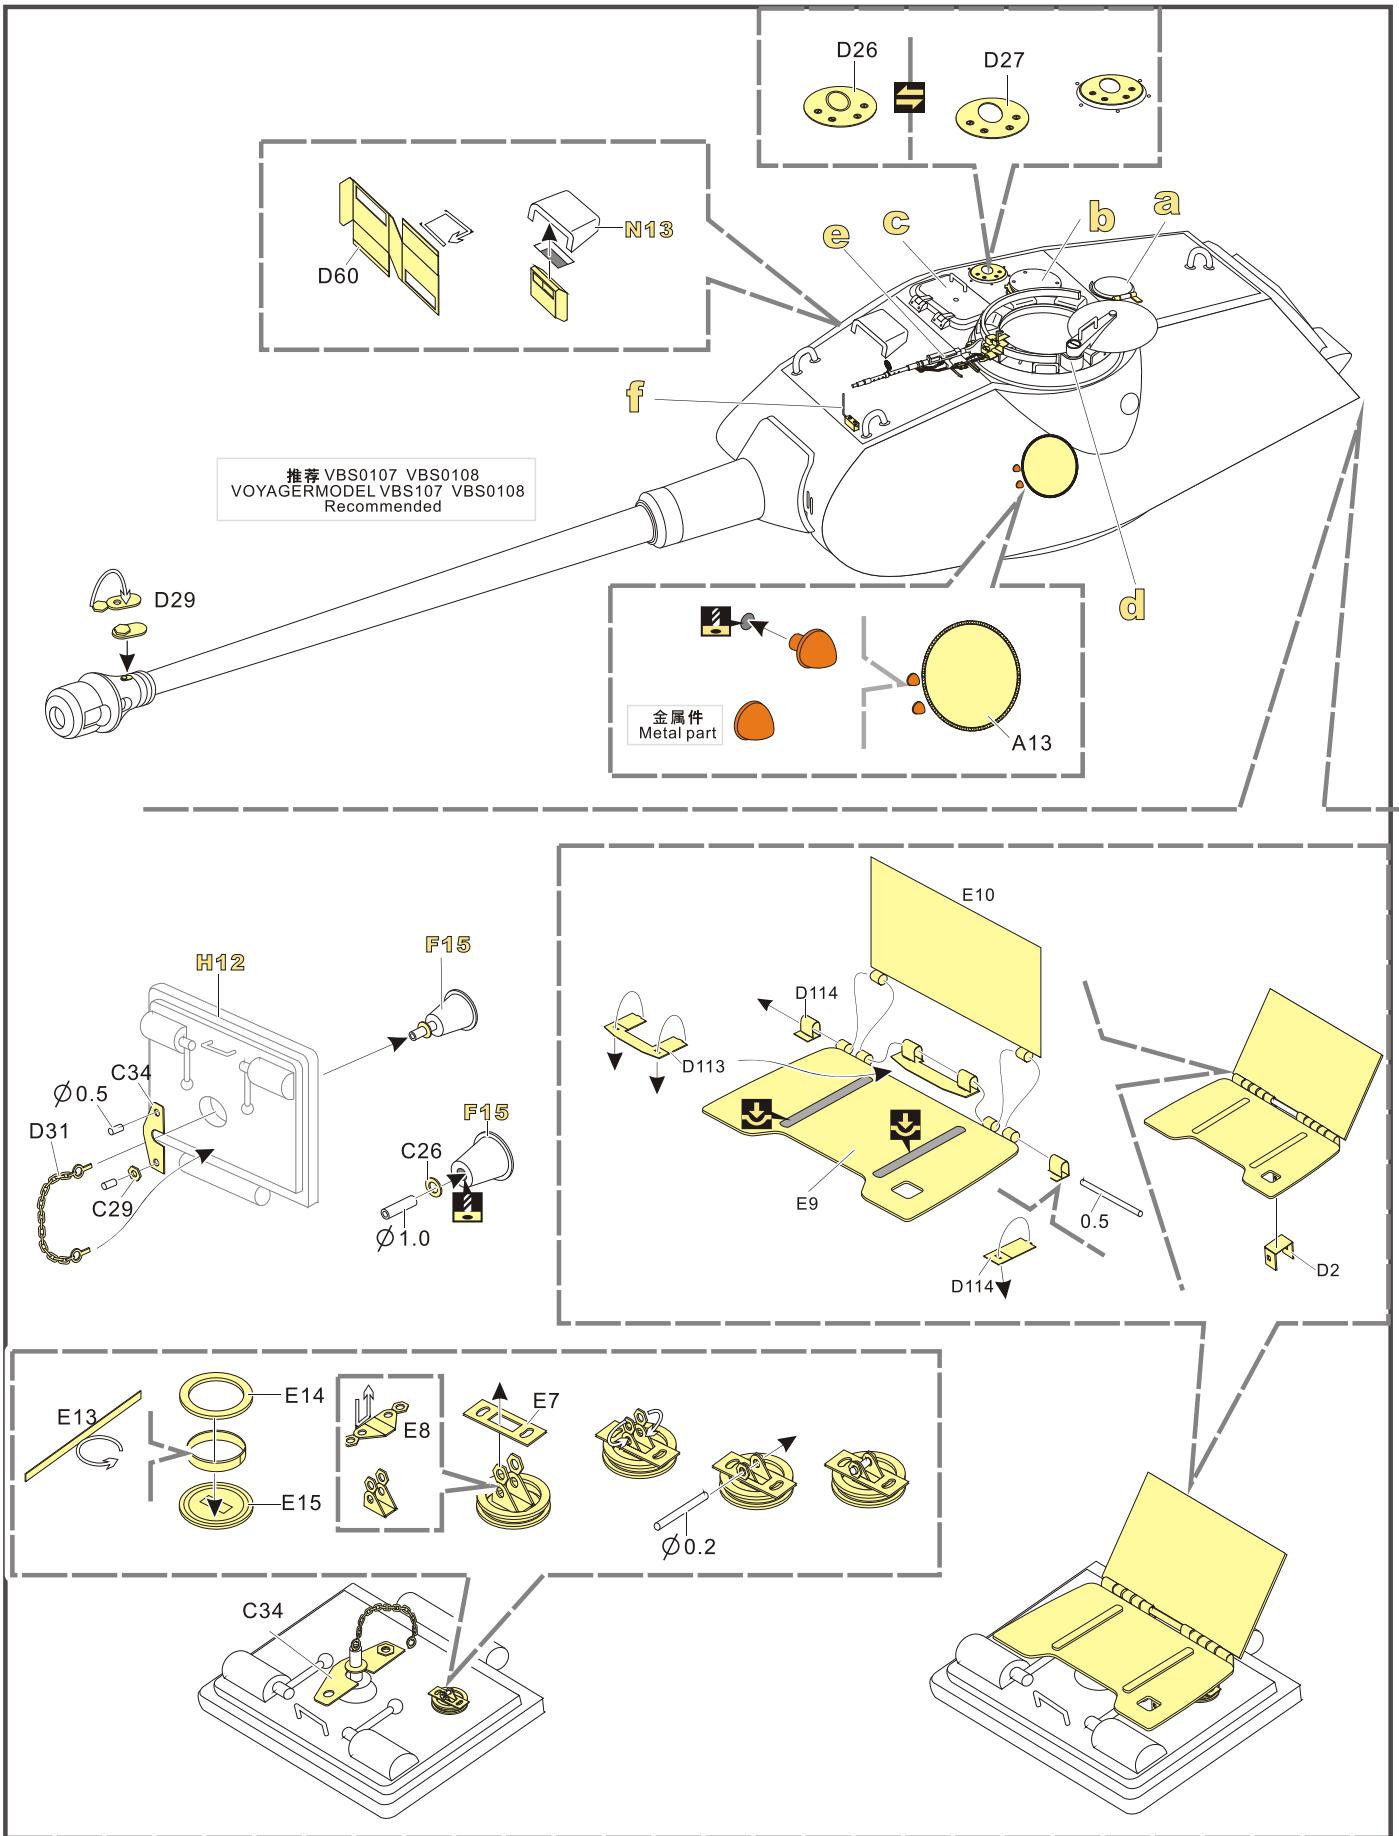

1/35 MILITARY MINIATURE VEHICLE UPGRADE SERIES PE351356