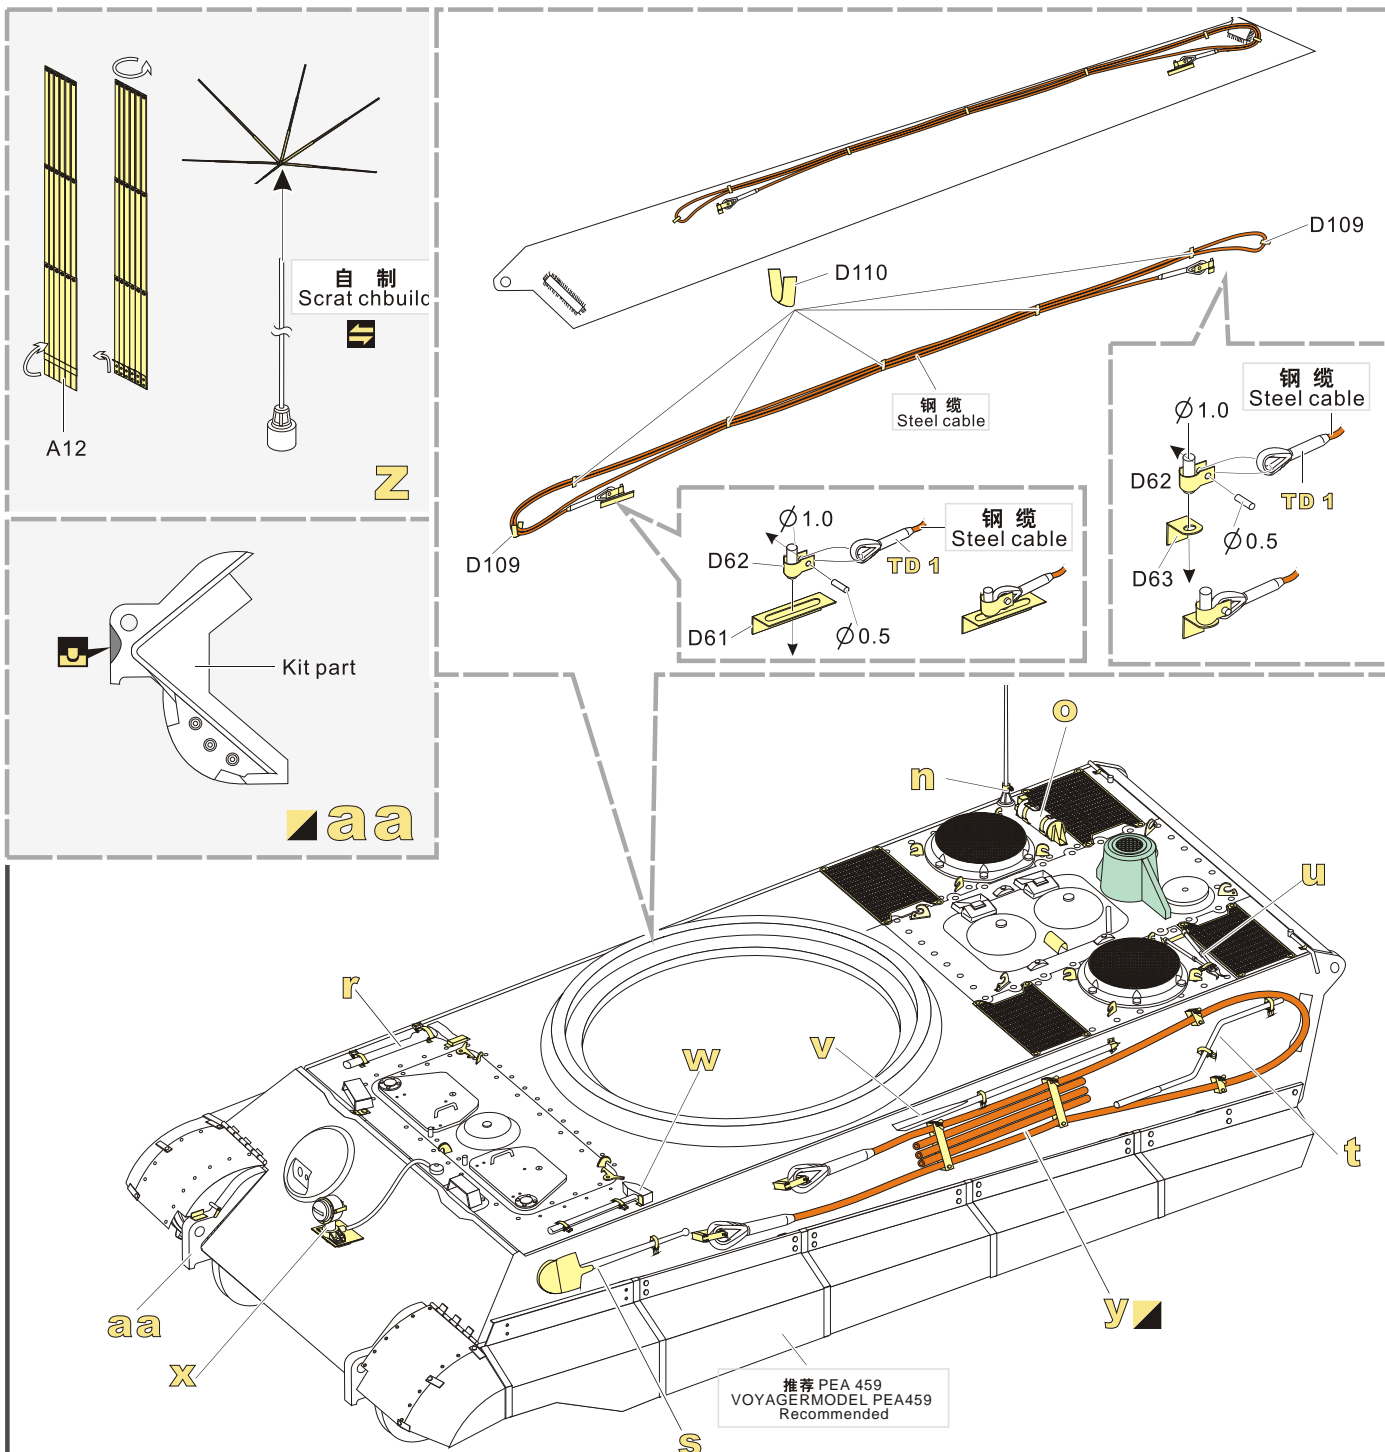

树脂件 Resin part

金属件 Metal part

铜管 Copper tube

铜缆 Copper cable

Ø0.3mm

Ø1.0

x2

1/35 MILITARY MINIATURE VEHICLE UPGRADE SERIES PE351356