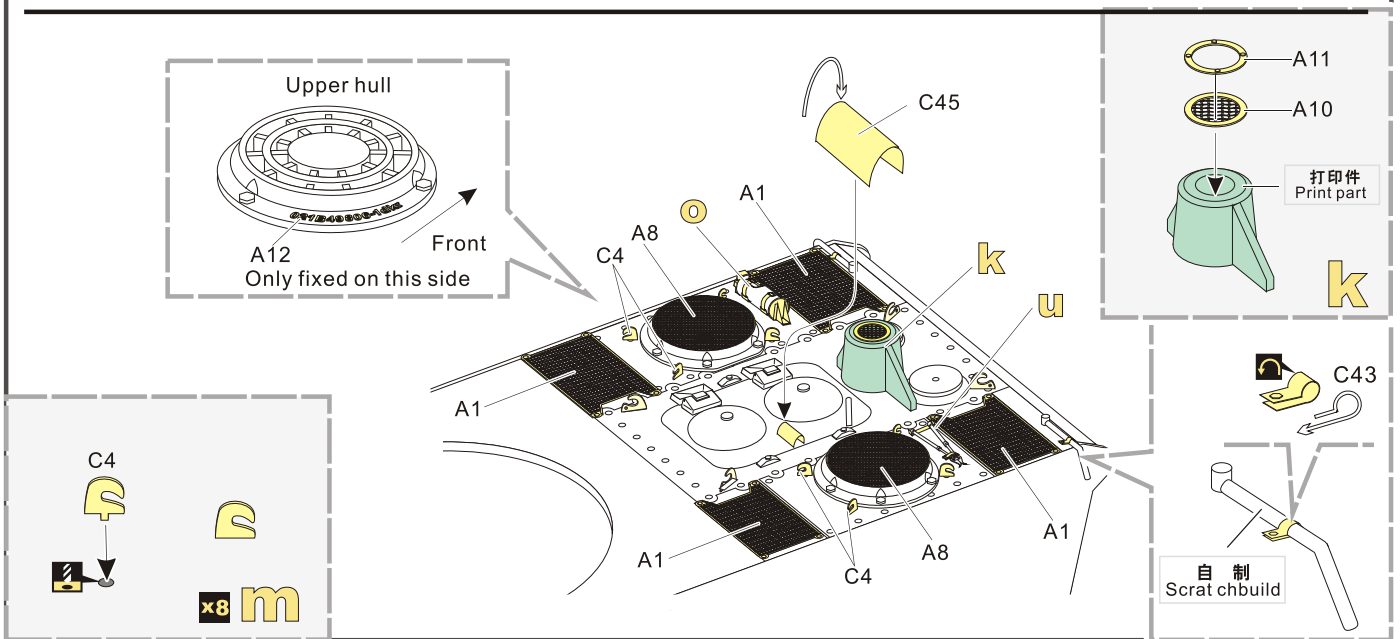

1/35 MILITARY MINIATURE VEHICLE UPGRADE SERIES PE351356