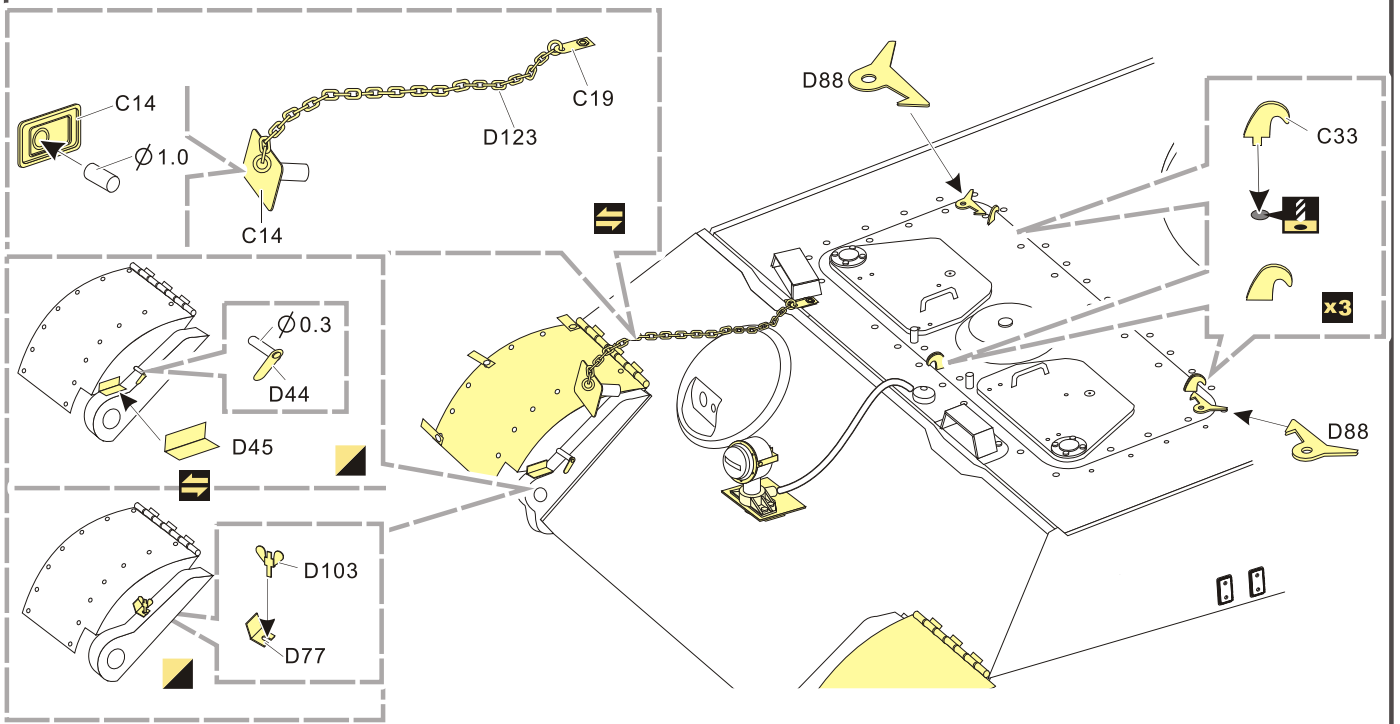

1/35 MILITARY MINIATURE VEHICLE UPGRADE SERIES PE351356