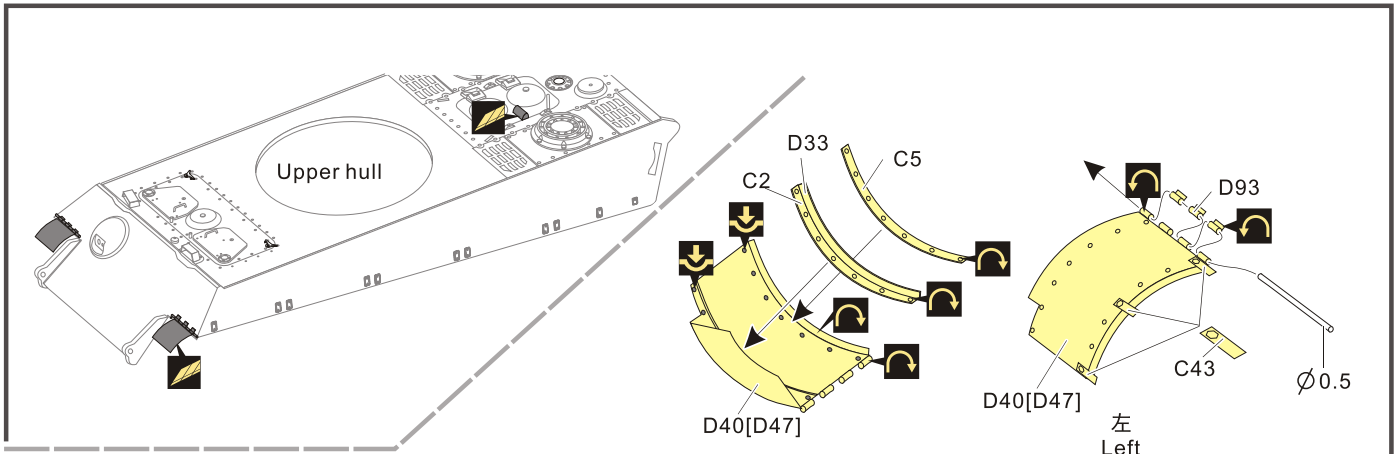

1/35 MILITARY MINIATURE VEHICLE UPGRADE SERIES PE351356