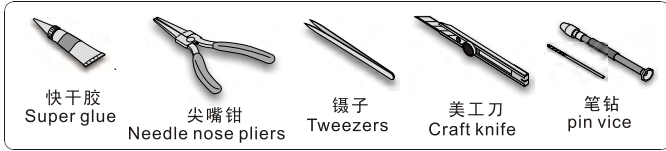

1/35 MILITARY MINIATURE VEHICLE UPGRADE SERIES PE351385

WWII German KINGTIGER Final version

二战德军虎王最终型105mm改造件

[For TRUMPETER]

■ 推荐使用工具 RECOMMENDED TOOLS

安装 install	折叠 fold	A1 改造件零件编号 PE/resin part number	B12 原零件编号 kit part number	C22 被替换的原零件编号 replaced kit part number	选择安装 alternative
弧度卷曲 radial bending	钻孔 drill	切除 remove	另一侧相同制作 repeat on opposite side	打磨 grind off	填补 fill
				x2 制作若干组 multiple assembly	

用尖端在凹槽处冲压
use penpoint to press on the dent

蚀刻片零件内侧面向上
PE part inboard side turn up
用笔尖在凹槽处划
Use penpoint scratch on the flute

圆珠笔
Ballpen

a Assembly of turret top parts: E8, C27, C40, D15.

b Assembly of turret ring and base: D21, C50, D103, D19, C8.