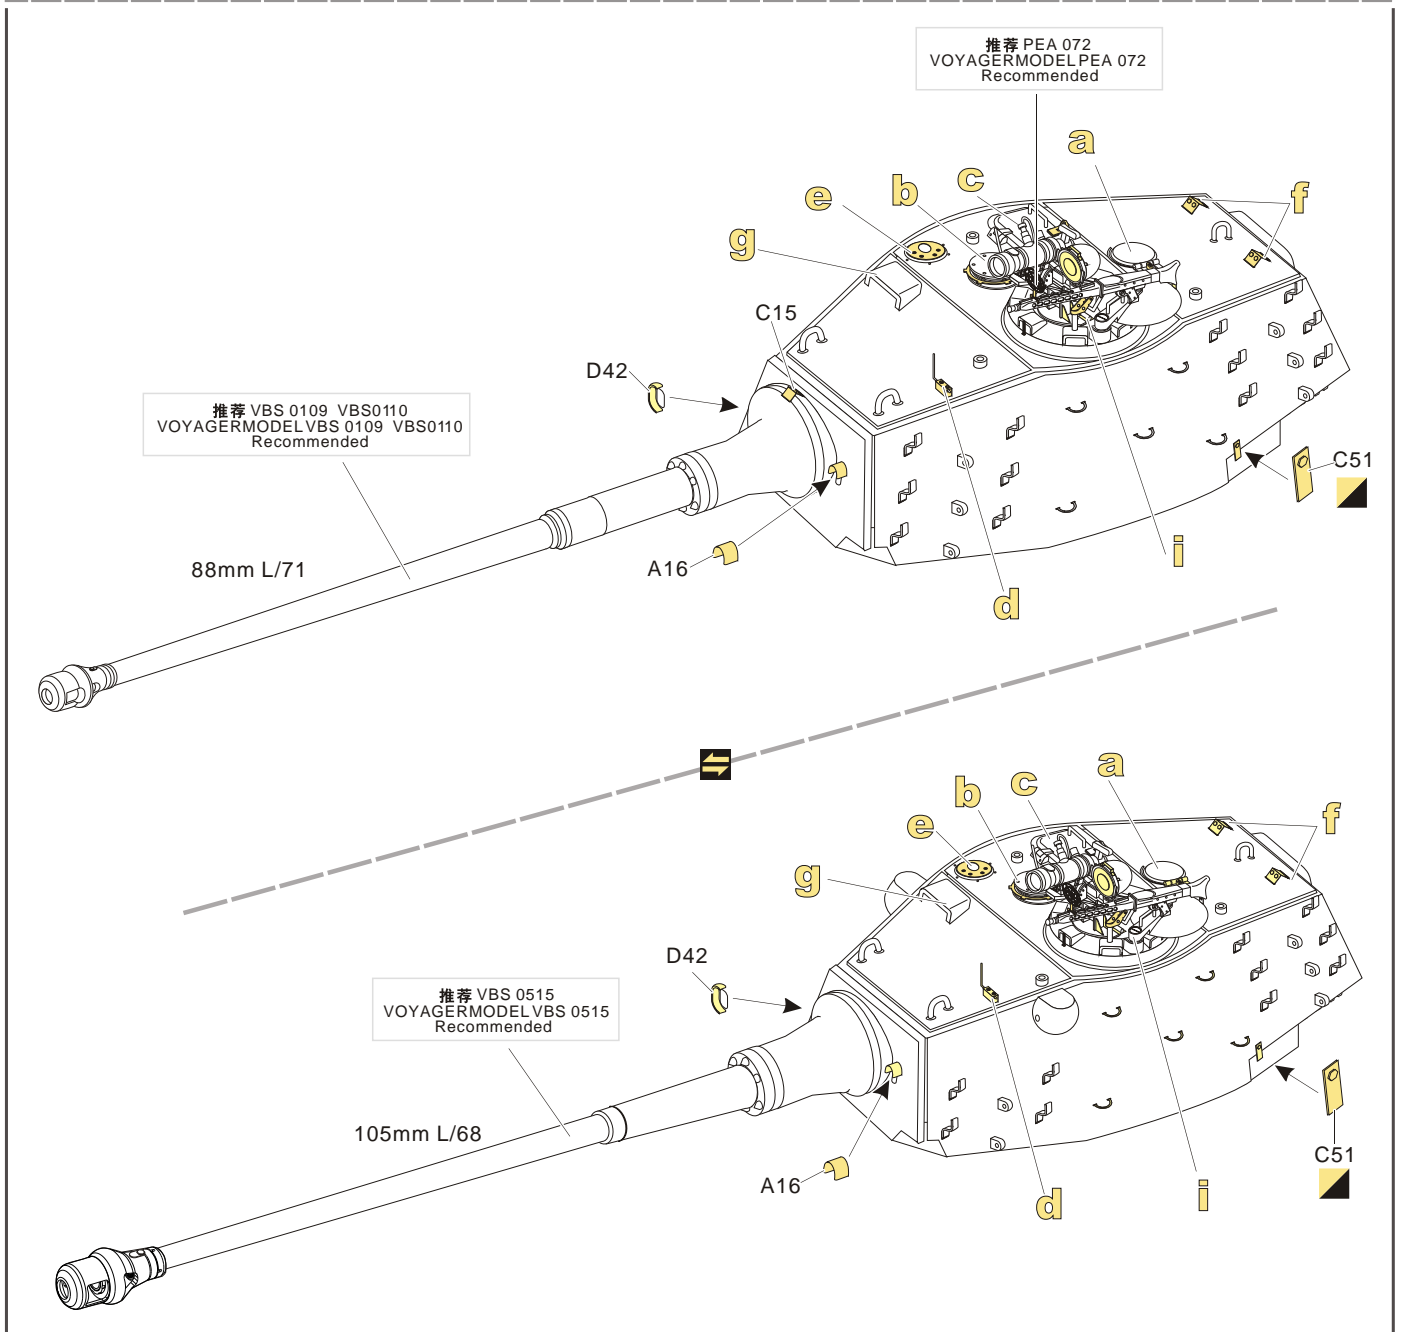

1/35 MILITARY MINIATURE VEHICLE UPGRADE SERIES PE351385

WWII German KINGTIGER Final version

二战德军虎王最终型105mm改造件

[For TRUMPETER]

■ 推荐使用工具 RECOMMENDED TOOLS

安装 install	折叠 fold	A1 改造件零件编号 PE/resin part number	B12 原零件编号 kit part number	C22 被替换的原零件编号 replaced kit part number	选择安装 alternative
弧度卷曲 radial bending	钻孔 drill	切除 remove	另一侧相同制作 repeat on opposite side	打磨 grind off	填补 fill
				x2 制作若干组 multiple assembly	

用尖端在凹槽处冲压
use penpoint to press on the dent

蚀刻片零件内侧面向上
PE part inboard side turn up
用笔尖在凹槽处划
Use penpoint scratch on the flute

圆珠笔
Ballpen

a Assembly of turret top parts: E8, C27, C40, D15.

b Assembly of turret ring and base: D21, C50, D103, D19, C8.

c Assembly of turret interior mechanism: F6, D25, C30, D56, A8, C44, C18, C37, D108, D15.

d Assembly of turret side parts: C22, D3.

e Assembly of turret base plates: D26, D27.

f Assembly of turret side panels: C52, D60, E56 (x3).

g Assembly of turret side panels: D60, E56.

h Final assembly of the turret: D2, C34, D20, C54, D31, C26, F12, C11, D114, D113, D114, 0.5, 内侧 Inside.

1/35 MILITARY MINIATURE VEHICLE UPGRADE SERIES PE351385