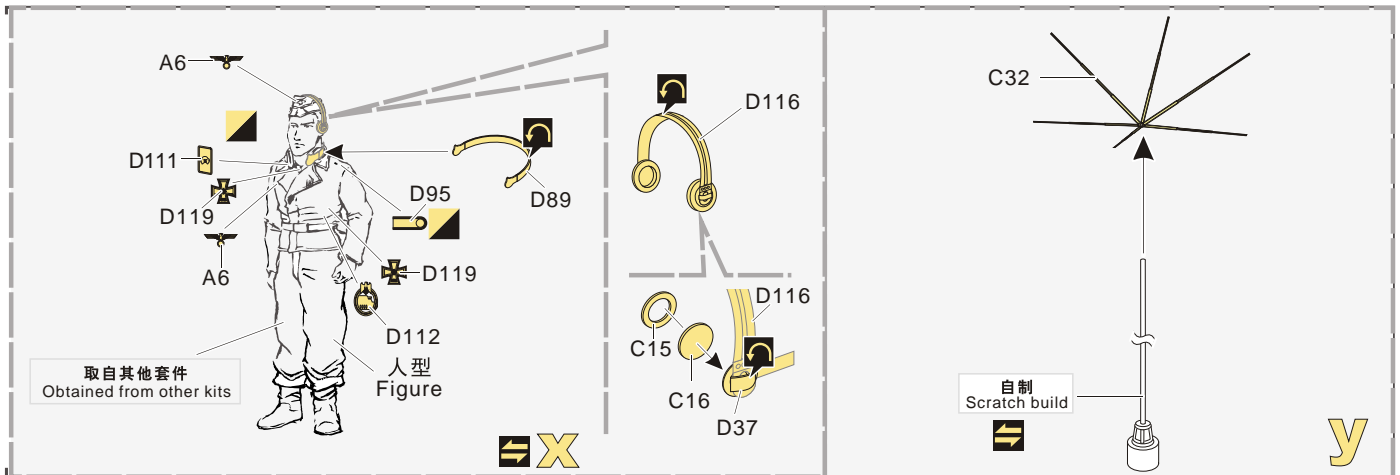

1/35 MILITARY MINIATURE VEHICLE UPGRADE SERIES PE351385

<http://www.voyagermodel.com/productdetails.asp?itemid=PE351385>