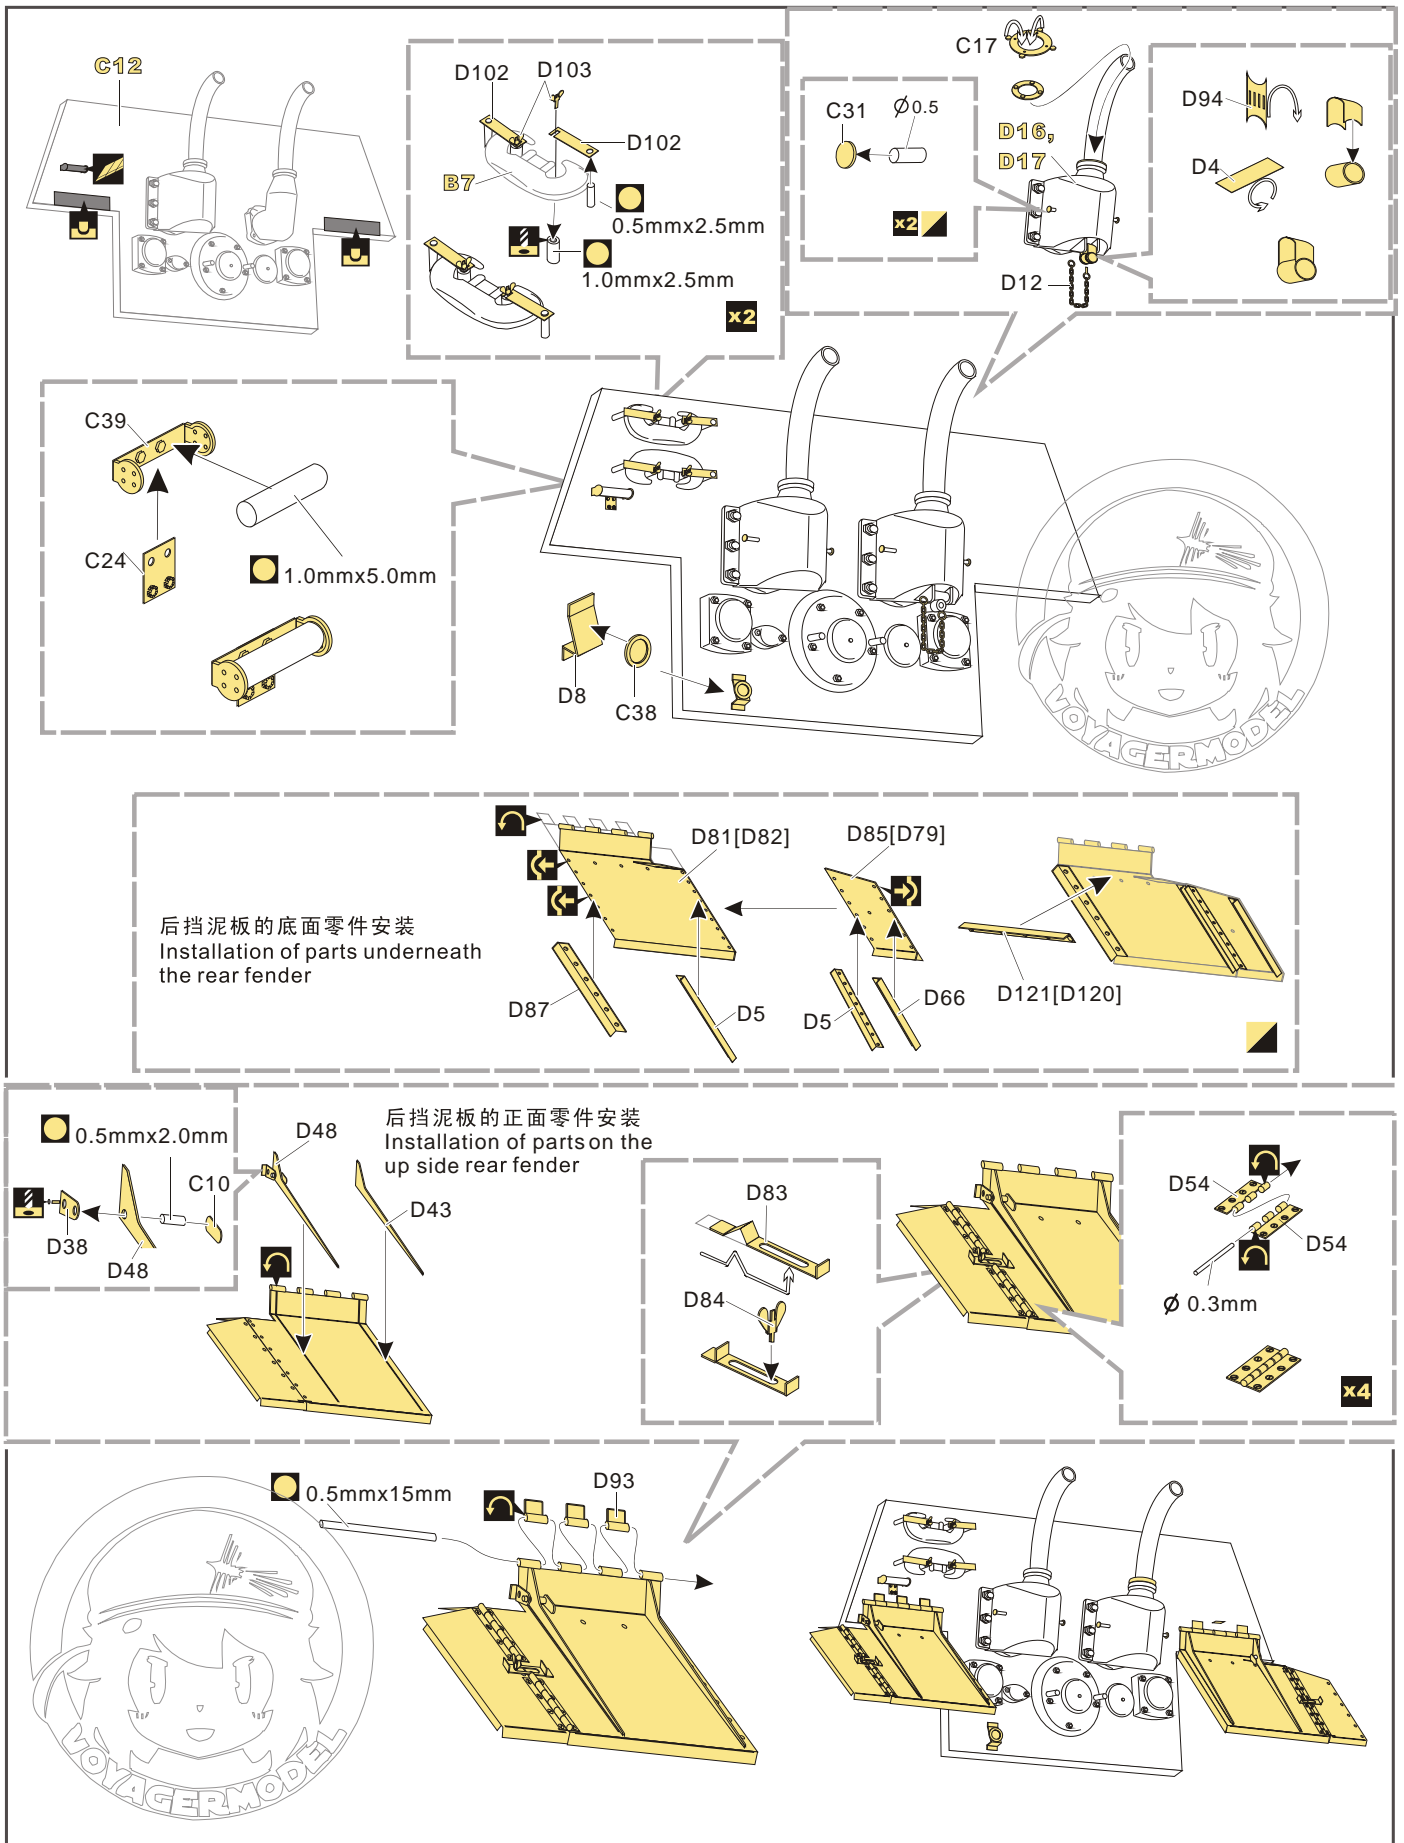

1/35 MILITARY MINIATURE VEHICLE UPGRADE SERIES PE351385