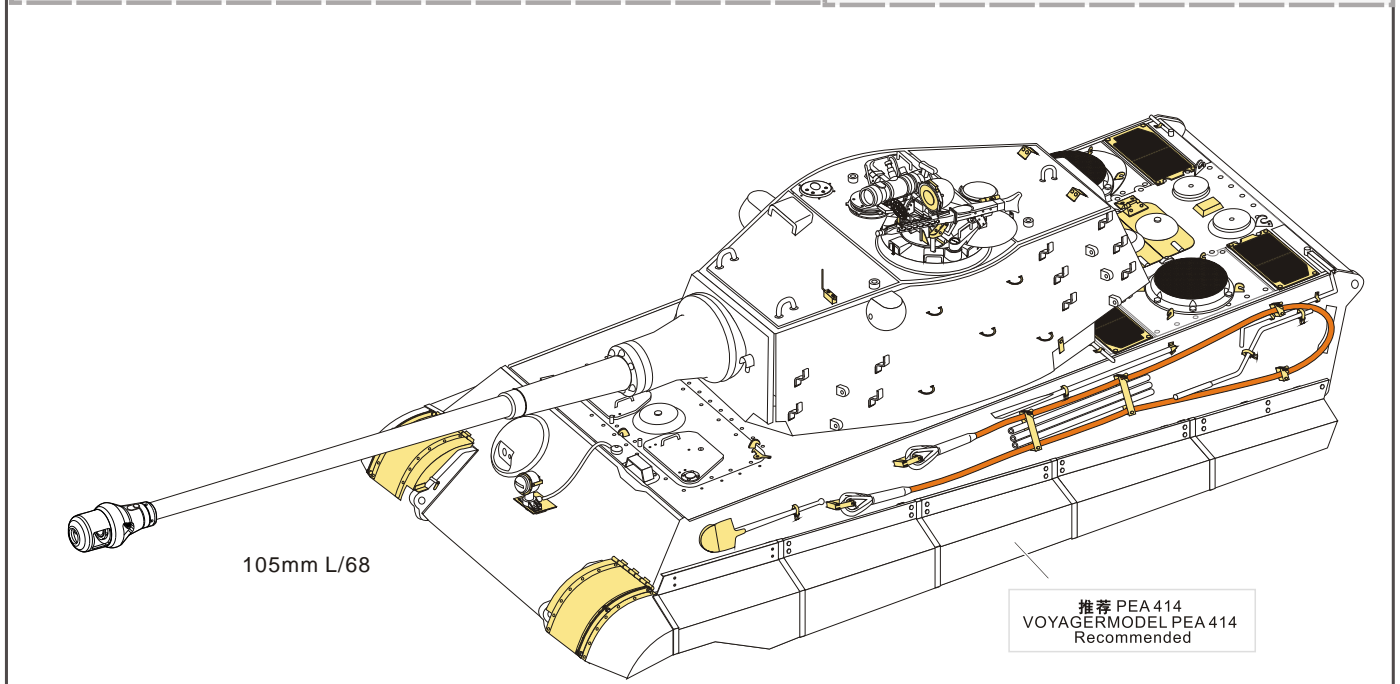

1/35 MILITARY MINIATURE VEHICLE UPGRADE SERIES PE351385

<http://www.voyagermodel.com/productdetails.asp?itemid=PE351385>