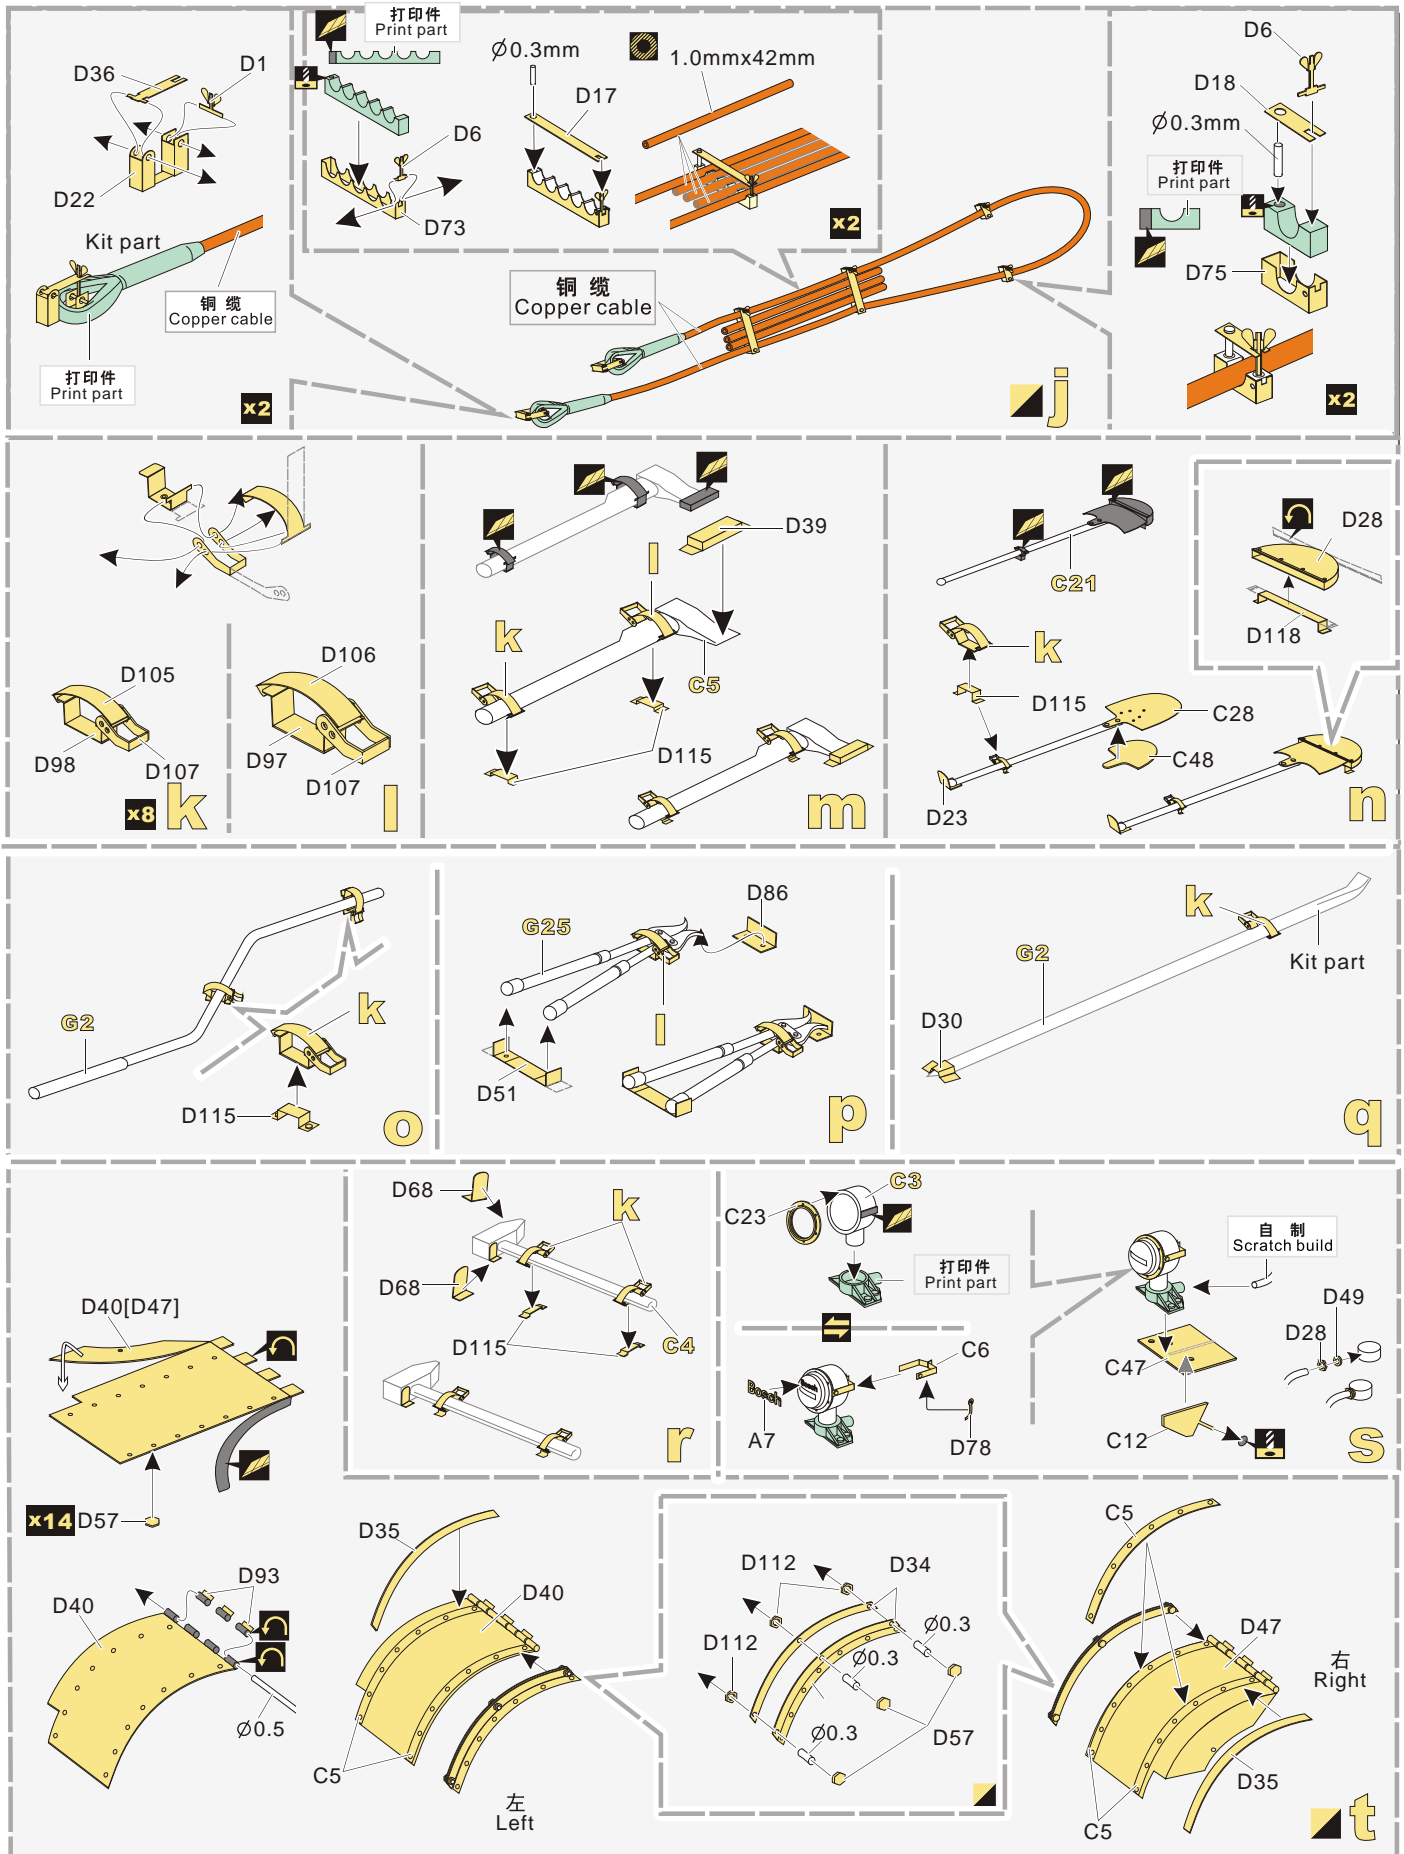

1/35 MILITARY MINIATURE VEHICLE UPGRADE SERIES PE351385