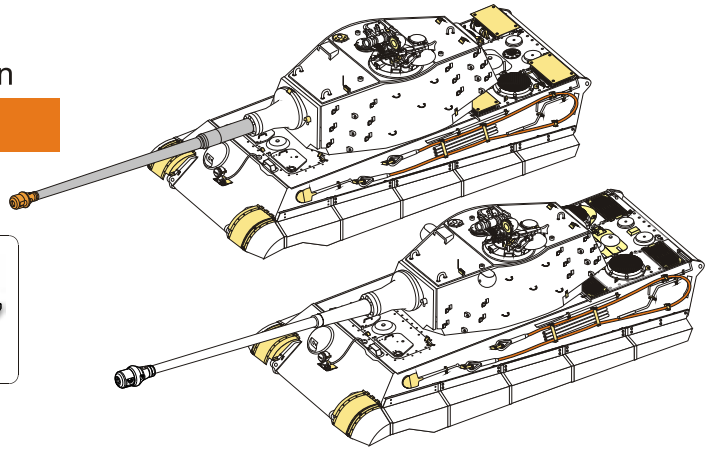

1/35 MILITARY MINIATURE VEHICLE UPGRADE SERIES PE351385

WWII German KINGTIGER Final version

二战德军虎王最终型105mm改造件

[For TRUMPETER]

■ 推荐使用工具 RECOMMENDED TOOLS

安装 install	折叠 fold	A1 改造件零件编号 PE/resin part number	B12 原零件编号 kit part number	C22 被替换的原零件编号 replaced kit part number	选择安装 alternative
弧度卷曲 radial bending	钻孔 drill	切除 remove	另一侧相同制作 repeat on opposite side	打磨 grind off	填补 fill
				x2 制作若干组 multiple assembly	

用尖端在凹槽处冲压
use penpoint to press on the dent

蚀刻片零件内侧面向上
PE part inboard side turn up
用笔尖在凹槽处划
Use penpoint scratch on the flute

圆珠笔
Ballpen

a Assembly of turret top parts: E8, C27, C40, D15.

b Assembly of turret ring and base: D21, C50, D103, D19, C8.