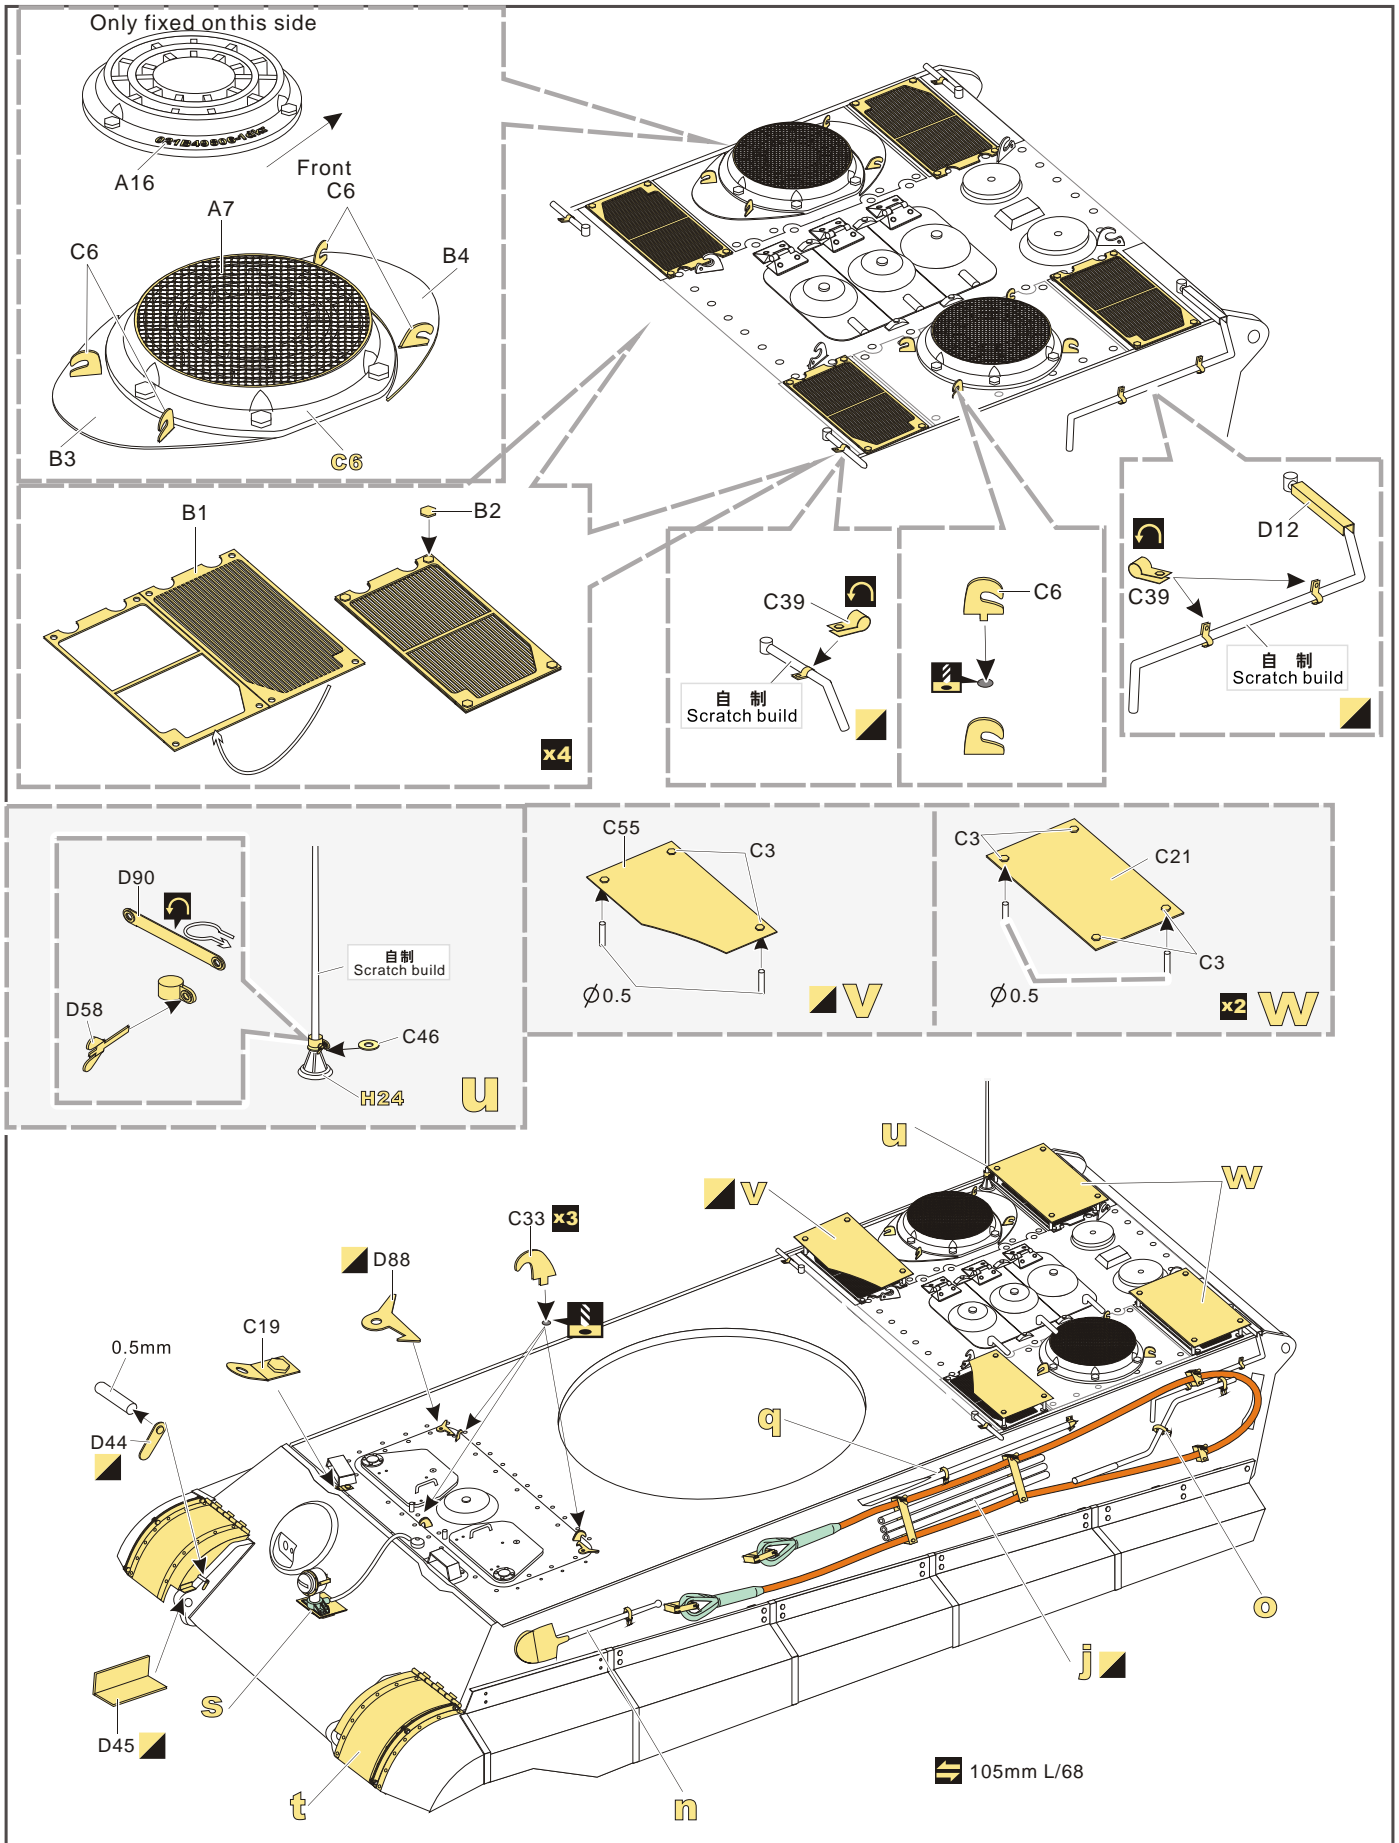

1/35 MILITARY MINIATURE VEHICLE UPGRADE SERIES PE351385