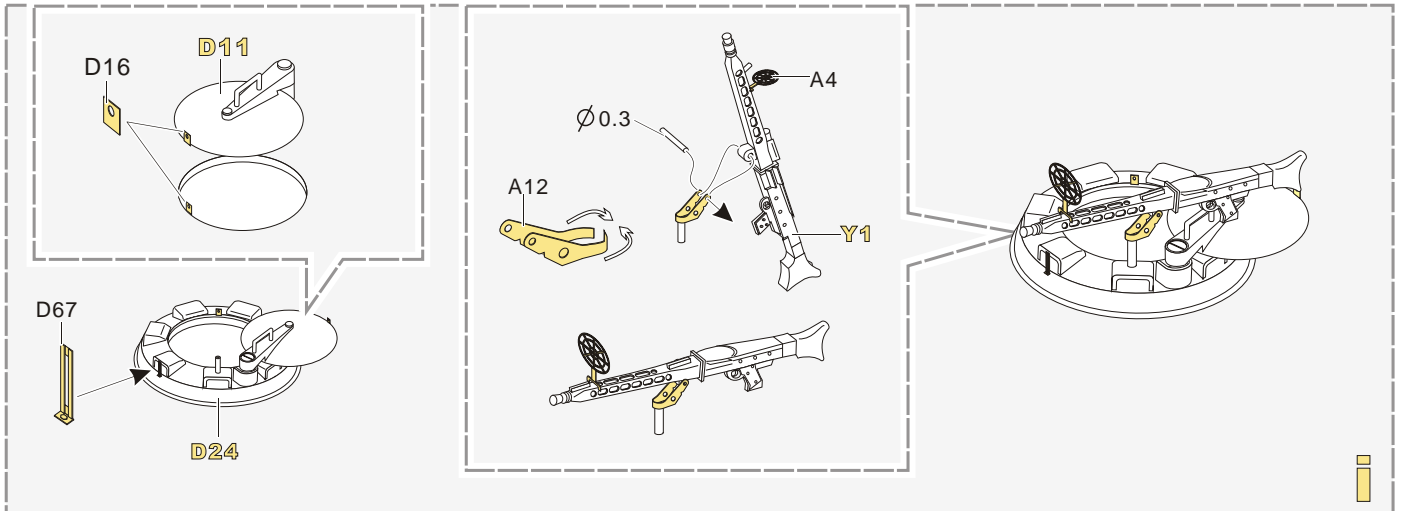

用尖端在凹槽处冲压
use penpoint to press on the dent

蚀刻片零件内侧面向上
PE part inboard side turn up
用笔尖在凹槽处划
Use penpoint scratch on the flute

圆珠笔
Ballpen

a Assembly of turret top parts: E8, C27, C40, D15.

b Assembly of turret ring and base: D21, C50, D103, D19, C8.

c Assembly of turret interior mechanism: F6, D25, C30, D56, A8, C44, C18, C37, D108, D15.

d Assembly of turret side parts: C22, D3.

e Assembly of turret base plates: D26, D27.

f Assembly of turret side panels: C52, D60, E56 (x3).

g Assembly of turret side panels: D60, E56.

h Final assembly of the turret: D2, C34, D20, C54, D31, C26, F12, C11, D114, D113, D114, 0.5, 内侧 Inside.

1/35 MILITARY MINIATURE VEHICLE UPGRADE SERIES PE351385