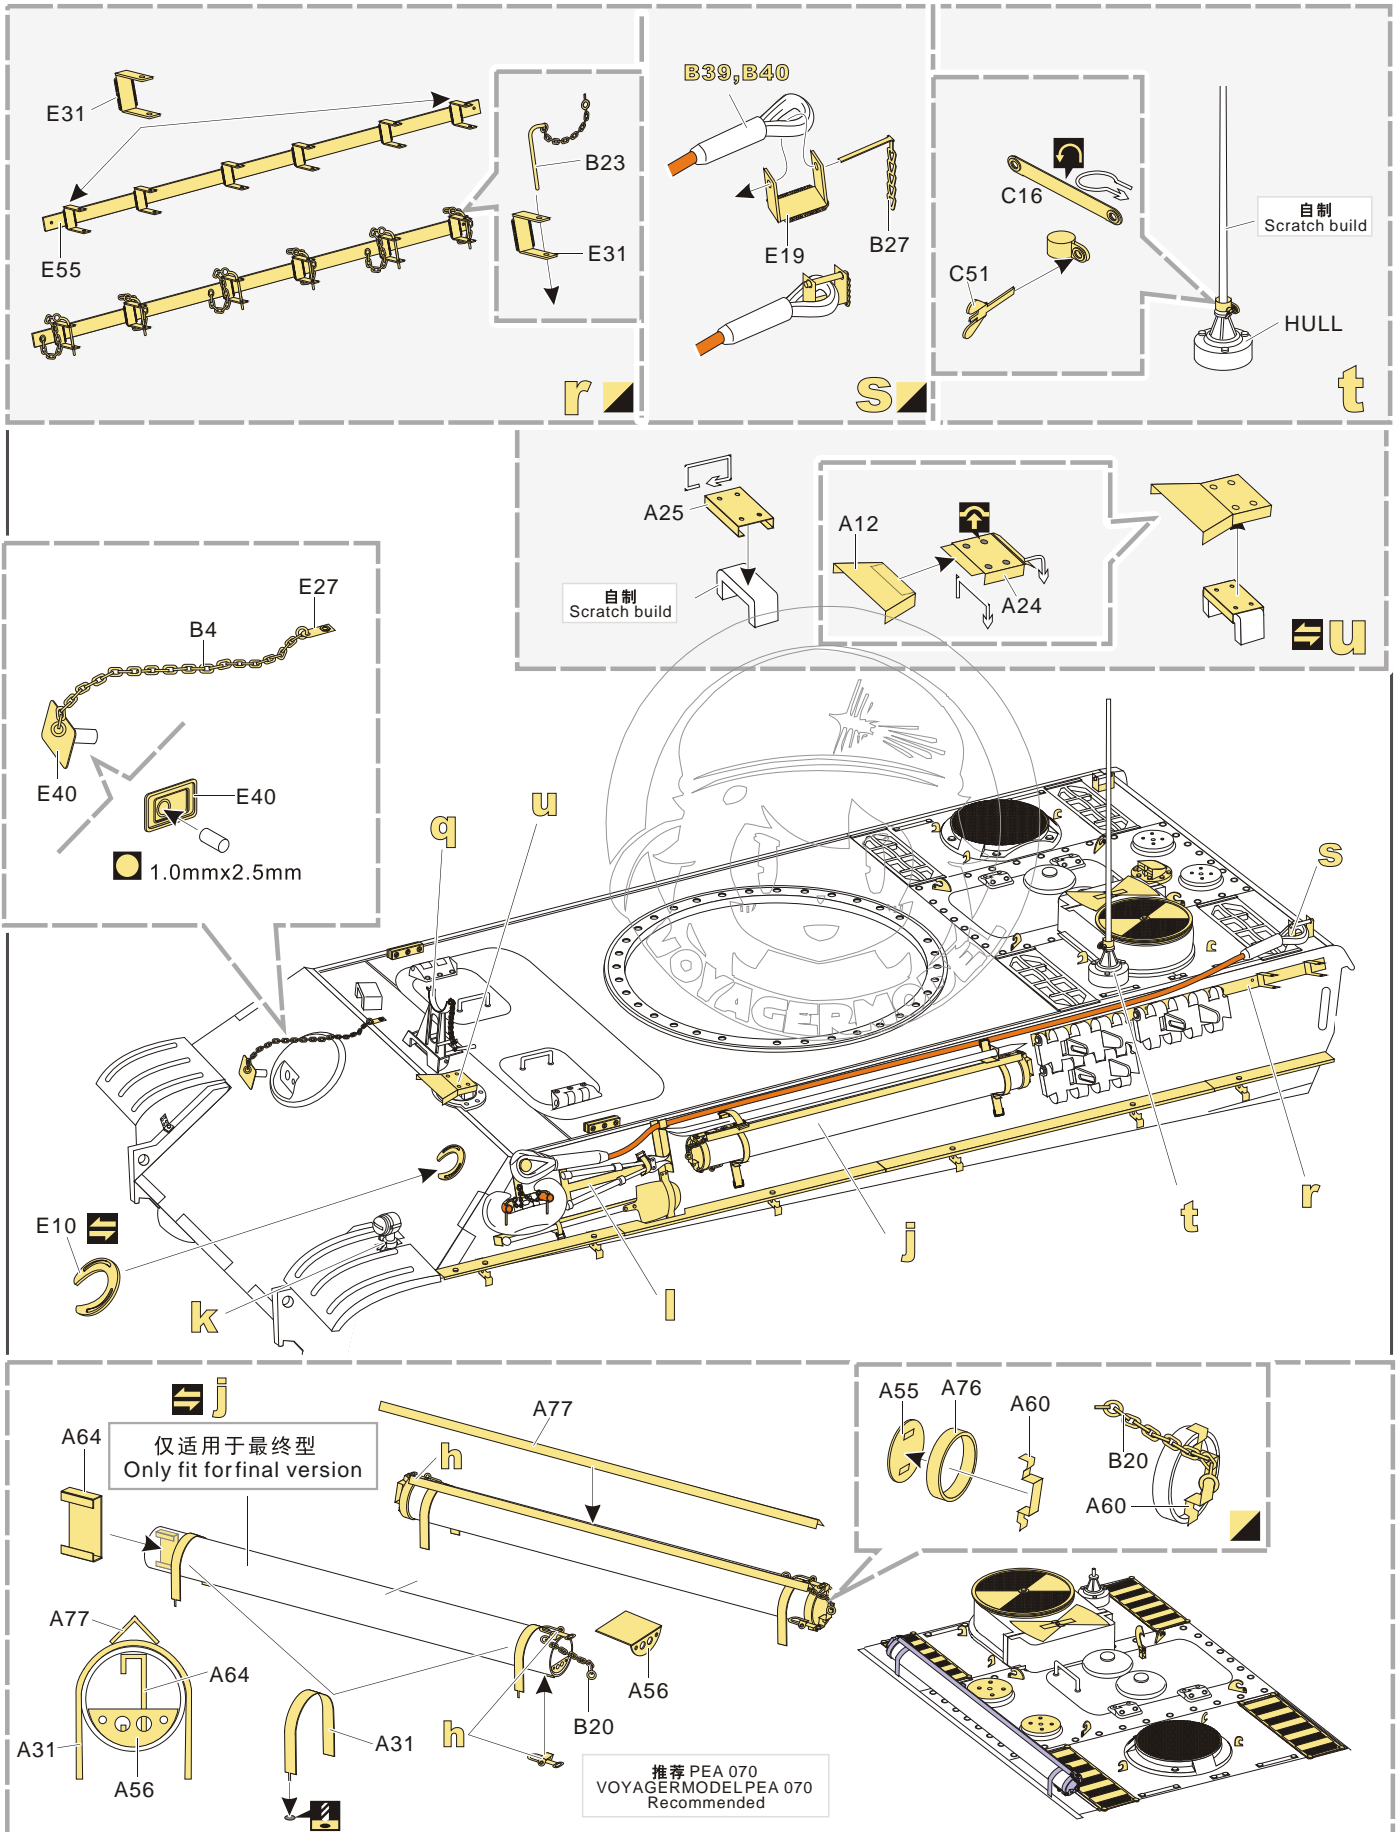

原零件编号
kit part number
- C22**

被替换的原零件编号
replaced kit part number
- 另一侧相同制作
repeat on opposite side
- 钻孔
drill
- 切除
remove
- 打磨
grind off
- 弧度卷曲
radial bending
- x2**

制作若干组
multiple assembly
- 选择安装
alternative
- 用尖端在凹槽处冲压
use penpoint to press on the dent

1/35 MILITARY MINIATURE VEHICLE UPGRADE SERIES PE351420

1/35 MILITARY MINIATURE VEHICLE UPGRADE SERIES PE351420

指挥天线组
Command atenna set

1/35 MILITARY MINIATURE VEHICLE UPGRADE SERIES PE351420

1/35 MILITARY MINIATURE VEHICLE UPGRADE SERIES PE351420

[Http://www.voyagermodel.com/productdetails.asp?itemid=PE351420](http://www.voyagermodel.com/productdetails.asp?itemid=PE351420)

**VOYAGER
MODEL**

更多PE351420样品照片参考请扫一扫
MORE PICTUER OF PE 351420
REFERENCE SCAN HERE