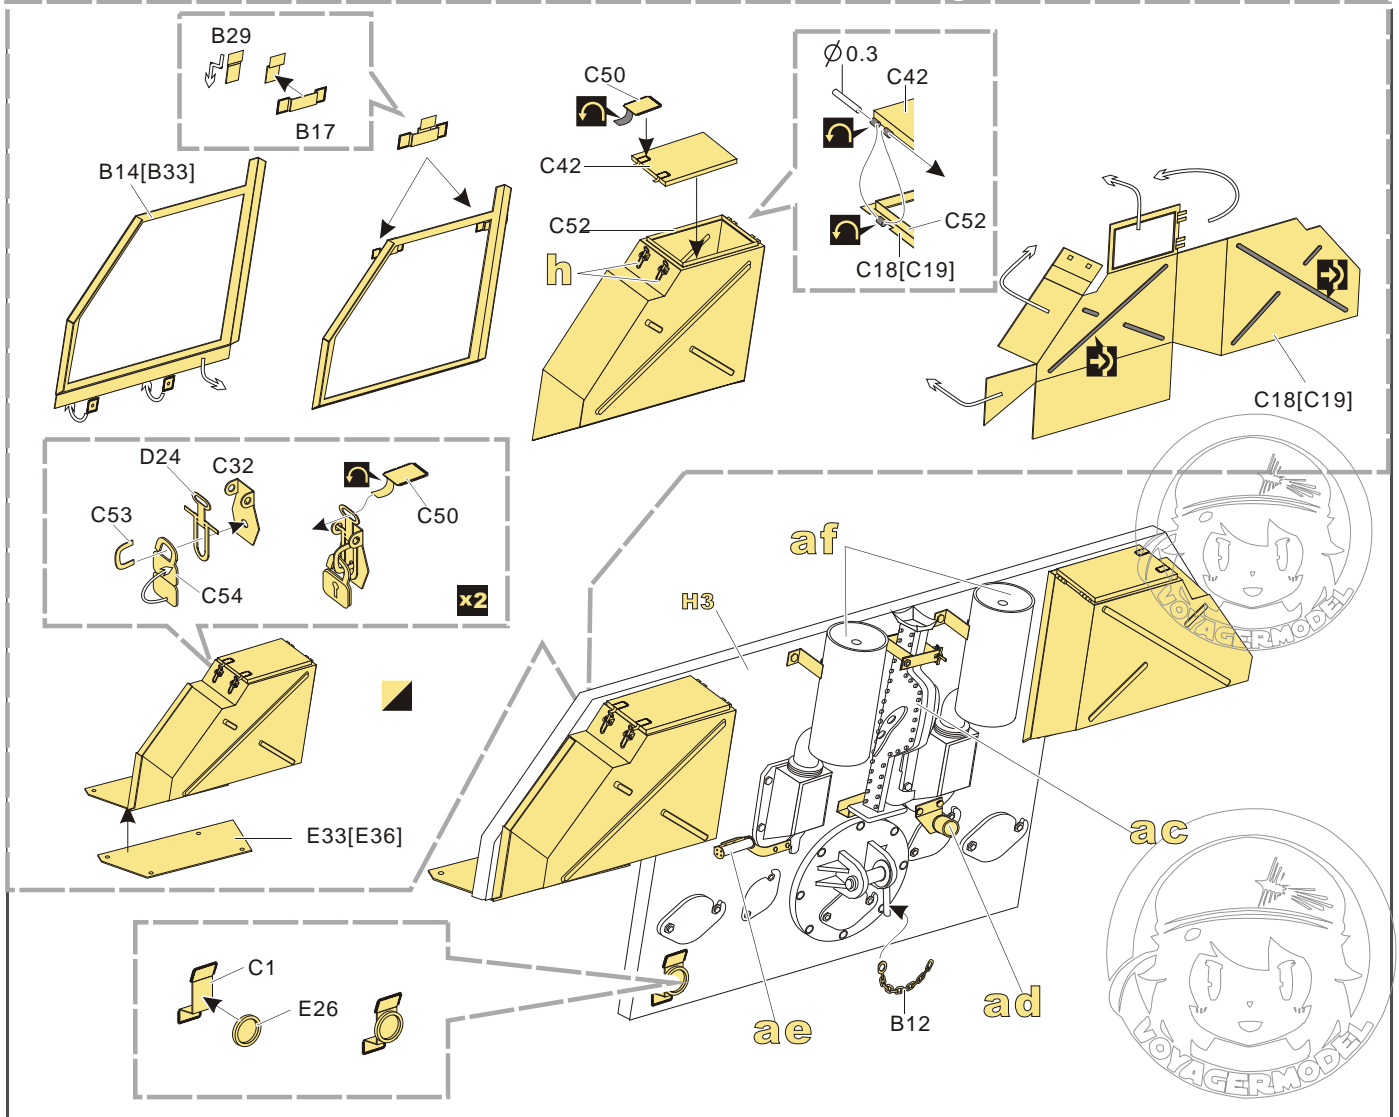

原零件编号
kit part number
- C22**

被替换的原零件编号
replaced kit part number
- 另一侧相同制作
repeat on opposite side
- 钻孔
drill
- 切除
remove
- 打磨
grind off
- 弧度卷曲
radial bending
- x2**

制作若干组
multiple assembly
- 选择安装
alternative
- 用尖端在凹槽处冲压
use penpoint to press on the dent

1/35 MILITARY MINIATURE VEHICLE UPGRADE SERIES PE351420

1/35 MILITARY MINIATURE VEHICLE UPGRADE SERIES PE351420

指挥天线组
Command atenna set

1/35 MILITARY MINIATURE VEHICLE UPGRADE SERIES PE351420

1/35 MILITARY MINIATURE VEHICLE UPGRADE SERIES PE351420