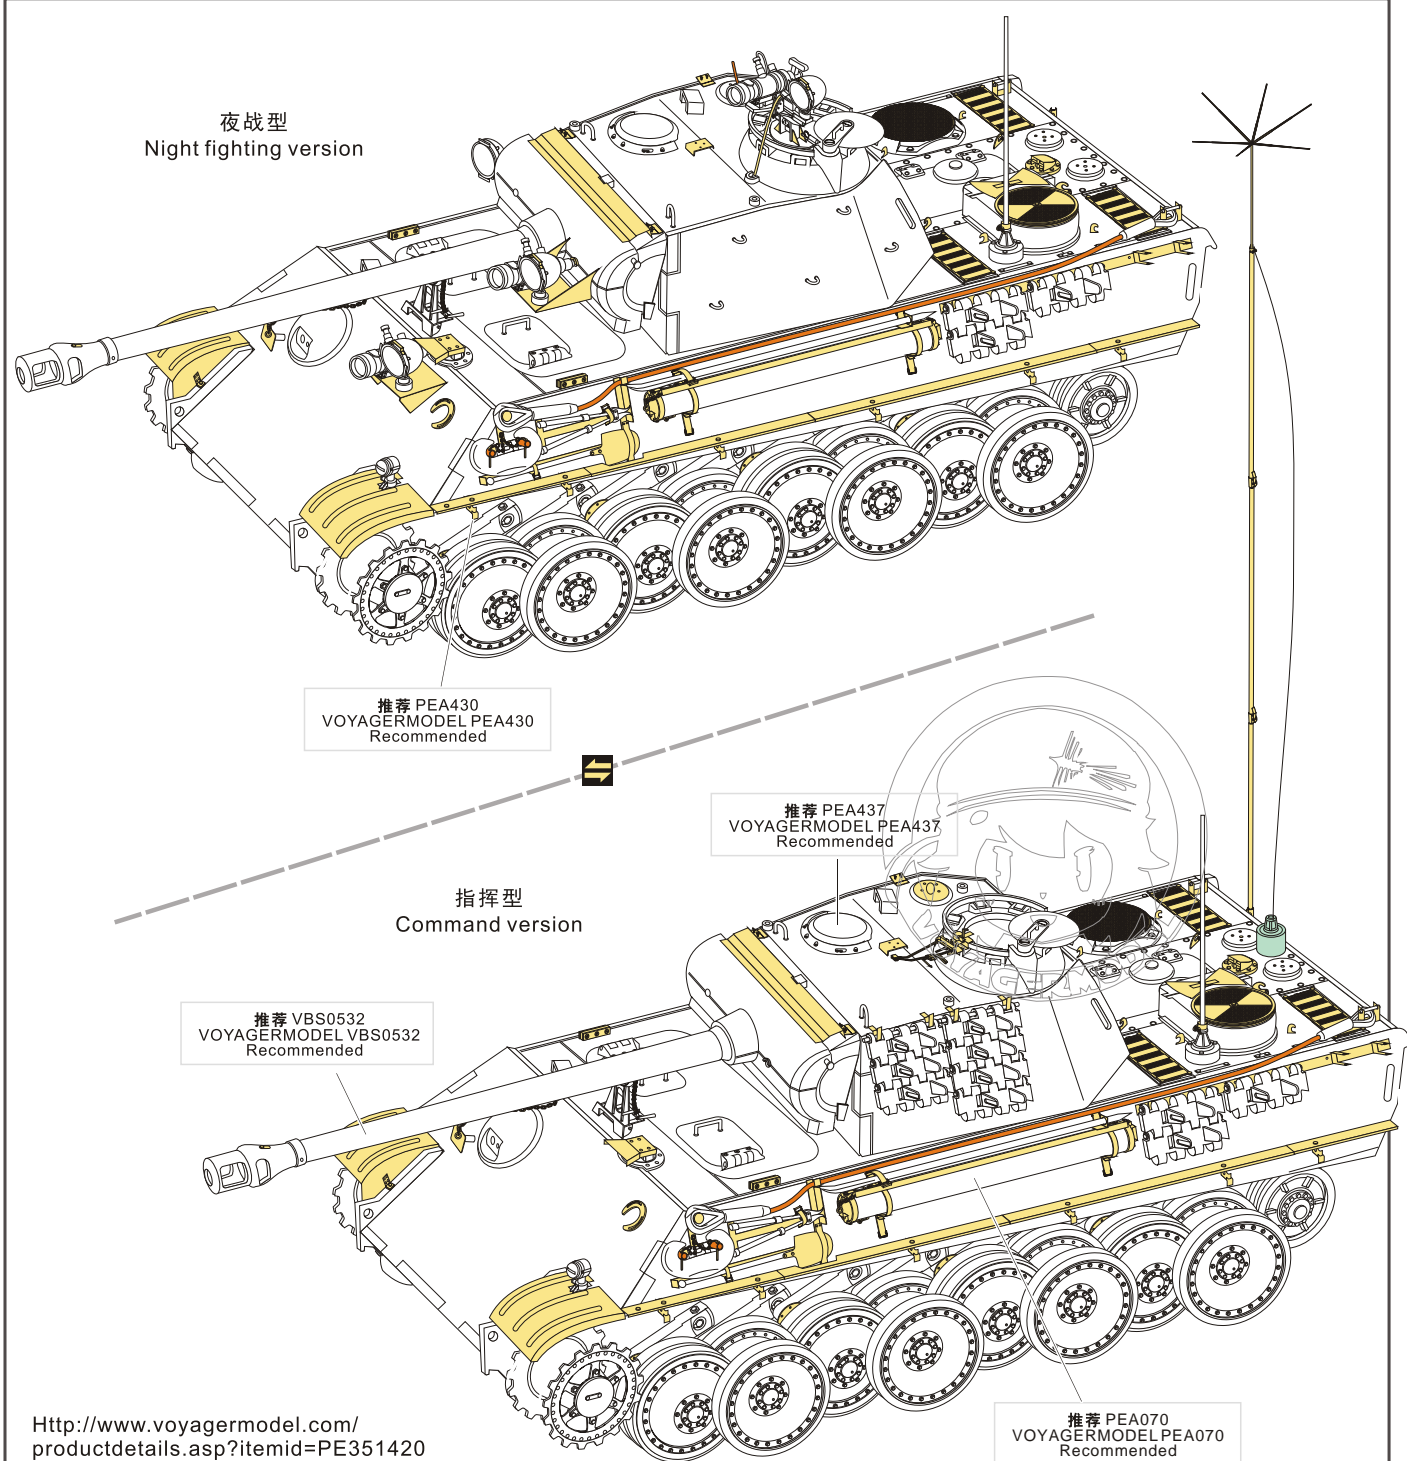

1/35 MILITARY MINIATURE VEHICLE UPGRADE SERIES PE351420

1/35 MILITARY MINIATURE VEHICLE UPGRADE SERIES PE351420

指挥天线组
Command atenna set

1/35 MILITARY MINIATURE VEHICLE UPGRADE SERIES PE351420

1/35 MILITARY MINIATURE VEHICLE UPGRADE SERIES PE351420