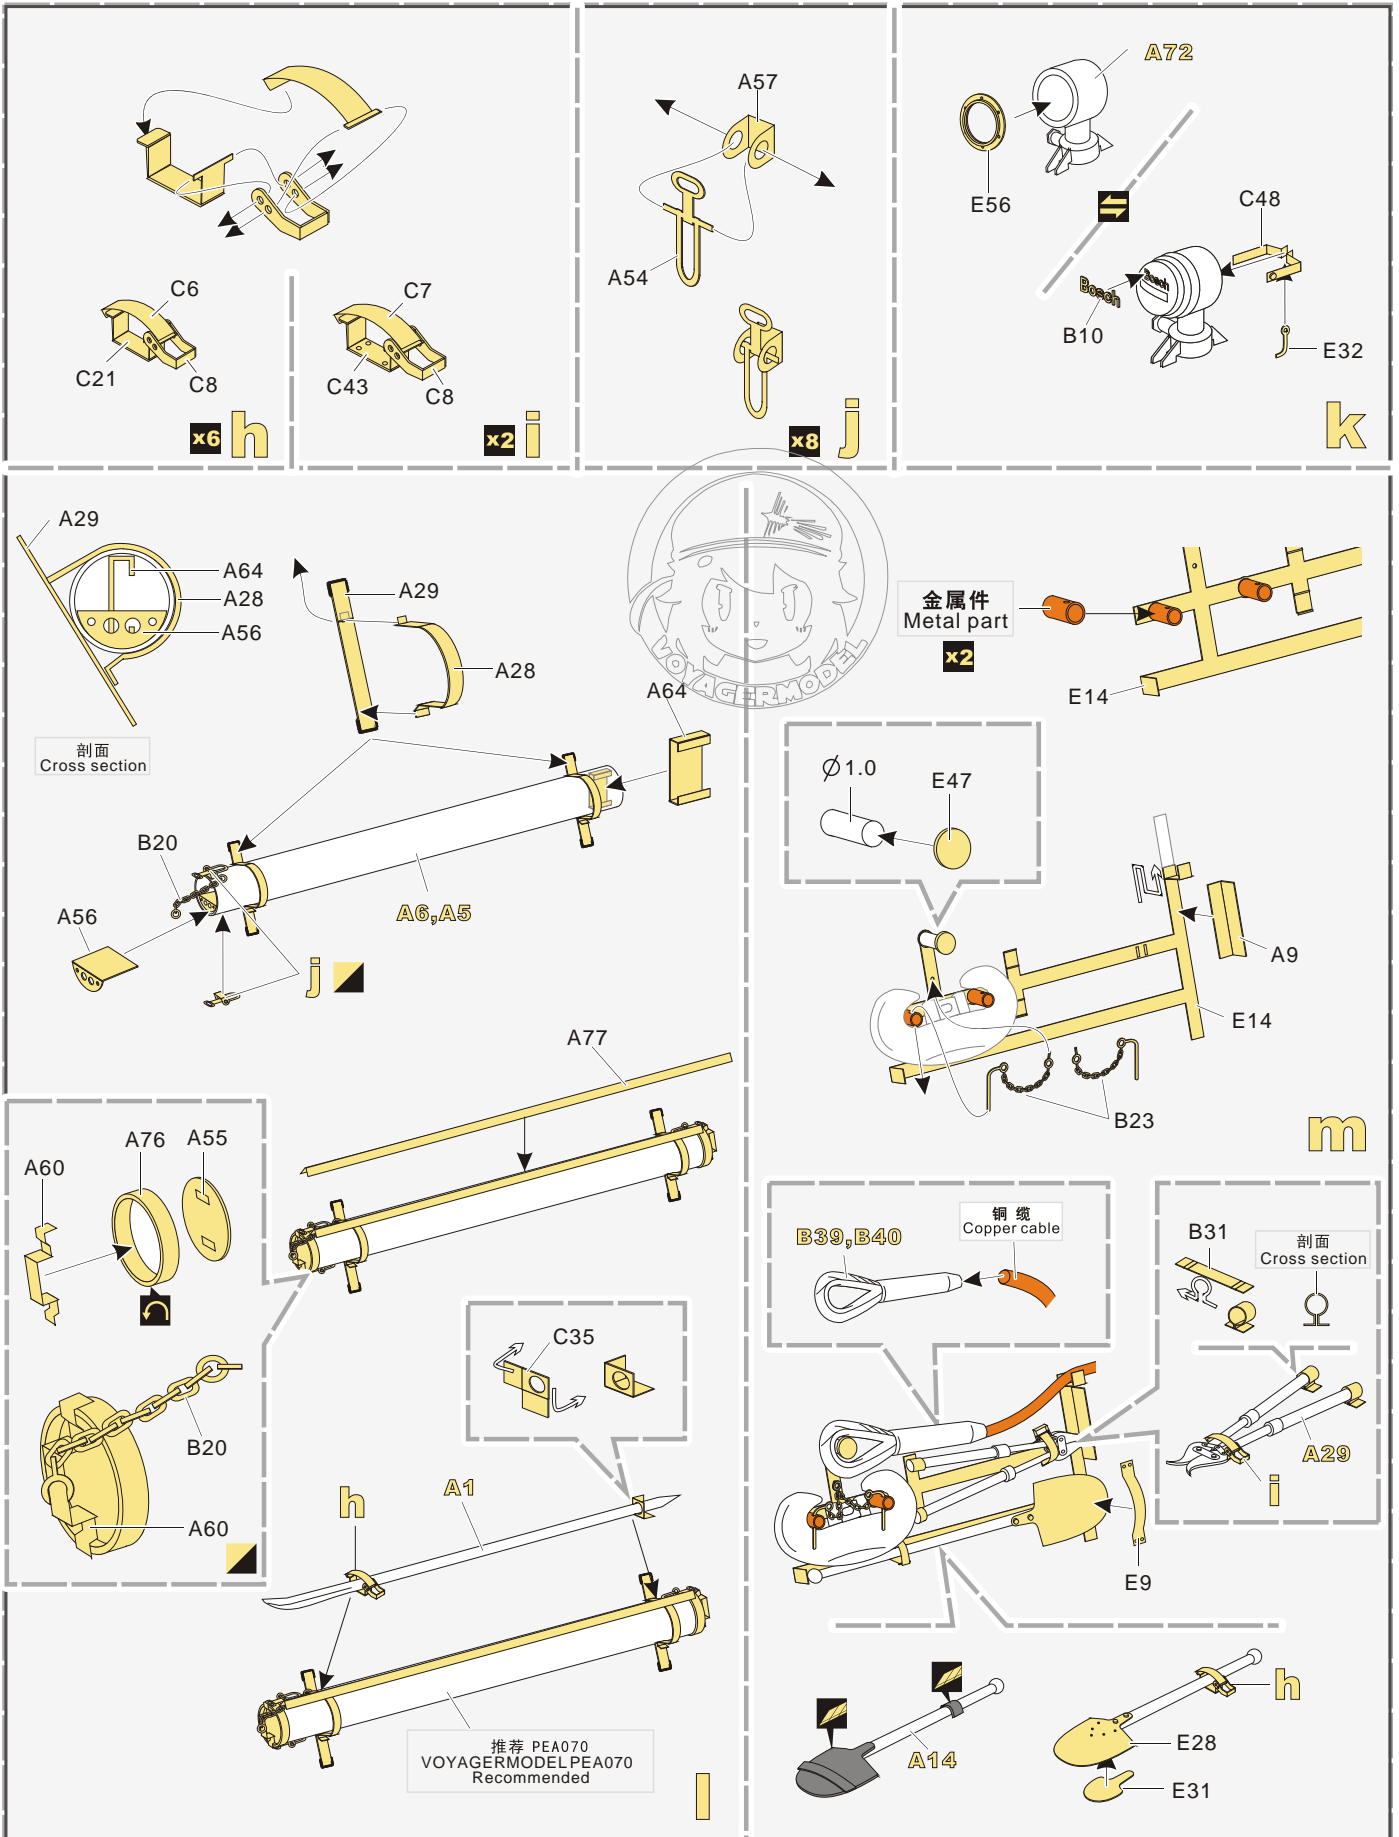

1/35 MILITARY MINIATURE VEHICLE UPGRADE SERIES PE351420