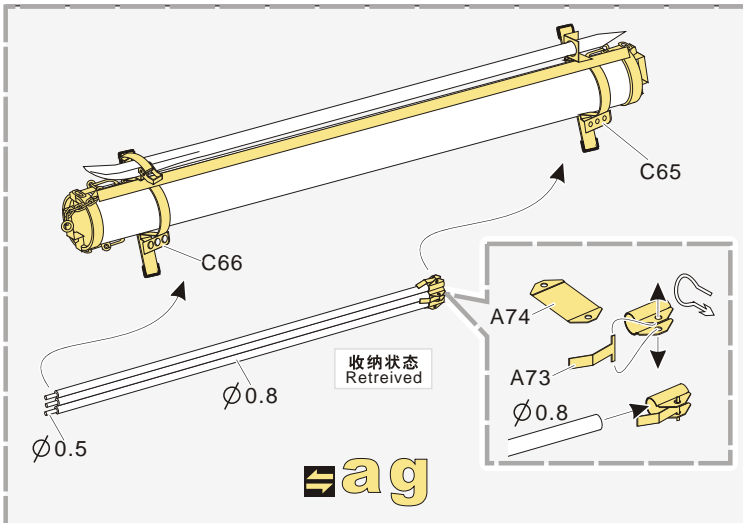

原零件编号
kit part number
- C22**

被替换的原零件编号
replaced kit part number
- 另一侧相同制作
repeat on opposite side
- 钻孔
drill
- 切除
remove
- 打磨
grind off
- 弧度卷曲
radial bending
- x2**

制作若干组
multiple assembly
- 选择安装
alternative
- 用尖端在凹槽处冲压
use penpoint to press on the dent

1/35 MILITARY MINIATURE VEHICLE UPGRADE SERIES PE351420

1/35 MILITARY MINIATURE VEHICLE UPGRADE SERIES PE351420

指挥天线组
Command atenna set

1/35 MILITARY MINIATURE VEHICLE UPGRADE SERIES PE351420

1/35 MILITARY MINIATURE VEHICLE UPGRADE SERIES PE351420