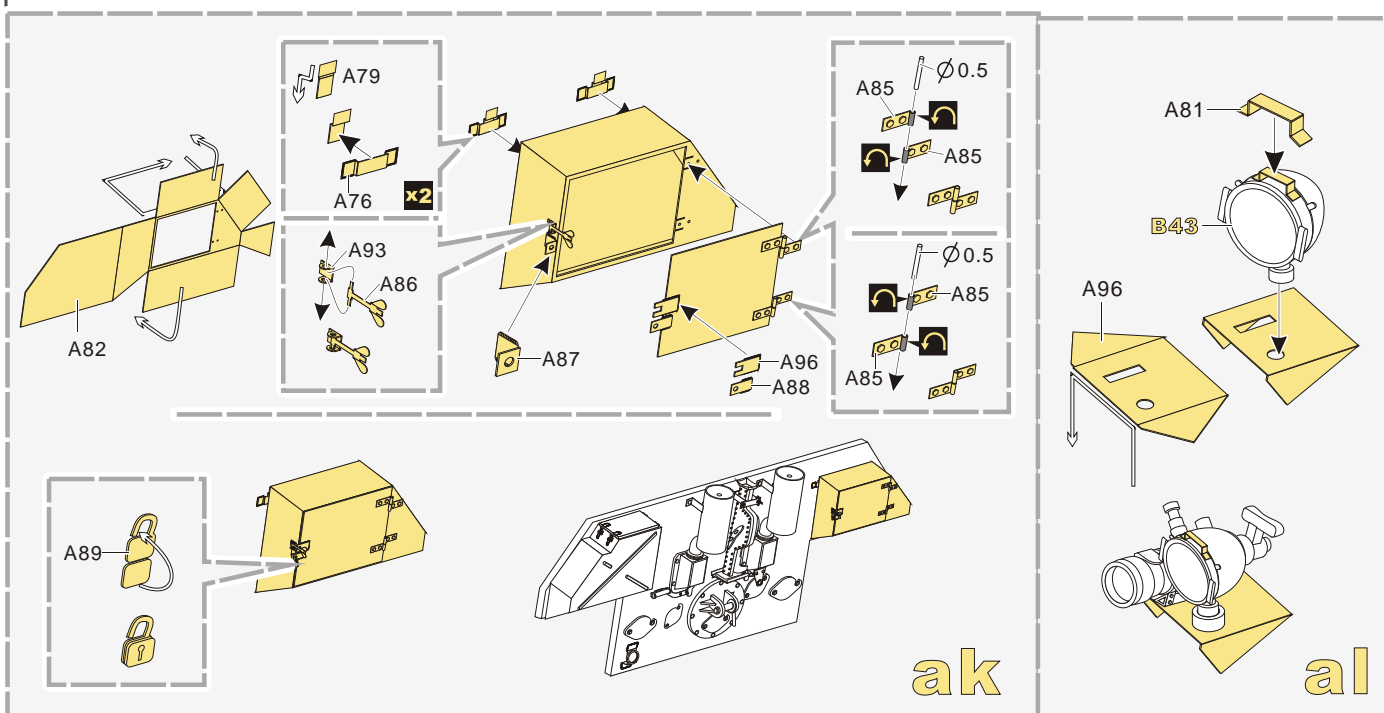

1/35 MILITARY MINIATURE VEHICLE UPGRADE SERIES PE351420

1/35 MILITARY MINIATURE VEHICLE UPGRADE SERIES PE351420

指挥天线组
Command atenna set

1/35 MILITARY MINIATURE VEHICLE UPGRADE SERIES PE351420

1/35 MILITARY MINIATURE VEHICLE UPGRADE SERIES PE351420