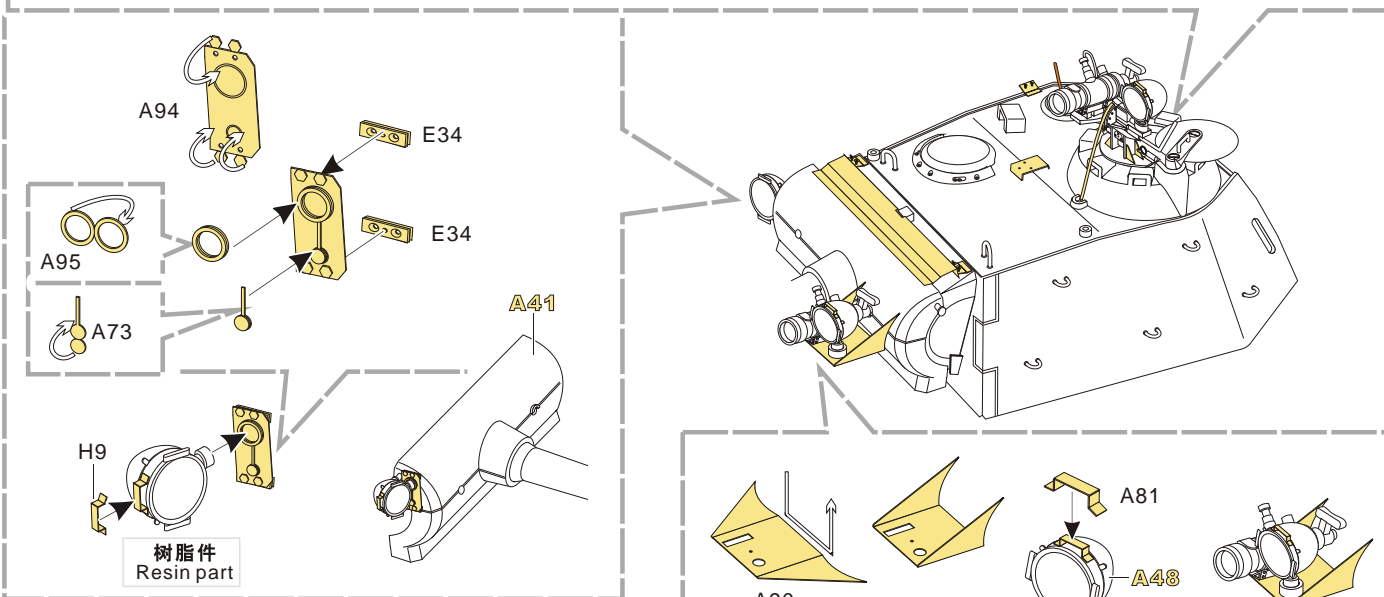

1/35 MILITARY MINIATURE VEHICLE UPGRADE SERIES PE351420

1/35 MILITARY MINIATURE VEHICLE UPGRADE SERIES PE351420

指挥天线组
Command atenna set

1/35 MILITARY MINIATURE VEHICLE UPGRADE SERIES PE351420

1/35 MILITARY MINIATURE VEHICLE UPGRADE SERIES PE351420