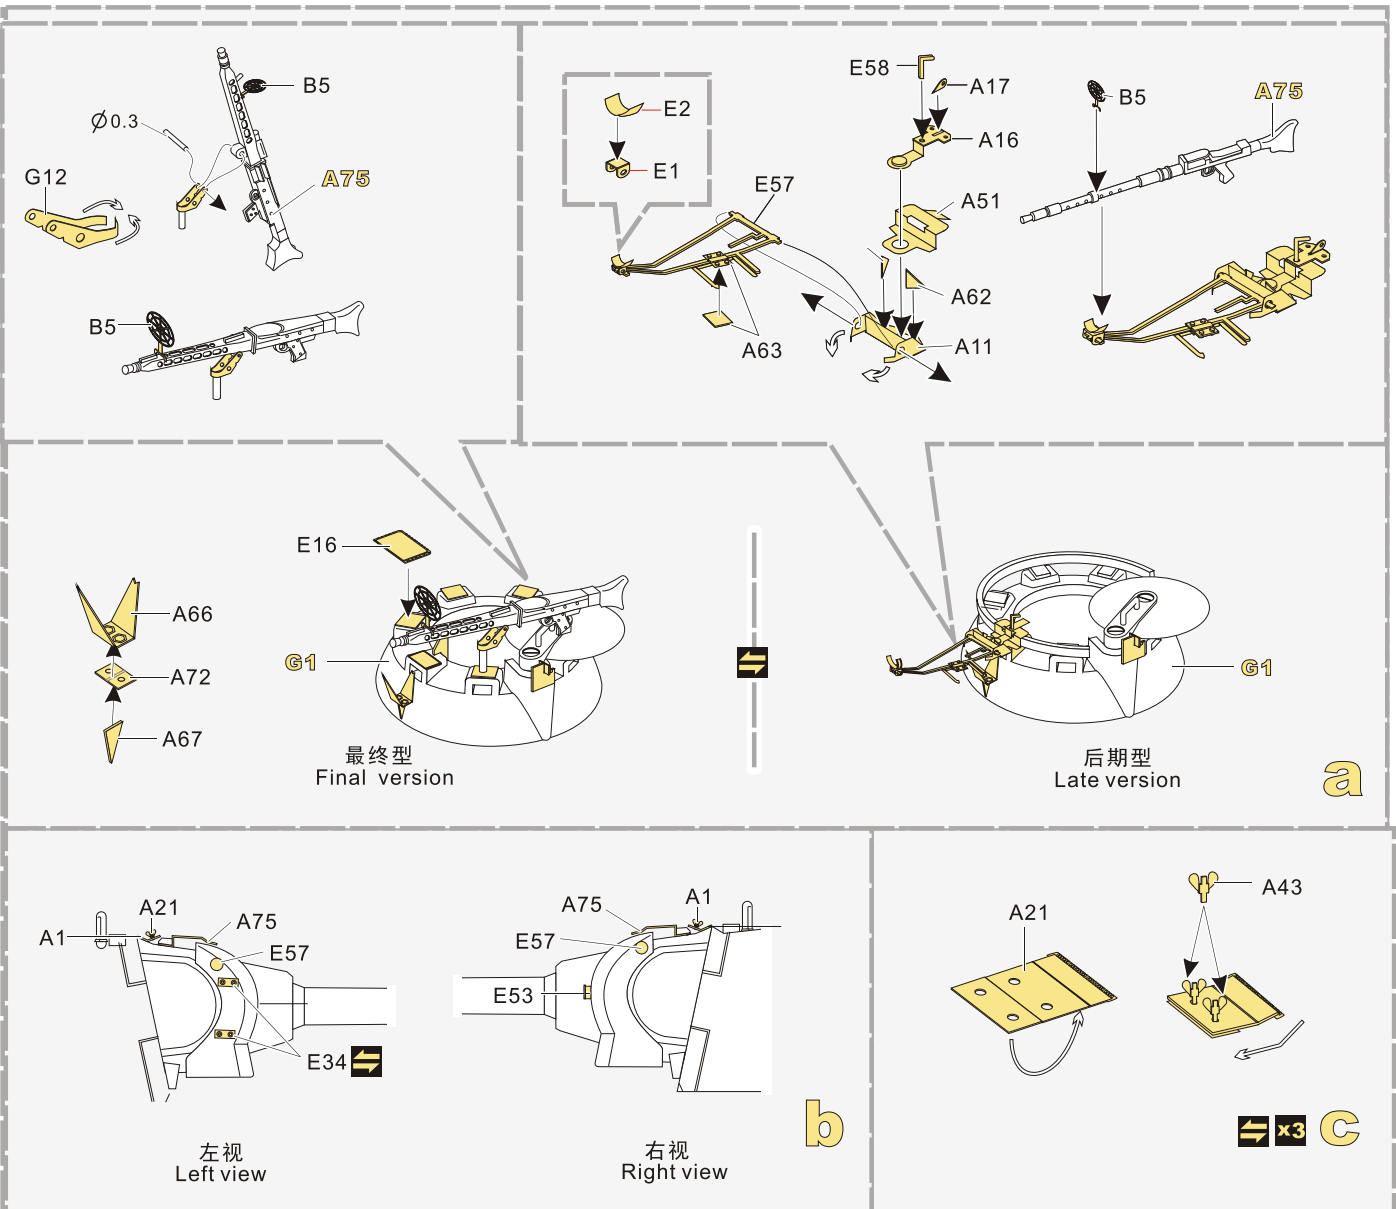

1/35 MILITARY MINIATURE VEHICLE UPGRADE SERIES PE351420

WWII German Panther G Later ver. Basic Upgrade Set

二战德军黑豹坦克后期基本改造件

[For TIGERMODEL 4904]

推荐使用工具 RECOMMENDED TOOLS

- 安装
install
- 折叠
bend
- A1**

改造件零件编号
PE/resin part number
- B12**

原零件编号
kit part number
- C22**

被替换的原零件编号
replaced kit part number
- 另一侧相同制作
repeat on opposite side
- 钻孔
drill
- 切除
remove
- 打磨
grind off
- 弧度卷曲
radial bending
- x2**

制作若干组
multiple assembly
- 选择安装
alternative
- 用尖端在凹槽处冲压
use penpoint to press on the dent

1/35 MILITARY MINIATURE VEHICLE UPGRADE SERIES PE351420

1/35 MILITARY MINIATURE VEHICLE UPGRADE SERIES PE351420

指挥天线组
Command atenna set

1/35 MILITARY MINIATURE VEHICLE UPGRADE SERIES PE351420

1/35 MILITARY MINIATURE VEHICLE UPGRADE SERIES PE351420

[Http://www.voyagermodel.com/productdetails.asp?itemid=PE351420](http://www.voyagermodel.com/productdetails.asp?itemid=PE351420)

**VOYAGER
MODEL**

更多PE351420样品照片参考请扫一扫
MORE PICTUER OF PE 351420
REFERENCE SCAN HERE