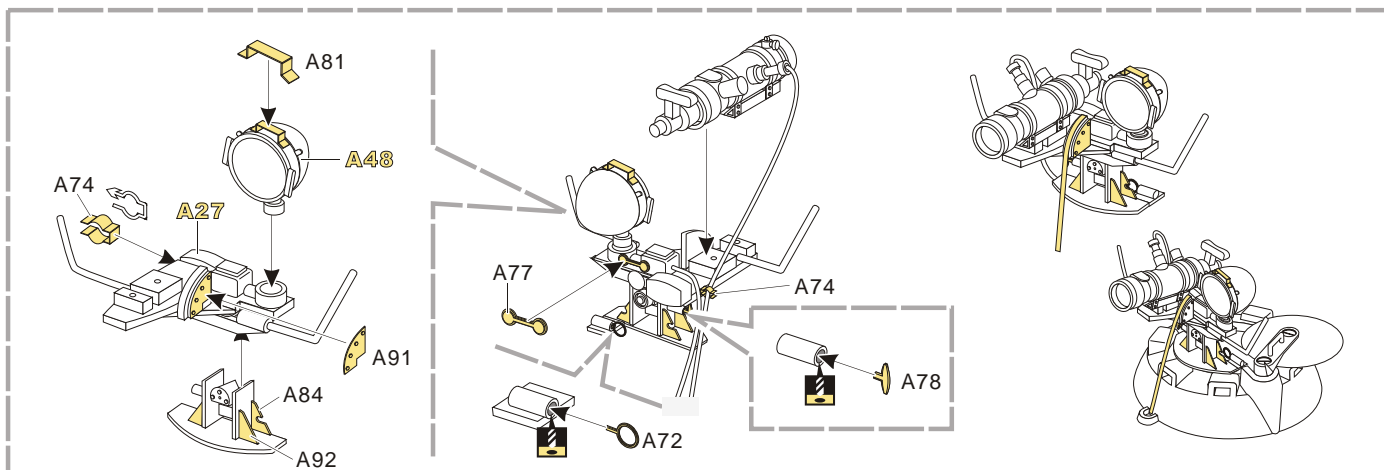

1/35 MILITARY MINIATURE VEHICLE UPGRADE SERIES PE351420

1/35 MILITARY MINIATURE VEHICLE UPGRADE SERIES PE351420

指挥天线组
Command atenna set

1/35 MILITARY MINIATURE VEHICLE UPGRADE SERIES PE351420

1/35 MILITARY MINIATURE VEHICLE UPGRADE SERIES PE351420