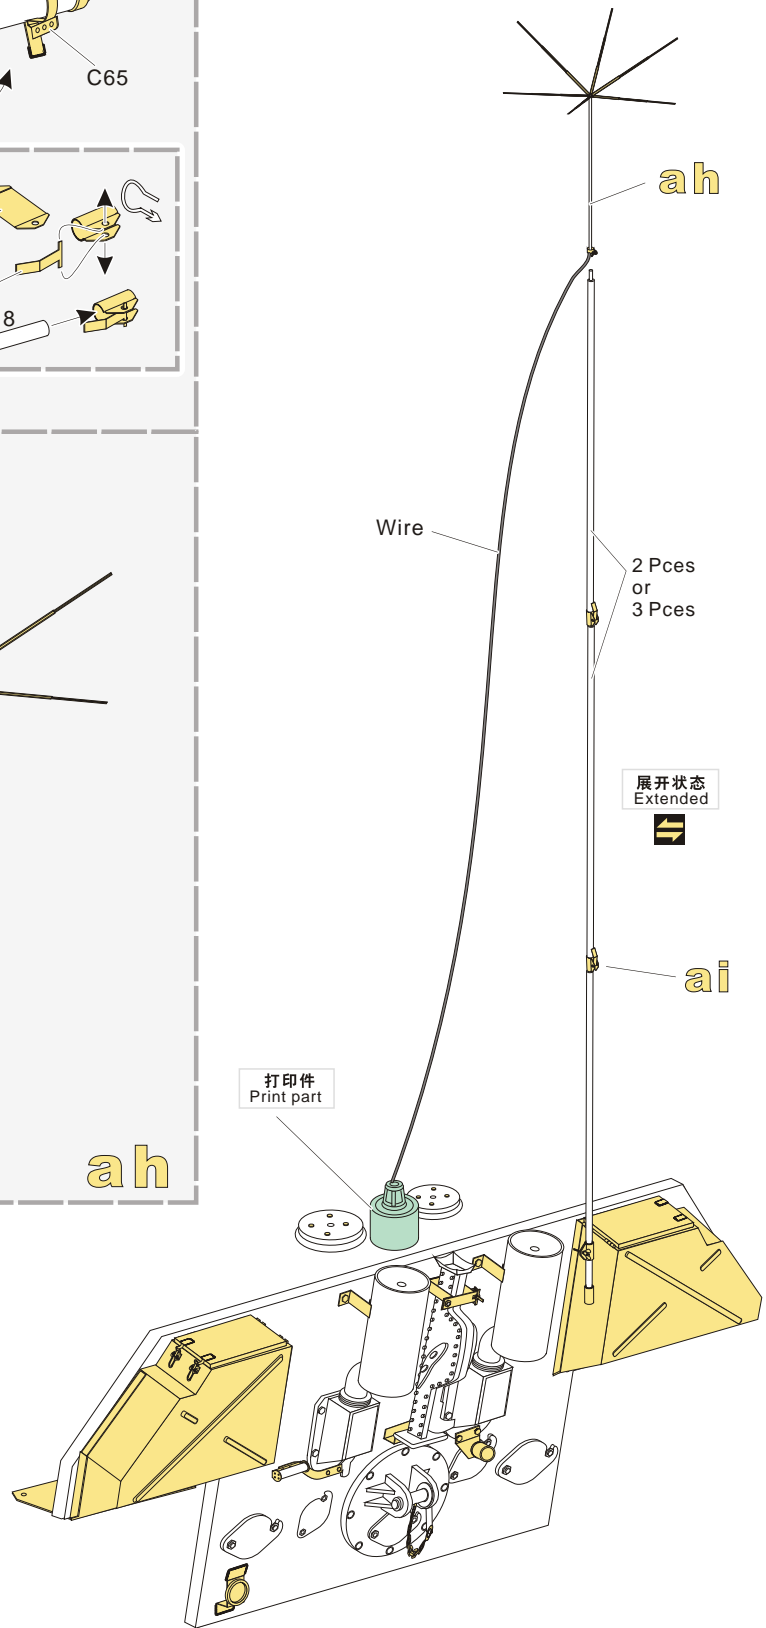

原零件编号
kit part number
- C22**

被替换的原零件编号
replaced kit part number
- 另一侧相同制作
repeat on opposite side
- 钻孔
drill
- 切除
remove
- 打磨
grind off
- 弧度卷曲
radial bending
- x2**

制作若干组
multiple assembly
- 选择安装
alternative
- 用尖端在凹槽处冲压
use penpoint to press on the dent

1/35 MILITARY MINIATURE VEHICLE UPGRADE SERIES PE351420

1/35 MILITARY MINIATURE VEHICLE UPGRADE SERIES PE351420

指挥天线组
Command atenna set

1/35 MILITARY MINIATURE VEHICLE UPGRADE SERIES PE351420

1/35 MILITARY MINIATURE VEHICLE UPGRADE SERIES PE351420

[Http://www.voyagermodel.com/productdetails.asp?itemid=PE351420](http://www.voyagermodel.com/productdetails.asp?itemid=PE351420)

**VOYAGER
MODEL**

更多PE351420样品照片参考请扫一扫
MORE PICTUER OF PE 351420
REFERENCE SCAN HERE