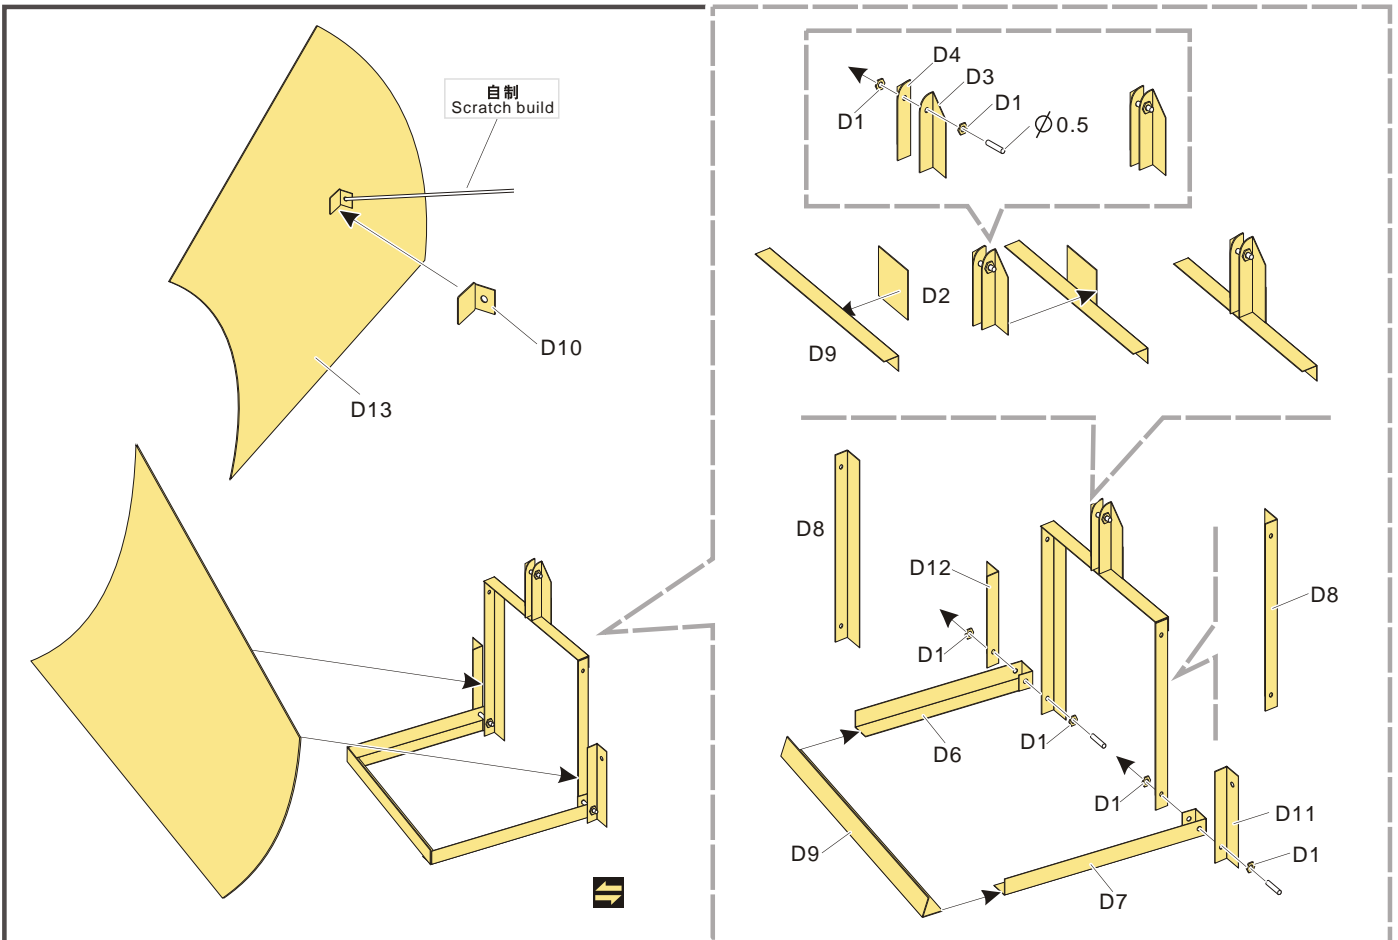

1/35 MILITARY MINIATURE VEHICLE UPGRADE SERIES PE351424

VOYAGERMODEL® 无微不至 极尽享受
Recommended item

PE 35608	WWII German Schwimmwagen Type 128
PE 35605	WWII U.S. Ford GPW 1/4ton Mod.1942
PE 35194	WWII U.S. Jeep Willys MB
PE 35195	WWII U.S. Jeep Willys MB w/Add Amour
PE 35220	WWII German Schwimmwagen Type 166
PE 35618	WWII US FORD G.P.A. JEEP
PE 35465	WWII U.S. GMC 2.5ton 6X6 Cargo Truck
PEA 185	WWII U.S. Jeep Willys MB snow plow w/ tyre chains
PEA 187	WWII U.S. Jeep Willys MB tyre chains
PE 351065	WWII U.S. Jeep Willys MB upgrade set
PE 351066	WWII U.S. Jeep Willys MB w/Add Amour upgrade set
PE 351423	WWII U.S. Jeep Willys MB upgrade set
PE 351425	WWII British Special Air Service Jeep Upgrade Set
PE 351426	WWII British Special Air Service Jeep Upgrade Set
PE 351427	WWII British Long Range Desert Group(LRDG)Command Car
PE 351428	WWII British Special Air Service Jeep Upgrade Set

[Http://www.voyagermodel.com/productdetails.asp?itemid=PE351424](http://www.voyagermodel.com/productdetails.asp?itemid=PE351424)

VOYAGER MODEL

更多PE351424样品照片参考请扫一扫
MORE PICTUER OF PE 351424
REFERENCE SCAN HERE