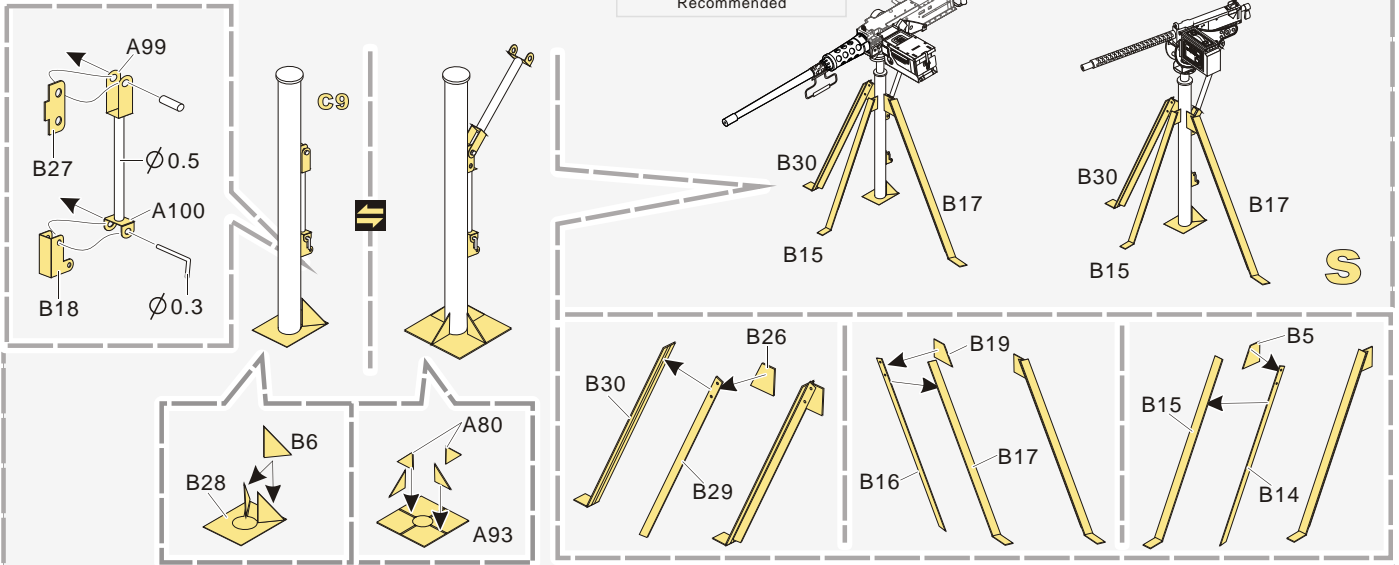

1/35 MILITARY MINIATURE VEHICLE UPGRADE SERIES PE351424

推荐 VBS0215
VOYAGERMODEL VBS0215
Recommended

推荐 PEA081
VOYAGERMODEL PEA081
Recommended