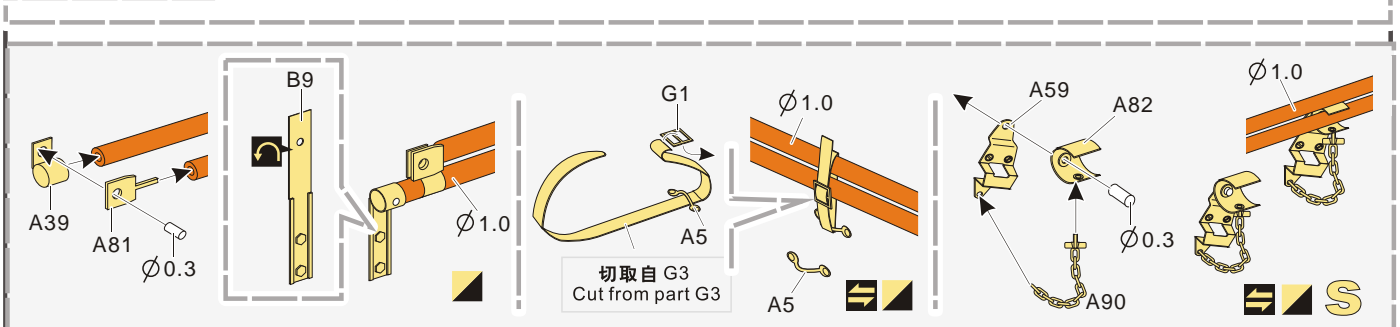

蚀刻片零件内侧面向上
Put the part upside down

用笔尖在凹槽处划
Use penpoint to press on the dent

- ↑
安装
install
- ↩
折叠
bend
- A1**
改造件零件编号
PE/resin part number
- B12**
原零件编号
kit part number
- C22**
被替换的原零件编号
replaced kit part number
- ▲
另一侧相同制作
repeat on opposite side
- 切除
remove
- ▨
打磨
grind off
- ↻
弧度卷曲
radial bending
- x2
制作若干组
multiple assembly
- ⇄
选择安装
alternative
- ▨
用铜管制作
make from brass tube
- 用胶棒制作
make from plastic rod

根据需要调整箍带长度以及松紧
Adjust the size of the tapes as you need

1/35 MILITARY MINIATURE VEHICLE UPGRADE SERIES PE351424

1/35 MILITARY MINIATURE VEHICLE UPGRADE SERIES PE351424

推荐 VBS0215
VOYAGERMODEL VBS0215
Recommended