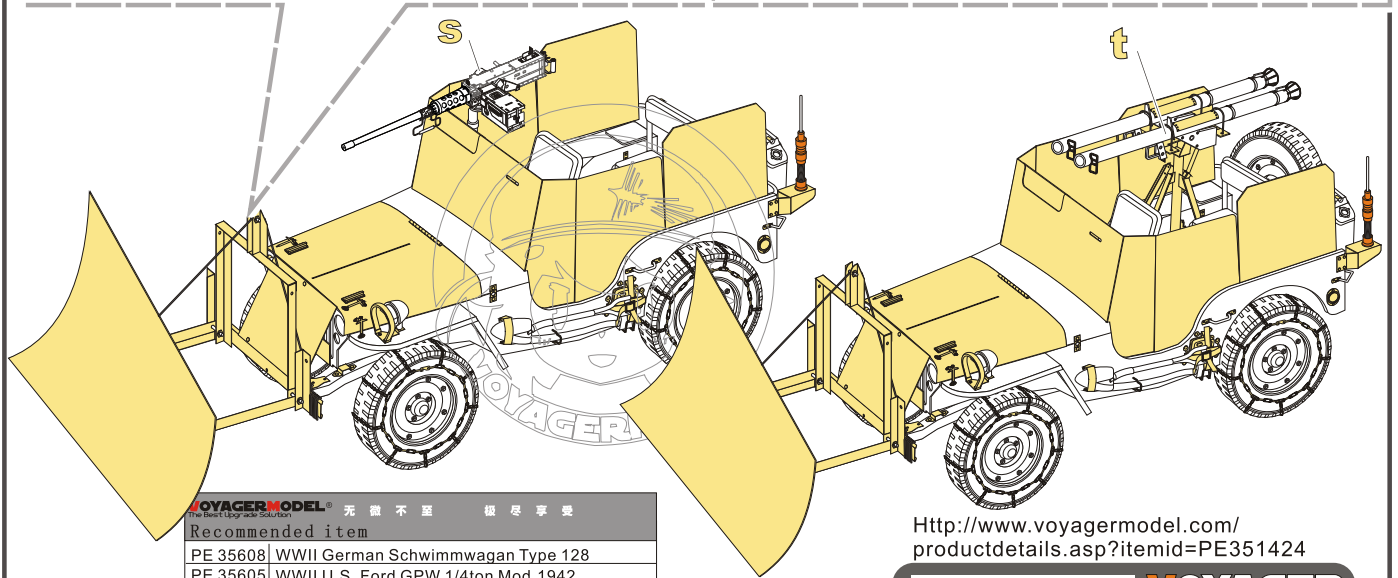

1/35 MILITARY MINIATURE VEHICLE UPGRADE SERIES PE351424

VOYAGERMODEL® 无微不至 极尽享受
Recommended item

PE 35608	WWII German Schwimmwagen Type 128
PE 35605	WWII U.S. Ford GPW 1/4ton Mod.1942
PE 35194	WWII U.S. Jeep Willys MB
PE 35195	WWII U.S. Jeep Willys MB w/Add Amour
PE 35220	WWII German Schwimmwagen Type 166
PE 35618	WWII US FORD G.P.A. JEEP
PE 35465	WWII U.S. GMC 2.5ton 6X6 Cargo Truck
PEA 185	WWII U.S. Jeep Willys MB snow plow w/ tyre chains
PEA 187	WWII U.S. Jeep Willys MB tyre chains
PE 351065	WWII U.S. Jeep Willys MB upgrade set
PE 351066	WWII U.S. Jeep Willys MB w/Add Amour upgrade set
PE 351423	WWII U.S. Jeep Willys MB upgrade set
PE 351425	WWII British Special Air Service Jeep Upgrade Set
PE 351426	WWII British Special Air Service Jeep Upgrade Set
PE 351427	WWII British Long Range Desert Group(LRDG)Command Car
PE 351428	WWII British Special Air Service Jeep Upgrade Set

[Http://www.voyagermodel.com/productdetails.asp?itemid=PE351424](http://www.voyagermodel.com/productdetails.asp?itemid=PE351424)

VOYAGER MODEL

更多PE351424样品照片参考请扫一扫
MORE PICTUER OF PE 351424
REFERENCE SCAN HERE