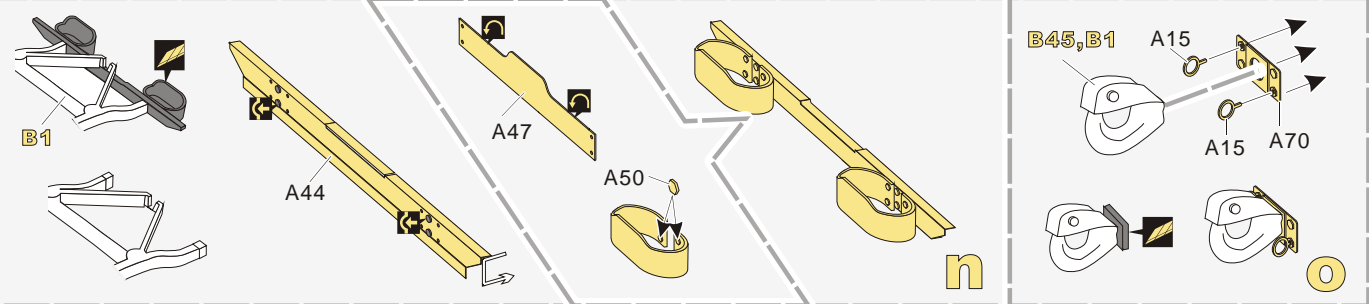

蚀刻片零件内侧面向上
Put the part upside down

用笔尖在凹槽处划
Use penpoint to press on the dent

- ↑
安装
install
- ↩
折叠
bend
- A1**
改造件零件编号
PE/resin part number
- B12**
原零件编号
kit part number
- C22**
被替换的原零件编号
replaced kit part number
- ▲
另一侧相同制作
repeat on opposite side
- 切除
remove
- ▨
打磨
grind off
- ↻
弧度卷曲
radial bending
- x2
制作若干组
multiple assembly
- ⇄
选择安装
alternative
- ▨
用铜管制作
make from brass tube
- 用胶棒制作
make from plastic rod

根据需要调整箍带长度以及松紧
Adjust the size of the tapes as you need

1/35 MILITARY MINIATURE VEHICLE UPGRADE SERIES PE351424

1/35 MILITARY MINIATURE VEHICLE UPGRADE SERIES PE351424

推荐 VBS0215
VOYAGERMODEL VBS0215
Recommended