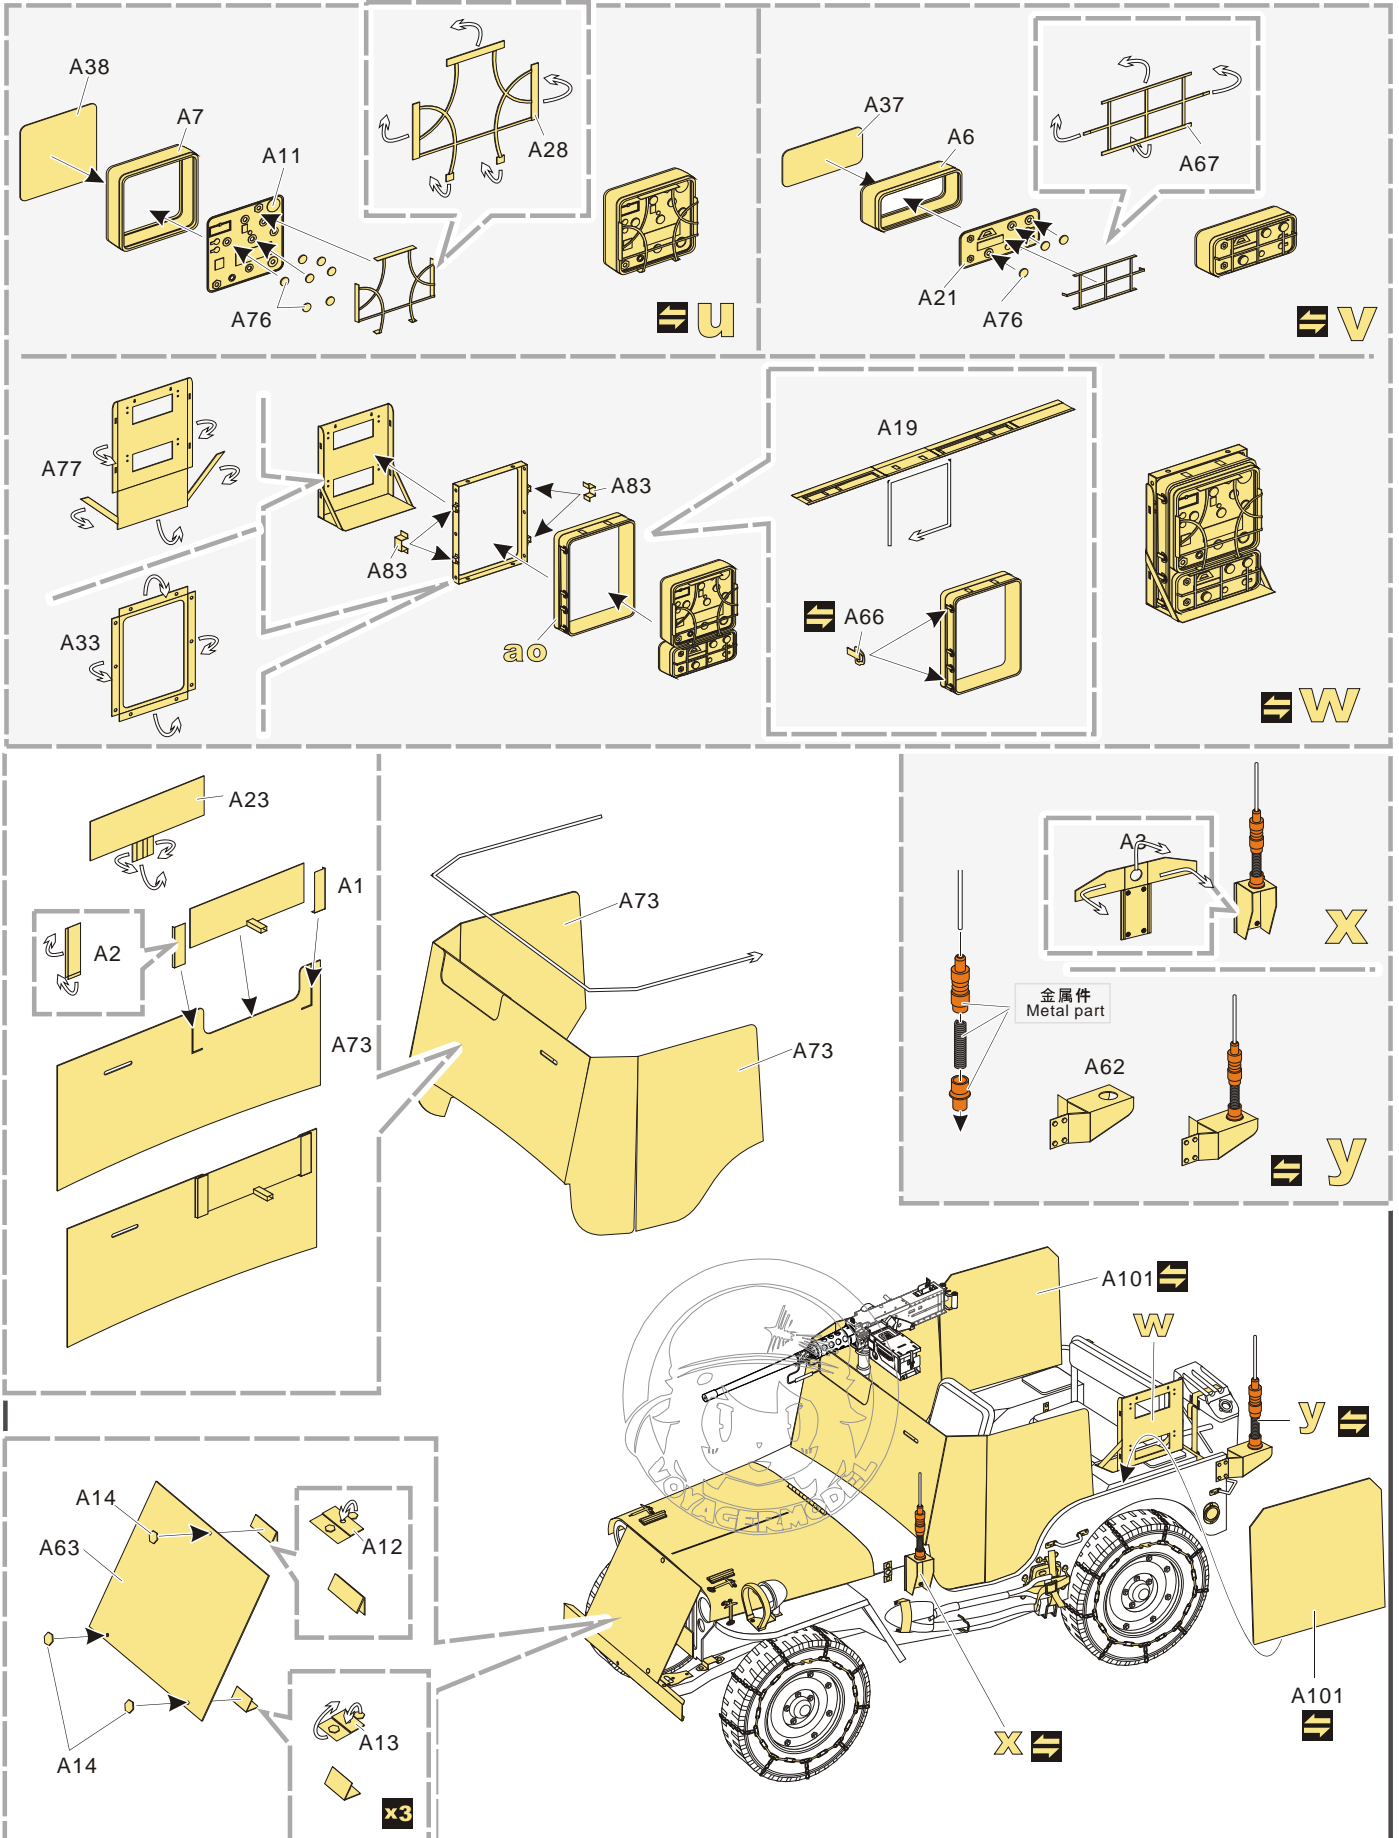

1/35 MILITARY MINIATURE VEHICLE UPGRADE SERIES PE351424