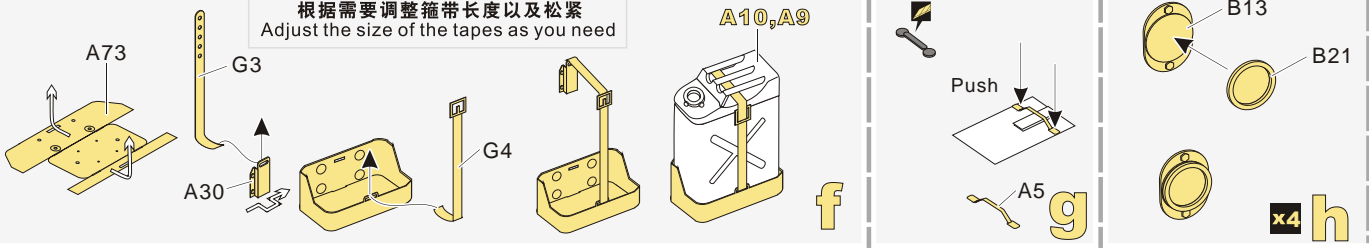

蚀刻片零件内侧面向上
Put the part upside down

用笔尖在凹槽处划
Use penpoint to press on the dent

- ↑
安装
install
- ↩
折叠
bend
- A1**
改造件零件编号
PE/resin part number
- B12**
原零件编号
kit part number
- C22**
被替换的原零件编号
replaced kit part number
- ▲
另一侧相同制作
repeat on opposite side
- 切除
remove
- ▨
打磨
grind off
- ↻
弧度卷曲
radial bending
- x2
制作若干组
multiple assembly
- ⇄
选择安装
alternative
- ▨
用铜管制作
make from brass tube
- 用胶棒制作
make from plastic rod

根据需要调整箍带长度以及松紧
Adjust the size of the tapes as you need

1/35 MILITARY MINIATURE VEHICLE UPGRADE SERIES PE351424

1/35 MILITARY MINIATURE VEHICLE UPGRADE SERIES PE351424

推荐 VBS0215
VOYAGERMODEL VBS0215
Recommended