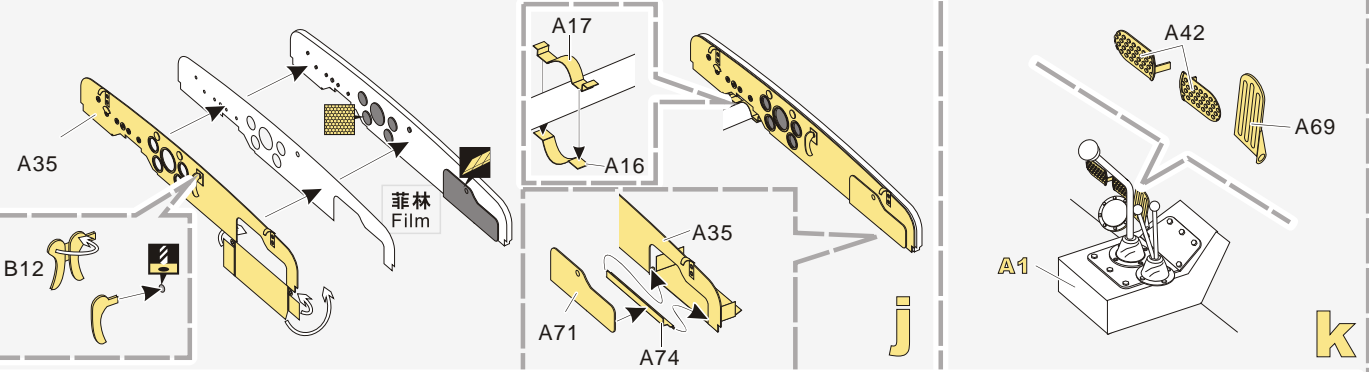

蚀刻片零件内侧面向上
Put the part upside down

用笔尖在凹槽处划
Use penpoint to press on the dent

- ↑
安装
install
- ↩
折叠
bend
- A1**
改造件零件编号
PE/resin part number
- B12**
原零件编号
kit part number
- C22**
被替换的原零件编号
replaced kit part number
- ▲
另一侧相同制作
repeat on opposite side
- 切除
remove
- ▨
打磨
grind off
- ↻
弧度卷曲
radial bending
- x2
制作若干组
multiple assembly
- ⇄
选择安装
alternative
- ▨
用铜管制作
make from brass tube
- 用胶棒制作
make from plastic rod

a

b

c

d

e

d

d

1/35 MILITARY MINIATURE VEHICLE UPGRADE SERIES PE351424

根据需要调整箍带长度以及松紧
Adjust the size of the tapes as you need

1/35 MILITARY MINIATURE VEHICLE UPGRADE SERIES PE351424

1/35 MILITARY MINIATURE VEHICLE UPGRADE SERIES PE351424

推荐 VBS0215
VOYAGERMODEL VBS0215
Recommended