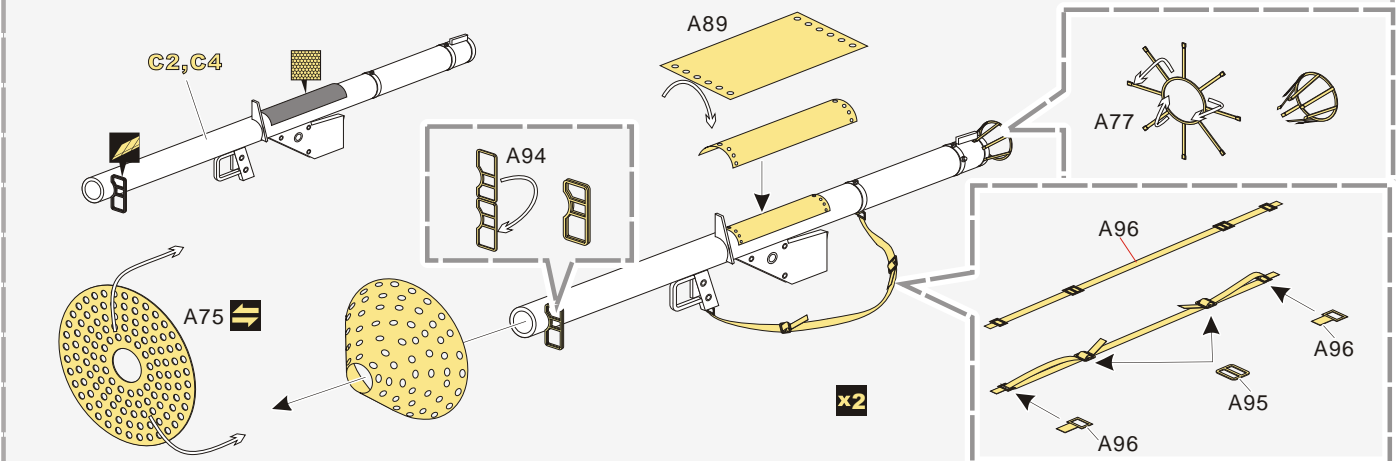

1/35 MILITARY MINIATURE VEHICLE UPGRADE SERIES PE351424

推荐 VBS0215
VOYAGERMODEL VBS0215
Recommended

推荐 PEA081
VOYAGERMODEL PEA081
Recommended