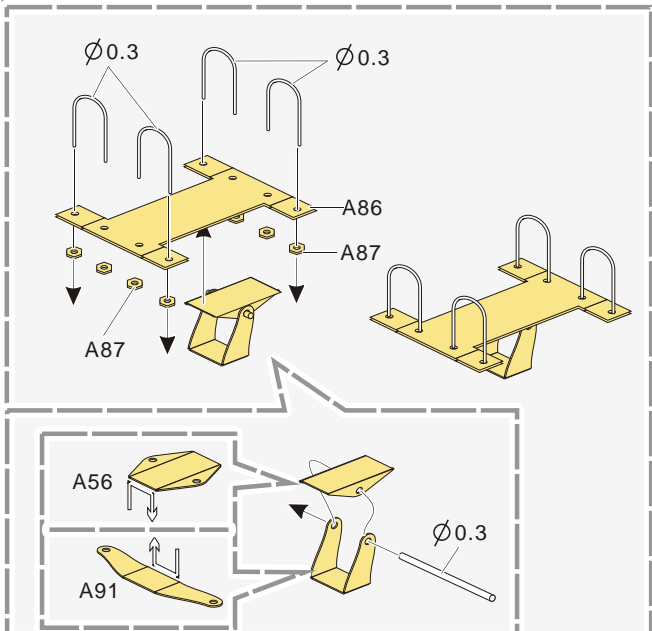

1/35 MILITARY MINIATURE VEHICLE UPGRADE SERIES PE351424

推荐 VBS0215
VOYAGERMODEL VBS0215
Recommended

推荐 PEA081
VOYAGERMODEL PEA081
Recommended