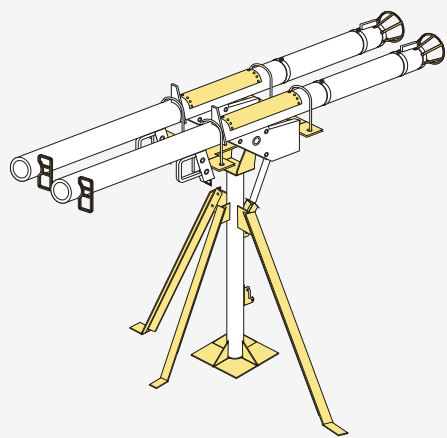

1/35 MILITARY MINIATURE VEHICLE UPGRADE SERIES PE351424

推荐 VBS0215
VOYAGERMODEL VBS0215
Recommended

推荐 PEA081
VOYAGERMODEL PEA081
Recommended