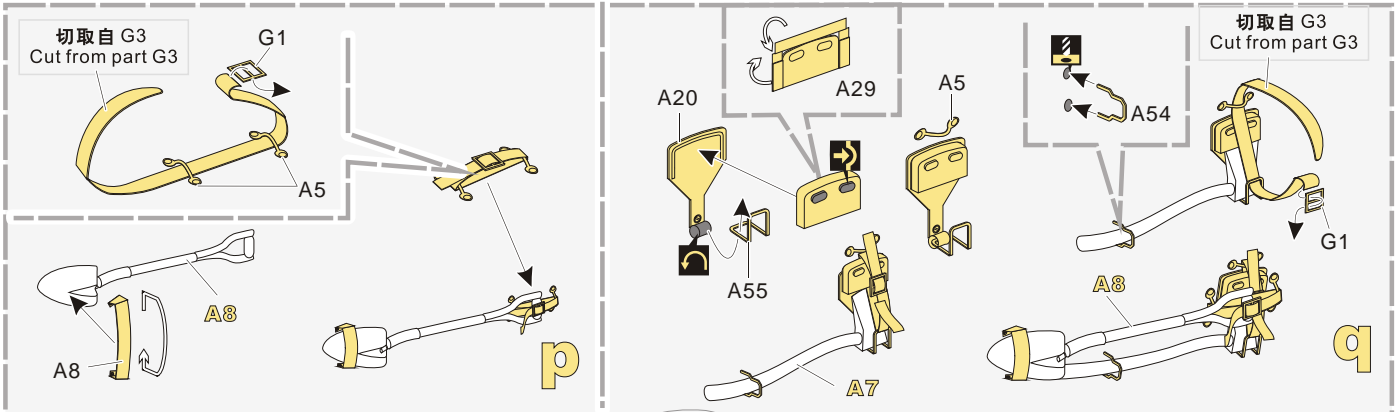

蚀刻片零件内侧面向上
Put the part upside down

用笔尖在凹槽处划
Use penpoint to press on the dent

- ↑
安装
install
- ↩
折叠
bend
- A1**
改造件零件编号
PE/resin part number
- B12**
原零件编号
kit part number
- C22**
被替换的原零件编号
replaced kit part number
- ▲
另一侧相同制作
repeat on opposite side
- 切除
remove
- ▨
打磨
grind off
- ↻
弧度卷曲
radial bending
- x2
制作若干组
multiple assembly
- ⇄
选择安装
alternative
- ▨
用铜管制作
make from brass tube
- 用胶棒制作
make from plastic rod

根据需要调整箍带长度以及松紧
Adjust the size of the tapes as you need

1/35 MILITARY MINIATURE VEHICLE UPGRADE SERIES PE351424

1/35 MILITARY MINIATURE VEHICLE UPGRADE SERIES PE351424

推荐 VBS0215
VOYAGERMODEL VBS0215
Recommended