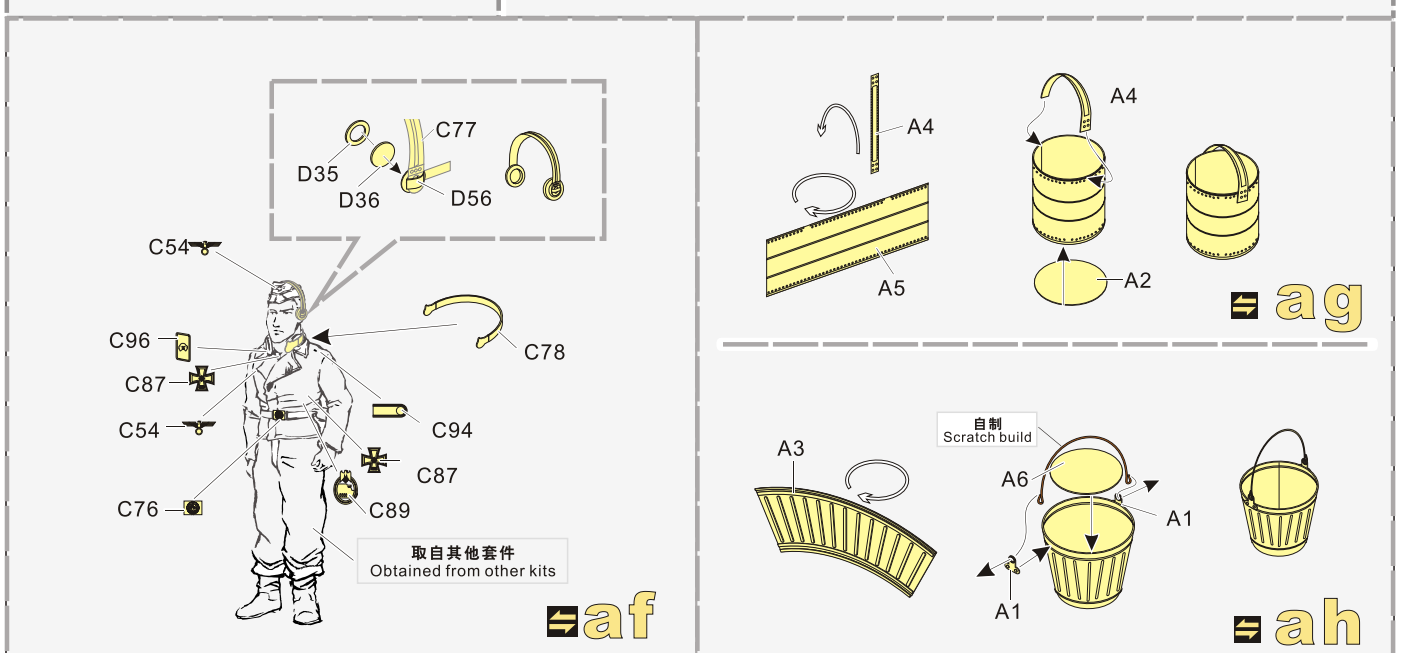

1/35 MILITARY MINIATURE VEHICLE UPGRADE SERIES PE351433