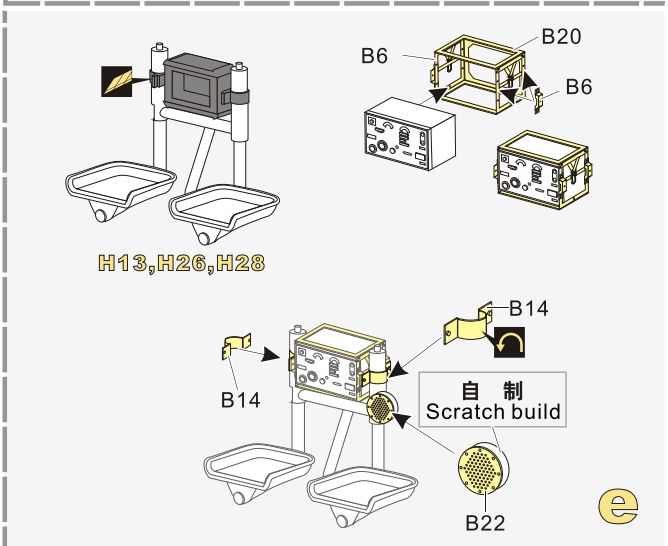

1/35 MILITARY MINIATURE VEHICLE UPGRADE SERIES PE351433

WWII German Aufklärungspanzer 38(t) Upgrade Set Basic

二战德军38(t)侦察坦克改造件

FOR DRAGON 6294 6890

■ 推荐使用工具 RECOMMENDED TOOLS

-   
 安装  
install
-   
 折叠  
bend
- A1**  
 改造件零件编号  
PE/resin part number
- B12**  
 原零件编号  
kit part number
- C22**  
 被替换的原零件编号  
replaced kit part number
-   
 另一侧相同制作  
repeat on opposite side
-   
 切除  
remove
-   
 打磨  
grind off
-   
 弧度卷曲  
radial bending
- x2**  
 制作若干组  
multiple assembly
-   
 选择安装  
alternative
-   
 钻孔  
drill
-   
 用胶棒制作  
make from plastic rod

  
 用尖端在凹槽处冲压  
use penpoint to press on the dent

蚀刻片零件内侧面向上  
Put the part upside down  
 用笔尖在凹槽处刺  
Use penpoint to press on the dent

**THE STEPS IN THE BLACK BOX APPLY FOR PE351433 B VERSION**  
**黑框内的步骤仅适用于PE351433 B版本**

金属件  
Metal part

AP 15, AP 13, AP 14, AP 11, B5

H30, B24, B10, B7, B9, B17, B11, B15, B11, B16, B16

H23, H37, H38, D14, D13

1/35 MILITARY MINIATURE VEHICLE UPGRADE SERIES PE351433

1/35 MILITARY MINIATURE VEHICLE UPGRADE SERIES PE351433