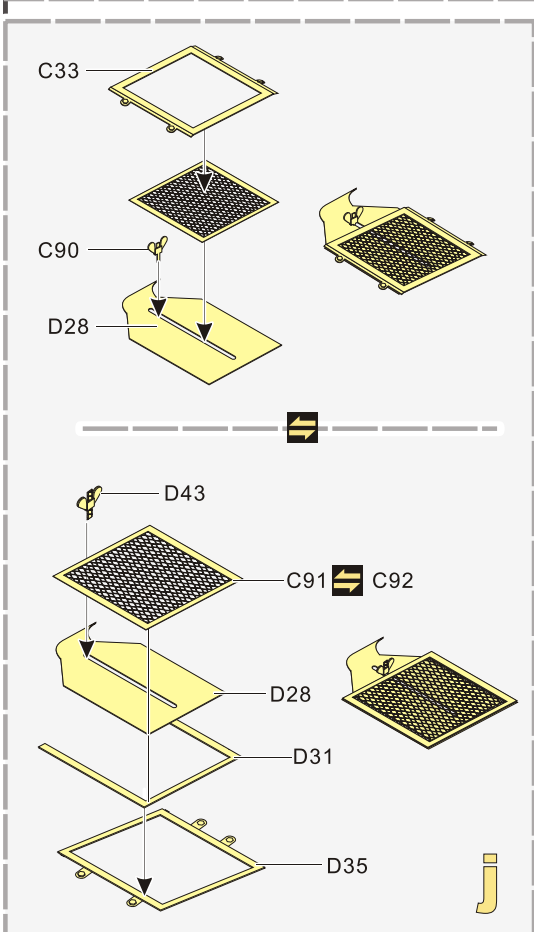

1/35 MILITARY MINIATURE VEHICLE UPGRADE SERIES PE351433