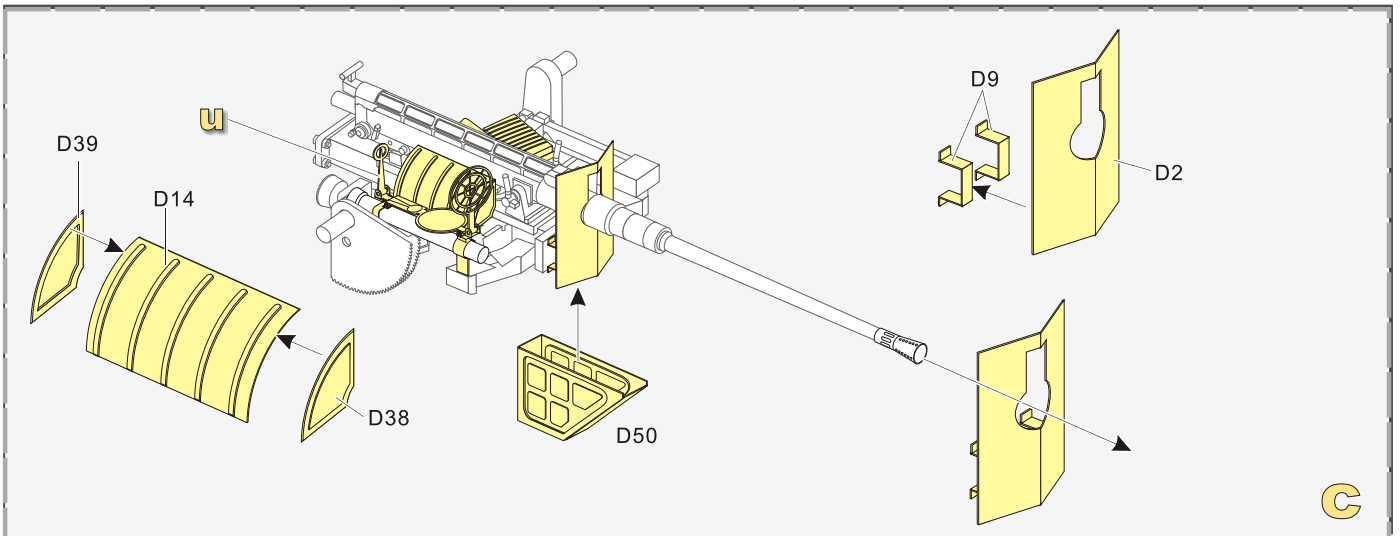

1/35 MILITARY MINIATURE VEHICLE UPGRADE SERIES PE351433