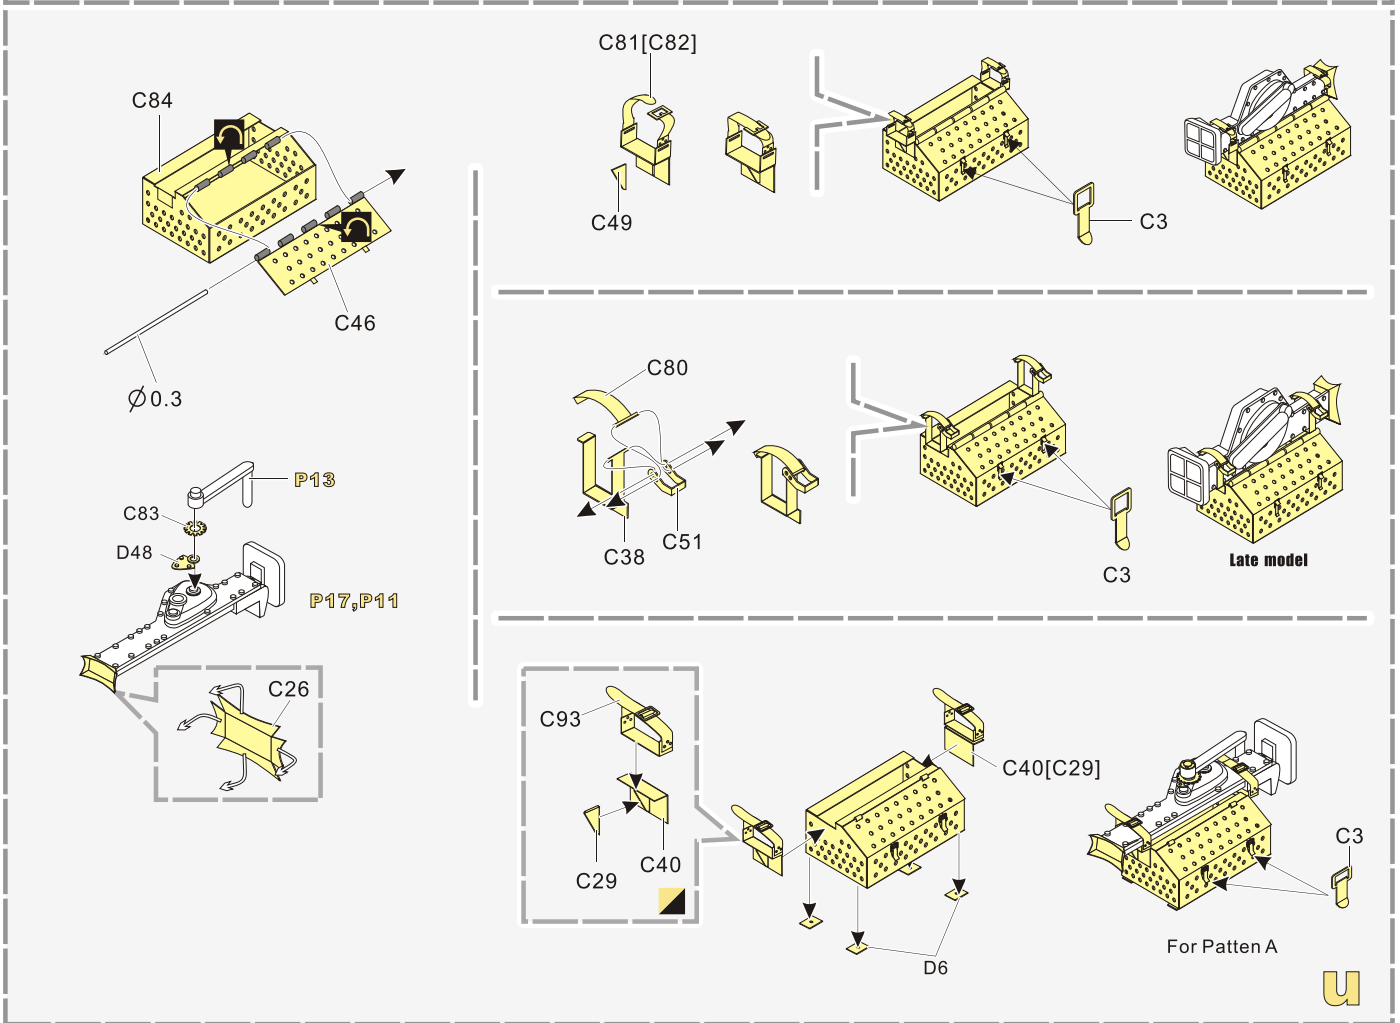

1/35 MILITARY MINIATURE VEHICLE UPGRADE SERIES PE351433