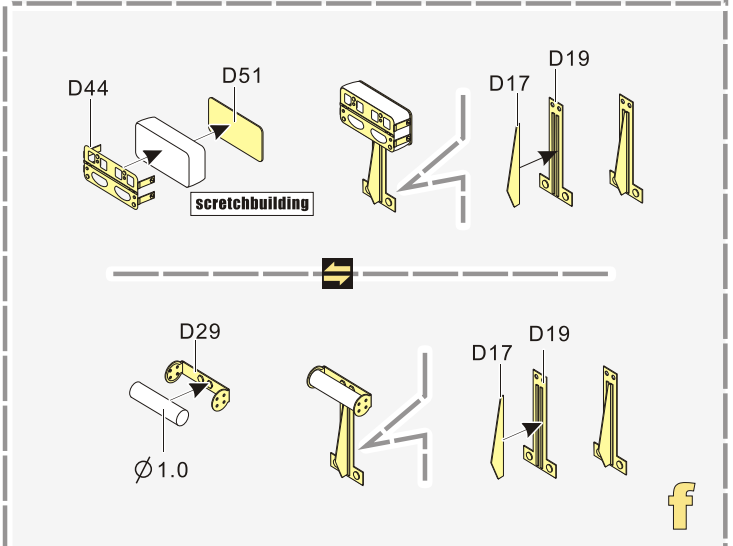

1/35 MILITARY MINIATURE VEHICLE UPGRADE SERIES PE351433

WWII German Aufklärungspanzer 38(t) Upgrade Set Basic

二战德军38(t)侦察坦克改造件

FOR DRAGON 6294 6890

■ 推荐使用工具 RECOMMENDED TOOLS

-   
 安装  
install
-   
 折叠  
bend
- A1**  
 改造件零件编号  
PE/resin part number
- B12**  
 原零件编号  
kit part number
- C22**  
 被替换的原零件编号  
replaced kit part number
-   
 另一侧相同制作  
repeat on opposite side
-   
 切除  
remove
-   
 打磨  
grind off
-   
 弧度卷曲  
radial bending
- x2**  
 制作若干组  
multiple assembly
-   
 选择安装  
alternative
-   
 钻孔  
drill
-   
 用胶棒制作  
make from plastic rod

  
 用尖端在凹槽处冲压  
use penpoint to press on the dent

蚀刻片零件内侧面向上  
Put the part upside down  
 用笔尖在凹槽处刺  
Use penpoint to press on the dent

**THE STEPS IN THE BLACK BOX APPLY FOR PE351433 B VERSION**  
**黑框内的步骤仅适用于PE351433 B版本**

金属件  
Metal part

AP 15, AP 13, AP 14, AP 11, B5

H30, B24, B10, B7, B9, B17, B11, B15, B11, B16, B16

H23, H37, H38, D14, D13

1/35 MILITARY MINIATURE VEHICLE UPGRADE SERIES PE351433

1/35 MILITARY MINIATURE VEHICLE UPGRADE SERIES PE351433