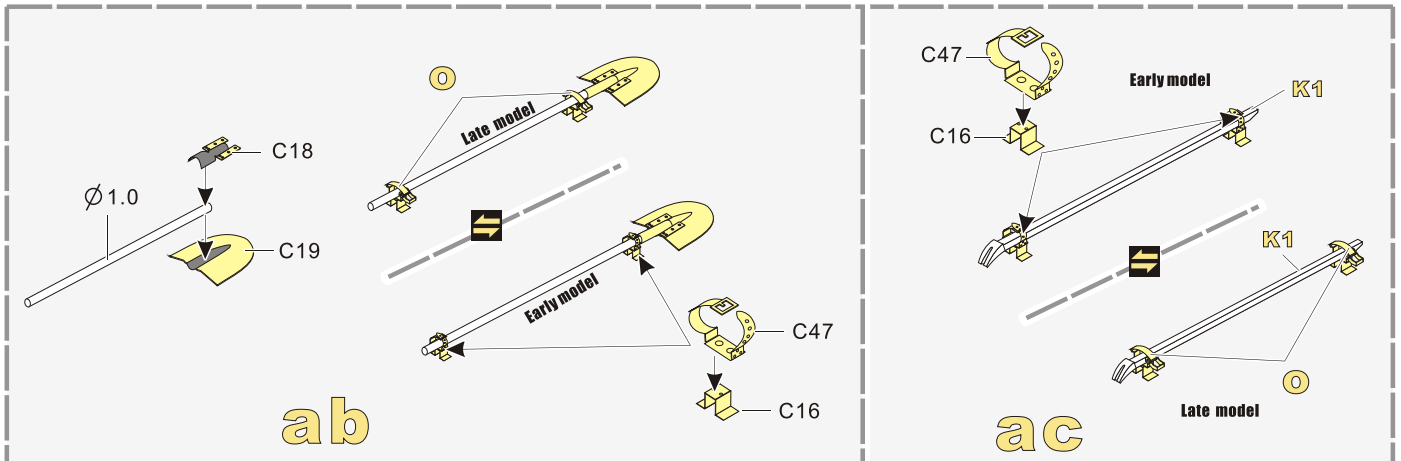

1/35 MILITARY MINIATURE VEHICLE UPGRADE SERIES PE351433