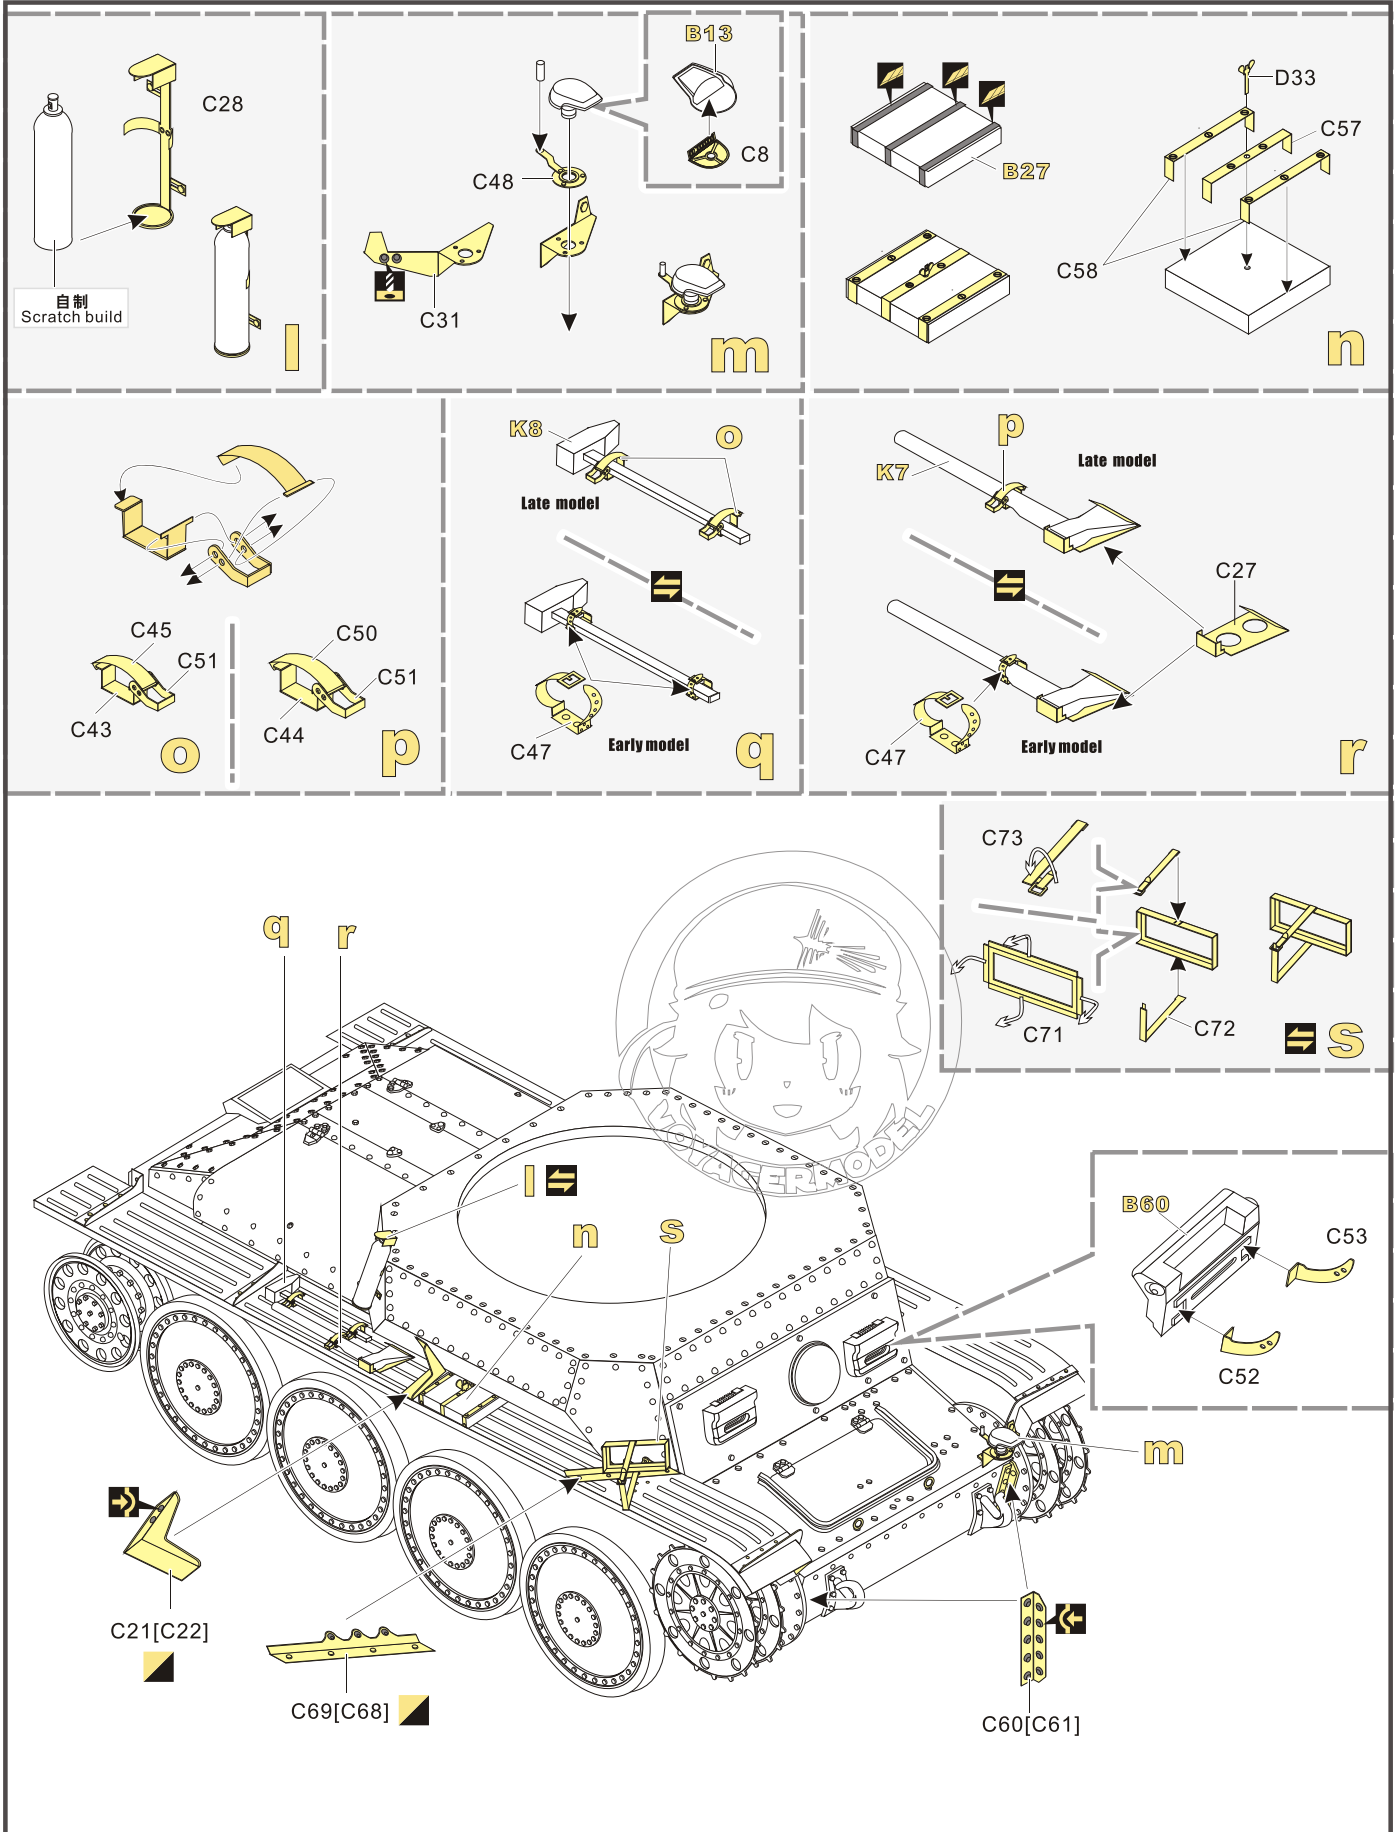

1/35 MILITARY MINIATURE VEHICLE UPGRADE SERIES PE351433