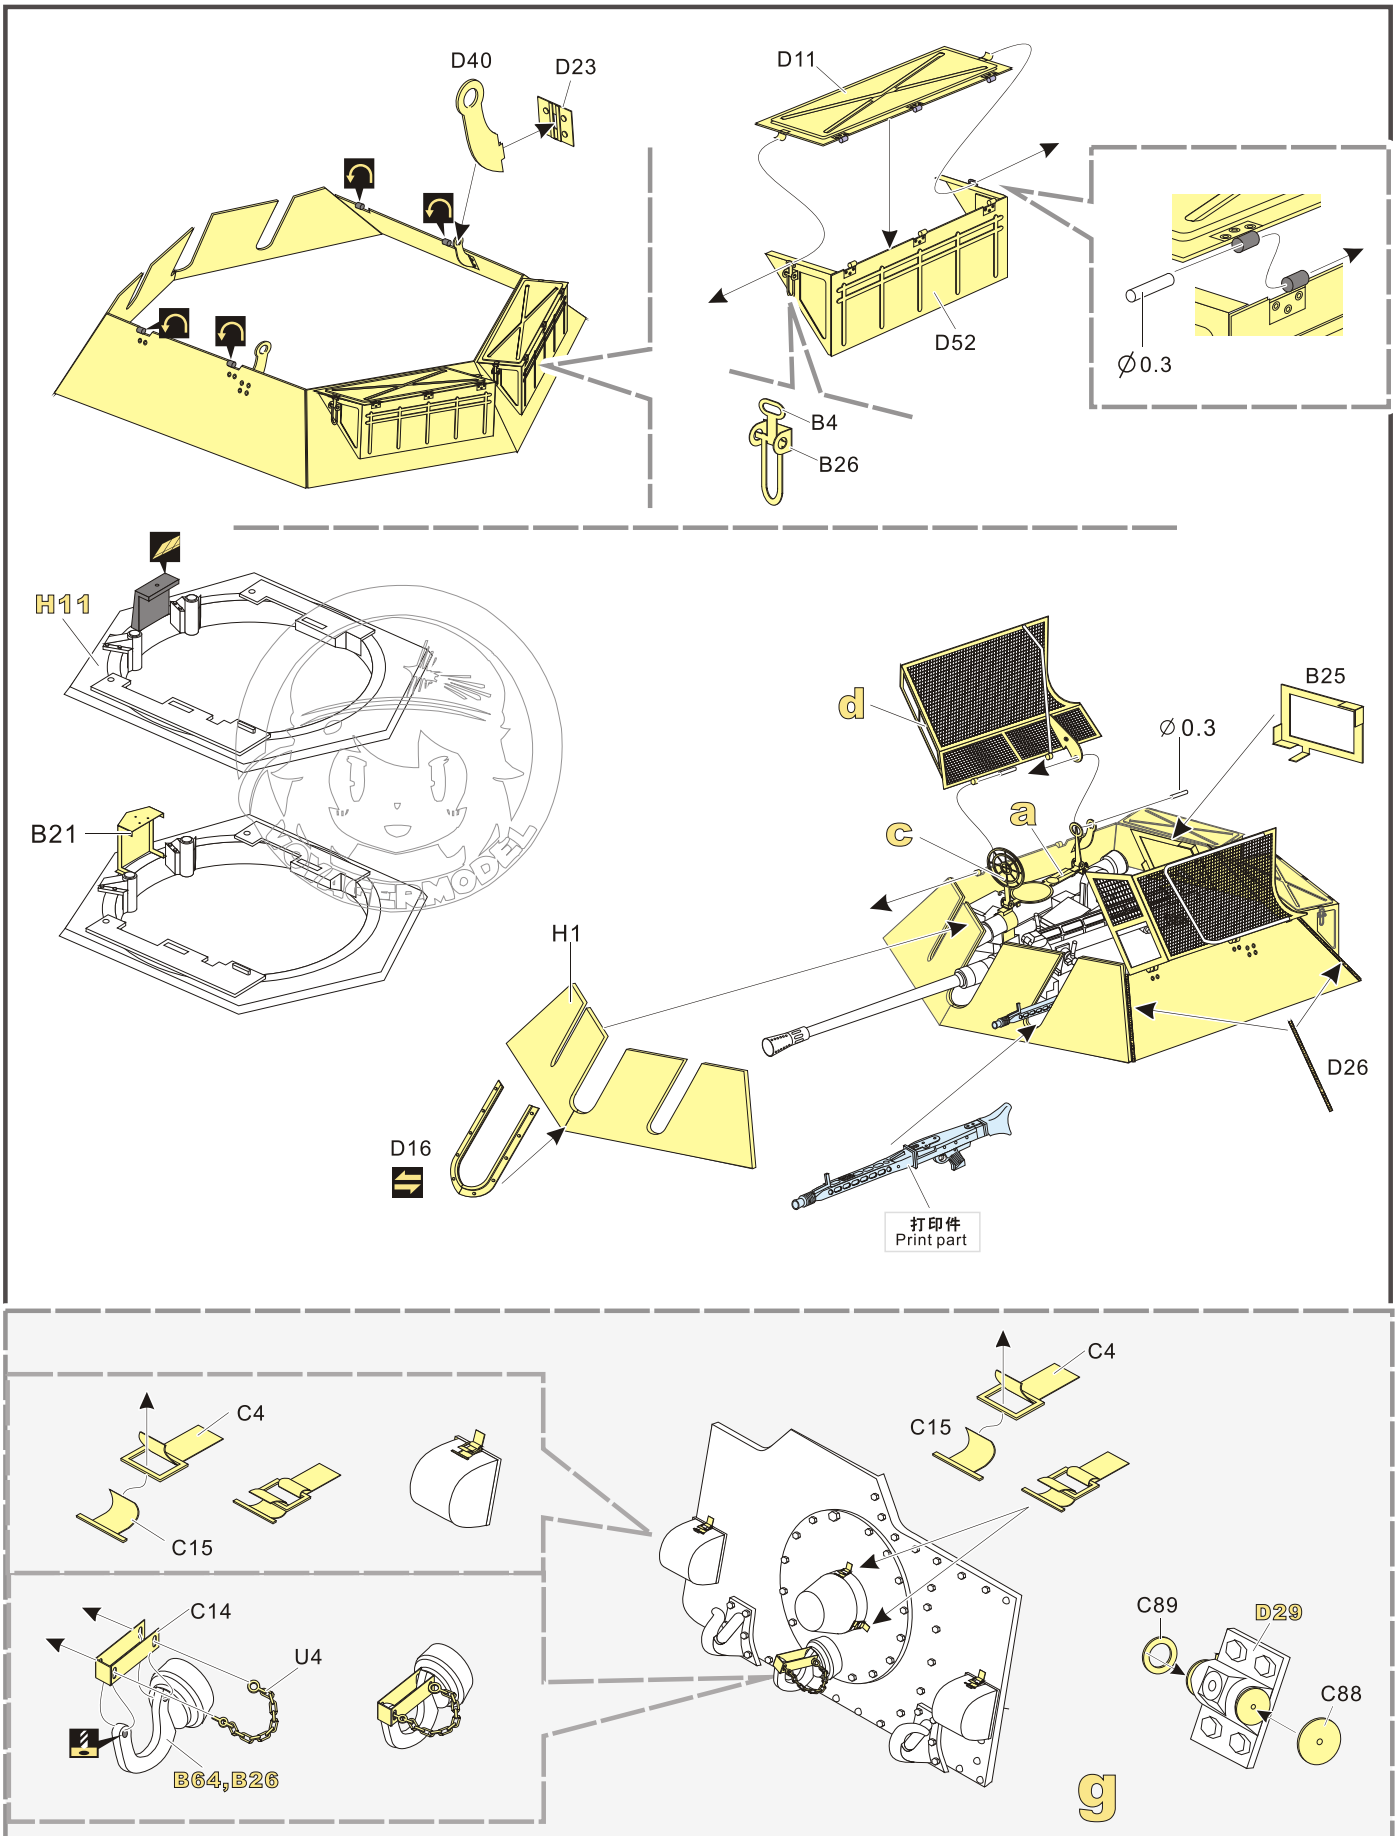

1/35 MILITARY MINIATURE VEHICLE UPGRADE SERIES PE351433

WWII German Aufklärungspanzer 38(t) Upgrade Set Basic

二战德军38(t)侦察坦克改造件

FOR DRAGON 6294 6890

■ 推荐使用工具 RECOMMENDED TOOLS

-   
 安装  
install
-   
 折叠  
bend
- A1**  
 改造件零件编号  
PE/resin part number
- B12**  
 原零件编号  
kit part number
- C22**  
 被替换的原零件编号  
replaced kit part number
-   
 另一侧相同制作  
repeat on opposite side
-   
 切除  
remove
-   
 打磨  
grind off
-   
 弧度卷曲  
radial bending
- x2**  
 制作若干组  
multiple assembly
-   
 选择安装  
alternative
-   
 钻孔  
drill
-   
 用胶棒制作  
make from plastic rod

金属件  
Metal part

AP 15, AP 13, AP 14, AP 11, B5

H30, B24, B10, B7, B9, B17, B11, B15, B11, B16, B16

H23, H37, H38, D14, D13

1/35 MILITARY MINIATURE VEHICLE UPGRADE SERIES PE351433

1/35 MILITARY MINIATURE VEHICLE UPGRADE SERIES PE351433