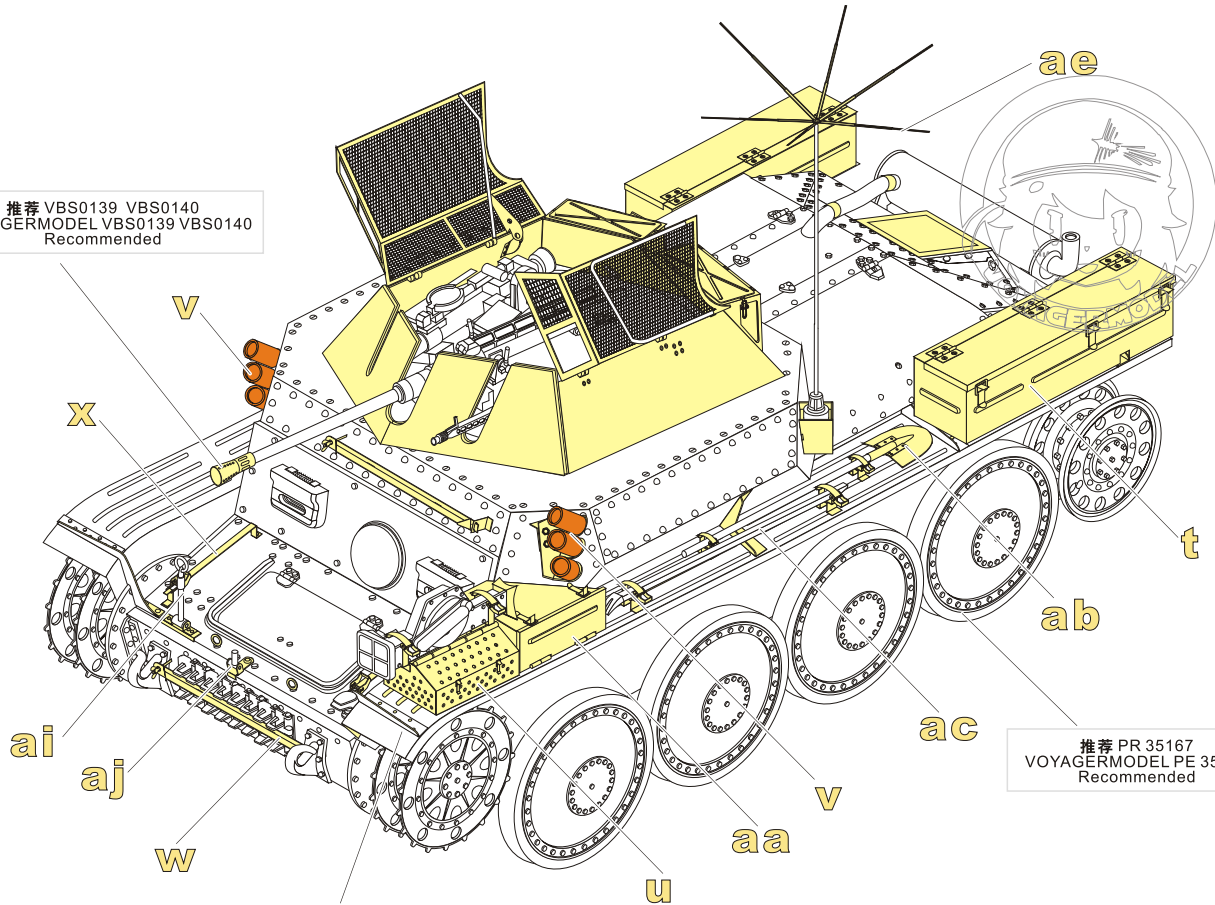

1/35 MILITARY MINIATURE VEHICLE UPGRADE SERIES PE351433

1/35 MILITARY MINIATURE VEHICLE UPGRADE SERIES PE351433

ai

aj

推荐 VBS0139 VBS0140  
VOYAGERMODEL VBS0139 VBS0140  
Recommended

推荐 PE 351434  
VOYAGERMODEL PE 351434  
Recommended