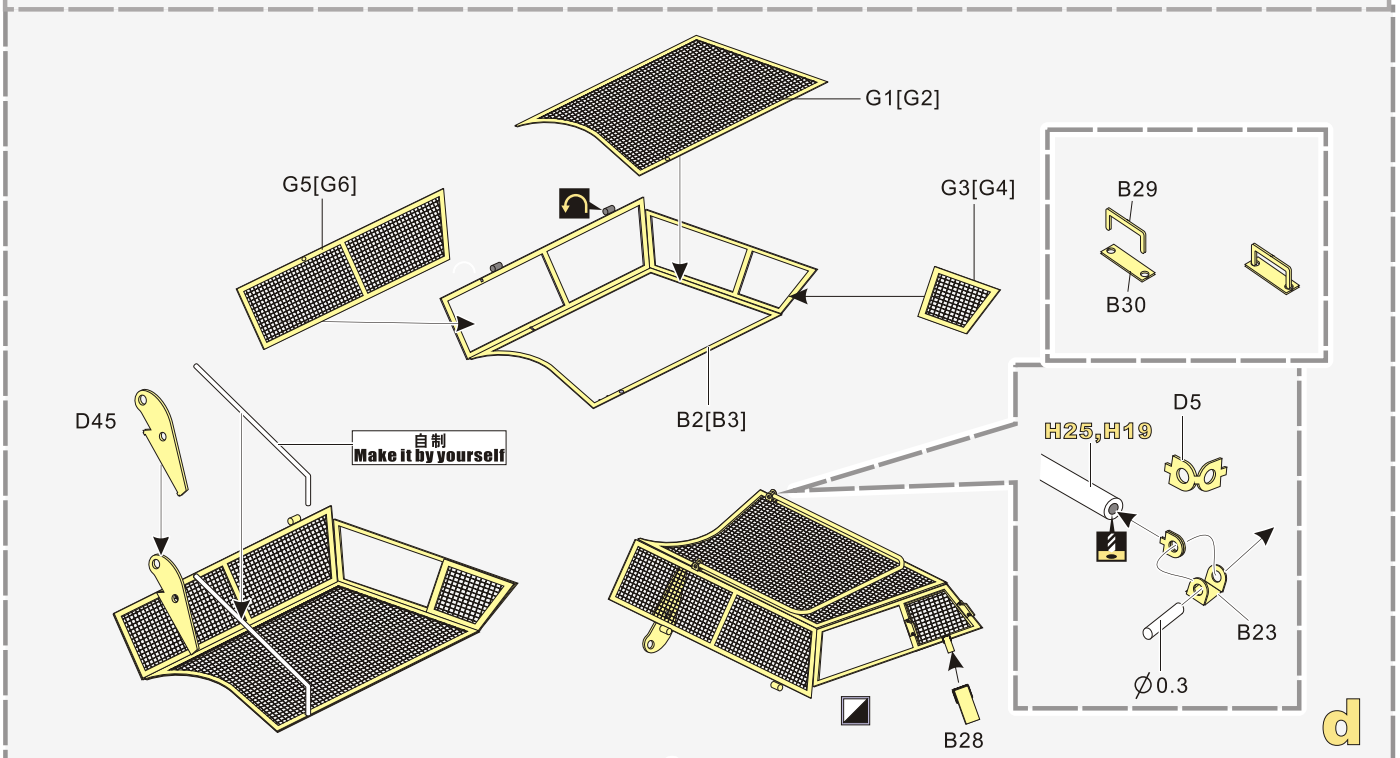

1/35 MILITARY MINIATURE VEHICLE UPGRADE SERIES PE351433

WWII German Aufklärungspanzer 38(t) Upgrade Set Basic

二战德军38(t)侦察坦克改造件

FOR DRAGON 6294 6890

■ 推荐使用工具 RECOMMENDED TOOLS

-   
 安装  
install
-   
 折叠  
bend
- A1**  
 改造件零件编号  
PE/resin part number
- B12**  
 原零件编号  
kit part number
- C22**  
 被替换的原零件编号  
replaced kit part number
-   
 另一侧相同制作  
repeat on opposite side
-   
 切除  
remove
-   
 打磨  
grind off
-   
 弧度卷曲  
radial bending
- x2**  
 制作若干组  
multiple assembly
-   
 选择安装  
alternative
-   
 钻孔  
drill
-   
 用胶棒制作  
make from plastic rod

  
 用尖端在凹槽处冲压  
use penpoint to press on the dent

蚀刻片零件内侧面向上  
Put the part upside down  
 用笔尖在凹槽处刺  
Use penpoint to press on the dent

**THE STEPS IN THE BLACK BOX APPLY FOR PE351433 B VERSION**  
**黑框内的步骤仅适用于PE351433 B版本**

金属件  
Metal part

AP 15, AP 13, AP 14, AP 11, B5

H30, B24, B10, B7, B9, B17, B11, B15, B11, B16, B16

H23, H37, H38, D14, D13

1/35 MILITARY MINIATURE VEHICLE UPGRADE SERIES PE351433

1/35 MILITARY MINIATURE VEHICLE UPGRADE SERIES PE351433