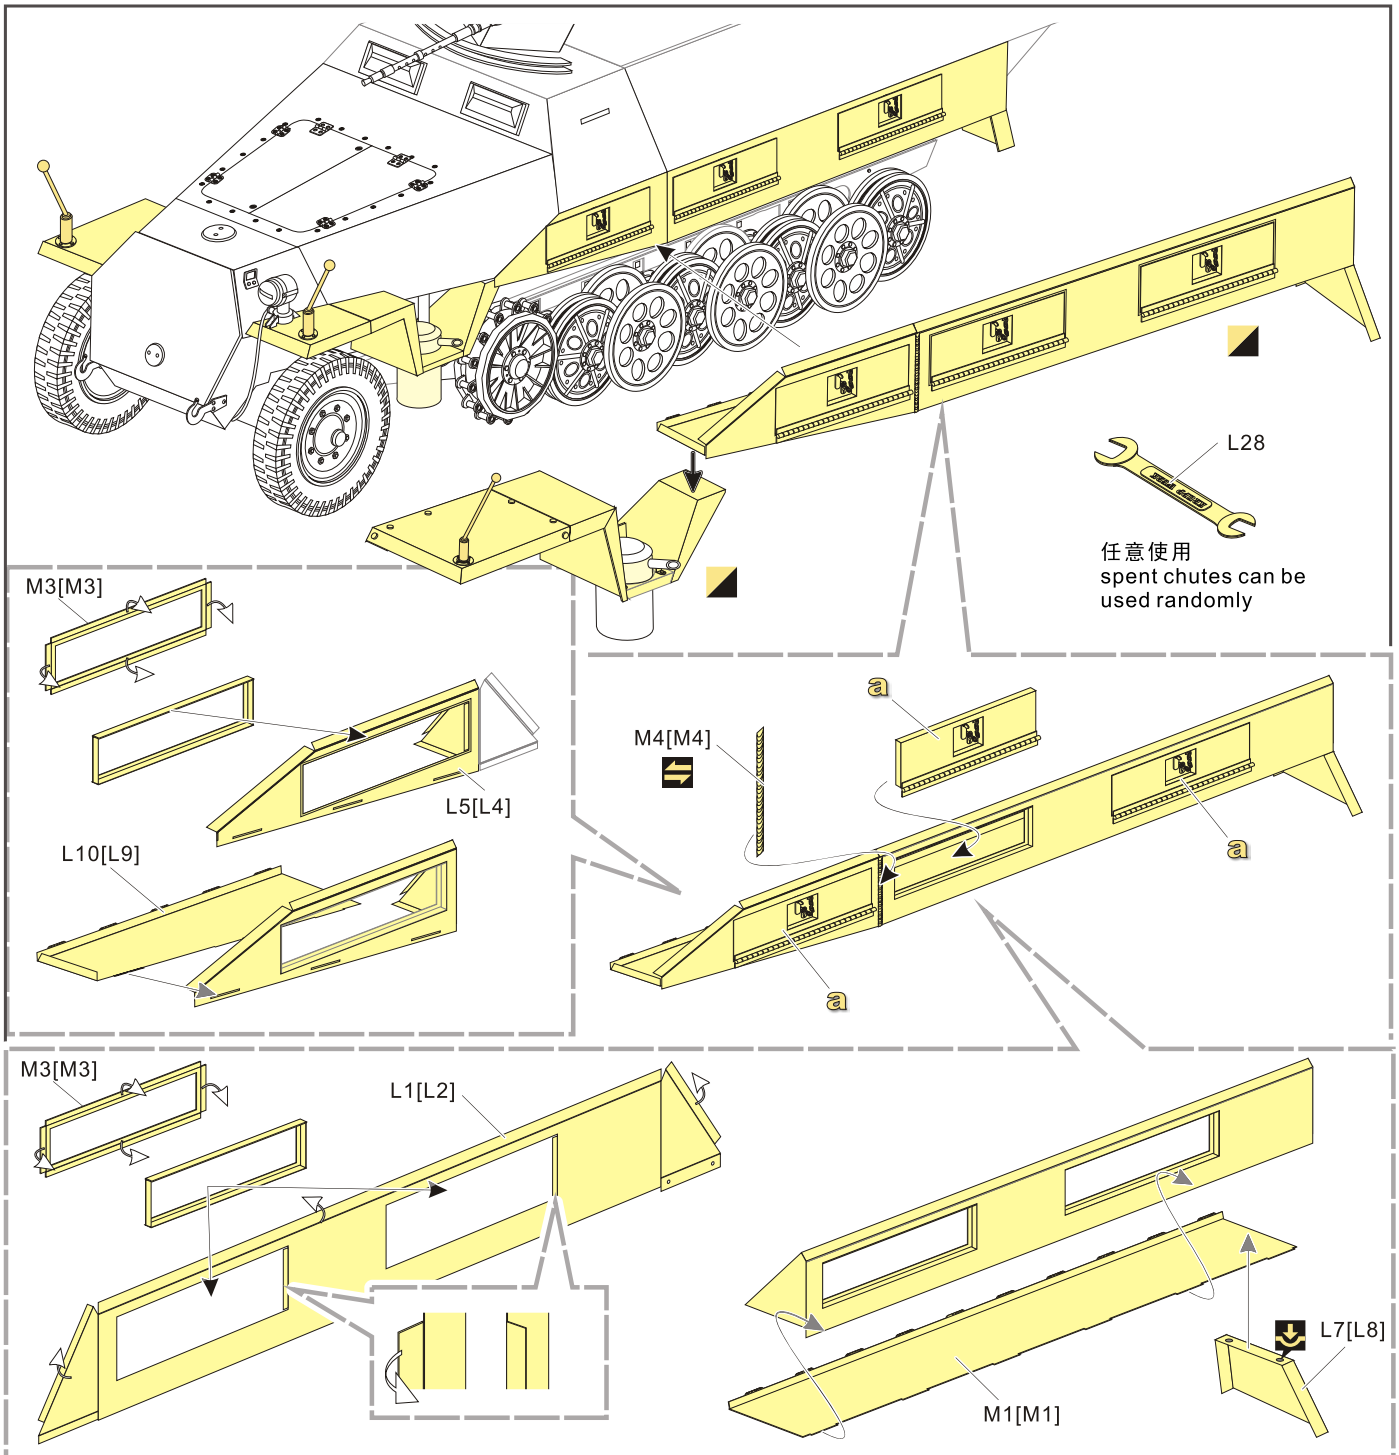

1/35 MILITARY MINIATURE VEHICLE UPGRADE SERIES PE 351565

WWII German Sd.Kfz.251 Ausf.D Exterior Storage Bins & Fenders

二战德军Sd.Kfz.251 Ausf.D装甲车外部杂物箱及翼子板改造件

[For DRAGON Kit]

推荐使用工具 RECOMMENDED TOOLS

1/35 MILITARY MINIATURE VEHICLE UPGRADE SERIES PE 351565

[Http://www.voyagermodel.com/productdetails.asp?itemid=PE351565](http://www.voyagermodel.com/productdetails.asp?itemid=PE351565)

**VOYAGER
MODEL**

更多PE351565样品照片参考请扫一扫
MORE PICTUER OF PE 351565
REFERENCE SCAN HERE

VOYAGERMODEL[®] 无微不至 极尽享受

Recommended item

PR 35126	WWII German Sd.Kfz.251 /Sd.Kfz.11 Continental Standar Wheels Pattern
PR 35127	WWII German Sd.Kfz.251 /Sd.Kfz.11 Continental Lightweight Wheels Pattern
PR 35128	WWII German Sd.Kfz.251 /Sd.Kfz.11 Fulda Wheels Pattern
PR 35129	WWII German Sd.Kfz.251 /Sd.Kfz.11 Dunlop Wheels Pattern
PE 351564	WWII German Sd.Kfz.251 Ausf.D Floor
PE 351565	WWII German Sd.Kfz.251 Ausf.D Exterior Stowage Bins & Fenders
PE 351566	WWII German Sd.Kfz.251 Ausf.D Interior Stowage Bins
PE 351567	WWII German Sd.Kfz.251 Ausf.D Early Version Armour Plate
PE 351568	WWII German Sd.Kfz.251/1 Ausf.D Armoured Personnel Carrier w/PaK40 Basic Upgrade Set
PE 351569	WWII German Sd.Kfz.251/1 Ausf.D Armoured Personnel Carrier Basic Upgrade Set 2.0
PE 351570	WWII German Sd.Kfz.251/1 Ausf.D Armoured Personnel Carrier mit 28/32cm Wurfrahmen 40 Basic Upgrade Set