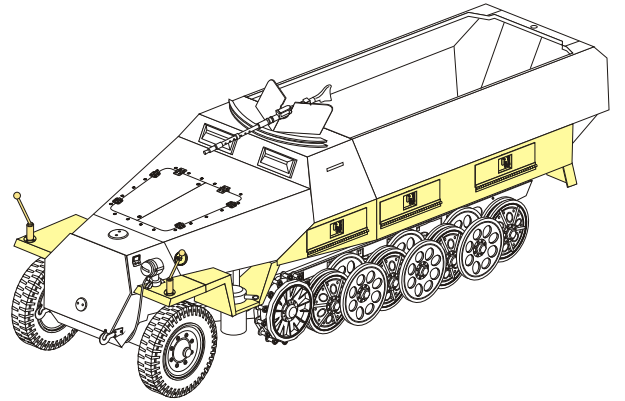

1/35 MILITARY MINIATURE VEHICLE UPGRADE SERIES PE 351565

WWII German Sd.Kfz.251 Ausf.D Exterior Storage Bins & Fenders

二战德军Sd.Kfz.251 Ausf.D装甲车外部杂物箱及翼子板改造件

[For DRAGON Kit]

推荐使用工具 RECOMMENDED TOOLS

1/35 MILITARY MINIATURE VEHICLE UPGRADE SERIES PE 351565