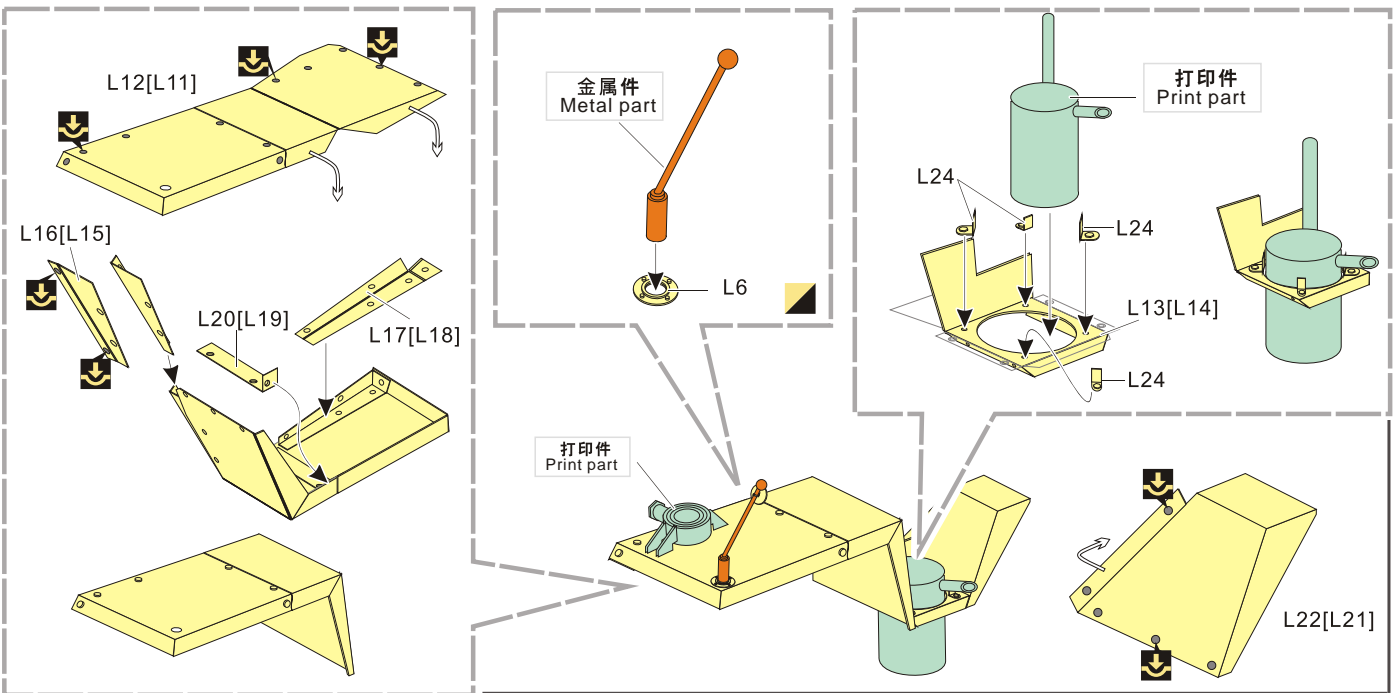

1/35 MILITARY MINIATURE VEHICLE UPGRADE SERIES PE 351565

WWII German Sd.Kfz.251 Ausf.D Exterior Storage Bins & Fenders

二战德军Sd.Kfz.251 Ausf.D装甲车外部杂物箱及翼子板改造件

[For DRAGON Kit]

推荐使用工具 RECOMMENDED TOOLS

1/35 MILITARY MINIATURE VEHICLE UPGRADE SERIES PE 351565

[Http://www.voyagermodel.com/productdetails.asp?itemid=PE351565](http://www.voyagermodel.com/productdetails.asp?itemid=PE351565)

**VOYAGER
MODEL**

更多PE351565样品照片参考请扫一扫
MORE PICTUER OF PE 351565
REFERENCE SCAN HERE

VOYAGERMODEL[®] 无微不至 极尽享受

Recommended item

PR 35126	WWII German Sd.Kfz.251 /Sd.Kfz.11 Continental Standar Wheels Pattern
PR 35127	WWII German Sd.Kfz.251 /Sd.Kfz.11 Continental Lightweight Wheels Pattern
PR 35128	WWII German Sd.Kfz.251 /Sd.Kfz.11 Fulda Wheels Pattern
PR 35129	WWII German Sd.Kfz.251 /Sd.Kfz.11 Dunlop Wheels Pattern
PE 351564	WWII German Sd.Kfz.251 Ausf.D Floor
PE 351565	WWII German Sd.Kfz.251 Ausf.D Exterior Stowage Bins & Fenders
PE 351566	WWII German Sd.Kfz.251 Ausf.D Interior Stowage Bins
PE 351567	WWII German Sd.Kfz.251 Ausf.D Early Version Armour Plate
PE 351568	WWII German Sd.Kfz.251/1 Ausf.D Armoured Personnel Carrier w/PaK40 Basic Upgrade Set
PE 351569	WWII German Sd.Kfz.251/1 Ausf.D Armoured Personnel Carrier Basic Upgrade Set 2.0
PE 351570	WWII German Sd.Kfz.251/1 Ausf.D Armoured Personnel Carrier mit 28/32cm Wurfrahmen 40 Basic Upgrade Set