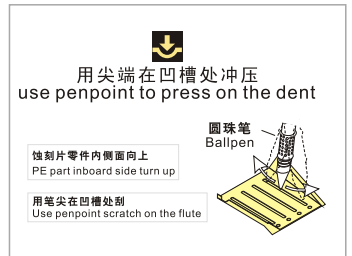

1/35 MILITARY MINIATURE VEHICLE UPGRADE SERIES PE 351565

WWII German Sd.Kfz.251 Ausf.D Exterior Storage Bins & Fenders

二战德军Sd.Kfz.251 Ausf.D装甲车外部杂物箱及翼子板改造件

[For DRAGON Kit]

推荐使用工具 RECOMMENDED TOOLS

1/35 MILITARY MINIATURE VEHICLE UPGRADE SERIES PE 351565