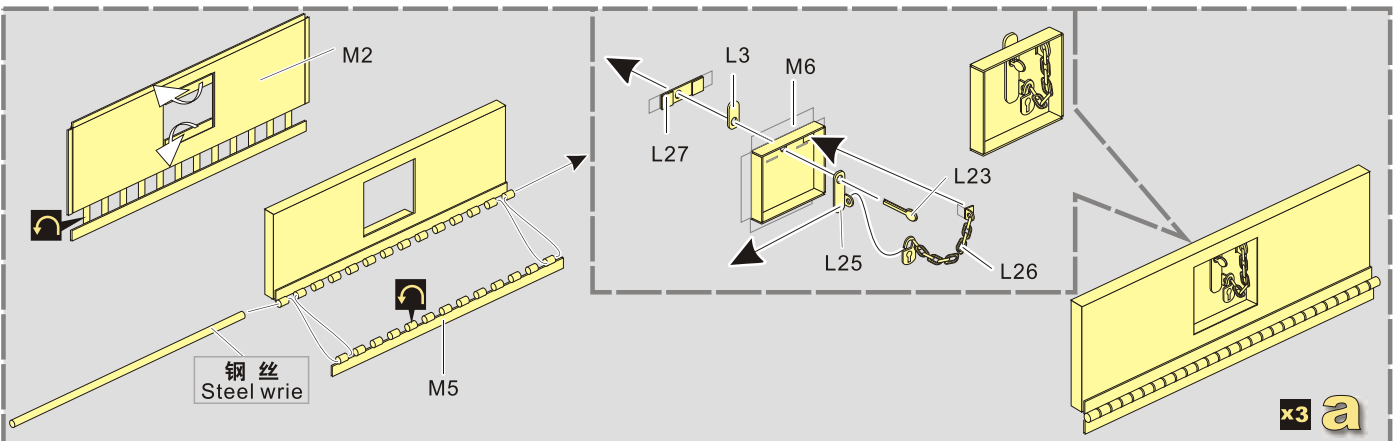

1/35 MILITARY MINIATURE VEHICLE UPGRADE SERIES PE 351565

WWII German Sd.Kfz.251 Ausf.D Exterior Storage Bins & Fenders

二战德军Sd.Kfz.251 Ausf.D装甲车外部杂物箱及翼子板改造件

[For DRAGON Kit]

推荐使用工具 RECOMMENDED TOOLS

1/35 MILITARY MINIATURE VEHICLE UPGRADE SERIES PE 351565

[Http://www.voyagermodel.com/productdetails.asp?itemid=PE351565](http://www.voyagermodel.com/productdetails.asp?itemid=PE351565)

**VOYAGER
MODEL**

更多PE351565样品照片参考请扫一扫
MORE PICTUER OF PE 351565
REFERENCE SCAN HERE