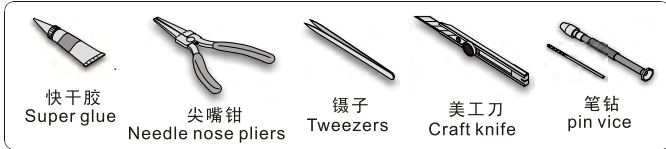

1/35 MILITARY MINIATURE VEHICLE UPGRADE SERIES PE 351565

WWII German Sd.Kfz.251 Ausf.D Exterior Storage Bins & Fenders

二战德军Sd.Kfz.251 Ausf.D装甲车外部杂物箱及翼子板改造件

[For DRAGON Kit]

推荐使用工具 RECOMMENDED TOOLS

1/35 MILITARY MINIATURE VEHICLE UPGRADE SERIES PE 351565