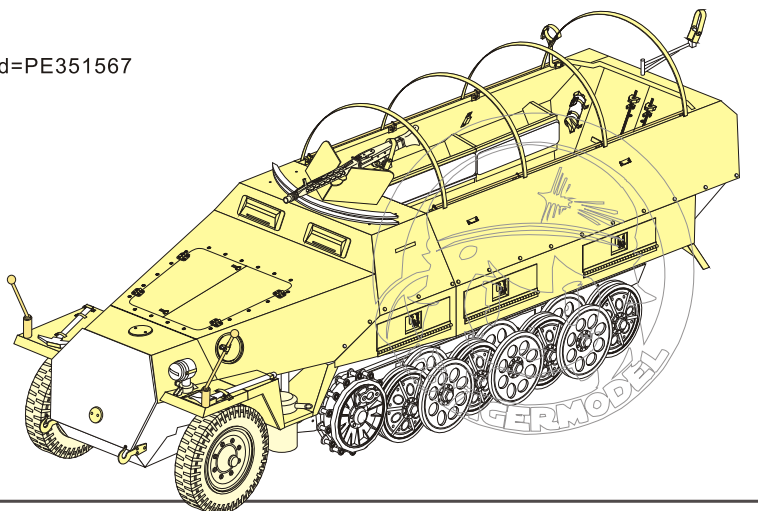

1/35 MILITARY MINIATURE VEHICLE UPGRADE SERIES PE 351567

WWII German Sd.Kfz.251 Ausf.D Early Version Armour Plate

二战德军Sd.Kfz.251 Ausf.D装甲车早期型装甲板改造件

[For DRAGON Kit]

推荐使用工具 RECOMMENDED TOOLS

阴影部分加厚2mm左右
fill up shaded area with
approximately 2mm thick plastic sheet

1/35 MILITARY MINIATURE VEHICLE UPGRADE SERIES PE 351567

1/35 MILITARY MINIATURE VEHICLE UPGRADE SERIES PE 351567

[Http://www.voyagermodel.com/productdetails.asp?itemid=PE351567](http://www.voyagermodel.com/productdetails.asp?itemid=PE351567)

**VOYAGER
MODEL**

更多PE351567样品照片参考请扫一扫
MORE PICTUER OF PE 351567
REFERENCE SCAN HERE

1/35 MILITARY MINIATURE VEHICLE UPGRADE SERIES PE 351567

切取自G1
Cut from part G1

切取自G1
Cut from part G1

切取自G1
Cut from part G1