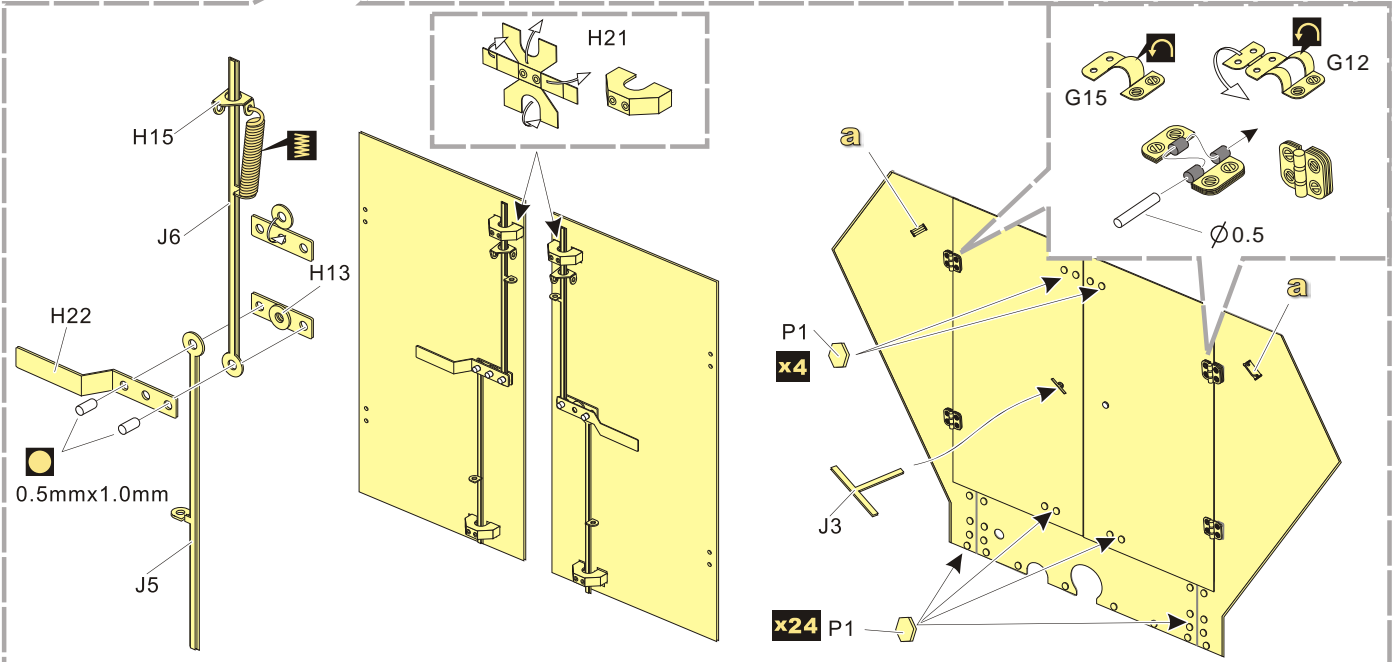

1/35 MILITARY MINIATURE VEHICLE UPGRADE SERIES PE 351567