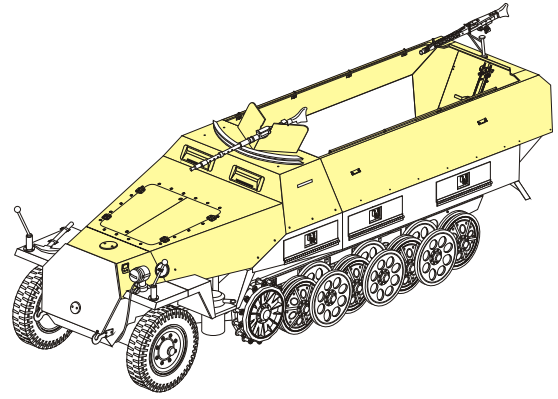

1/35 MILITARY MINIATURE VEHICLE UPGRADE SERIES PE 351567

WWII German Sd.Kfz.251 Ausf.D Early Version Armour Plate

二战德军Sd.Kfz.251 Ausf.D装甲车早期型装甲板改造件

[For DRAGON Kit]

推荐使用工具 RECOMMENDED TOOLS

阴影部分加厚2mm左右
fill up shaded area with
approximately 2mm thick plastic sheet

1/35 MILITARY MINIATURE VEHICLE UPGRADE SERIES PE 351567

1/35 MILITARY MINIATURE VEHICLE UPGRADE SERIES PE 351567

[Http://www.voyagermodel.com/productdetails.asp?itemid=PE351567](http://www.voyagermodel.com/productdetails.asp?itemid=PE351567)