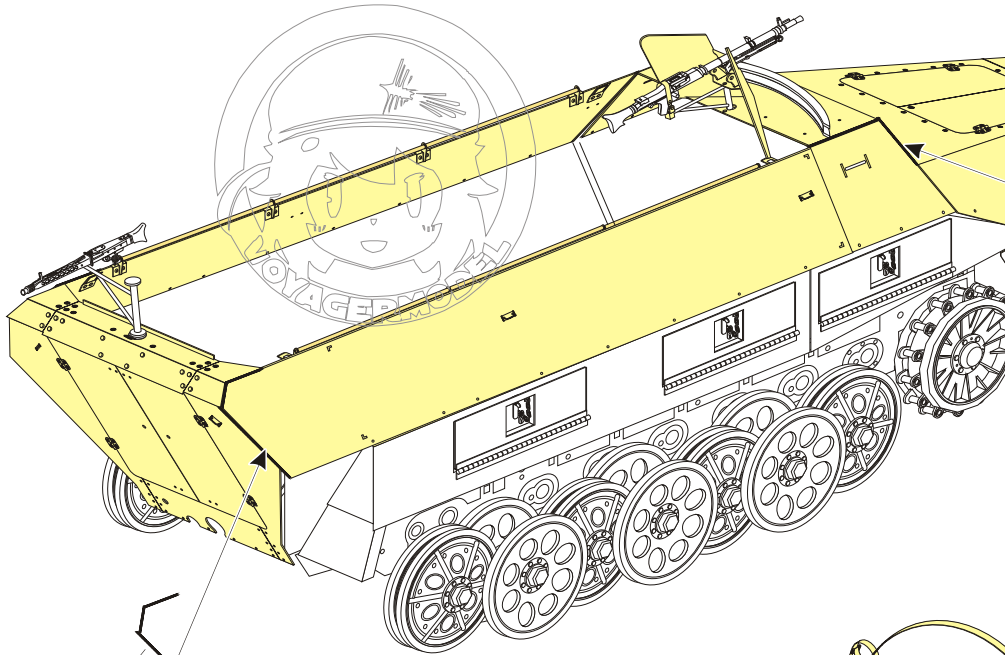

1/35 MILITARY MINIATURE VEHICLE UPGRADE SERIES PE 351567

WWII German Sd.Kfz.251 Ausf.D Early Version Armour Plate

二战德军Sd.Kfz.251 Ausf.D装甲车早期型装甲板改造件

[For DRAGON Kit]

推荐使用工具 RECOMMENDED TOOLS

阴影部分加厚2mm左右
fill up shaded area with
approximately 2mm thick plastic sheet

1/35 MILITARY MINIATURE VEHICLE UPGRADE SERIES PE 351567

1/35 MILITARY MINIATURE VEHICLE UPGRADE SERIES PE 351567

[Http://www.voyagermodel.com/productdetails.asp?itemid=PE351567](http://www.voyagermodel.com/productdetails.asp?itemid=PE351567)

**VOYAGER
MODEL**

更多PE351567样品照片参考请扫一扫
MORE PICTUER OF PE 351567
REFERENCE SCAN HERE

1/35 MILITARY MINIATURE VEHICLE UPGRADE SERIES PE 351567

切取自G1
Cut from part G1

切取自G1
Cut from part G1

切取自G1
Cut from part G1