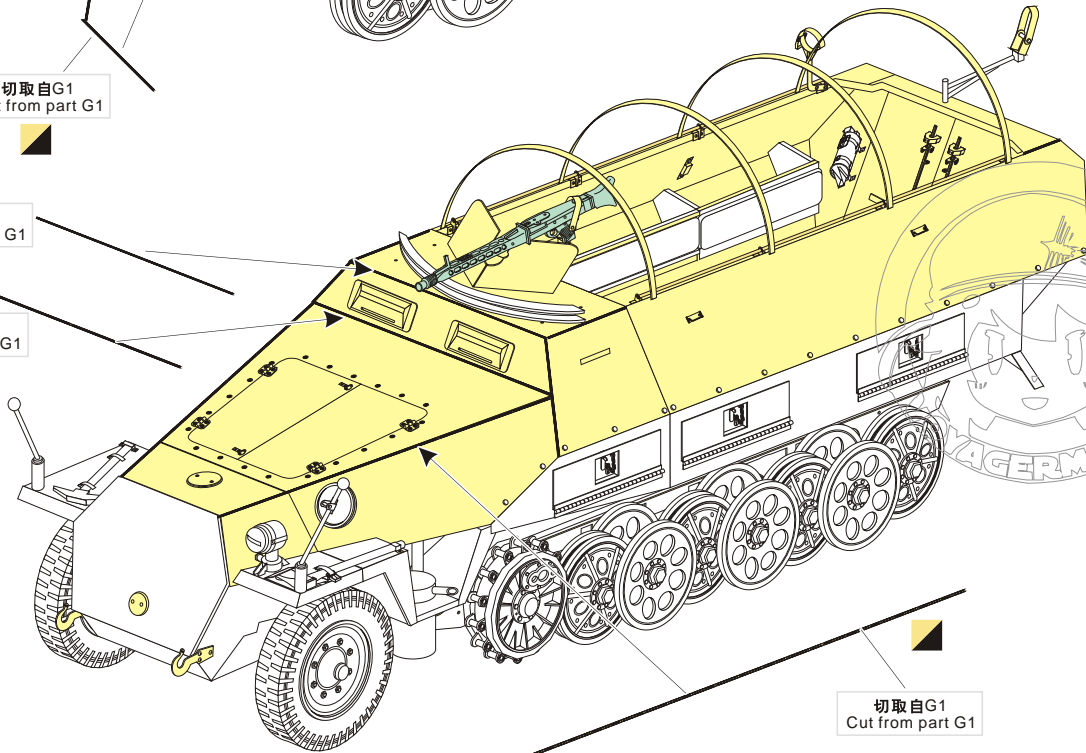

切取自G1
Cut from part G1

切取自G1
Cut from part G1

切取自G1
Cut from part G1

切取自G1
Cut from part G1