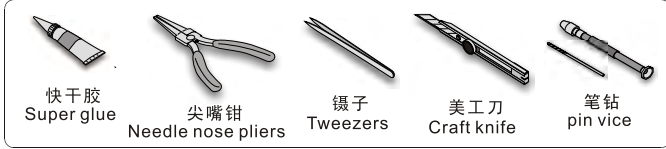

1/35 MILITARY MINIATURE VEHICLE UPGRADE SERIES PE 351567

WWII German Sd.Kfz.251 Ausf.D Early Version Armour Plate

二战德军Sd.Kfz.251 Ausf.D装甲车早期型装甲板改造件

[For DRAGON Kit]

推荐使用工具 RECOMMENDED TOOLS

阴影部分加厚2mm左右
fill up shaded area with
approximately 2mm thick plastic sheet