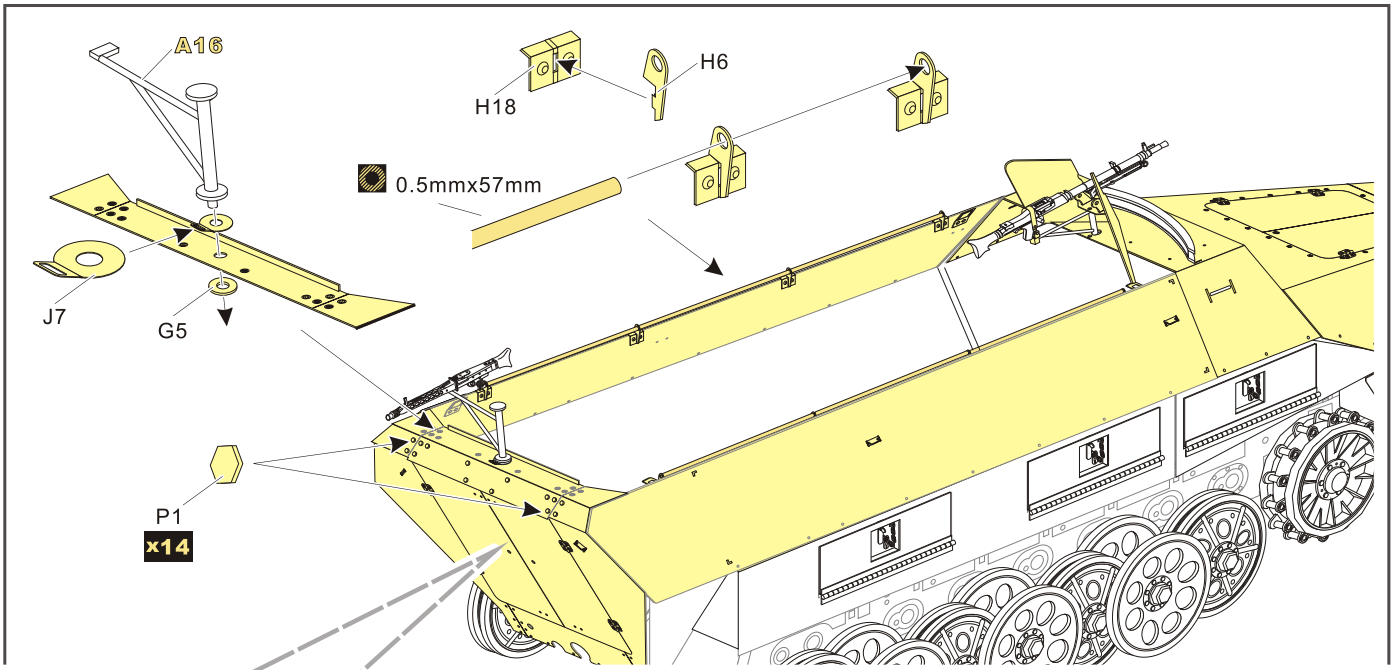

1/35 MILITARY MINIATURE VEHICLE UPGRADE SERIES PE 351567