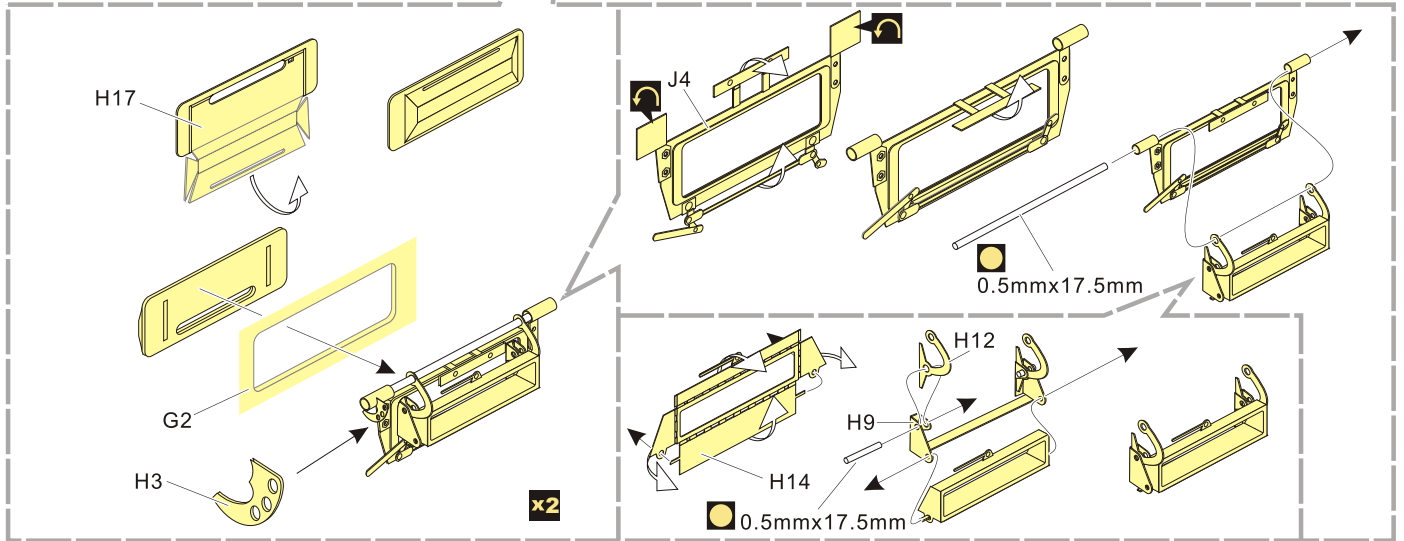

1/35 MILITARY MINIATURE VEHICLE UPGRADE SERIES PE 351567