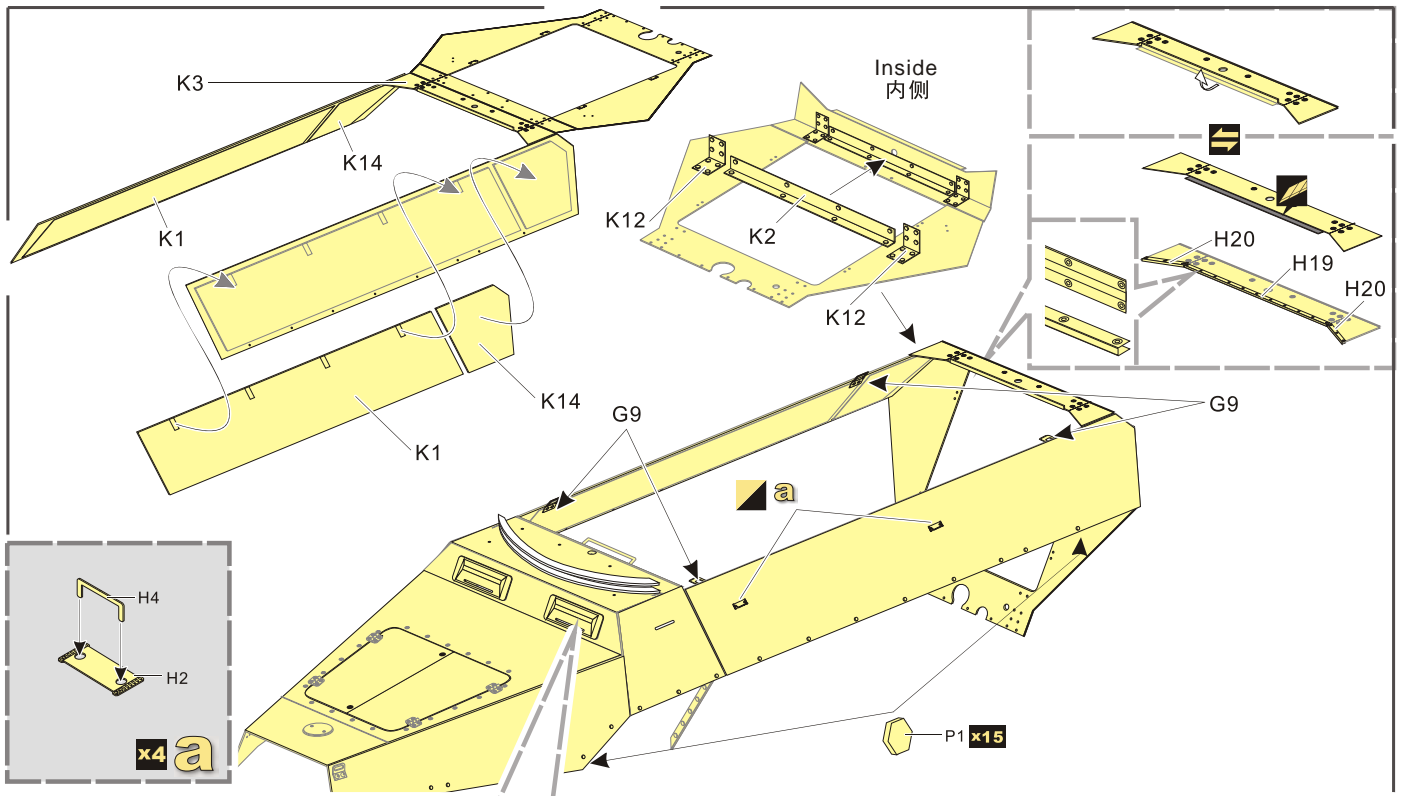

1/35 MILITARY MINIATURE VEHICLE UPGRADE SERIES PE 351567

WWII German Sd.Kfz.251 Ausf.D Early Version Armour Plate

二战德军Sd.Kfz.251 Ausf.D装甲车早期型装甲板改造件

[For DRAGON Kit]

推荐使用工具 RECOMMENDED TOOLS

阴影部分加厚2mm左右
fill up shaded area with
approximately 2mm thick plastic sheet

1/35 MILITARY MINIATURE VEHICLE UPGRADE SERIES PE 351567

1/35 MILITARY MINIATURE VEHICLE UPGRADE SERIES PE 351567

[Http://www.voyagermodel.com/productdetails.asp?itemid=PE351567](http://www.voyagermodel.com/productdetails.asp?itemid=PE351567)

**VOYAGER
MODEL**

更多PE351567样品照片参考请扫一扫
MORE PICTUER OF PE 351567
REFERENCE SCAN HERE

1/35 MILITARY MINIATURE VEHICLE UPGRADE SERIES PE 351567

切取自G1
Cut from part G1

切取自G1
Cut from part G1

切取自G1
Cut from part G1