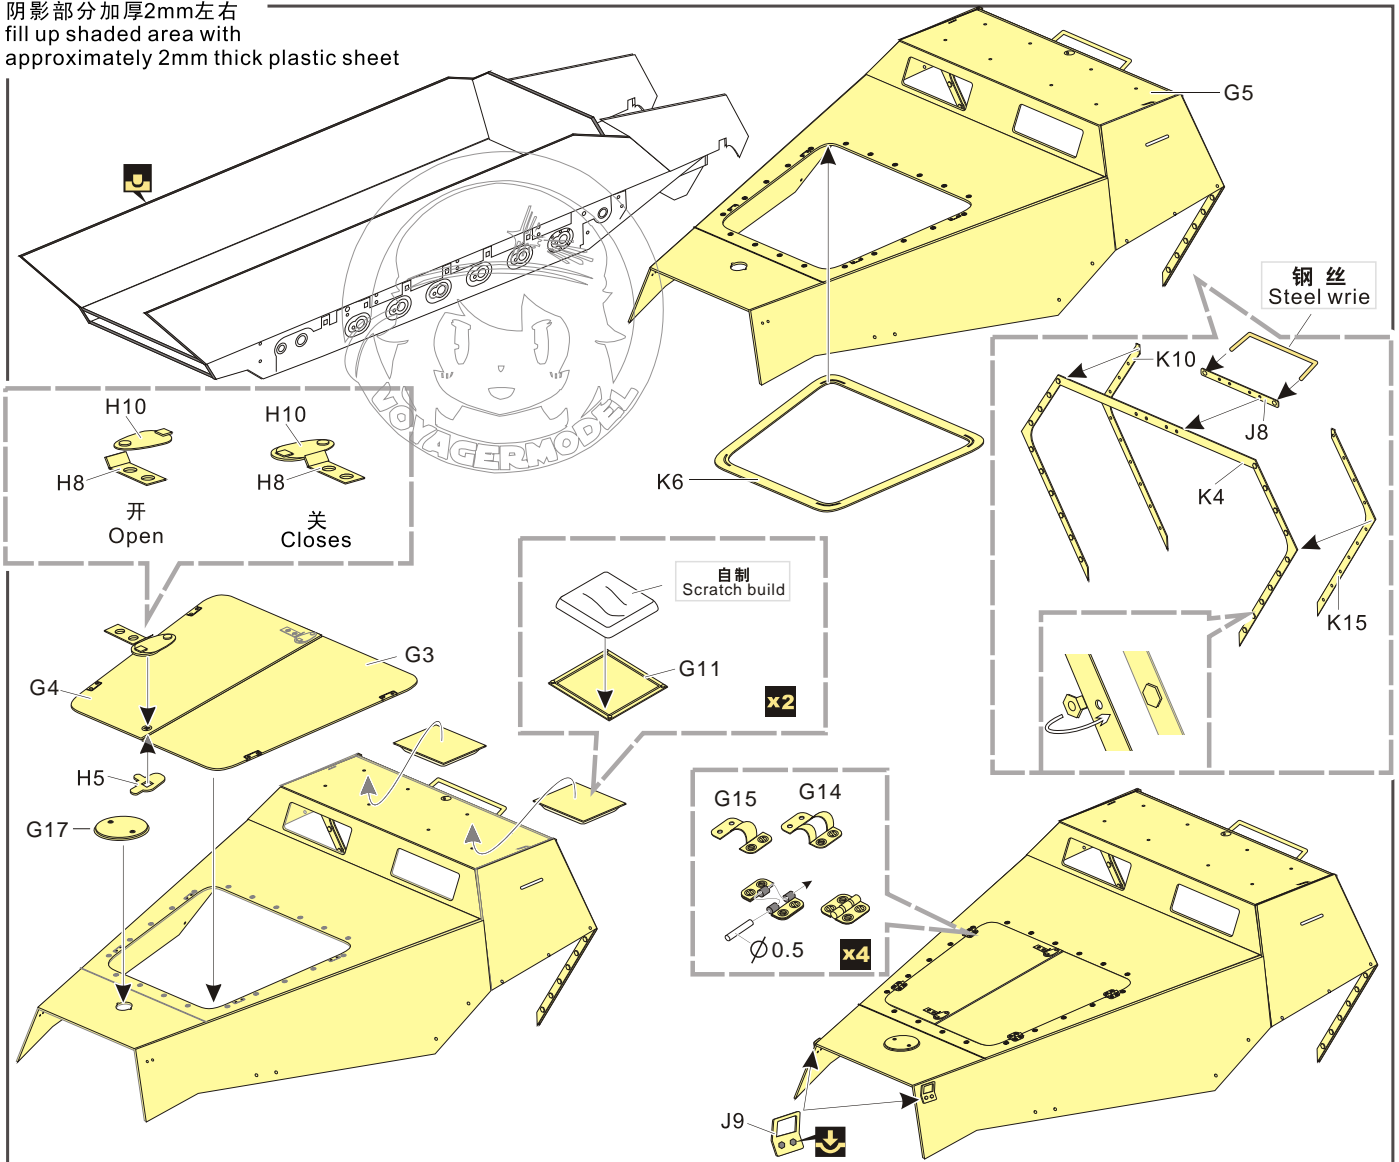

1/35 MILITARY MINIATURE VEHICLE UPGRADE SERIES PE 351567

WWII German Sd.Kfz.251 Ausf.D Early Version Armour Plate

二战德军Sd.Kfz.251 Ausf.D装甲车早期型装甲板改造件

[For DRAGON Kit]

推荐使用工具 RECOMMENDED TOOLS

阴影部分加厚2mm左右
fill up shaded area with
approximately 2mm thick plastic sheet

**VOYAGER
MODEL**

更多PE351567样品照片参考请扫一扫
MORE PICTUER OF PE 351567
REFERENCE SCAN HERE

1/35 MILITARY MINIATURE VEHICLE UPGRADE SERIES PE 351567

切取自G1
Cut from part G1

切取自G1
Cut from part G1

切取自G1
Cut from part G1