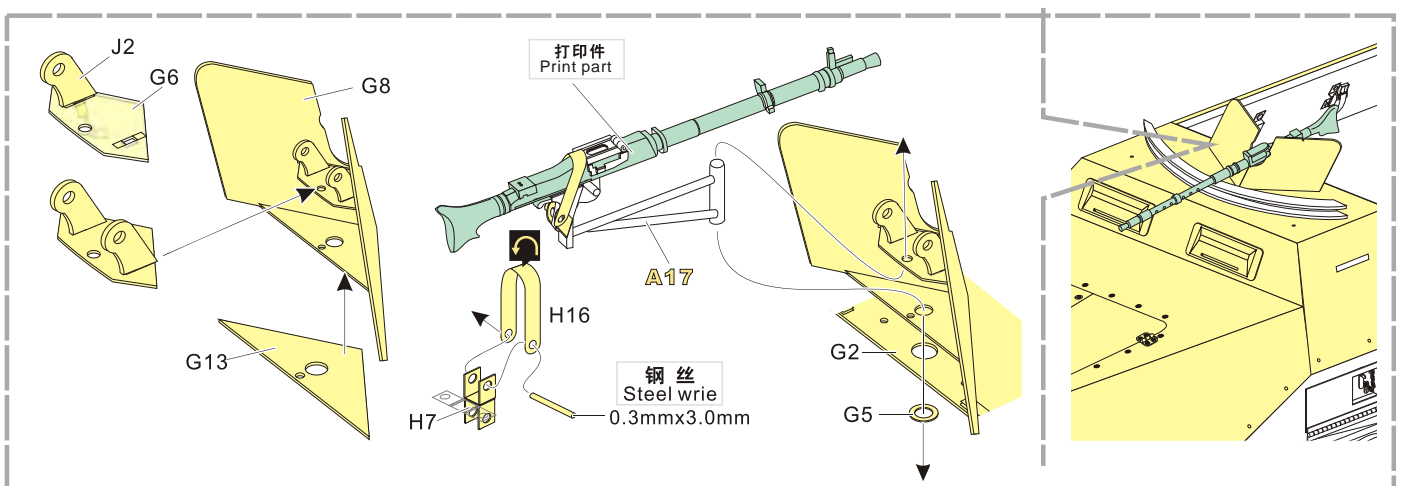

1/35 MILITARY MINIATURE VEHICLE UPGRADE SERIES PE 351567