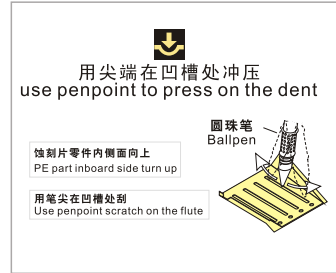

1/35 MILITARY MINIATURE VEHICLE UPGRADE SERIES PE 351567

WWII German Sd.Kfz.251 Ausf.D Early Version Armour Plate

二战德军Sd.Kfz.251 Ausf.D装甲车早期型装甲板改造件

[For DRAGON Kit]

推荐使用工具 RECOMMENDED TOOLS

阴影部分加厚2mm左右
fill up shaded area with
approximately 2mm thick plastic sheet