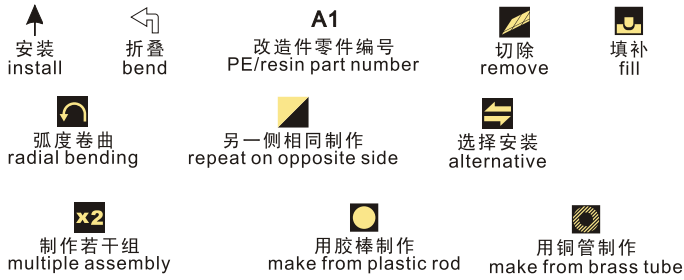

1/35 MILITARY MINIATURE VEHICLE UPGRADE SERIES PE 351567

WWII German Sd.Kfz.251 Ausf.D Early Version Armour Plate

二战德军Sd.Kfz.251 Ausf.D装甲车早期型装甲板改造件

[For DRAGON Kit]

推荐使用工具 RECOMMENDED TOOLS

阴影部分加厚2mm左右
fill up shaded area with
approximately 2mm thick plastic sheet