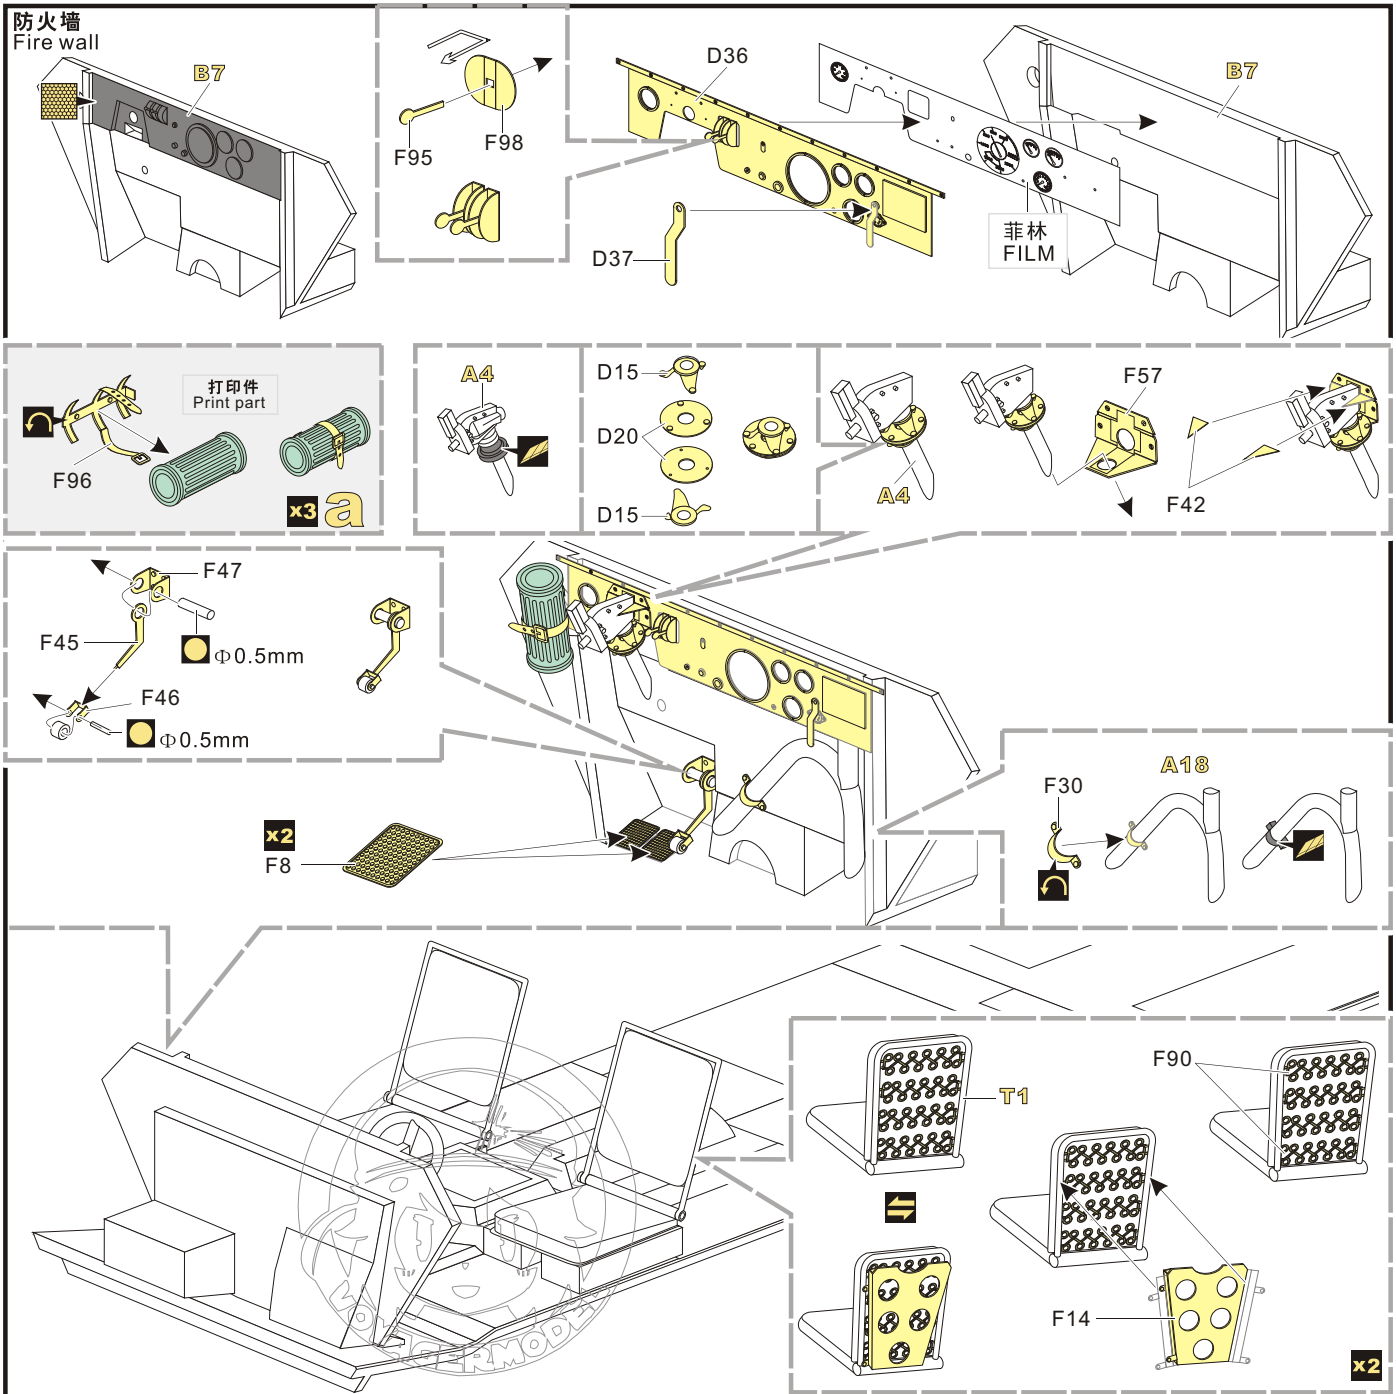

1/35 MILITARY MINIATURE VEHICLE UPGRADE SERIES PE 351569

<http://www.voyagermodel.com/productdetails.asp?itemid=PE351569>

**VOYAGER
MODEL**

更多PE351569样品照片参考请扫一扫
MORE PICTUER OF PE 351569
REFERENCE SCAN HERE

VOYAGERMODEL® 无微不至 极致享受
The Best Upgrade Solution

Recommended item

PR 35126	WWII German Sd.Kfz.251 /Sd.Kfz.11 Continental Standar Wheels Pattern
PR 35127	WWII German Sd.Kfz.251 /Sd.Kfz.11 Continental Lightweight Wheels Pattern
PR 35128	WWII German Sd.Kfz.251 /Sd.Kfz.11 Fulda Wheels Pattern
PR 35129	WWII German Sd.Kfz.251 /Sd.Kfz.11 Dunlop Wheels Pattern
PE 351564	WWII German Sd.Kfz.251 Ausf.D Floor
PE 351565	WWII German Sd.Kfz.251 Ausf.D Exterior Stowage Bins & Fenders
PE 351566	WWII German Sd.Kfz.251 Ausf.D Interior Stowage Bins
PE 351567	WWII German Sd.Kfz.251 Ausf.D Early Version Armour Plate
PE 351568	WWII German Sd.Kfz.251/1 Ausf.D Armoured Personnel Carrier w/PaK40 Basic Upgrade Set
PE 351569	WWII German Sd.Kfz.251/1 Ausf.D Armoured Personnel Carrier Basic Upgrade Set 2.0
PE 351570	WWII German Sd.Kfz.251/1 Ausf.D Armoured Personnel Carrier mit 28/32cm Wurfrahmen 40 Basic Upgrade Set