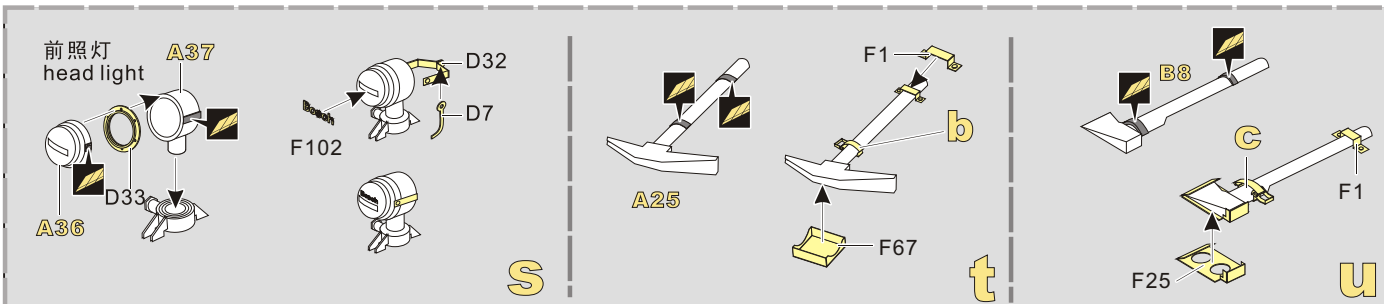

1/35 MILITARY MINIATURE VEHICLE UPGRADE SERIES PE 351569