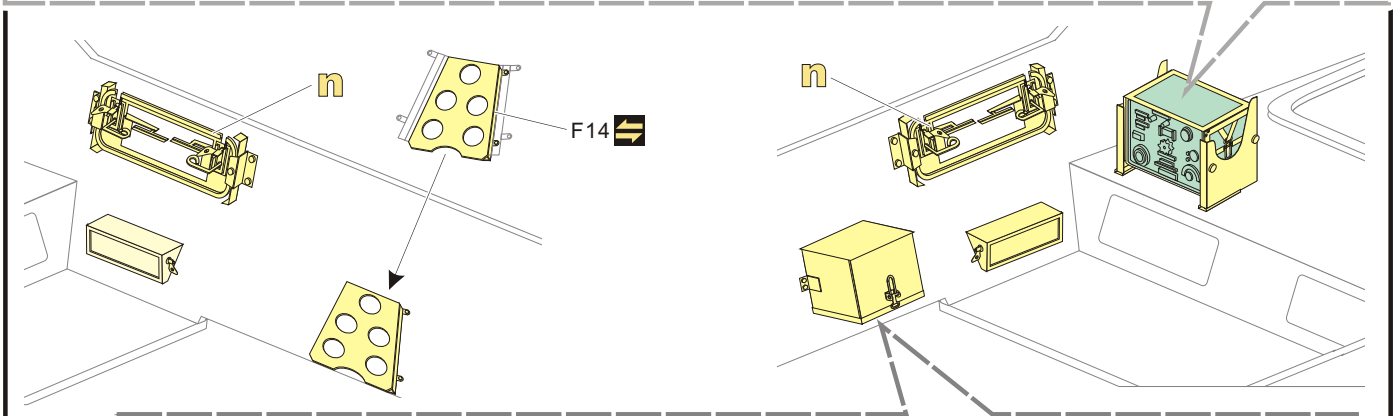

1/35 MILITARY MINIATURE VEHICLE UPGRADE SERIES PE 351569