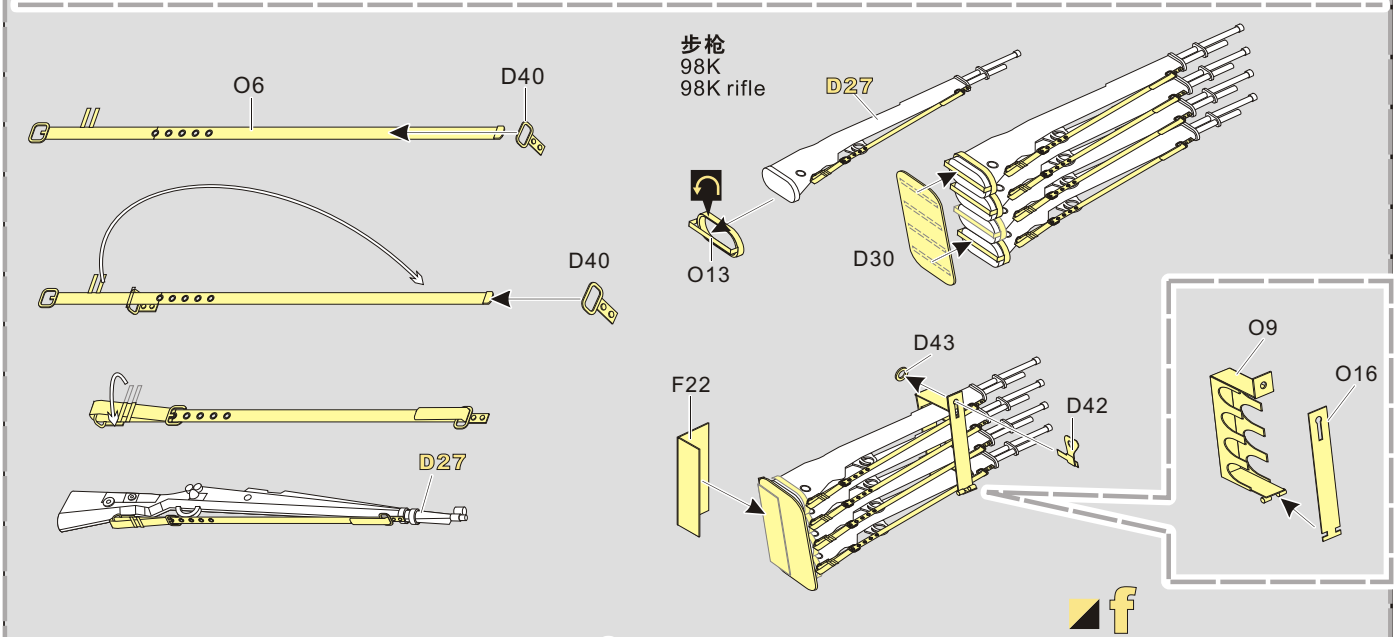

1/35 MILITARY MINIATURE VEHICLE UPGRADE SERIES PE 351569