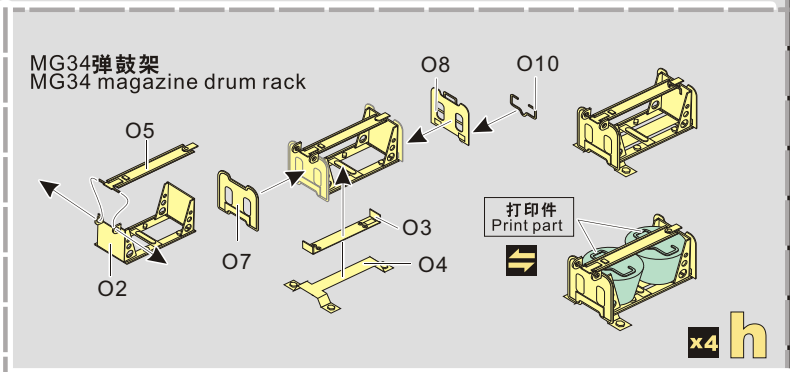

1/35 MILITARY MINIATURE VEHICLE UPGRADE SERIES PE 351569