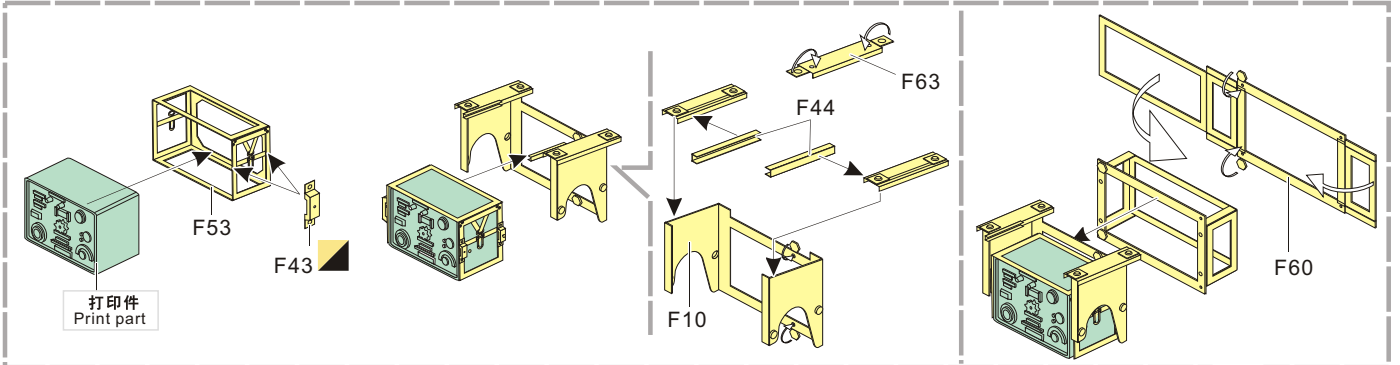

1/35 MILITARY MINIATURE VEHICLE UPGRADE SERIES PE 351569