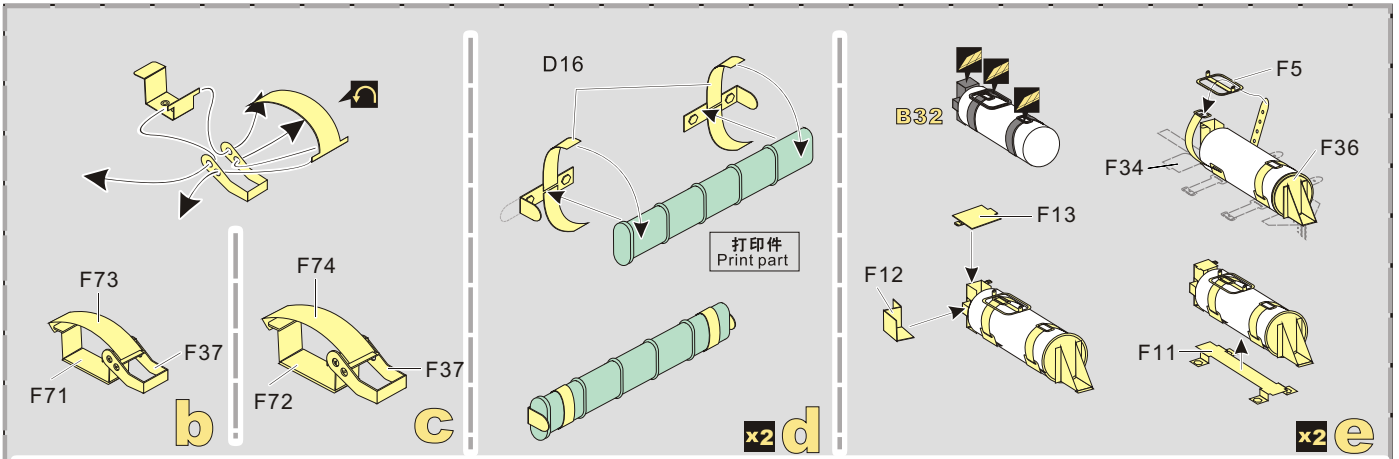

1/35 MILITARY MINIATURE VEHICLE UPGRADE SERIES PE 351569