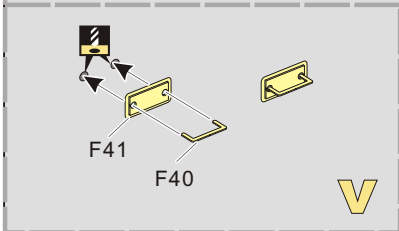

1/35 MILITARY MINIATURE VEHICLE UPGRADE SERIES PE 351569