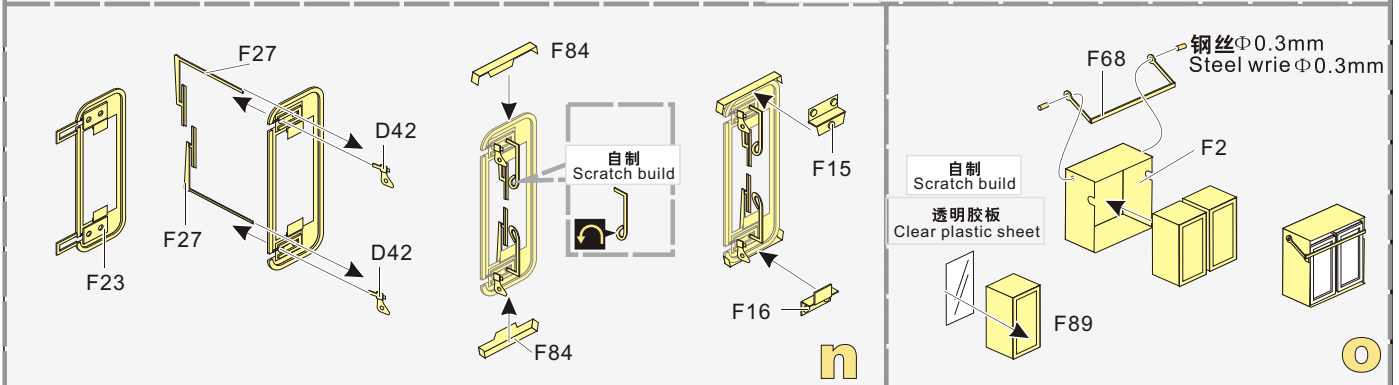

1/35 MILITARY MINIATURE VEHICLE UPGRADE SERIES PE 351569