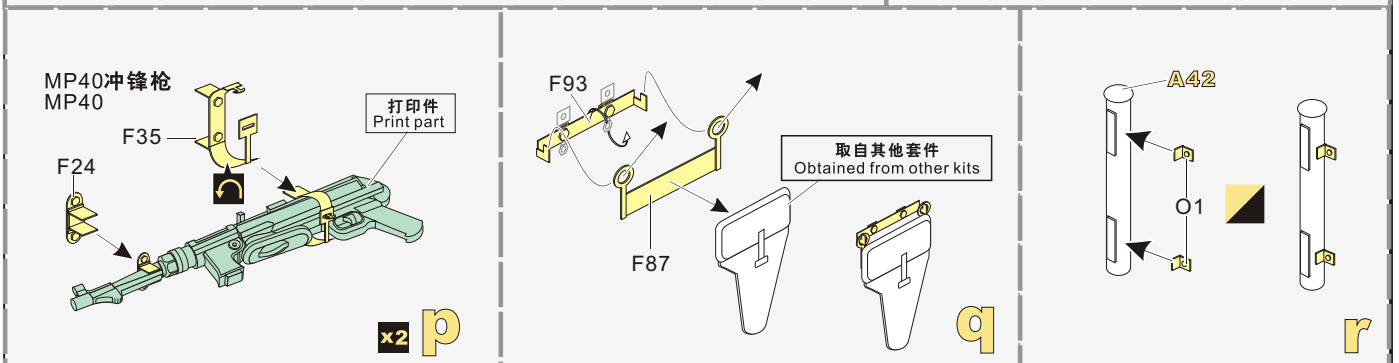

1/35 MILITARY MINIATURE VEHICLE UPGRADE SERIES PE 351569