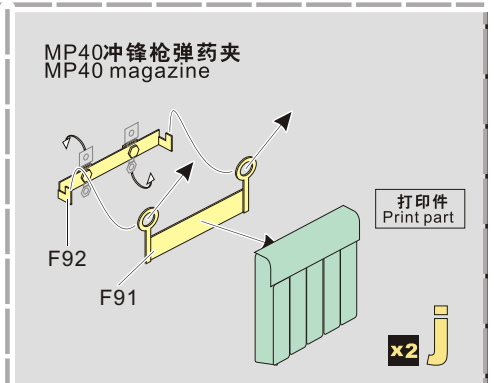

1/35 MILITARY MINIATURE VEHICLE UPGRADE SERIES PE 351569