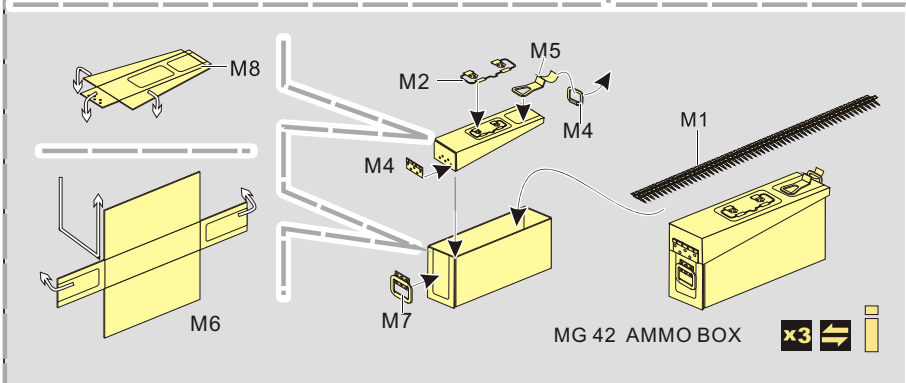

1/35 MILITARY MINIATURE VEHICLE UPGRADE SERIES PE 351569