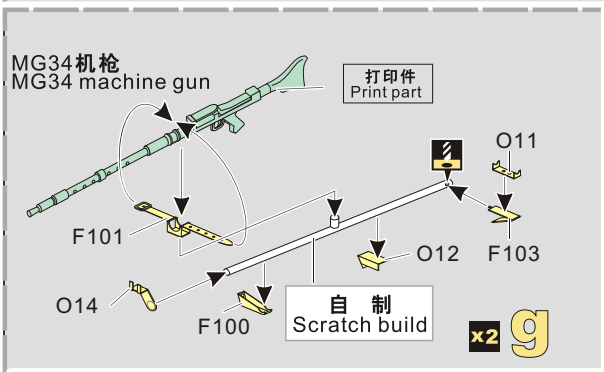

1/35 MILITARY MINIATURE VEHICLE UPGRADE SERIES PE 351569