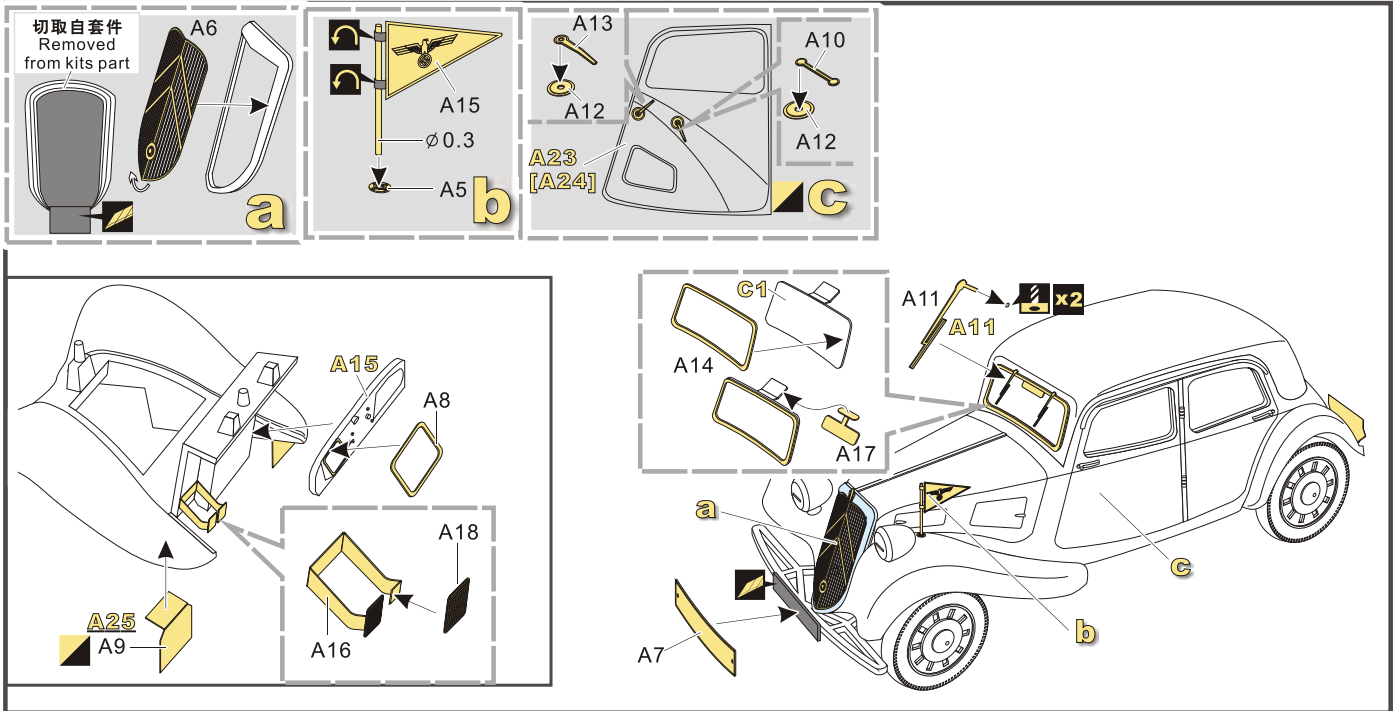

1/35 MILITARY MINIATURE VEHICLE UPGRADESERIES PE35240

WWII Citroen Traction 11CV Staff Car

二战雪铁龙11CV军官车

[For TAMIYA 35301]

B12
原零件编号
kit part number

C22
被替换的原零件编号
replaced kit part number

↑
安装
install

⇌
选择安装
alternative

◀▶
另一侧相同制作
repeat on opposite side

⤵
弧度卷曲
radial bending

⚙
钻孔
drill

✖2
制作若干组
multiple assembly

1/2

© 2003-2020 SHANGHAI VOYAGERMODEL Co.,LTD

1/35 MILITARY MINIATURE VEHICLE UPGRADESERIES PE35240

[Http://www.voyagermodel.com/productdetails.asp?itemid=PE35240](http://www.voyagermodel.com/productdetails.asp?itemid=PE35240)