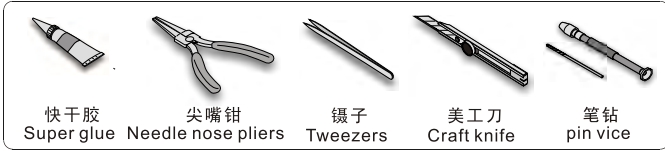

1/35 MILITARY MINIATURE VEHICLE UPGRADE SERIES PE 35420

[Http://www.voyagermodel.com/productdetails.asp?itemid=PE35420](http://www.voyagermodel.com/productdetails.asp?itemid=PE35420)

WWII German Schwere Plattformwagen Type Ssyms 80

二战德军80T铁路平板

[For Trumpeter 00221]

推荐使用工具 RECOMMENDED TOOLS

更多PE35420样品照片参考请扫一扫
MORE PICTUER OF PE 35420
REFERENCE SCAN HERE

- ↑
  安装
  install
- ↶
  折叠
  bend
- A1
  改造件零件编号
  PE/resin part number
- B12
  原零件编号
  kit part number
- ◼
  另一侧相同制作
  repeat on opposite side
- ↷
  弧度卷曲
  radial bending
- x2
  制作若干组
  multiple assembly
- ↔
  选择安装
  alternative
- ⚡
  钻孔
  drill

Recommended item

PE 35098	WWII German BR52 BASIC SET PART 1
PE 35328	WWII German Panzerjäger-Triebwagen 51
PE 35357	WWII German Schwerer Panzerspahwagen (3 in 1)
PE 35373	WWII German BP-42 Geschutzwagen