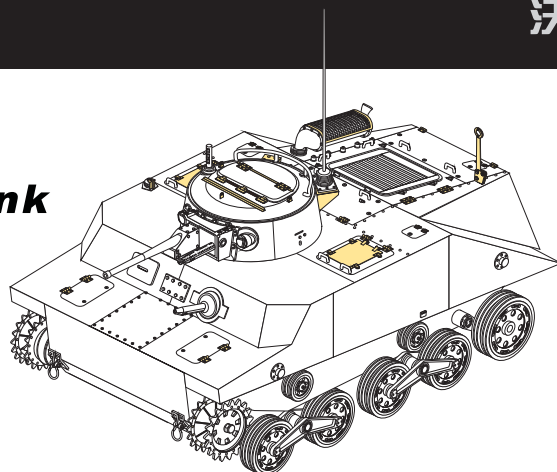

1/35 MILITARY MINIATURE VEHICLE UPGRADE SERIES PE35468

WWII Imperial Japanese Navy Type 2 (Ka-Mi) Amphibious Tank

二战日本特二式“卡米”两栖坦克改造件

[For DRAGON 6678]

■ 推荐使用工具 RECOMMENDED TOOLS

1/35 MILITARY MINIATURE VEHICLE UPGRADE SERIES PE35468