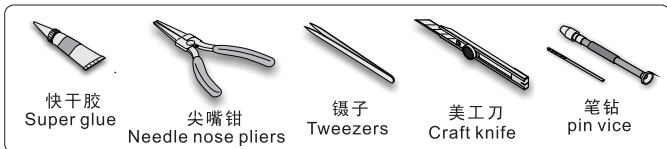

1/35 MILITARY MINIATURE VEHICLE UPGRADE SERIES PE35468

WWII Imperial Japanese Navy Type 2 (Ka-Mi) Amphibious Tank

二战日本特二式“卡米”两栖坦克改造件

[For DRAGON 6678]

■ 推荐使用工具 RECOMMENDED TOOLS

1/35 MILITARY MINIATURE VEHICLE UPGRADE SERIES PE35468