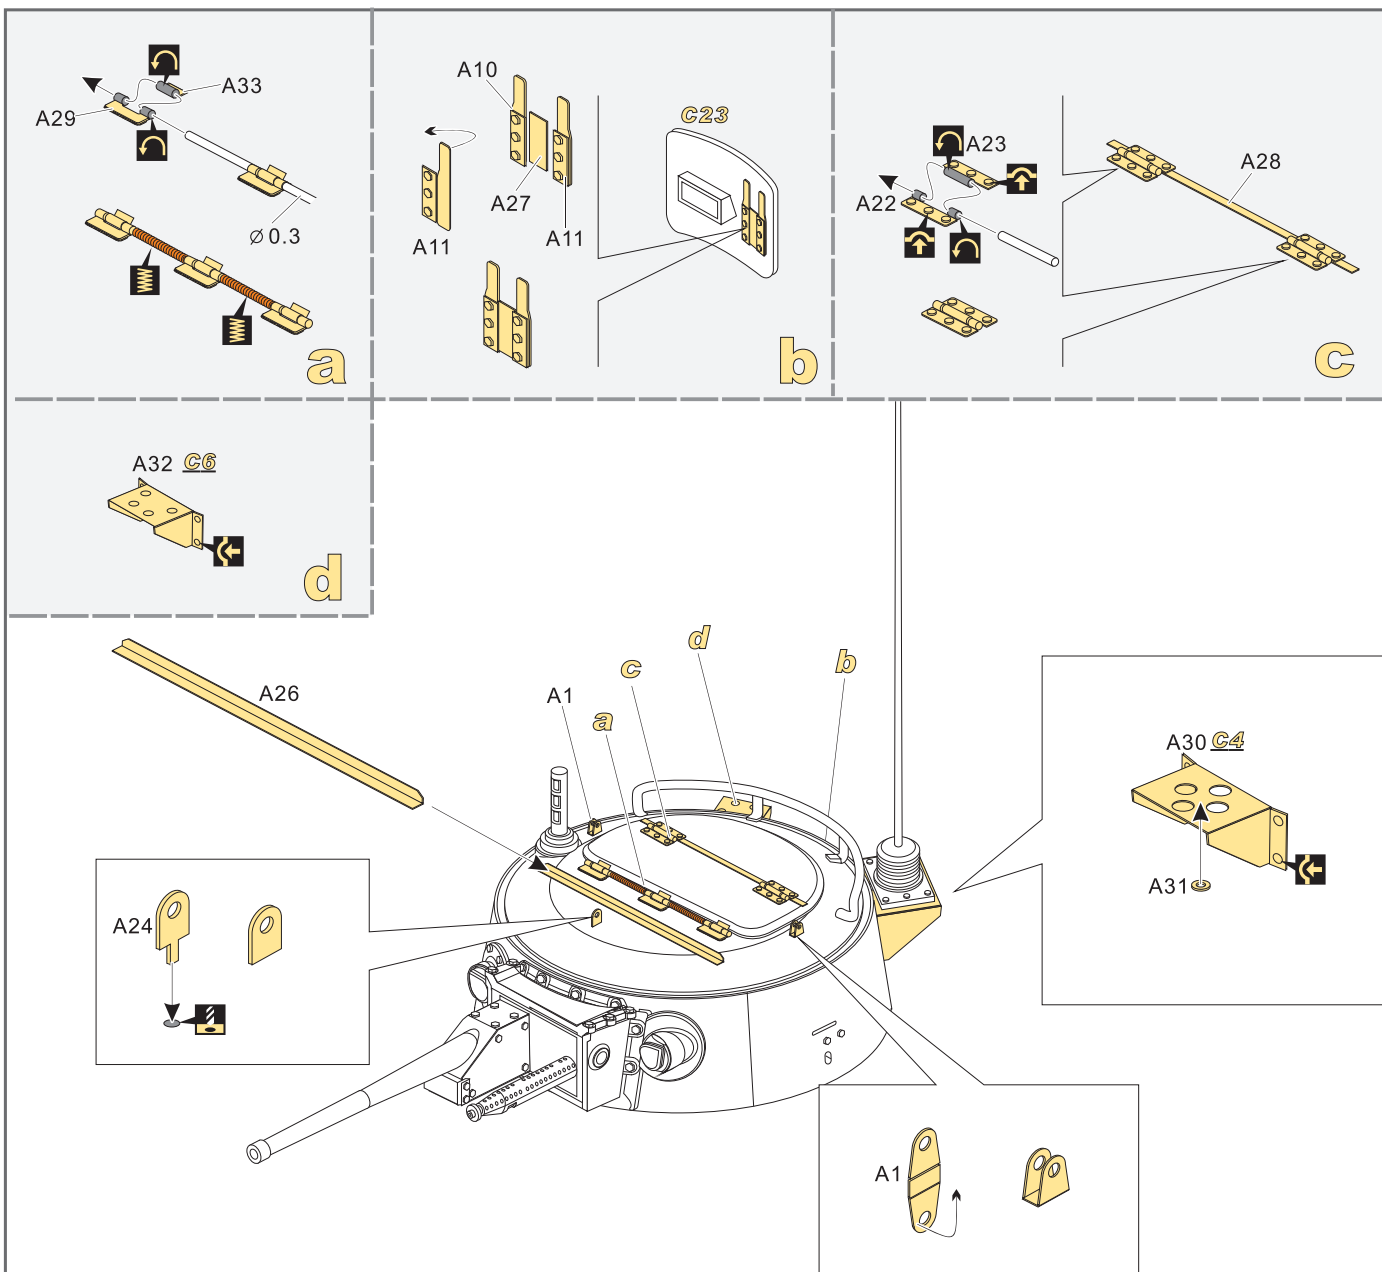

1/35 MILITARY MINIATURE VEHICLE UPGRADE SERIES PE35468

WWII Imperial Japanese Navy Type 2 (Ka-Mi) Amphibious Tank

二战日本特二式“卡米”两栖坦克改造件

[For DRAGON 6678]

■ 推荐使用工具 RECOMMENDED TOOLS

1/35 MILITARY MINIATURE VEHICLE UPGRADE SERIES PE35468