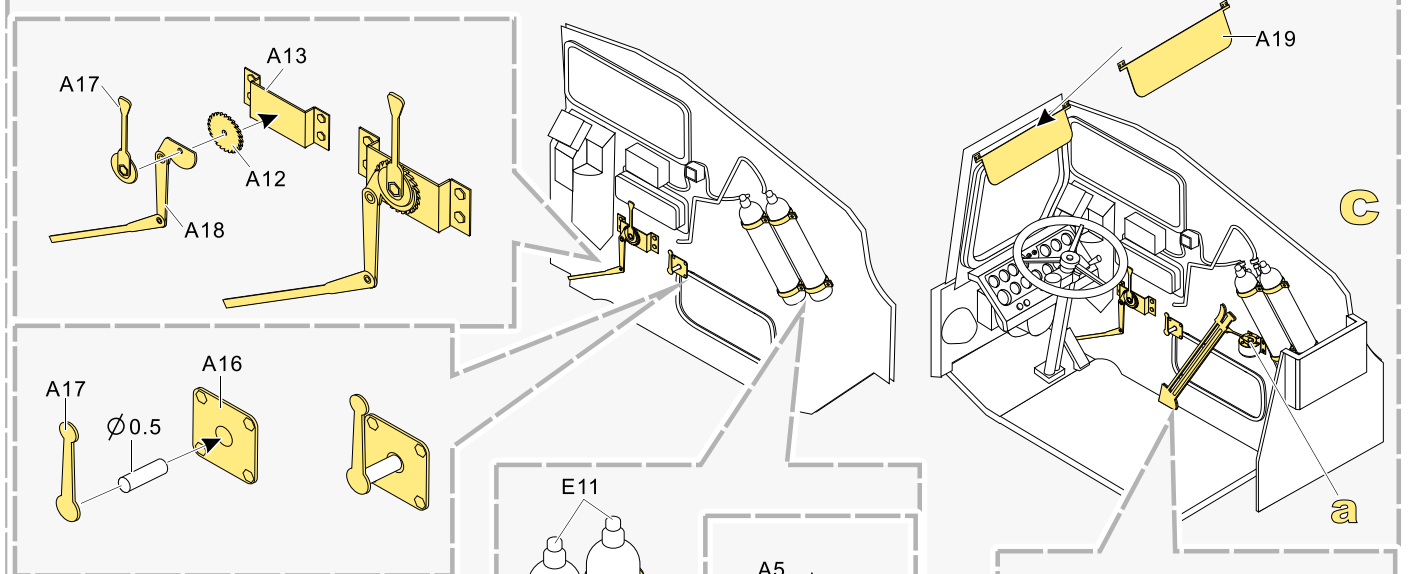

1/35 MILITARY MINIATURE VEHICLE UPGRADE SERIES PE35738