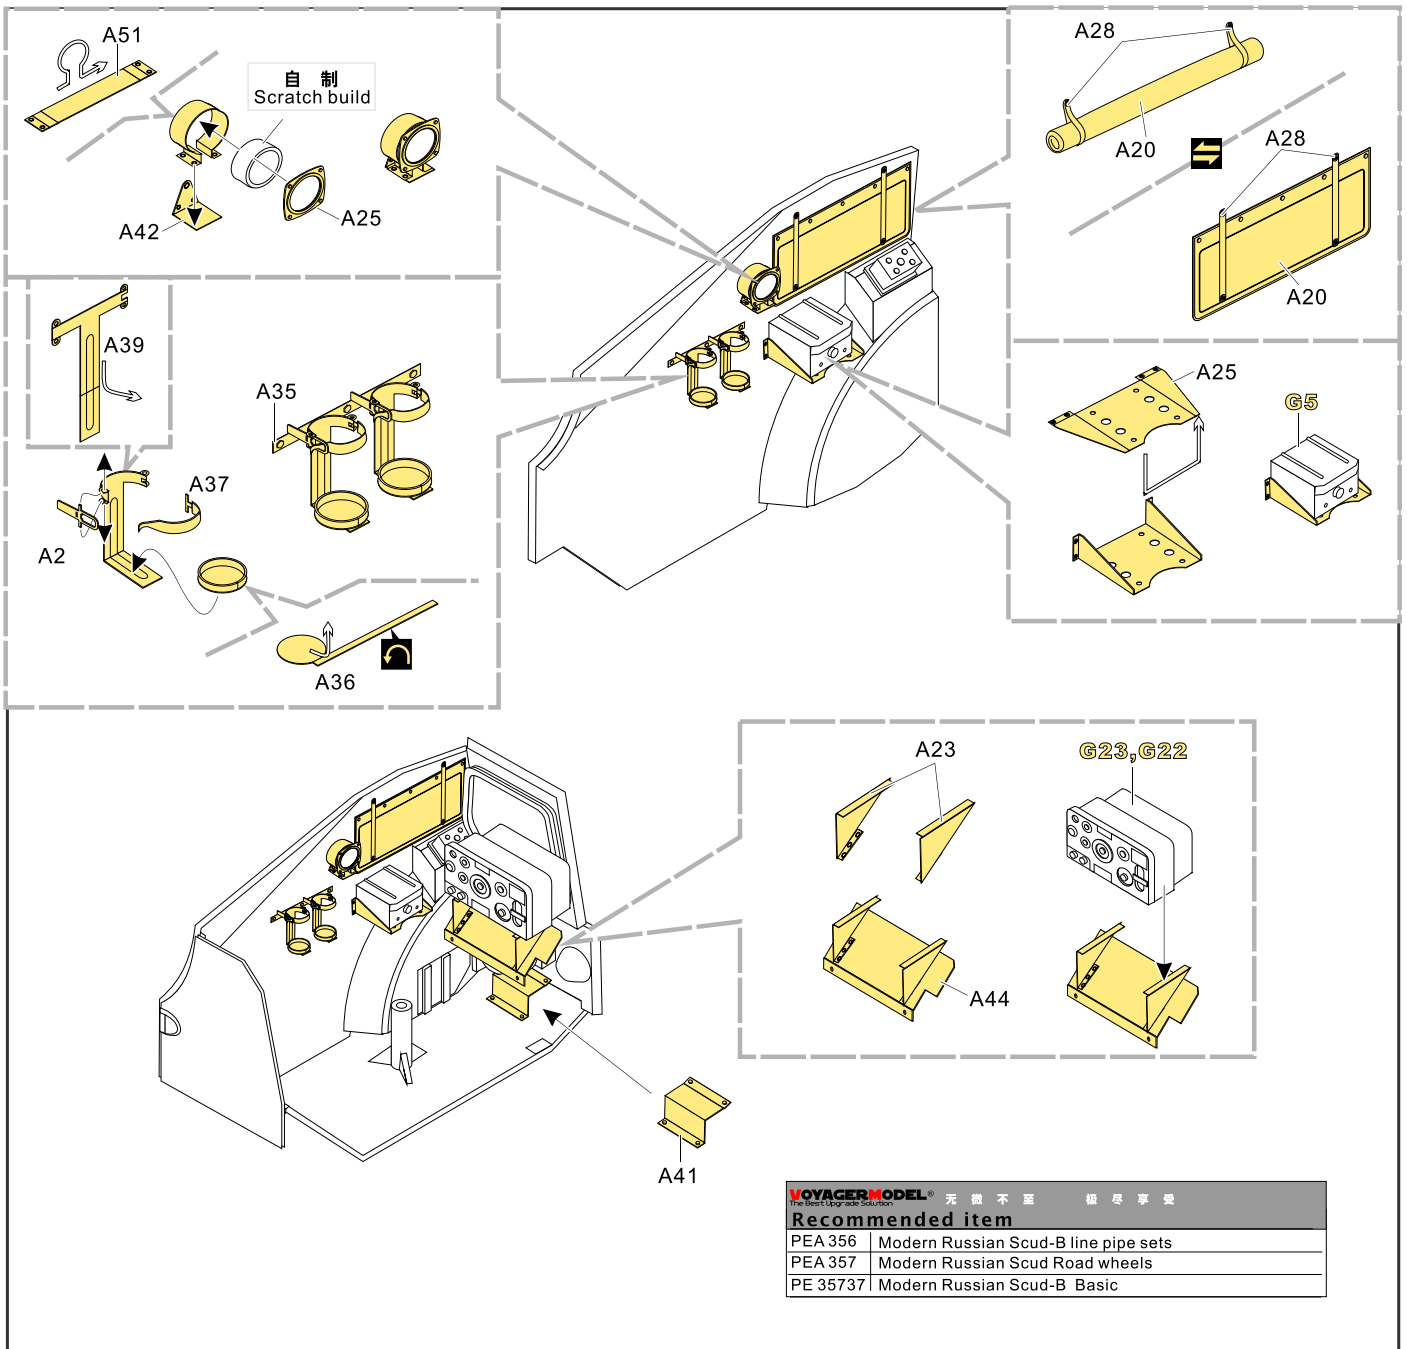

1/35 MILITARY MINIATURE VEHICLE UPGRADE SERIES PE35738

Modern Russian Scud-B Cabin Interior

现代苏联飞毛腿-B内部改造件

[For TRUMPETER 01019]

推荐使用工具 RECOMMENDED TOOLS

↑ 安装 install ↶ 折叠 bend **A1** 改造件零件编号 PE/resin part number **B12** 原零件编号 kit part number

G22 被替换的原零件编号 replaced kit part number 另一侧相同制作 repeat on opposite side

✂ 切除 remove 打磨 grind off 弧度卷曲 radial bending **x2** 制作若干组 multiple assembly

⇄ 选择安装 alternative ⚠ 注意 caution ⚡ 钻孔 drill 填补 fill

VOYAGERMODEL [®] 无微不至 极致享受	
Recommended item	
PEA 356	Modern Russian Scud-B line pipe sets
PEA 357	Modern Russian Scud Road wheels
PE 35737	Modern Russian Scud-B Basic

1/35 MILITARY MINIATURE VEHICLE UPGRADE SERIES PE35738

[Http://www.voyagermodel.com/productdetails.asp?itemid=PE35738](http://www.voyagermodel.com/productdetails.asp?itemid=PE35738)

**VOYAGER
MODEL**

更多PE35738样品照片参考请扫一扫
MORE PICTUER OF PE 35738
REFERENCE SCAN HERE

1/35 MILITARY MINIATURE VEHICLE UPGRADE SERIES PE35738