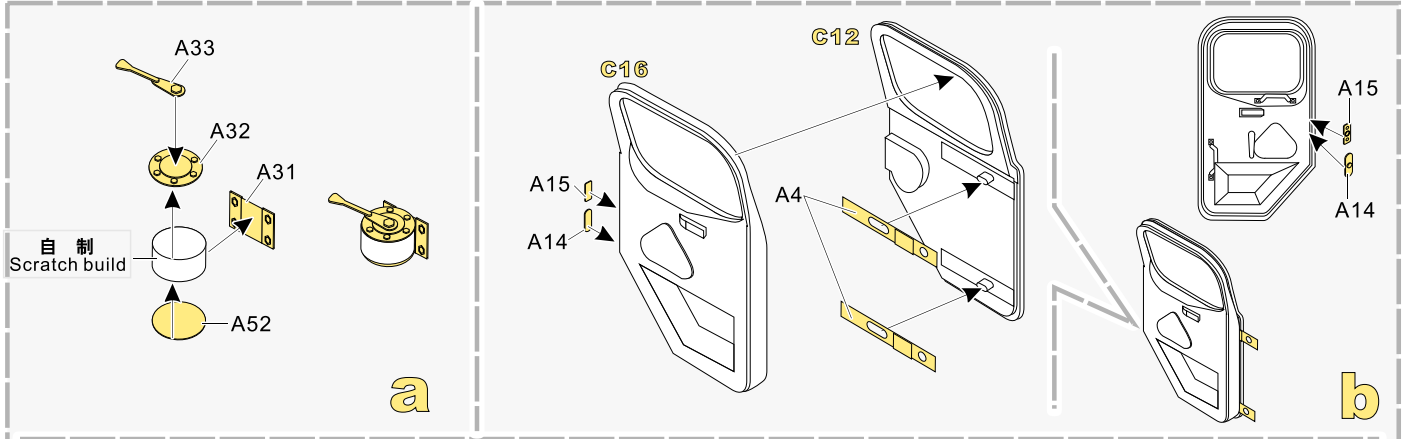

1/35 MILITARY MINIATURE VEHICLE UPGRADE SERIES PE35738