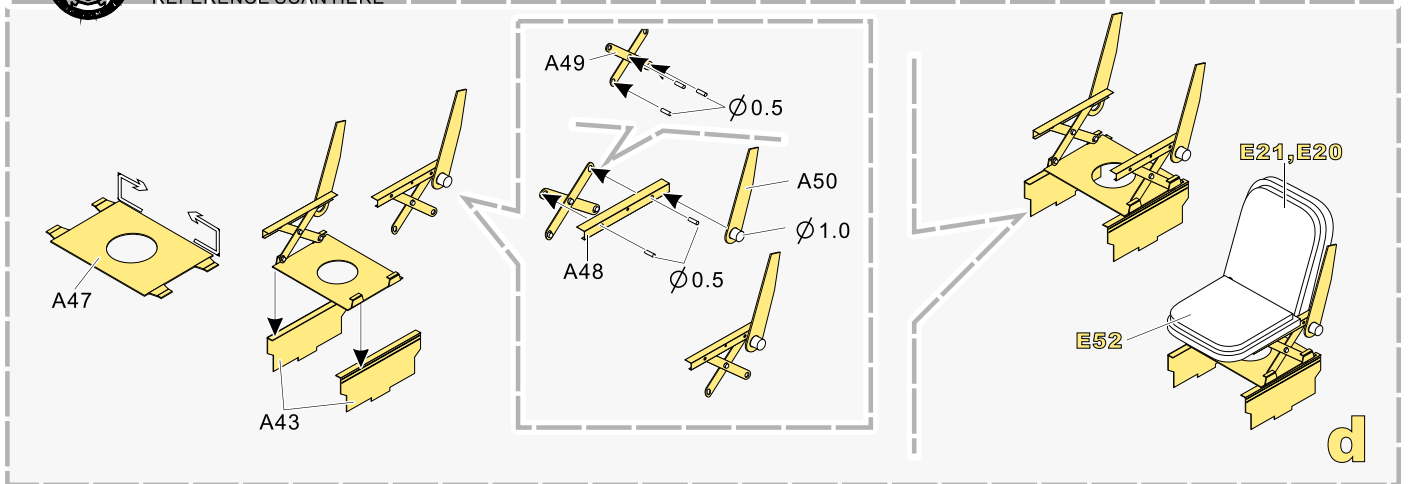

1/35 MILITARY MINIATURE VEHICLE UPGRADE SERIES PE35738

[Http://www.voyagermodel.com/productdetails.asp?itemid=PE35738](http://www.voyagermodel.com/productdetails.asp?itemid=PE35738)

**VOYAGER
MODEL**

更多PE35738样品照片参考请扫一扫
MORE PICTUER OF PE 35738
REFERENCE SCAN HERE