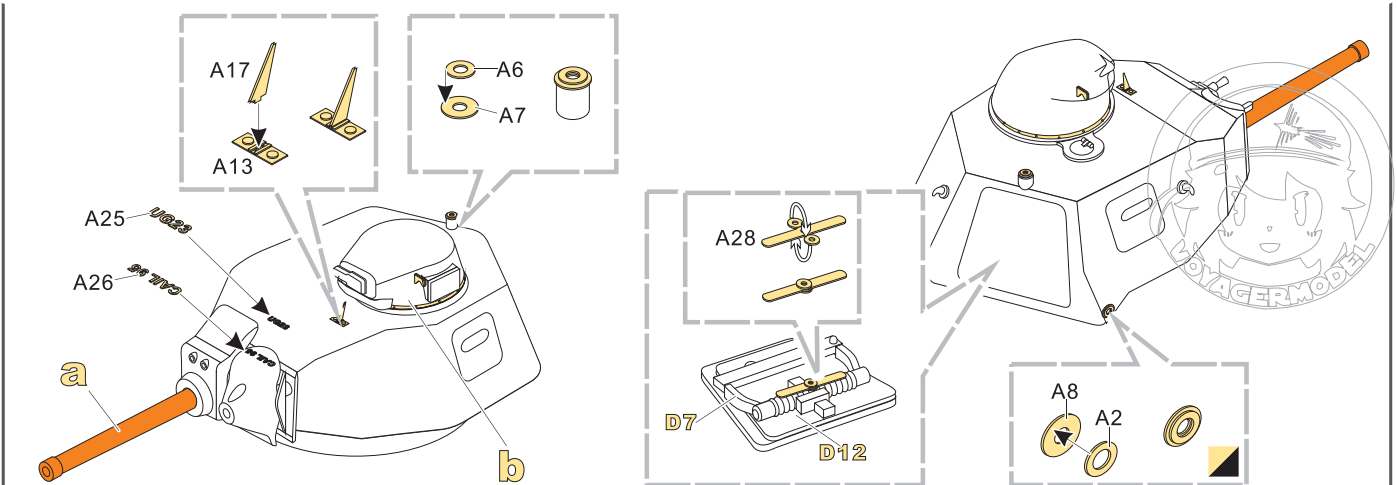

B12
原零件编号
kit part number

C22
被替换的原零件编号
replaced kit part number

⚪
钻孔
drill

✂
切除
remove

🔪
打磨
grind off

📐
弧度卷曲
radial bending

✖
制作若干组
multiple assembly

↔
选择安装
alternative

◀▶
另一侧相同制作
repeat on opposite side

⬇
用尖端在凹槽处冲压
use penpoint to press on the dent

📄
蚀刻片零件内朝面向上
Put the part upside down

📄
用笔尖在凹槽处刺
Use penpoint to press on the dent

VOYAGERMODEL® 无微不至 极尽享受	
Recommended item	
PE 35227	WWII FRENCH ARMORED CARRIER UE
PE 35549	Modern French AMX-30B MBT basic
PE 35559	WWII French Simca 5 Staff Car (German Army)
PE 35563	Modern French AUF1 basic
PE 35568	Modern French EBR-11 Wheeled Reconnaissance Vehicle