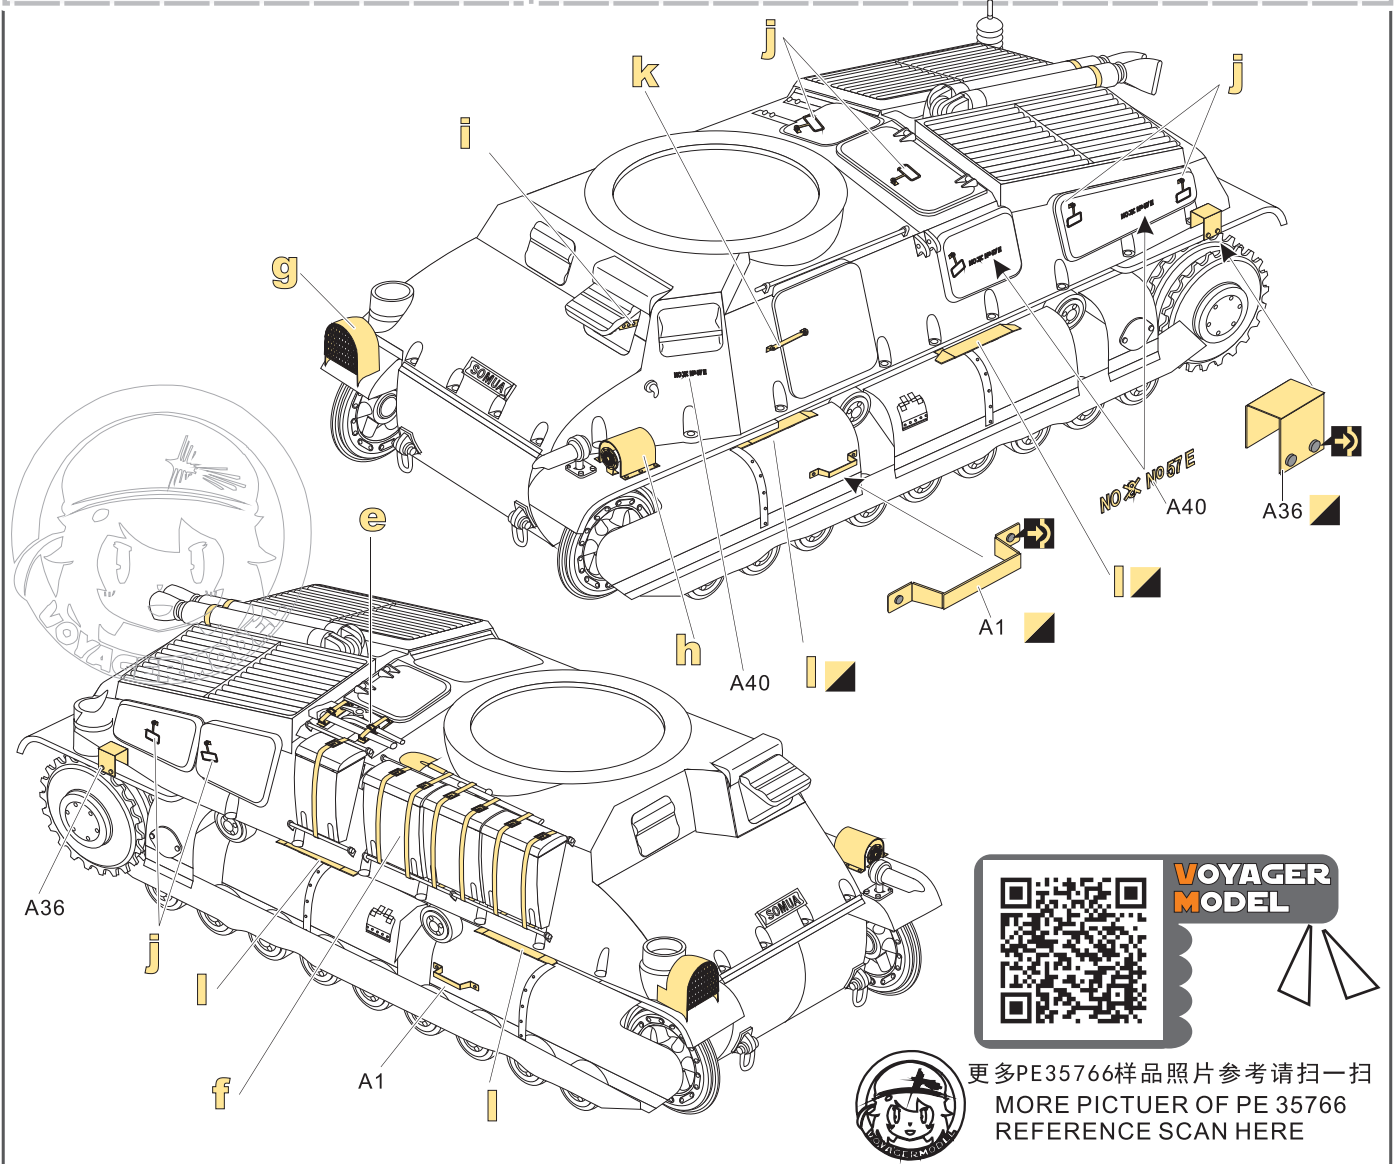

1/35 MILITARY MINIATURE VEHICLE UPGRADE SERIES PE35766

更多PE35766样品照片参考请扫一扫
MORE PICTUER OF PE 35766
REFERENCE SCAN HERE