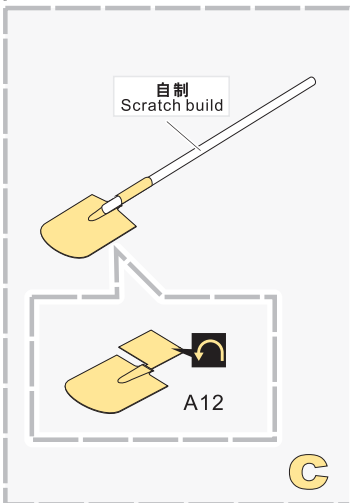

1/35 MILITARY MINIATURE VEHICLE UPGRADE SERIES PE35766