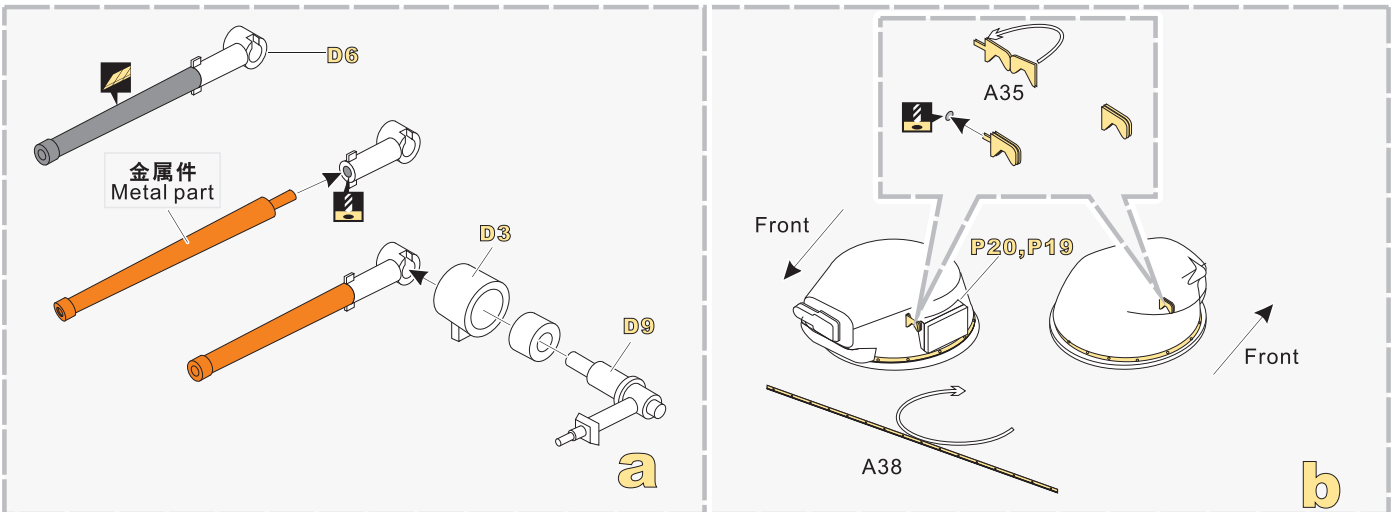

B12
原零件编号
kit part number

C22
被替换的原零件编号
replaced kit part number

⚪
钻孔
drill

✂
切除
remove

🔪
打磨
grind off

📐
弧度卷曲
radial bending

✖
制作若干组
multiple assembly

↔
选择安装
alternative

◀▶
另一侧相同制作
repeat on opposite side

⬇
用尖端在凹槽处冲压
use penpoint to press on the dent

📄
蚀刻片零件内朝面向上
Put the part upside down

📄
用笔尖在凹槽处刺
Use penpoint to press on the dent

VOYAGERMODEL® 无微不至 极尽享受	
Recommended item	
PE 35227	WWII FRENCH ARMORED CARRIER UE
PE 35549	Modern French AMX-30B MBT basic
PE 35559	WWII French Simca 5 Staff Car (German Army)
PE 35563	Modern French AUF1 basic
PE 35568	Modern French EBR-11 Wheeled Reconnaissance Vehicle