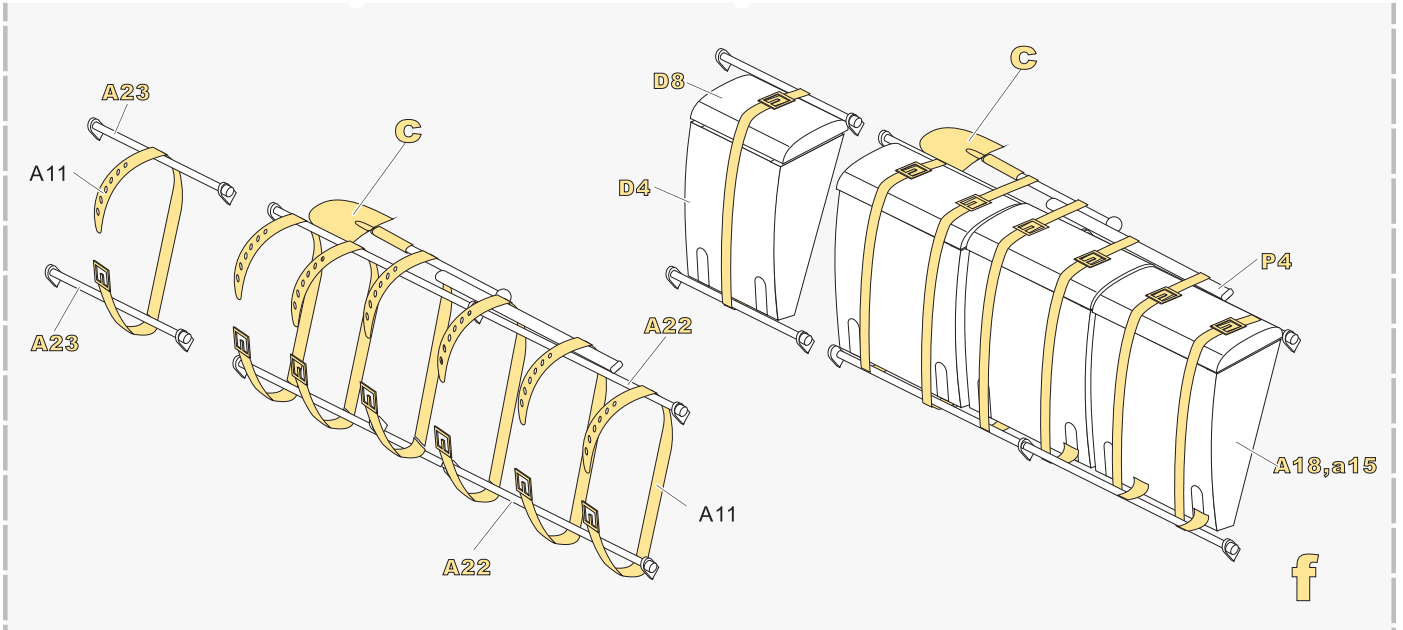

1/35 MILITARY MINIATURE VEHICLE UPGRADE SERIES PE35766