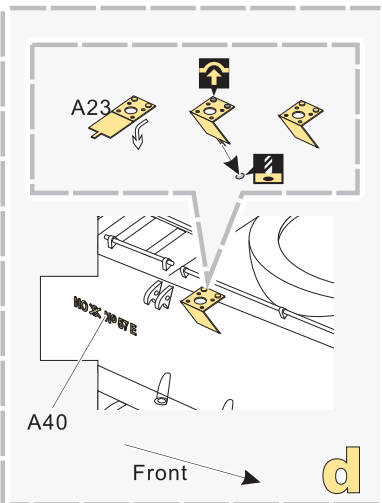

1/35 MILITARY MINIATURE VEHICLE UPGRADE SERIES PE35766