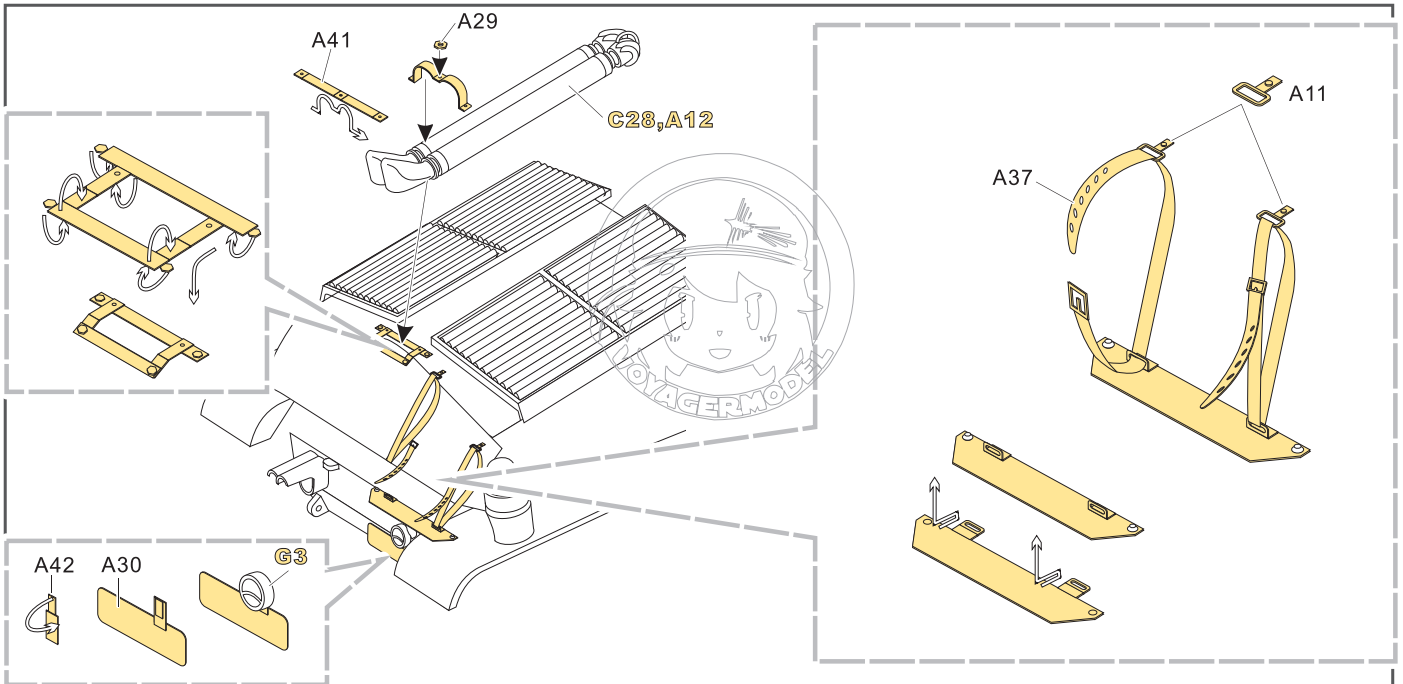

1/35 MILITARY MINIATURE VEHICLE UPGRADE SERIES PE35766