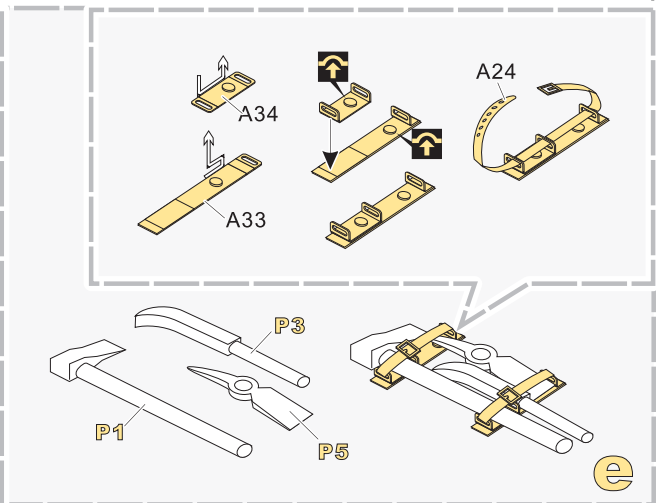

1/35 MILITARY MINIATURE VEHICLE UPGRADE SERIES PE35766