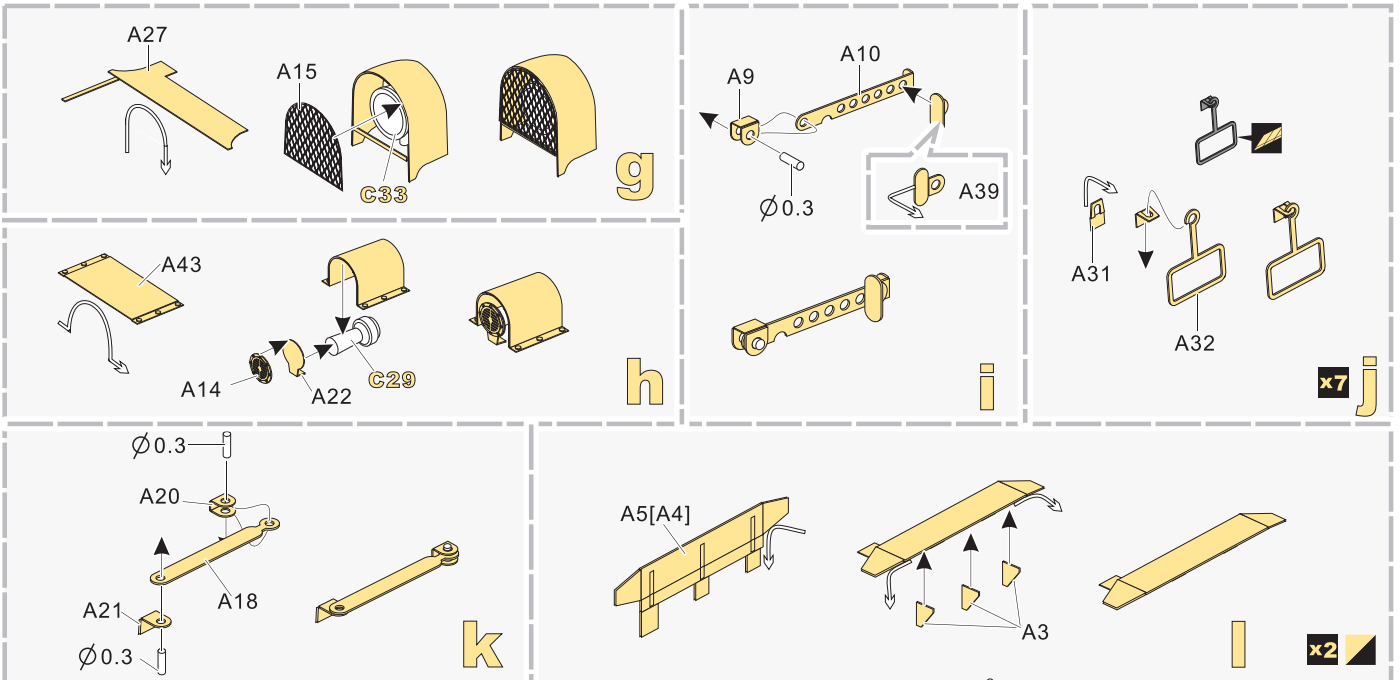

1/35 MILITARY MINIATURE VEHICLE UPGRADE SERIES PE35766

更多PE35766样品照片参考请扫一扫
MORE PICTUER OF PE 35766
REFERENCE SCAN HERE