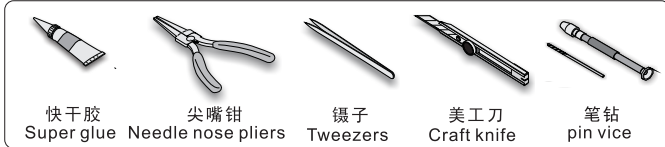

推荐使用工具 RECOMMENDED TOOLS

↑
安装
install

↩
折叠
bend

A1
改造件零件编号
PE/resin part number

B12
原零件编号
kit part number

C22
被替换的原零件编号
replaced kit part number

⚪
钻孔
drill

✂
切除
remove

🔪
打磨
grind off

📐
弧度卷曲
radial bending

✖
制作若干组
multiple assembly

↔
选择安装
alternative

◀▶
另一侧相同制作
repeat on opposite side

⬇
用尖端在凹槽处冲压
use penpoint to press on the dent

📄
蚀刻片零件内朝面向上
Put the part upside down

📄
用笔尖在凹槽处刺
Use penpoint to press on the dent