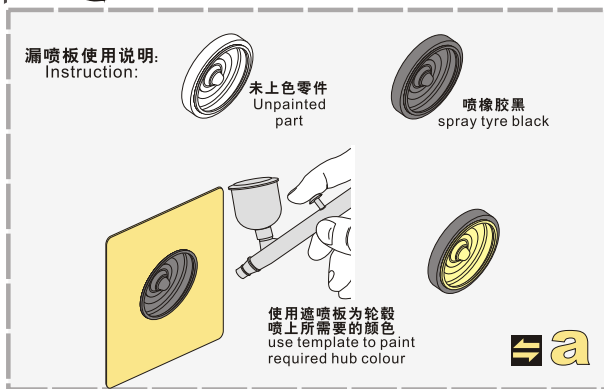

↓  
用尖端在凹槽处冲压  
use penpoint to press on the dent

蚀刻片零件内侧面向上  
Put the part upside down  
用笔尖在凹槽处刺  
Use penpoint to press on the dent

更多PE35809样品照片参考请扫一扫  
MORE PICTURE OF PE 35809  
REFERENCE SCAN HERE