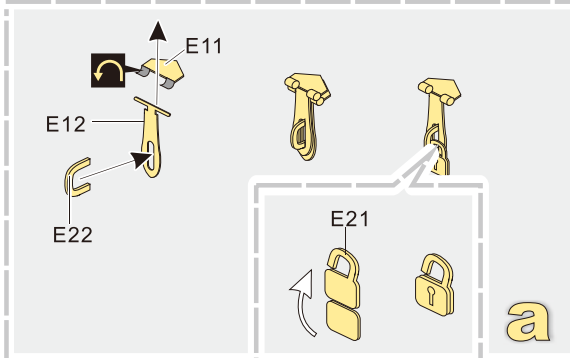

1/35 MILITARY MINIATURE VEHICLE UPGRADE SERIES PEA 056

WWII German Tiger I Stowage bin (Afrika korp)

二战德军虎I型极初期型坦克储物箱(北非样式)

[For GP]

■ 推荐使用工具 RECOMMENDED TOOLS

- 安装 install
- 折叠 bend
- A1** 改造件零件编号 PE/resin part number
- B12** 原零件编号 kit part number
- 另一侧相同制作 repeat on opposite side
- 弧度卷曲 radial bending
- x2** 制作若干组 multiple assembly
- 选择安装 alternative

根据喜好使用乘员装备品
Use the elements for crew as you like

VOYAGERMODEL® 无微不至 极尽享受	
Recommended item	
PE35196	WWII German Tiger I Initial Production Afrika korp
Pe35346	WWII German Tiger I Initial Production
PEA053	WWII German Tiger I Initial Production No.100 Stowage bins
PEA054	WWII German Tiger I Initial Production No.2 Stowage bin
PEA055	WWII German Tiger I Stowage bin
PEA088	WWII German Tiger I early Production Demeged Road wheels
VBS0105	WWII German Tiger I Barrel (Early Version)

E18 炮弹取自其他套件
Removed from other model kit