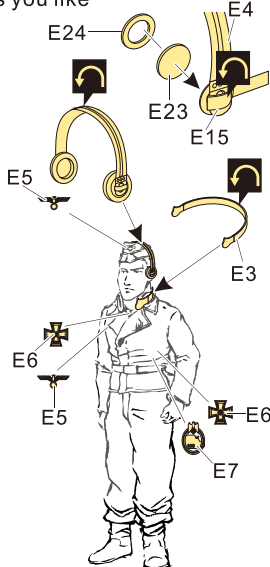

1/35 MILITARY MINIATURE VEHICLE UPGRADE SERIES PEA 056

WWII German Tiger I Stowage bin (Afrika korp)

二战德军虎I型极初期型坦克储物箱(北非样式)

[For GP]

■ 推荐使用工具 RECOMMENDED TOOLS

- 安装 install
- 折叠 bend
- A1** 改造件零件编号 PE/resin part number
- B12** 原零件编号 kit part number
- 另一侧相同制作 repeat on opposite side
- 弧度卷曲 radial bending
- x2** 制作若干组 multiple assembly
- 选择安装 alternative

根据喜好使用乘员装备品
Use the elements for crew as you like

VOYAGERMODEL® 无微不至 极尽享受	
Recommended item	
PE35196	WWII German Tiger I Initial Production Afrika korp
Pe35346	WWII German Tiger I Initial Production
PEA053	WWII German Tiger I Initial Production No.100 Stowage bins
PEA054	WWII German Tiger I Initial Production No.2 Stowage bin
PEA055	WWII German Tiger I Stowage bin
PEA088	WWII German Tiger I early Production Demeged Road wheels
VBS0105	WWII German Tiger I Barrel (Early Version)

E18 炮弹取自其他套件
Removed from other model kit