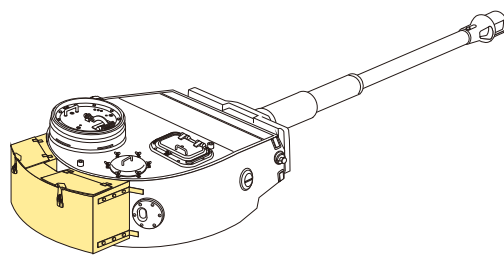

1/35 MILITARY MINIATURE VEHICLE UPGRADE SERIES PEA 056

WWII German Tiger I Stowage bin (Afrika korp)

二战德军虎I型极初期型坦克储物箱(北非样式)

[For GP]

■ 推荐使用工具 RECOMMENDED TOOLS

- 安装 install
- 折叠 bend
- A1** 改造件零件编号 PE/resin part number
- B12** 原零件编号 kit part number
- 另一侧相同制作 repeat on opposite side
- 弧度卷曲 radial bending
- x2** 制作若干组 multiple assembly
- 选择安装 alternative

根据喜好使用乘员装备品
Use the elements for crew as you like

VOYAGERMODEL® 无微不至 极尽享受	
Recommended item	
PE35196	WWII German Tiger I Initial Production Afrika korp
Pe35346	WWII German Tiger I Initial Production
PEA053	WWII German Tiger I Initial Production No.100 Stowage bins
PEA054	WWII German Tiger I Initial Production No.2 Stowage bin
PEA055	WWII German Tiger I Stowage bin
PEA088	WWII German Tiger I early Production Demeged Road wheels
VBS0105	WWII German Tiger I Barrel (Early Version)

E18 炮弹取自其他套件
Removed from other model kit