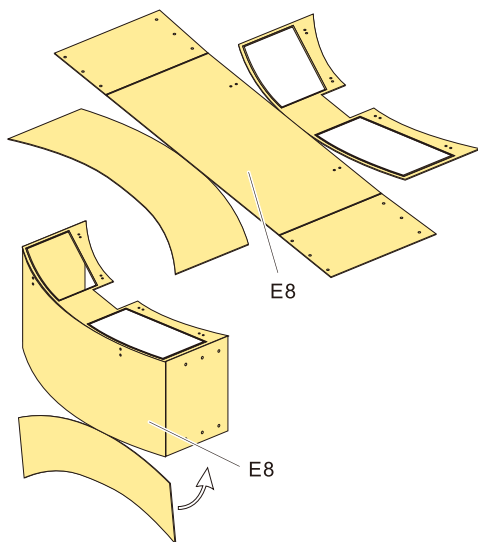

1/35 MILITARY MINIATURE VEHICLE UPGRADE SERIES PEA 056

WWII German Tiger I Stowage bin (Afrika korp)

二战德军虎I型极初期型坦克储物箱(北非样式)

[For GP]

■ 推荐使用工具 RECOMMENDED TOOLS

- 安装 install
- 折叠 bend
- A1** 改造件零件编号 PE/resin part number
- B12** 原零件编号 kit part number
- 另一侧相同制作 repeat on opposite side
- 弧度卷曲 radial bending
- x2** 制作若干组 multiple assembly
- 选择安装 alternative

根据喜好使用乘员装备品
Use the elements for crew as you like

VOYAGERMODEL® 无微不至 极尽享受	
Recommended item	
PE35196	WWII German Tiger I Initial Production Afrika korp
Pe35346	WWII German Tiger I Initial Production
PEA053	WWII German Tiger I Initial Production No.100 Stowage bins
PEA054	WWII German Tiger I Initial Production No.2 Stowage bin
PEA055	WWII German Tiger I Stowage bin
PEA088	WWII German Tiger I early Production Demeged Road wheels
VBS0105	WWII German Tiger I Barrel (Early Version)