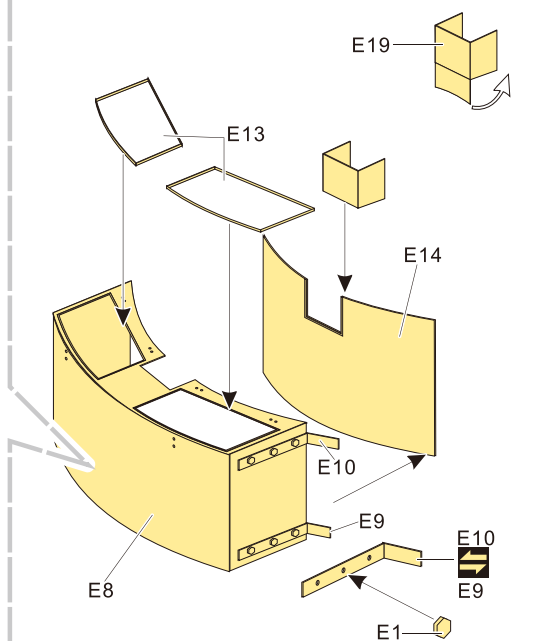

1/35 MILITARY MINIATURE VEHICLE UPGRADE SERIES PEA 056

WWII German Tiger I Stowage bin (Afrika korp)

二战德军虎I型极初期型坦克储物箱(北非样式)

[For GP]

■ 推荐使用工具 RECOMMENDED TOOLS

- 安装 install
- 折叠 bend
- A1** 改造件零件编号 PE/resin part number
- B12** 原零件编号 kit part number
- 另一侧相同制作 repeat on opposite side
- 弧度卷曲 radial bending
- x2** 制作若干组 multiple assembly
- 选择安装 alternative

根据喜好使用乘员装备品
Use the elements for crew as you like

VOYAGERMODEL® 无微不至 极尽享受	
Recommended item	
PE35196	WWII German Tiger I Initial Production Afrika korp
Pe35346	WWII German Tiger I Initial Production
PEA053	WWII German Tiger I Initial Production No.100 Stowage bins
PEA054	WWII German Tiger I Initial Production No.2 Stowage bin
PEA055	WWII German Tiger I Stowage bin
PEA088	WWII German Tiger I early Production Demeged Road wheels
VBS0105	WWII German Tiger I Barrel (Early Version)

E18 炮弹取自其他套件
Removed from other model kit