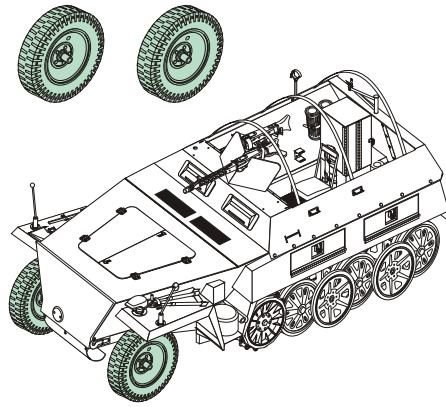

1/35 MILITARY MINIATURE VEHICLE UPGRADE SERIES PE4143

## WWII German Sd.Kfz.250 Road Wheels

二战德军Sd.Kfz.250 装甲车重力轮胎改造件

[GP]

©2003-2009 SHANGHAI VOYAGERMODEL Co.,LTD

**VOYAGERMODEL**<sup>®</sup>  
The Best Upgrade Solution

沃雅<sup>®</sup>