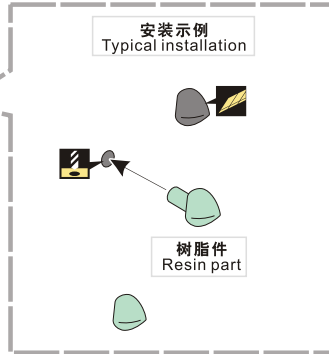

WWII German Elefant/Ferdinant/ Sturmtiger/Tiger (P) Large Conical Bolts

二战德军重型战车通用铆钉

[For GP]

 切除
remove

 钻孔
drill

 x2
制作若干组
multiple assembly

VOYAGERMODEL[®]
The Best Upgrade Solution

沃雅[®]