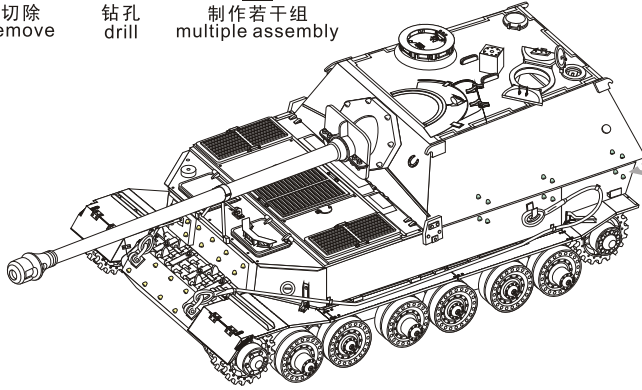

WWII German Elefant/Ferdinant/ Sturmtiger/Tiger (P) Large Conical Bolts

二战德军重型战车通用铆钉

[For GP]

 切除
remove

 钻孔
drill

 x2
制作若干组
multiple assembly

VOYAGERMODEL[®]
The Best Upgrade Solution

沃雅[®]