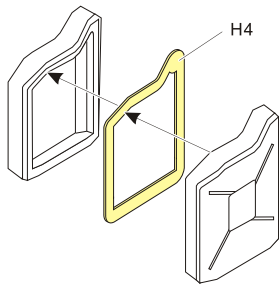

German 20L JERRY Can Upgrade Set

二战德军20升燃料桶/水桶升级改造件

[GP]

VOYAGERMODEL®
The Best Upgrade Solution

沃雅®