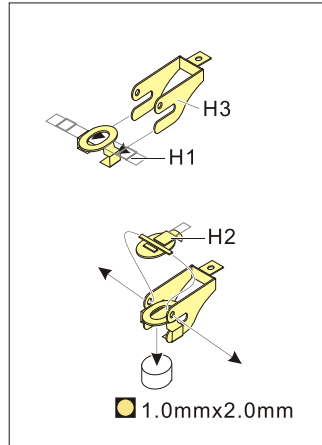

German 20L JERRY Can Upgrade Set

二战德军20升燃料桶/水桶升级改造件

[GP]

VOYAGERMODEL®
The Best Upgrade Solution

沃雅®