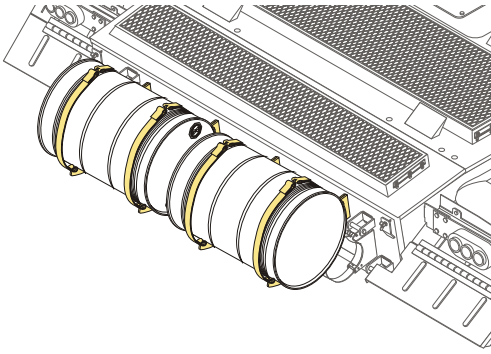

1/35 MILITARY MINIATURE VEHICLE UPGRADE SERIES PEA180

CHINESE PLA 200L fuel drum set

中国人民解放军车辆副油桶

[GP]

VOYAGERMODEL[®]
The Best Upgrade Solution

沃雅[®]

↑
安装
install

↙
折叠
bend

A1
改造件零件编号
PE/resin part number

B12
原零件编号
kit part number

C22
被替换的原零件编号
replaced kit part number

x2
制作若干组
multiple assembly

弧度卷曲
radial bending

© 2003-2009 SHANGHAI VOYAGERMODEL Co.,LTD