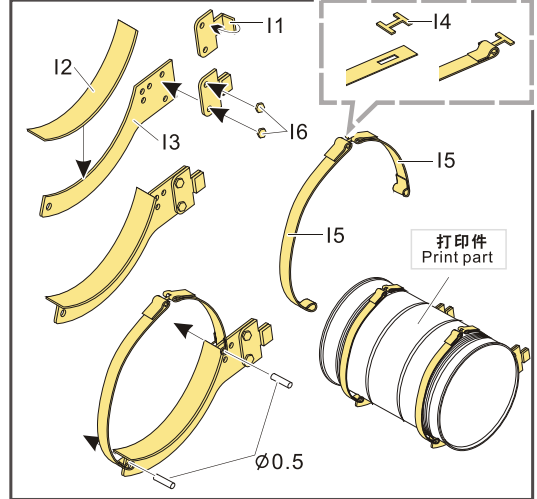

1/35 MILITARY MINIATURE VEHICLE UPGRADE SERIES PEA180

CHINESE PLA 200L fuel drum set

中国人民解放军车辆副油桶

[GP]

VOYAGERMODEL[®]
The Best Upgrade Solution

沃雅[®]

↑
安装
install

↙
折叠
bend

A1
改造件零件编号
PE/resin part number

B12
原零件编号
kit part number

C22
被替换的原零件编号
replaced kit part number

x2
制作若干组
multiple assembly

弧度卷曲
radial bending

© 2003-2009 SHANGHAI VOYAGERMODEL Co.,LTD