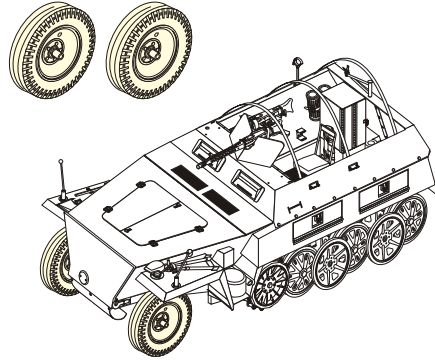

1/35 MILITARY MINIATURE VEHICLE UPGRADE SERIES PEA184

## WWII German Sd.Kfz.250 Road Wheels patten2

二战德军Sd.Kfz.250 装甲车重力轮式样2

[GP]

© 2003-2009 SHANGHAI VOYAGERMODEL Co.,LTD

**VOYAGERMODEL**<sup>®</sup>  
The Best Upgrade Solution

沃雅<sup>®</sup>