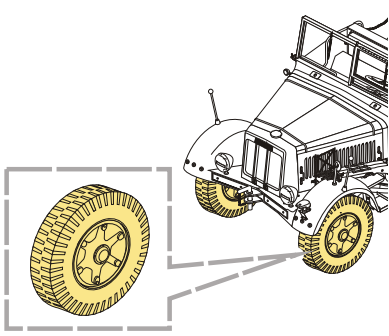

1/35 MILITARY MINIATURE VEHICLE UPGRADE SERIES PEA215

WWII German Sd.Kfz.7 Road Wheels Pattern 2 (2pcs.)

二战德军Sd.Kfz.7 半履带车轮胎式样2(2pcs.)

[For GP]

VOYAGERMODEL®
The Best Upgrade Solution

沃雅®

[Http://www.voyagermodel.com/productdetails.asp?itemid=PEA215](http://www.voyagermodel.com/productdetails.asp?itemid=PEA215)

**VOYAGER
MODEL**

更多PEA 215样品照片参考请扫一扫
MORE PICTUER OF PEA 215
REFERENCE SCAN HERE

VOYAGERMODEL® 无微不至 极尽享受

Recommended item

Pe35299	WWII German Sd.Kfz.7/1 Part 1
Pe35335	WWII German Sd.Kfz.7 8t Late Production
Pe35362	WWII German Sd.Kfz.7 8t Half Track Early Version
PEA183	WWII German Sd.Kfz.7 Road Wheels Pattern 1
PEA216	WWII German Sd.Kfz.7 Road Wheels Pattern 3(2pcs.)
PEA219	WWII German Sd.Kfz.7 Road canvas covered head lens(2pcs.)