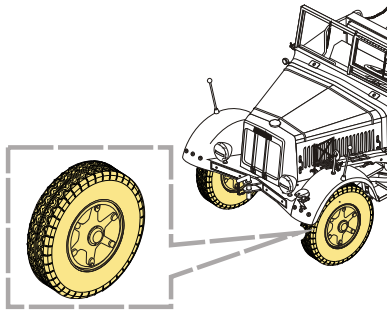

1/35 MILITARY MINIATURE VEHICLE UPGRADE SERIES PEA216

## WWII German Sd.Kfz.7 Road Wheels Pattern 3 (2pcs.)

二战德军Sd.Kfz.7 半履带车轮胎式样3(2pcs.)

[For GP]

**VOYAGERMODEL**<sup>®</sup>  
The Best Upgrade Solution

沃雅<sup>®</sup>

[Http://www.voyagermodel.com/productdetails.asp?itemid=PEA216](http://www.voyagermodel.com/productdetails.asp?itemid=PEA216)