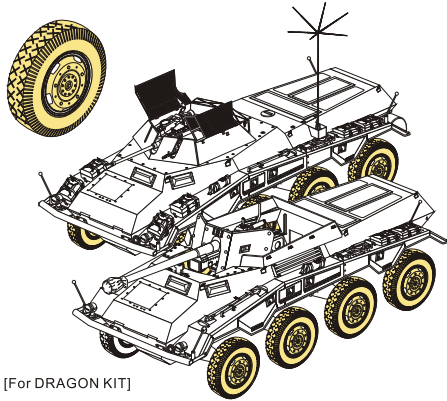

1/35 MILITARY MINIATURE VEHICLE UPGRADE SERIES PEA218

WWII German Sd.Kfz.234 Road Wheels Pattern 6 (4pcs.)

二战德军Sd.Kfz.234 装甲车重力轮胎式样6(4pcs.)

VOYAGERMODEL[®]
The Best Upgrade Solution

沃雅[®]

[Http://www.voyagermodel.com/productdetails.asp?itemid=PEA218](http://www.voyagermodel.com/productdetails.asp?itemid=PEA218)