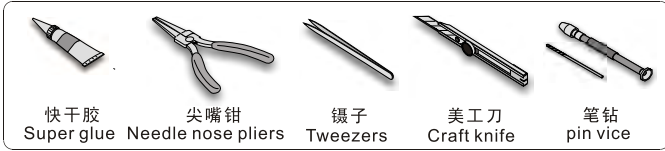

1/35 MILITARY MINIATURE VEHICLE UPGRADE SERIES PEA 222

Modern British Challenger 2 MBT Grills

现代英国挑战者-2型主战坦克引擎网罩

[For TAMIYA]

■ 推荐使用工具 RECOMMENDED TOOLS

↑
安装
install

↙
折叠
bend

A1
改造件零件编号
PE/resin part number