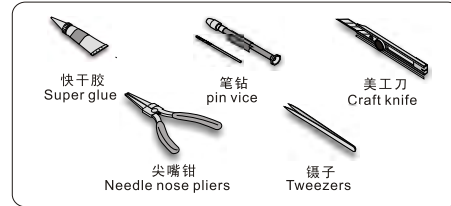

■ 推荐使用工具 RECOMMENDED TOOLS