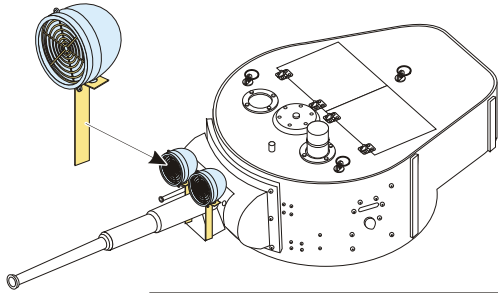

Russian BT-7 nightfig thing lens

苏联BT-7轻型坦克夜战探照灯

[For
TAMIYA 35308
Express]

VOYAGERMODEL® 无 微不至 极 尽 享 受	
Recommended item	
PE 35391	Russian BT-7 model 1935
PE 35392	Russian BT-7 model 1935 fenders
VBS0154	Russian BT-7 model 1935 Barrel