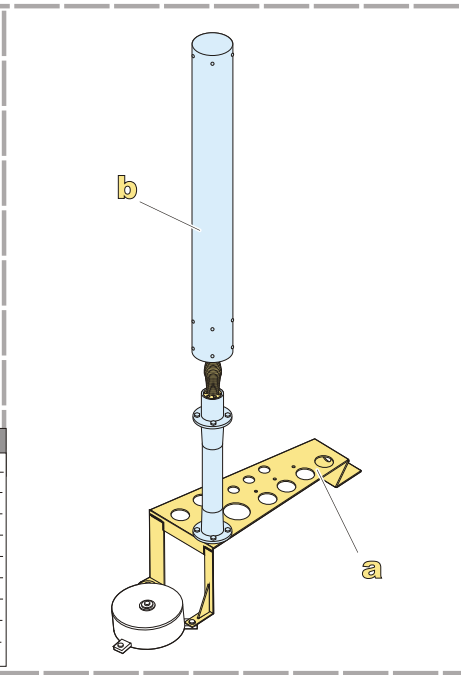

Modern US Stryker family Duke IED JAMMERS (2 pcs.)

现代美军斯特瑞克装甲车系列车载
IED 干扰器改造件(2 pcs.)

[GP]

- ↑
安装
install
- ↩
折叠
bend
- ⤵
弧度卷曲
radial bending
- ↔
选择安装
alternative
- ⚡
钻孔
drill

[Http://www.voyagermodel.com/
productdetails.asp?itemid=PEA237](http://www.voyagermodel.com/productdetails.asp?itemid=PEA237)

更多PEA237样品照片参考请扫一扫
MORE PICTUER OF PEA237
REFERENCE SCAN HERE

© 2003-2010 SHANGHAI VOYAGERMODEL Co.,LTD

b

a

VOYAGERMODEL 无微不至 极尽享受
The Best Upgrade Solution

Recommended item	
PE 35397	Modern HUMVEE M1114 w/CIP&Smoke discharger
VBS0211	Modern US Army HUMVEE carried M2 machine gun
PEA 230	Modern USMC HUMVEE CIP
PEA 231	Modern HUMVEE family road wheels w/spare wheel
PEA 232	Modern USMC HUMVEE M1114 Space Armour
PEA 233	Modern HUMVEE family smoke discharger
PEA 234	USMC HUMVEE family High back seats w/ seat belts
PEA 235	Modern US Army Duke IED JAMMERS
PEA 236	Modern US Army HUMVEE carried Mk19