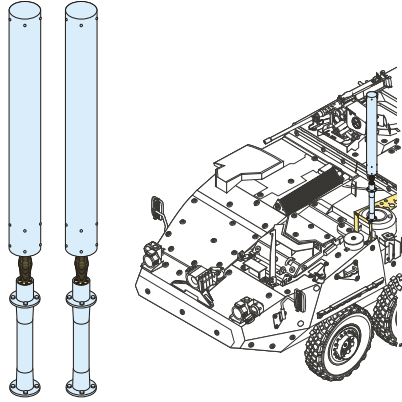

Modern US Stryker family Duke IED JAMMERS (2 pcs.)

现代美军斯特瑞克装甲车系列车载
IED 干扰器改造件(2 pcs.)

[GP]

- ↑
安装
install
- ↩
折叠
bend
- ⤵
弧度卷曲
radial bending
- ↔
选择安装
alternative
- ⚡
钻孔
drill

[Http://www.voyagermodel.com/
productdetails.asp?itemid=PEA237](http://www.voyagermodel.com/productdetails.asp?itemid=PEA237)

更多PEA237样品照片参考请扫一扫
MORE PICTUER OF PEA237
REFERENCE SCAN HERE

© 2003-2010 SHANGHAI VOYAGERMODEL Co.,LTD

b

a

VOYAGERMODEL 无微不至 极尽享受
The Best Upgrade Solution

Recommended item	
PE 35397	Modern HUMVEE M1114 w/CIP&Smoke discharger
VBS0211	Modern US Army HUMVEE carried M2 machine gun
PEA 230	Modern USMC HUMVEE CIP
PEA 231	Modern HUMVEE family road wheels w/spare wheel
PEA 232	Modern USMC HUMVEE M1114 Space Armour
PEA 233	Modern HUMVEE family smoke discharger
PEA 234	USMC HUMVEE family High back seats w/ seat belts
PEA 235	Modern US Army Duke IED JAMMERS
PEA 236	Modern US Army HUMVEE carried Mk19