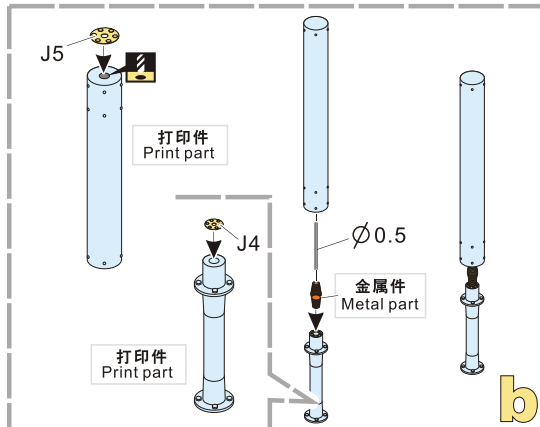

Modern US Stryker family Duke IED JAMMERS (2 pcs.)

现代美军斯特瑞克装甲车系列车载
IED 干扰器改造件(2 pcs.)

[GP]

- ↑
安装
install
- ↩
折叠
bend
- ⤵
弧度卷曲
radial bending
- ↔
选择安装
alternative
- ⚡
钻孔
drill

[Http://www.voyagermodel.com/
productdetails.asp?itemid=PEA237](http://www.voyagermodel.com/productdetails.asp?itemid=PEA237)

更多PEA237样品照片参考请扫一扫
MORE PICTUER OF PEA237
REFERENCE SCAN HERE

© 2003-2010 SHANGHAI VOYAGERMODEL Co.,LTD

b

a

VOYAGERMODEL 无微不至 极尽享受
The Best Upgrade Solution

Recommended item	
PE 35397	Modern HUMVEE M1114 w/CIP&Smoke discharger
VBS0211	Modern US Army HUMVEE carried M2 machine gun
PEA 230	Modern USMC HUMVEE CIP
PEA 231	Modern HUMVEE family road wheels w/spare wheel
PEA 232	Modern USMC HUMVEE M1114 Space Armour
PEA 233	Modern HUMVEE family smoke discharger
PEA 234	USMC HUMVEE family High back seats w/ seat belts
PEA 235	Modern US Army Duke IED JAMMERS
PEA 236	Modern US Army HUMVEE carried Mk19