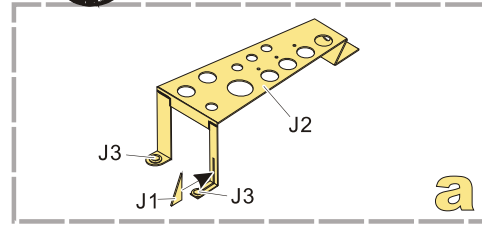

Modern US Stryker family Duke IED JAMMERS (2 pcs.)

现代美军斯特瑞克装甲车系列车载
IED 干扰器改造件(2 pcs.)

[GP]

- ↑
安装
install
- ↩
折叠
bend
- ⤵
弧度卷曲
radial bending
- ↔
选择安装
alternative
- ⚡
钻孔
drill

[Http://www.voyagermodel.com/
productdetails.asp?itemid=PEA237](http://www.voyagermodel.com/productdetails.asp?itemid=PEA237)

更多PEA237样品照片参考请扫一扫
MORE PICTUER OF PEA237
REFERENCE SCAN HERE

© 2003-2010 SHANGHAI VOYAGERMODEL Co.,LTD

b

a

VOYAGERMODEL 无微不至 极尽享受
The Best Upgrade Solution

Recommended item	
PE 35397	Modern HUMVEE M1114 w/CIP&Smoke discharger
VBS0211	Modern US Army HUMVEE carried M2 machine gun
PEA 230	Modern USMC HUMVEE CIP
PEA 231	Modern HUMVEE family road wheels w/spare wheel
PEA 232	Modern USMC HUMVEE M1114 Space Armour
PEA 233	Modern HUMVEE family smoke discharger
PEA 234	USMC HUMVEE family High back seats w/ seat belts
PEA 235	Modern US Army Duke IED JAMMERS
PEA 236	Modern US Army HUMVEE carried Mk19