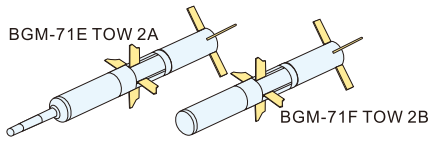

Modern TOW missile(2pcs.)

现代陶式导弹组(2组入)

VOYAGERMODEL[®]
The Best Upgrade Solution

沃雅[®]

VOYAGERMODEL [®] 无微不至 银尽享受 The Best Upgrade Solution	
Recommended item	
PE 35231	Modern US Army M1134
PE 35399	Modern Canadian LAV-III TUA