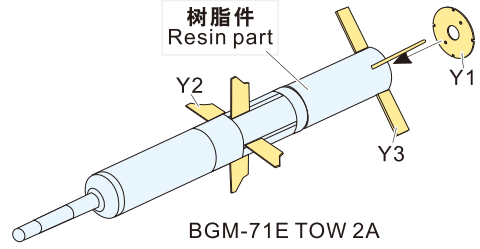

Modern TOW missile(2pcs.)

现代陶式导弹组(2组入)

VOYAGERMODEL[®]
The Best Upgrade Solution

沃雅[®]

VOYAGERMODEL [®] 无微不至 银尽享受 The Best Upgrade Solution	
Recommended item	
PE 35231	Modern US Army M1134
PE 35399	Modern Canadian LAV-III TUA