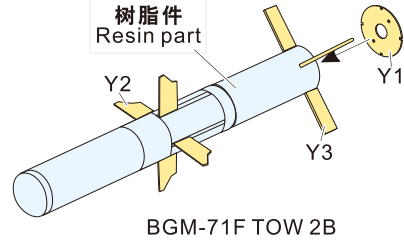

Modern TOW missile(2pcs.)

现代陶式导弹组(2组入)

VOYAGERMODEL[®]
The Best Upgrade Solution

沃雅[®]

VOYAGERMODEL [®] 无微不至 银尽享受 The Best Upgrade Solution	
Recommended item	
PE 35231	Modern US Army M1134
PE 35399	Modern Canadian LAV-III TUA