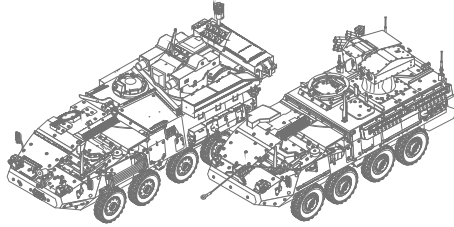

Modern TOW missile(2pcs.)

现代陶式导弹组(2组入)

VOYAGERMODEL[®]
The Best Upgrade Solution

沃雅[®]

VOYAGERMODEL [®] 无微不至 银尽享受 The Best Upgrade Solution	
Recommended item	
PE 35231	Modern US Army M1134
PE 35399	Modern Canadian LAV-III TUA