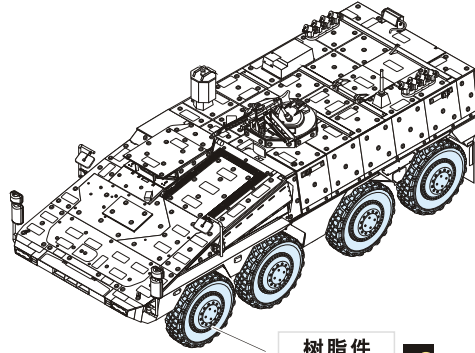

1/35 MILITARY MINIATURE VEHICLE UPGRADE SERIES PEA262

German Boxer MRAV Weighted Road Wheels(8PCES)

现代德国拳师犬装甲车重力轮(8PCES)

[For hobby boss 82480]

树脂件
Resin part x8

VOYAGERMODEL®
The Best Upgrade Solution

沃雅®