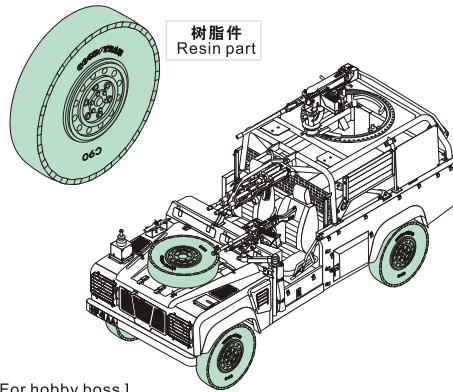

1/35 MILITARY MINIATURE VEHICLE UPGRADE SERIES PEA264

Modern Land Rover Weighted Road Wheels(G90)Type.1

现代英国陆虎军用车重力轮式样1(5PCES)

VOYAGERMODEL[®]
The Best Upgrade Solution

沃雅[®]