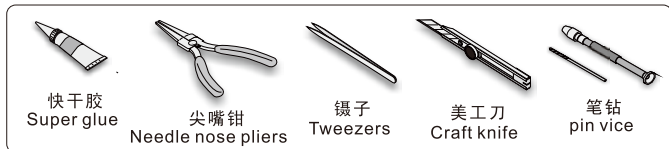

1/35 MILITARY MINIATURE VEHICLE UPGRADE SERIES PEA276

Elements for German Military personel 1

二战德军兵人用改造件1

[For GP]

推荐使用工具 RECOMMENDED TOOLS

↑
安装
install

↶
折叠
bend

A1
改造件零件编号
PE/resin part number