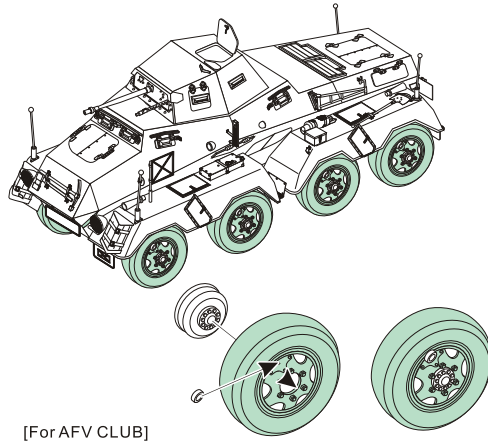

1/35 MILITARY MINIATURE VEHICLE UPGRADE SERIES PEA295

WWII German Sd.Kfz.231 family 8ROD Road Wheels

二战德军Sd.Kfz.231装甲车家族 8轮
重型装甲车重力路轮 (8PCES)

[For AFV CLUB]

VOYAGERMODEL[®]
The Best Upgrade Solution

沃雅[®]