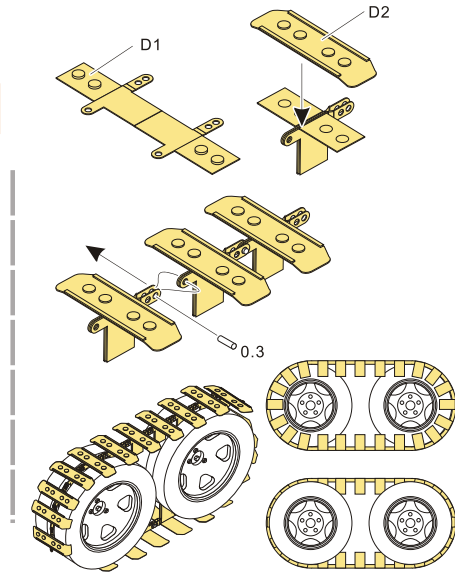

1/35 MILITARY MINIATURE VEHICLE UPGRADE SERIES PEA306
WWII Soviet GAZ-AAA Cargo Track links

二战苏联BA-6/GAZ-AAA用越野履带

[GP]

VOYAGERMODEL[®]
The Best Upgrade Solution

沃雅[®]

VOYAGERMODEL[®] 无微不至 极致享受
The Best Upgrade Solution

Recommended item

Pe35526 | WWII Soviet GAZ-AAA Mod.1940 Cargo TRUCK