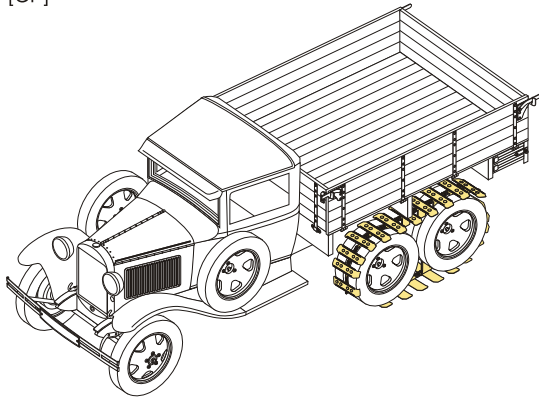

1/35 MILITARY MINIATURE VEHICLE UPGRADE SERIES PEA306
WWII Soviet GAZ-AAA Cargo Track links

二战苏联BA-6/GAZ-AAA用越野履带

[GP]

VOYAGERMODEL[®]
The Best Upgrade Solution

沃雅[®]

VOYAGERMODEL[®] 无微不至 极致享受
The Best Upgrade Solution

Recommended item

Pe35526 | WWII Soviet GAZ-AAA Mod.1940 Cargo TRUCK