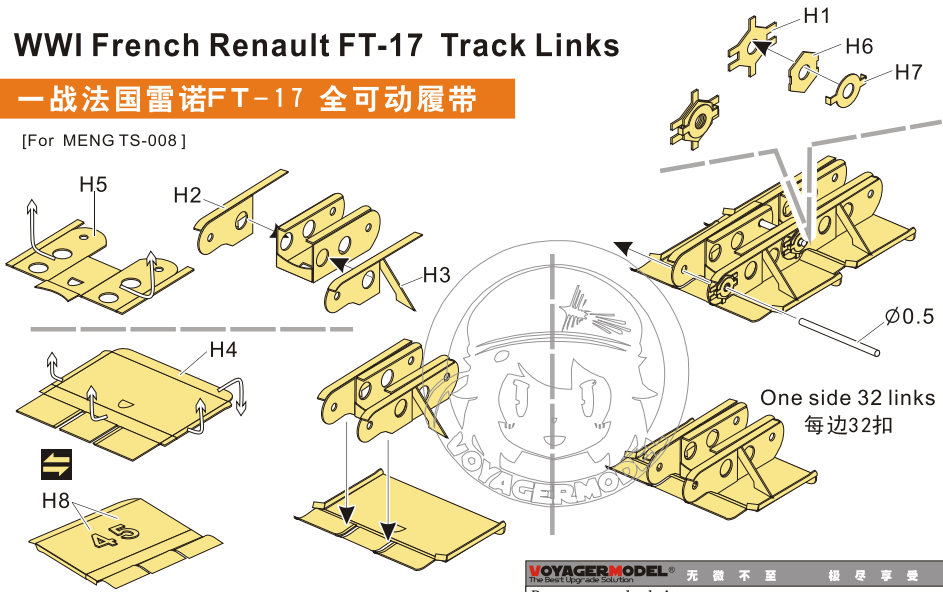

# WWI French Renault FT-17 Track Links

## 一战法国雷诺FT-17 全可动履带

[For MENG TS-008]

**VOYAGERMODEL**<sup>®</sup>  
The Best Upgrade Solution

沃雅<sup>®</sup>

**VOYAGERMODEL**<sup>®</sup> 无微不至 极致享受  
The Best Upgrade Solution

**Recommended item**

Pe35614	WWI French Renault FT-17 (Cast turret type)basic
Pe35615	WWI French Renault FT-17 (Cast turret type) Amour Plate w/interior