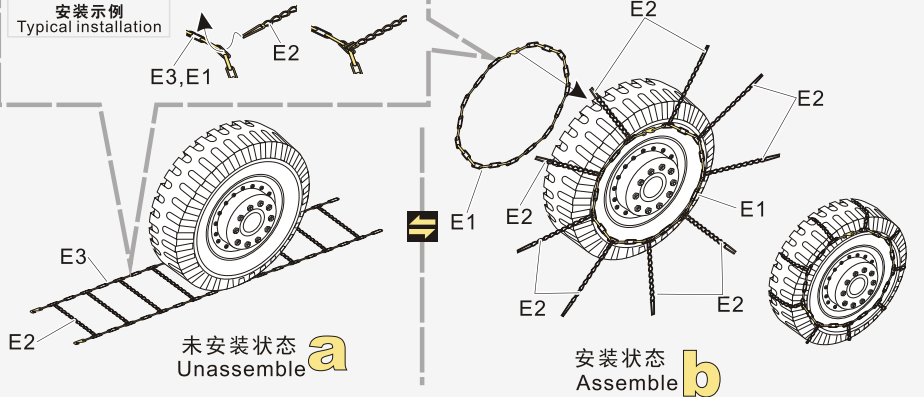

WWII U.S. M8/M20 armored car tyre chains

二战美军M8/M20高速装甲侦查车路轮防滑链条

[For TAMIYA 35228 35234/ITALERI 6364]

A1

改造件零件编号
PE/resin part number

弧度卷曲
radial bending

x2

制作若干组
multiple assembly

选择安装
alternative

**VOYAGER
MODEL**

更多PEA336样品照片参考请扫一扫
MORE PICTUER OF PEA 336
REFERENCE SCAN HERE

安装示例
Typical installation

VOYAGER MODEL 无微不至 极尽享受
The Best Upgrade Solution

Recommended item

PE 35678	WWII US M20 armored utility car basic (atenna baseinclude)
PE 35679	WWII US M8 light armored car basic(Gun barrel ,atenna baseinclude)
VBS 0215	WWII US Vehicle Mounted M2 Browning Machine Gun Patten 2
PEA 335	WWII US M8/M20 armored car side skirts/stowage bins