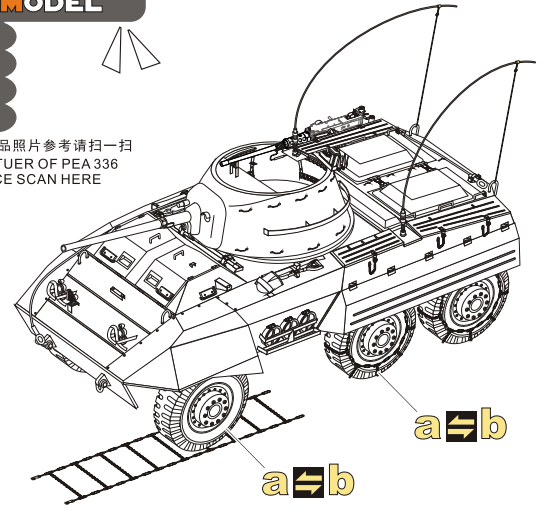

WWII U.S. M8/M20 armored car tyre chains

二战美军M8/M20高速装甲侦查车路轮防滑链条

[For TAMIYA 35228 35234/ITALERI 6364]

A1

改造件零件编号
PE/resin part number

弧度卷曲
radial bending

x2

制作若干组
multiple assembly

选择安装
alternative

**VOYAGER
MODEL**

更多PEA336样品照片参考请扫一扫
MORE PICTUER OF PEA 336
REFERENCE SCAN HERE

安装示例
Typical installation

VOYAGER MODEL 无微不至 极尽享受
The Best Upgrade Solution

Recommended item

PE 35678	WWII US M20 armored utility car basic (atenna baseinclude)
PE 35679	WWII US M8 light armored car basic(Gun barrel ,atenna baseinclude)
VBS 0215	WWII US Vehicle Mounted M2 Browning Machine Gun Patten 2
PEA 335	WWII US M8/M20 armored car side skirts/stowage bins