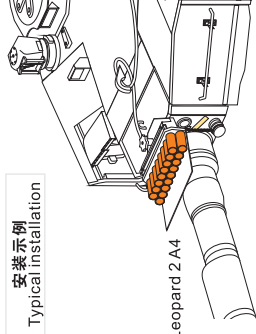

安装示例
Typical installation

Leopard 2A4