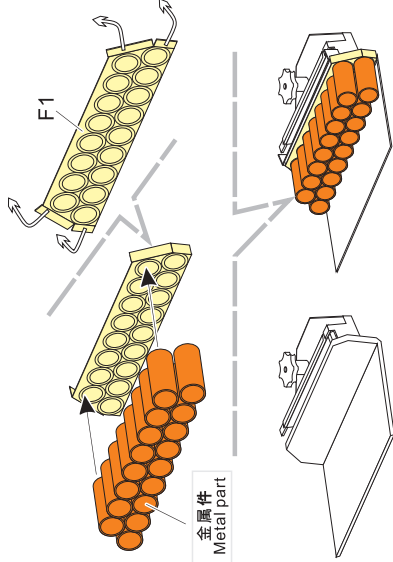

Modern German Leopard 2A4/A5/A6/A7 Simulated Main Gun Combat Effectiveness Device for Exercise

现代德军豹2A4/A5/A6/A7演习用模拟主炮对战效果装置改造件

[For GP]

VOYAGERMODEL®
The Best Upgrade Solution

沃雅

© 2003-2019 SHANGHAI VOYAGERMODEL Co.,LTD