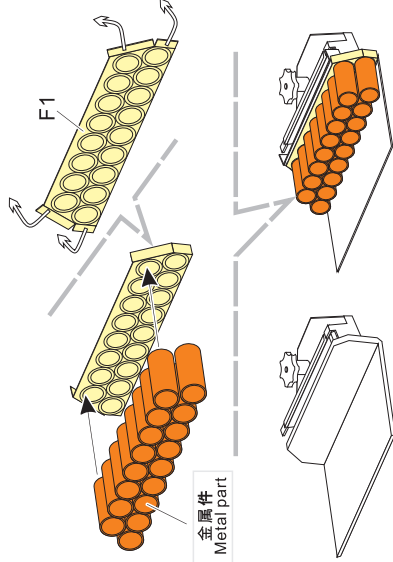

Leopard 2 A5/A6/A7

安装示例
Typical installation

Leopard 2A4

Modern German Leopard 2A4/A5/A6/A7 Simulated Main Gun Combat Effectiveness Device for Exercise

现代德军豹2A4/A5/A6/A7演习用模拟主炮对战效果装置改造件

[For GP]

VOYAGERMODEL®
The Best Upgrade Solution