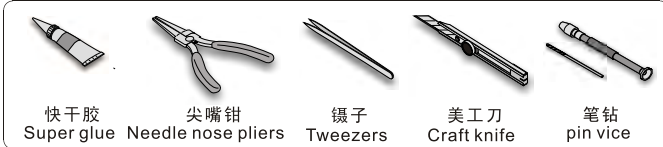

1/35 MILITARY MINIATURE VEHICLE UPGRADE SERIES PEA465

Morden German Leopard2A6M CDN Boxes

现代德军豹2A6M CDN 箱子

[GP]

推荐使用工具 RECOMMENDED TOOLS

快干胶 Super glue   尖嘴钳 Needle nose pliers   镊子 Tweezers   美工刀 Craft knife   笔钻 pin vice