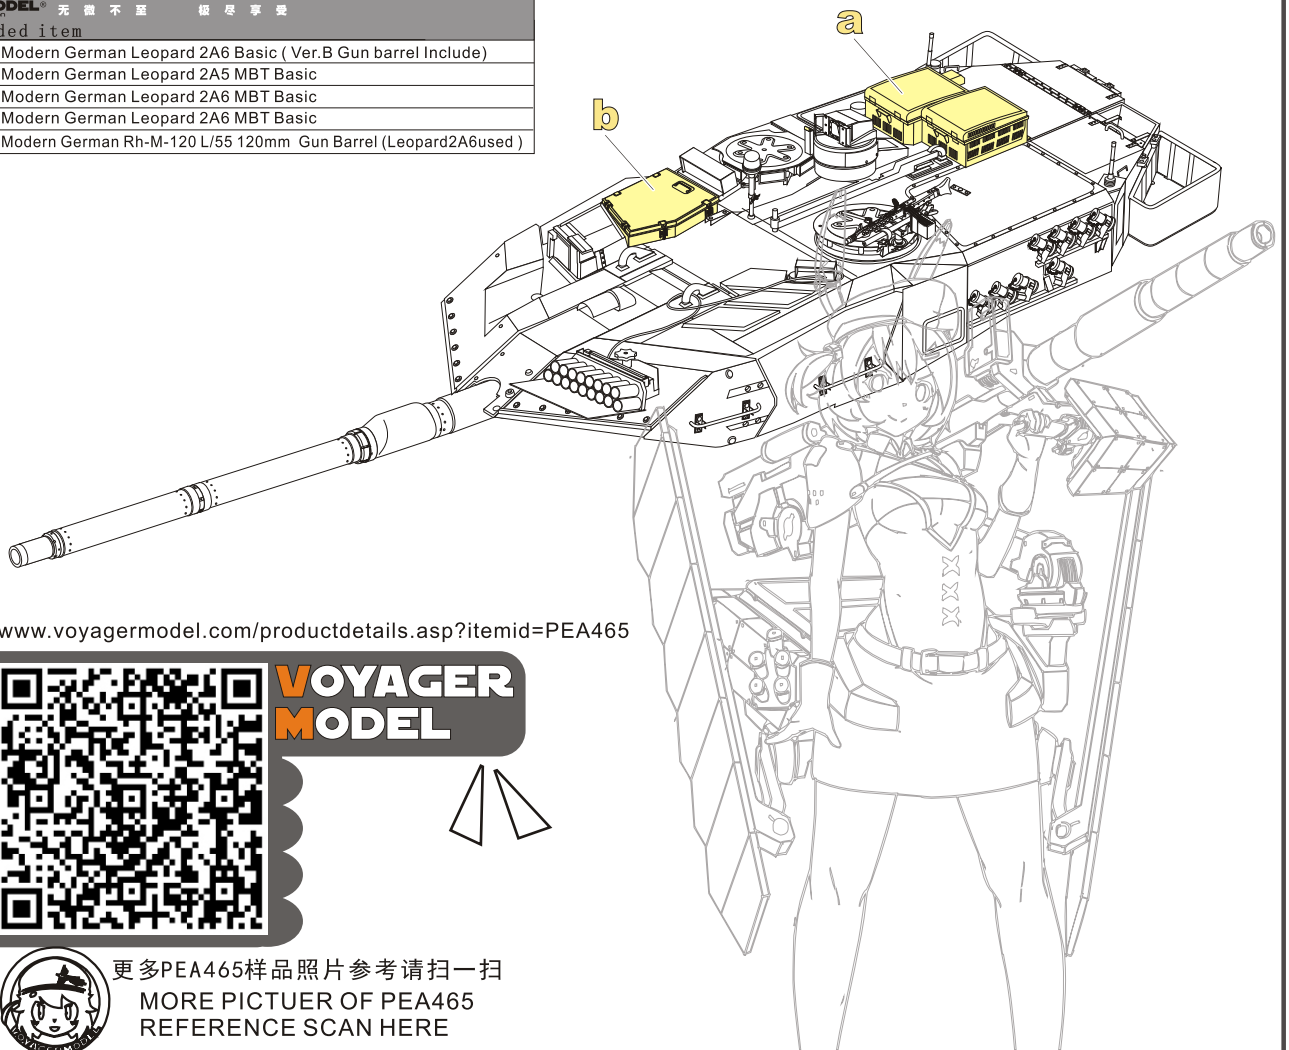

VOYAGERMODEL® 无微不至 极尽享受
Recommended item

PE 35776	Modern German Leopard 2A6 Basic (Ver.B Gun barrel Include)
PE 351205	Modern German Leopard 2A5 MBT Basic
PE 351206	Modern German Leopard 2A6 MBT Basic
PE 351026	Modern German Leopard 2A6 MBT Basic
VBS0199	Modern German Rh-M-120 L/55 120mm Gun Barrel (Leopard2A6used)

[Http://www.voyagermodel.com/productdetails.asp?itemid=PEA465](http://www.voyagermodel.com/productdetails.asp?itemid=PEA465)